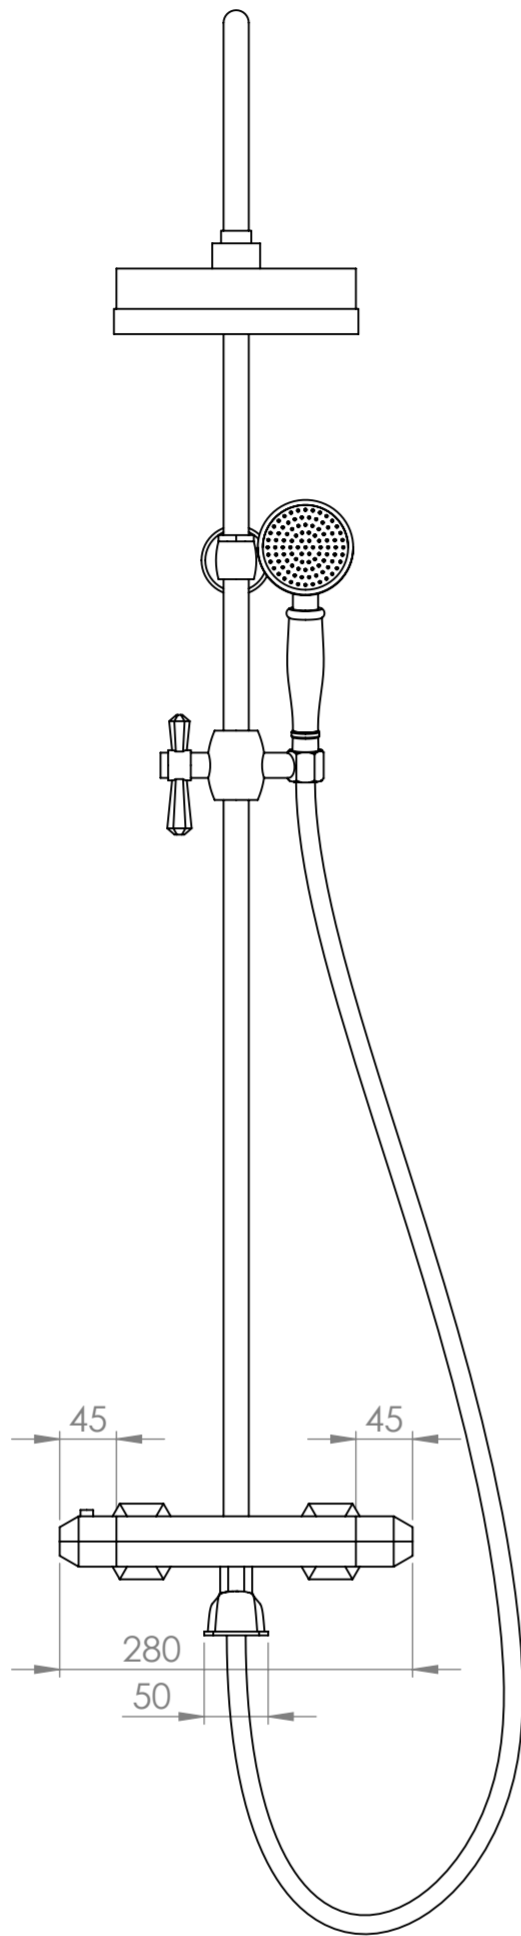

Front View

Side View

Top View

LUSO
LUXURY LIVING

Product Range	Deco Eton
Product Name	3 Way Thermostatic Bath Shower System

All dimensions provided in millimeters.