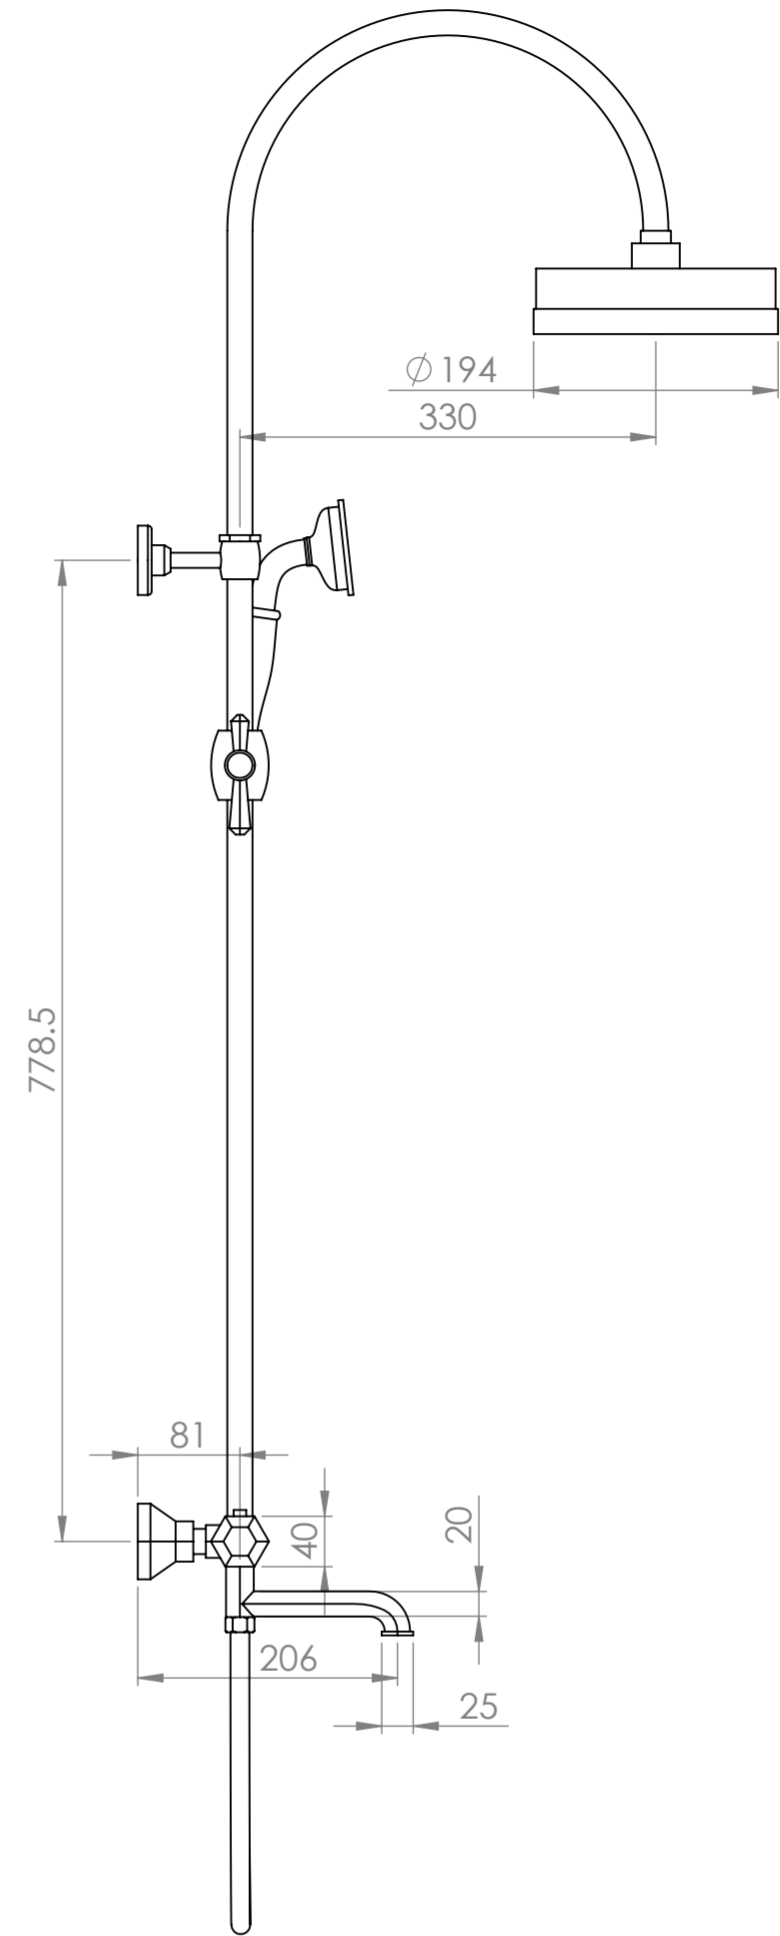

Front View

Side View

Top View

LUSO
LUXURY LIVING

Product Range	Deco Eton
Product Name	3 Way Thermostatic Bath Shower System

All dimensions provided in millimeters.