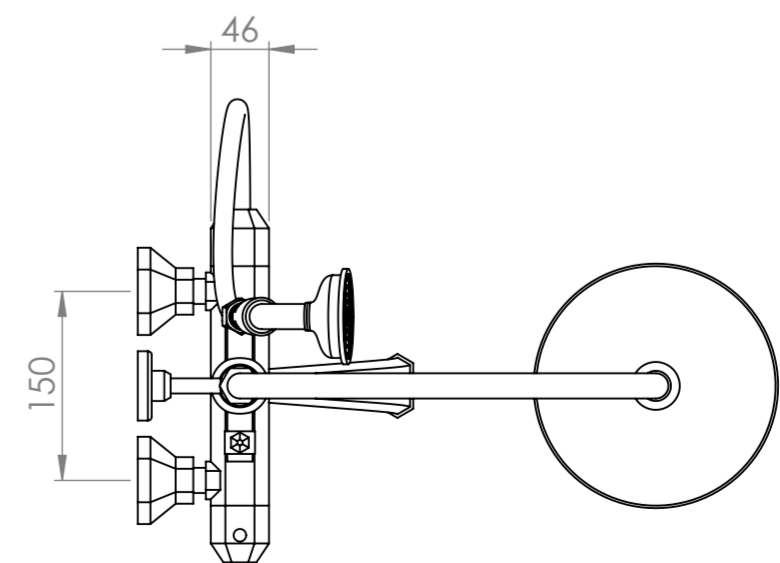

Front View

Side View

Top View

LUSO
LUXURY LIVING

Product Range	Deco Eton
Product Name	3 Way Thermostatic Bath Shower System

All dimensions provided in millimeters.