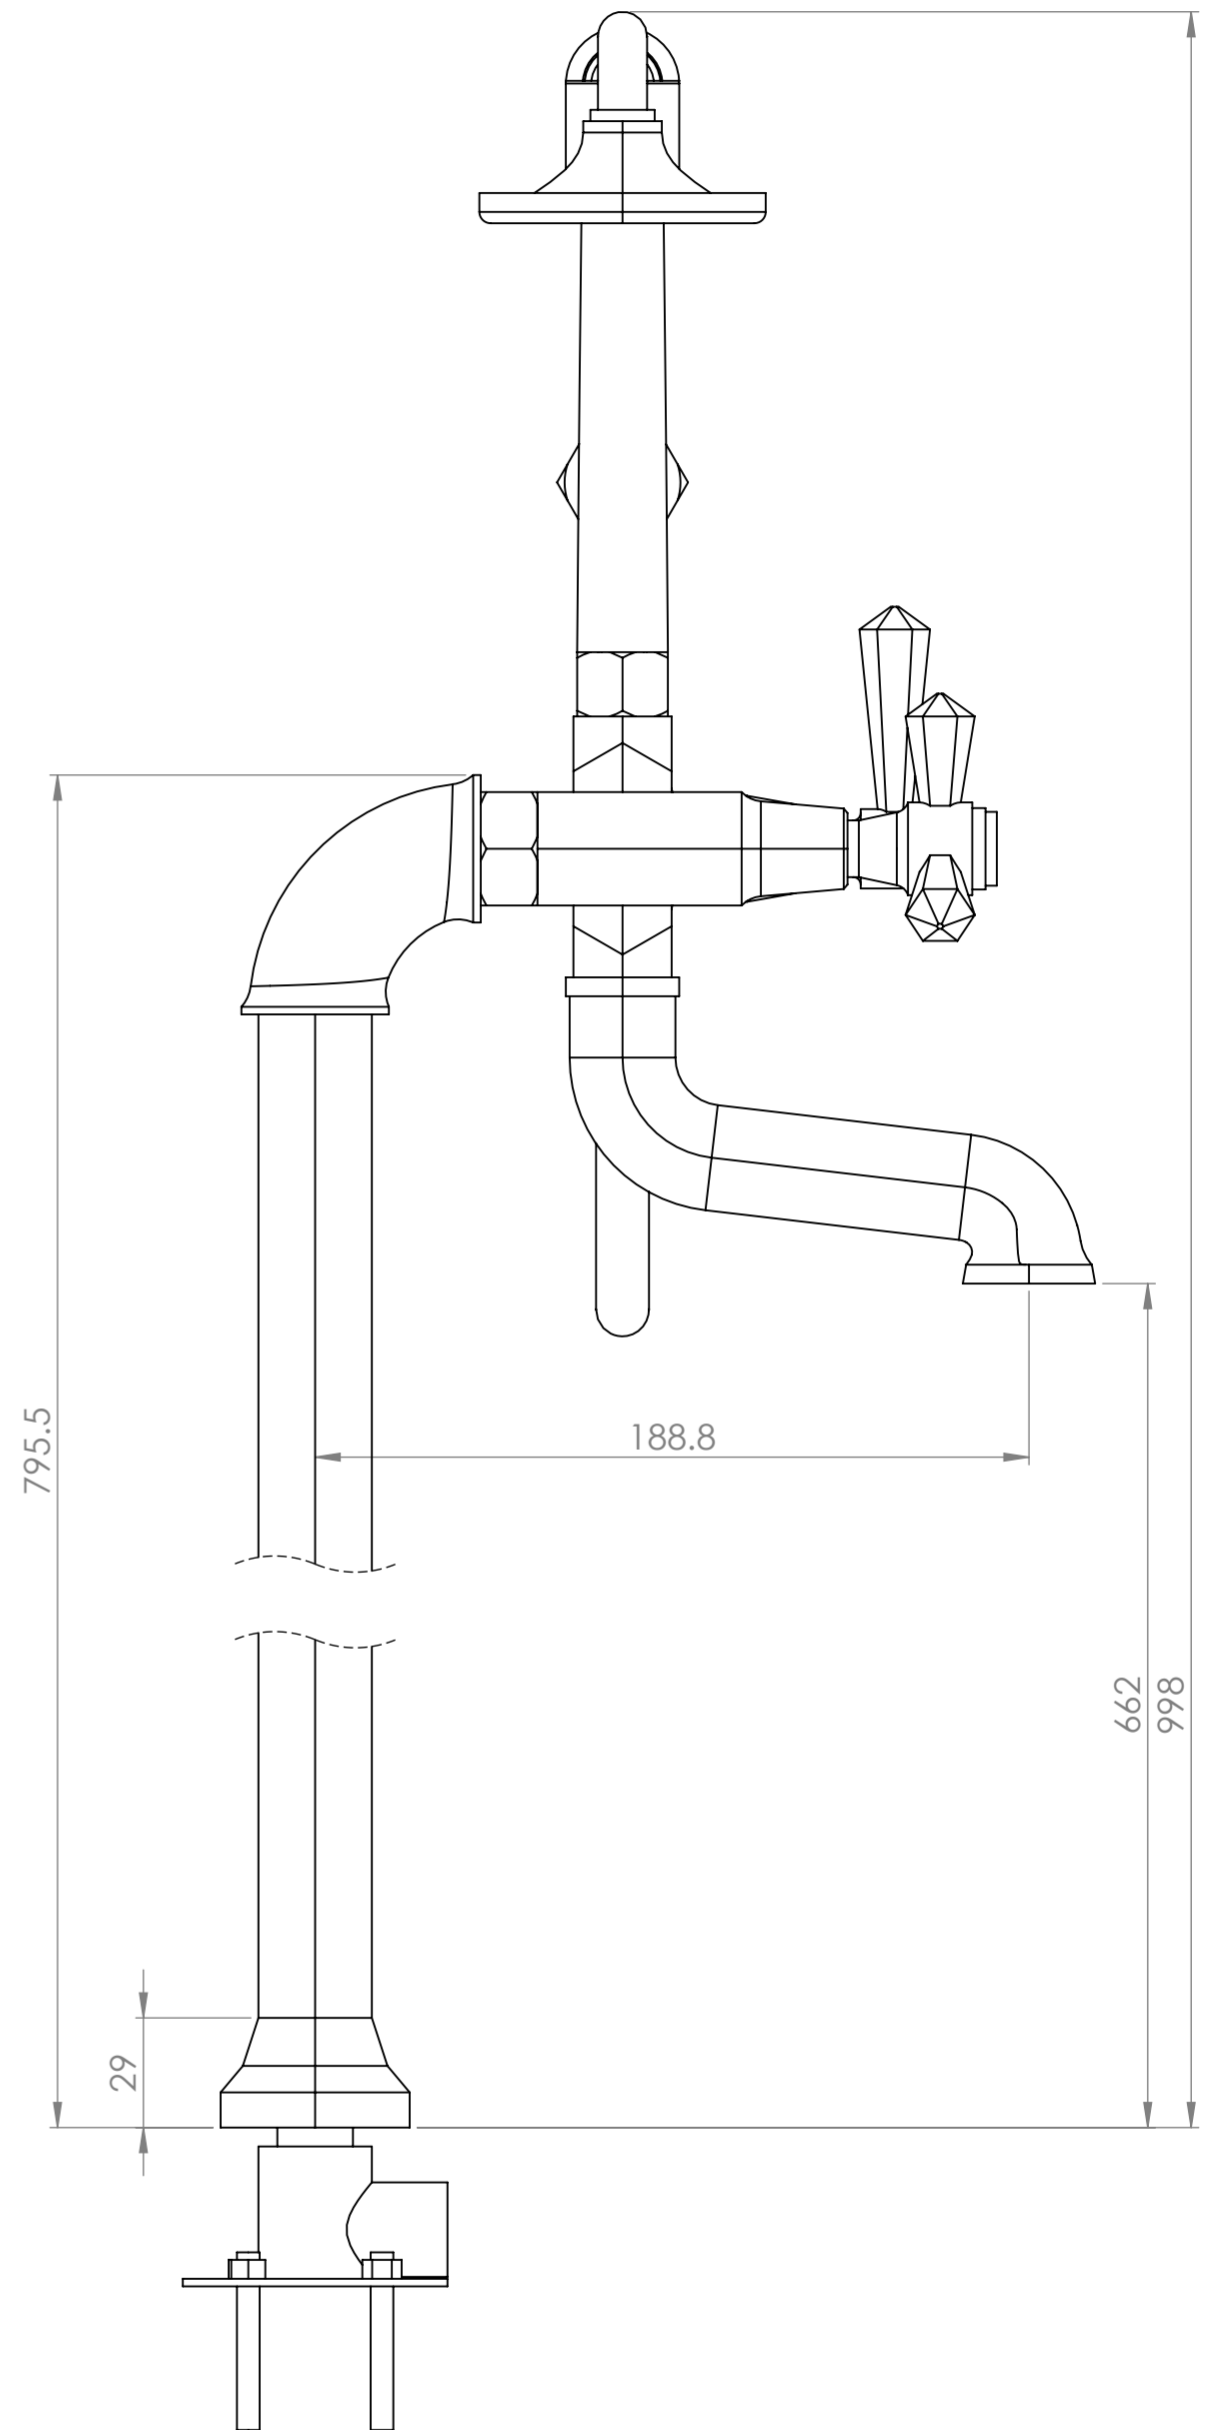

Front View

Side View

LUSSO
LUXURY LIVING

Product Range

Deco Eton

Product Name

Freestanding Bath Shower Tap

All dimensions provided in millimeters.