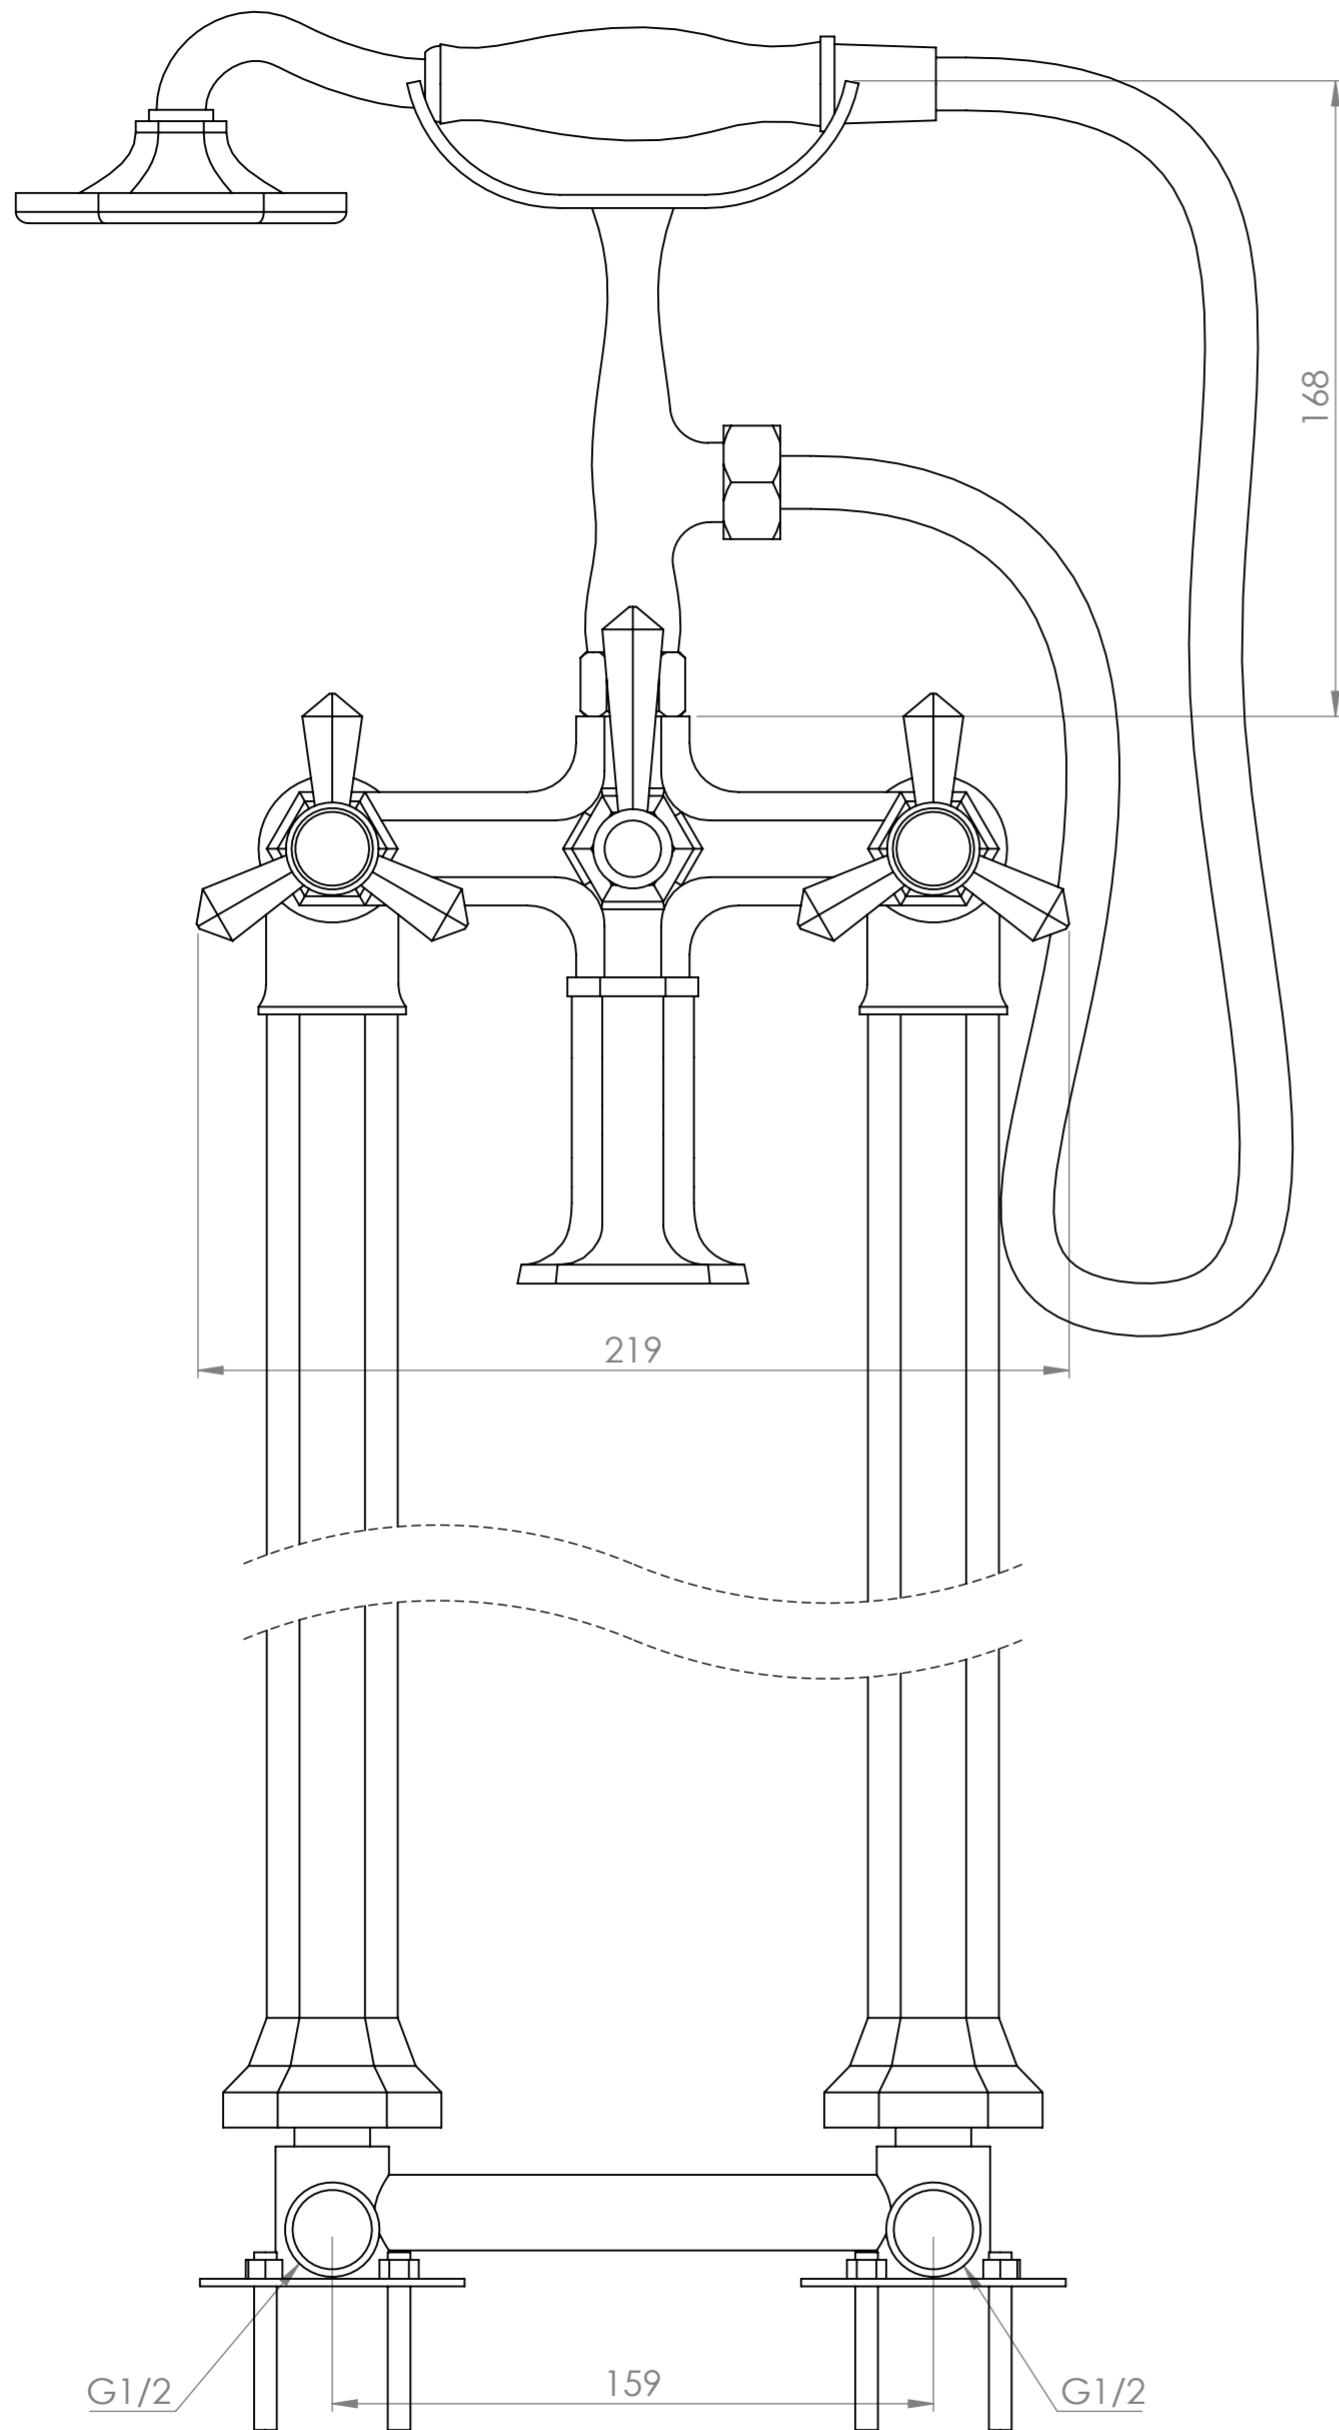

Front View

Side View

LUSSO
LUXURY LIVING

Product Range

Deco Eton

Product Name

Freestanding Bath Shower Tap

All dimensions provided in millimeters.