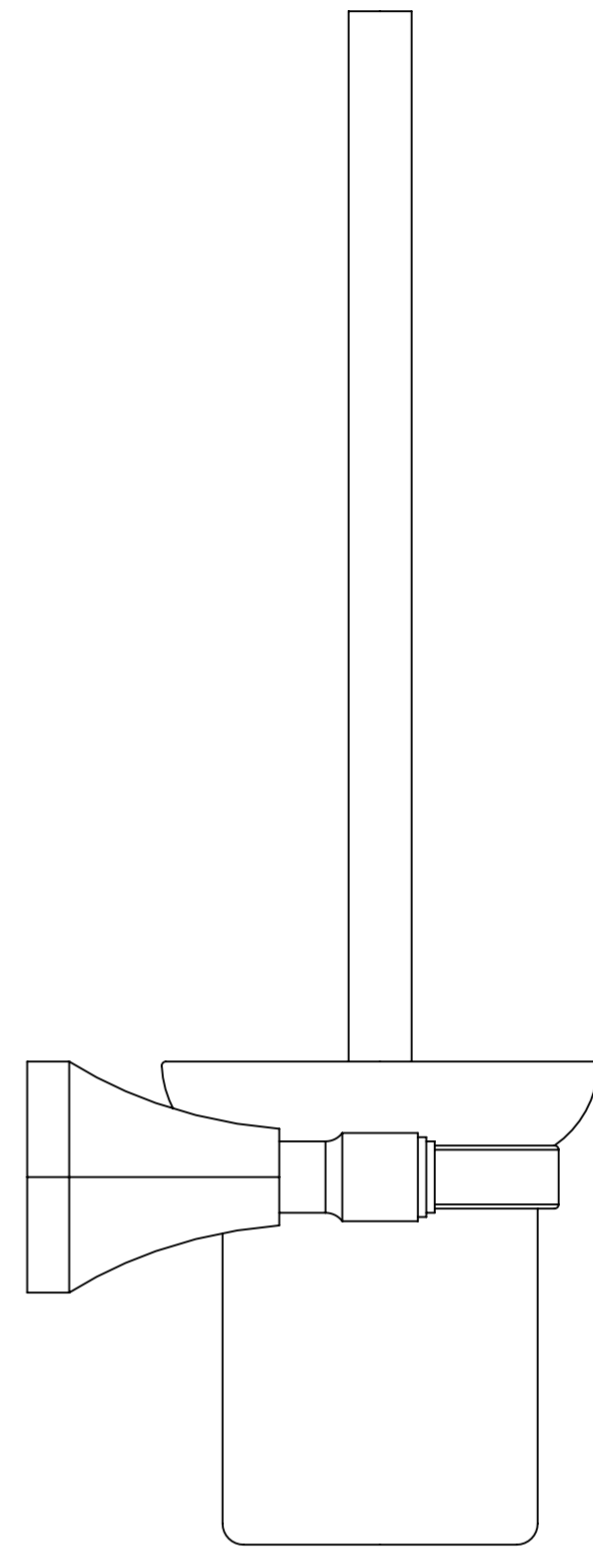

Front View

Side View

Top View

LUSO
LUXURY LIVING

Product Range

Deco Eton

Product Name

Wall Mounted Toilet Brush

All dimensions provided in millimeters.