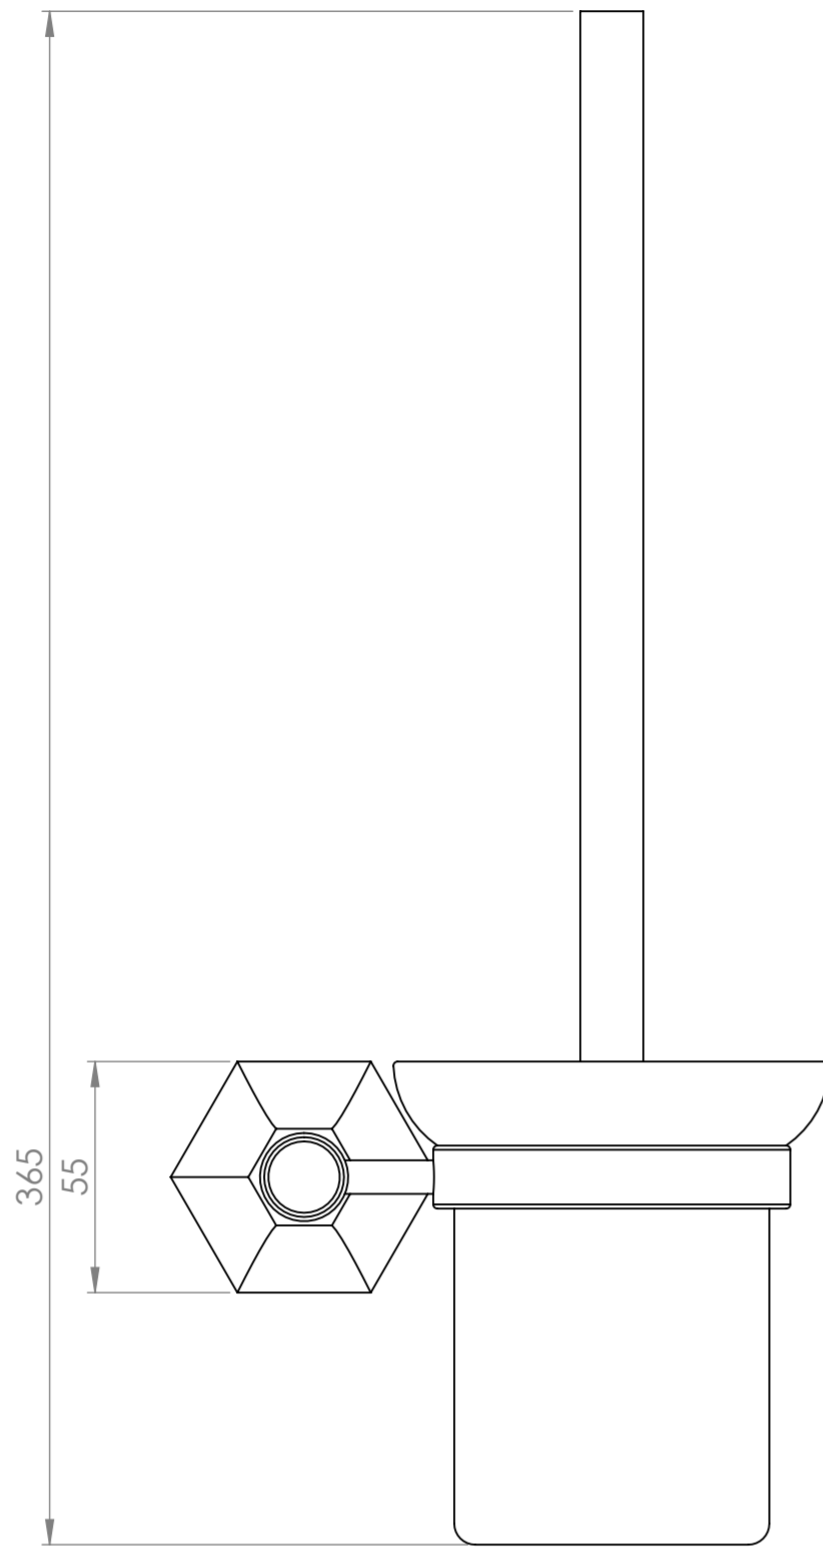

Front View

Side View

Top View

LUSO
LUXURY LIVING

Product Range

Deco Eton

Product Name

Wall Mounted Toilet Brush

All dimensions provided in millimeters.