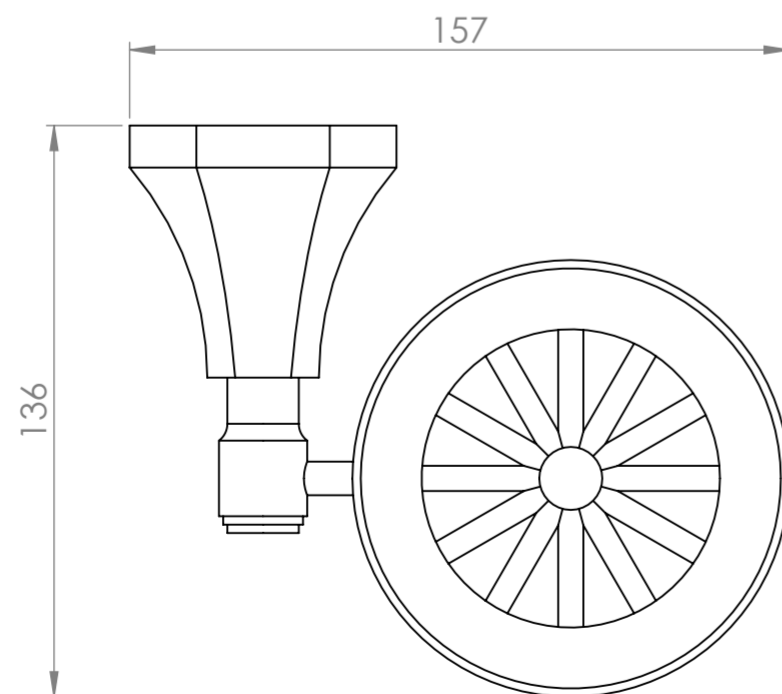

Front View

Side View

Top View

LUSO
LUXURY LIVING

Product Range

Deco Eton

Product Name

Wall Mounted Toilet Brush

All dimensions provided in millimeters.