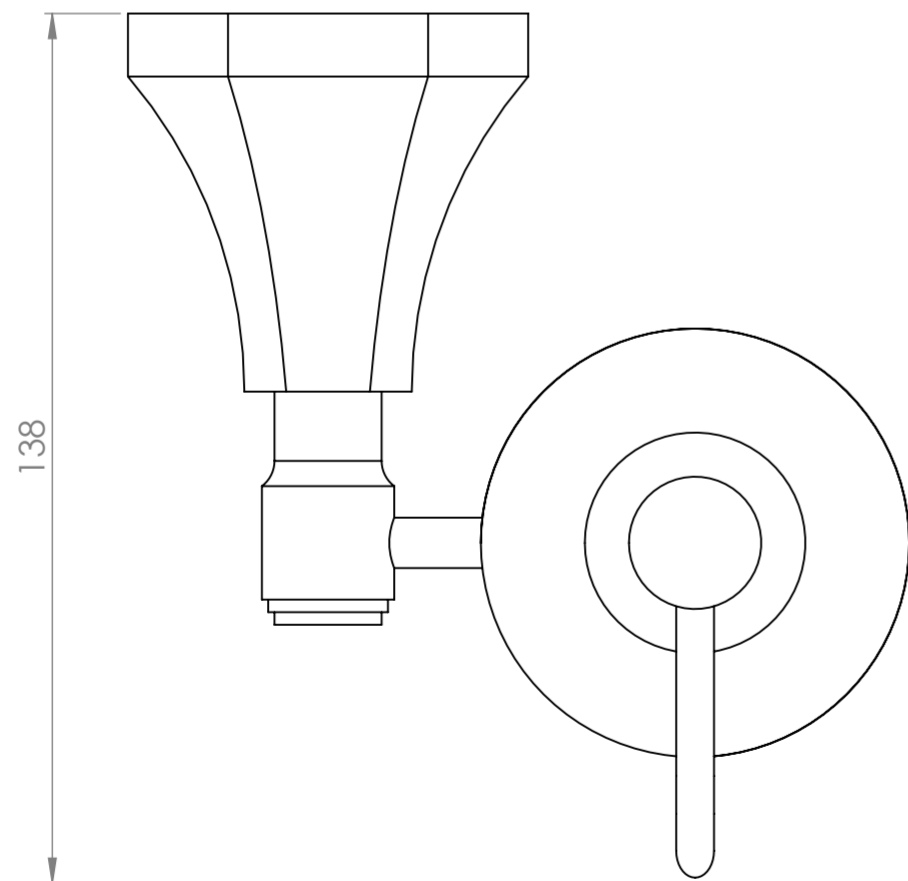

Front View

Side View

Top View

**LUSSO**  
LUXURY LIVING

Product Range

Deco Eton

Product Name

Wall Mounted Soap Dispenser

*All dimensions provided in millimeters.*