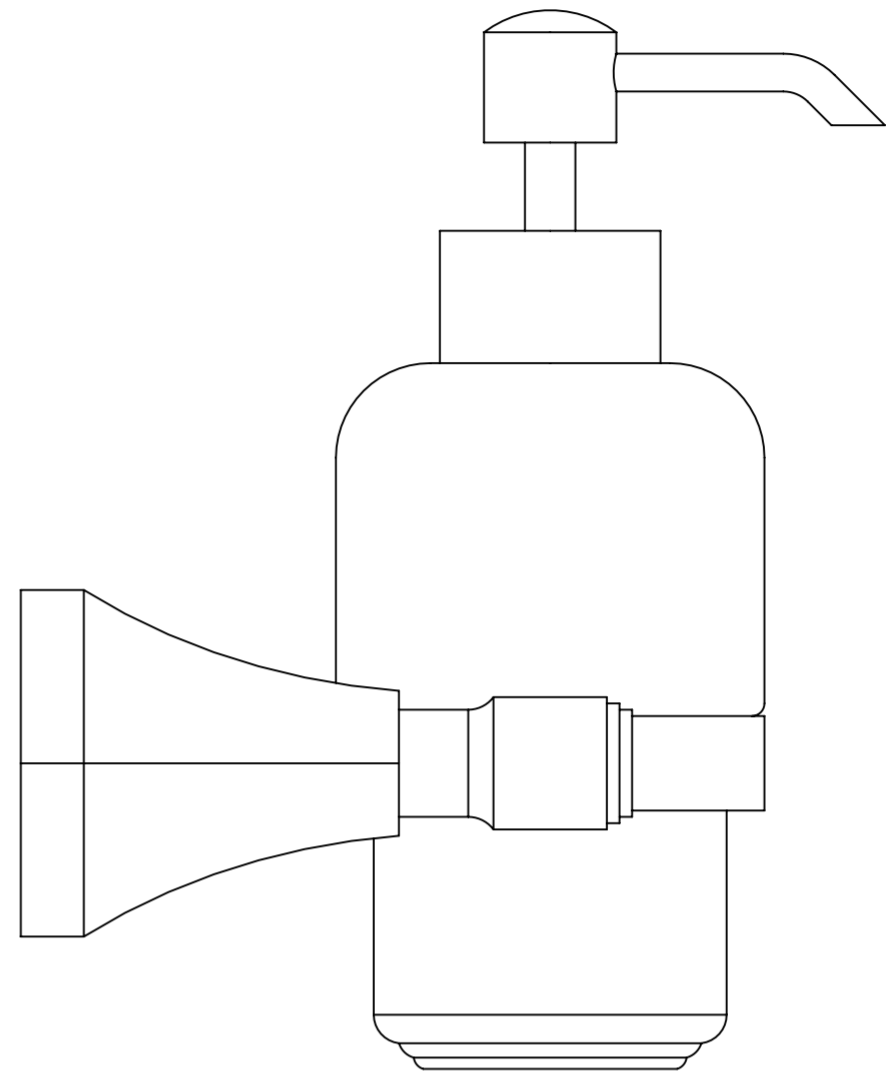

Front View

Side View

Top View

**LUSSO**  
LUXURY LIVING

Product Range

Deco Eton

Product Name

Wall Mounted Soap Dispenser

*All dimensions provided in millimeters.*