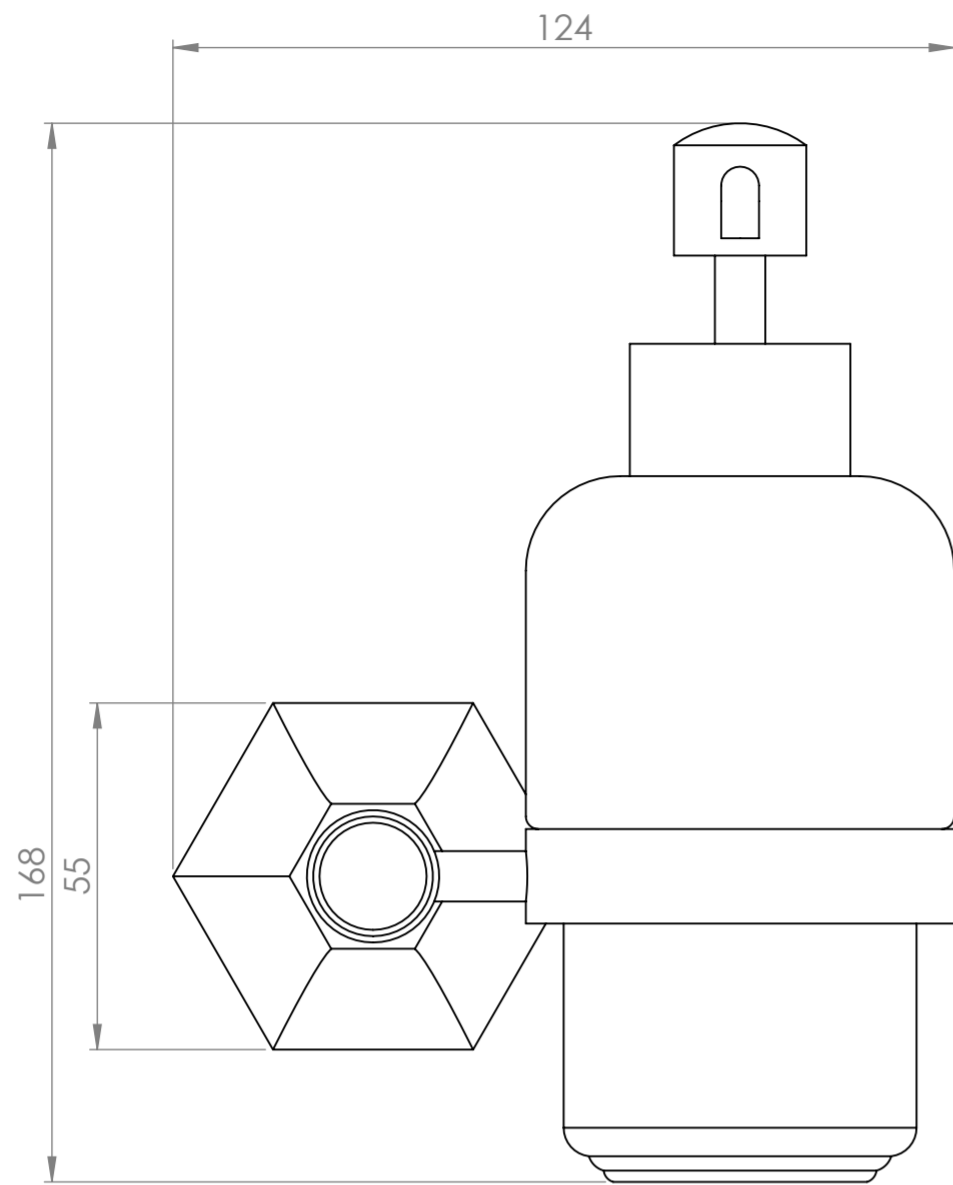

Front View

Side View

Top View

**LUSSO**  
LUXURY LIVING

Product Range

Deco Eton

Product Name

Wall Mounted Soap Dispenser

*All dimensions provided in millimeters.*