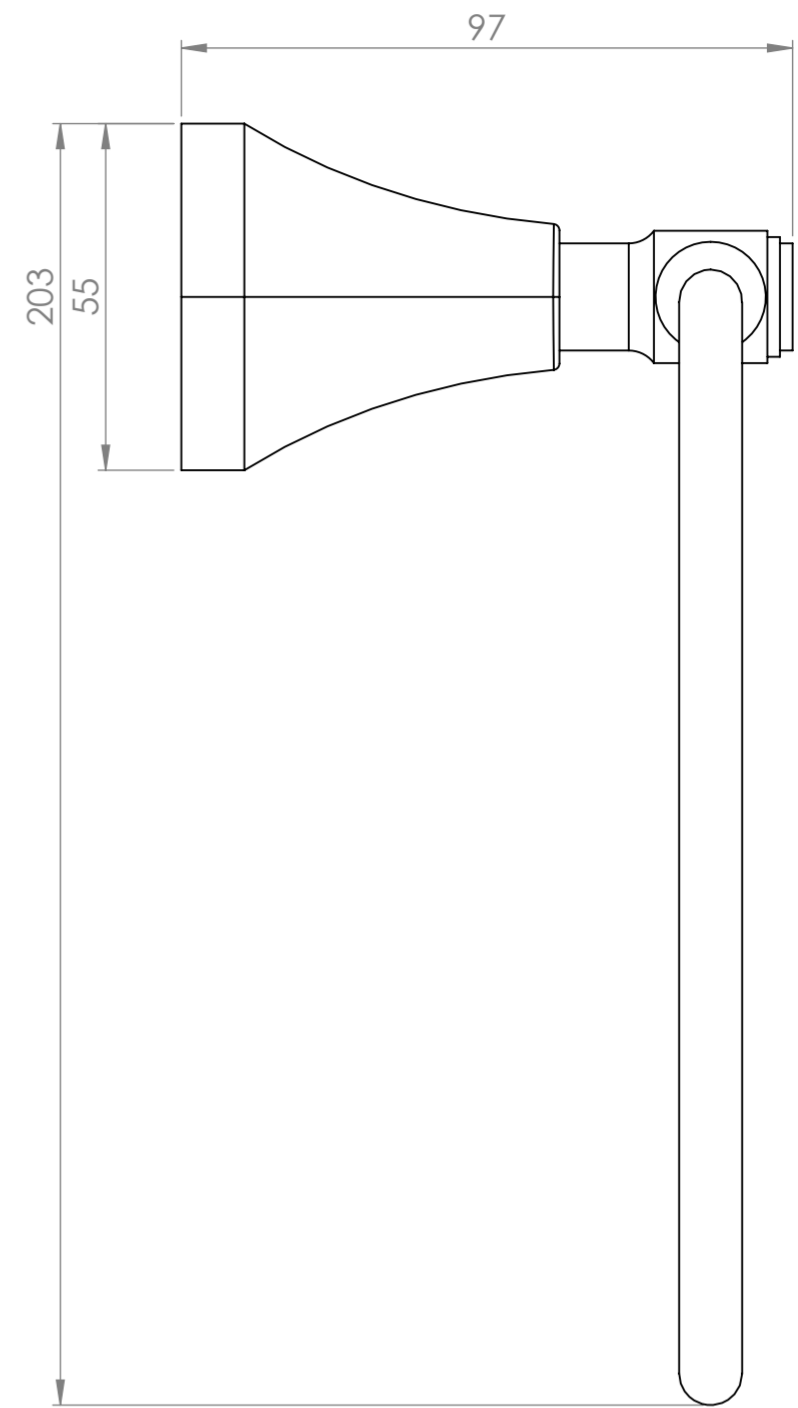

Front View

Side View

Top View

LUSSO
LUXURY LIVING

Product Range

Deco Eton

Product Name

Towel Ring

All dimensions provided in millimeters.