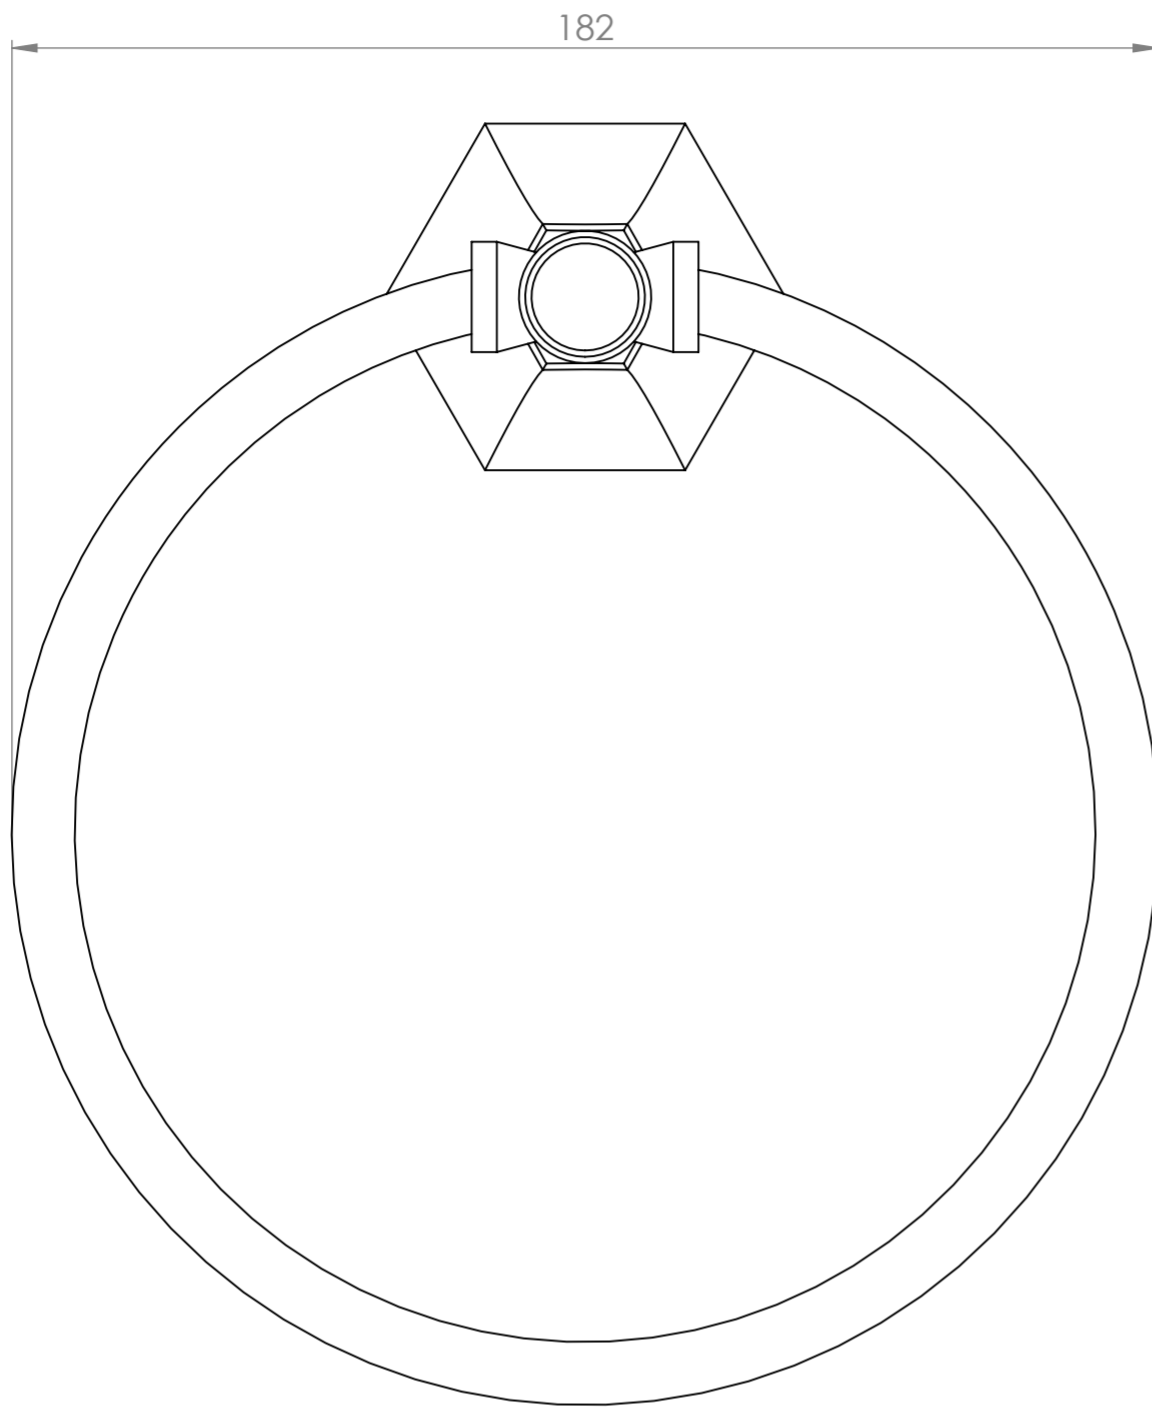

Front View

Side View

Top View

LUSSO
LUXURY LIVING

Product Range

Deco Eton

Product Name

Towel Ring

All dimensions provided in millimeters.