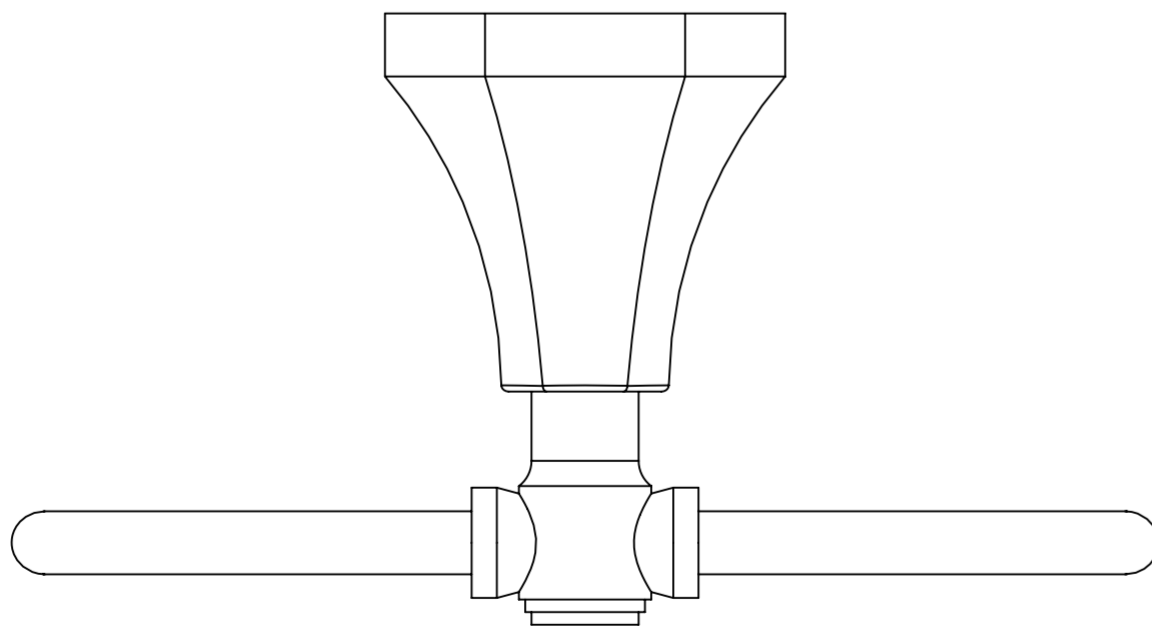

Front View

Side View

Top View

LUSSO
LUXURY LIVING

Product Range

Deco Eton

Product Name

Towel Ring

All dimensions provided in millimeters.