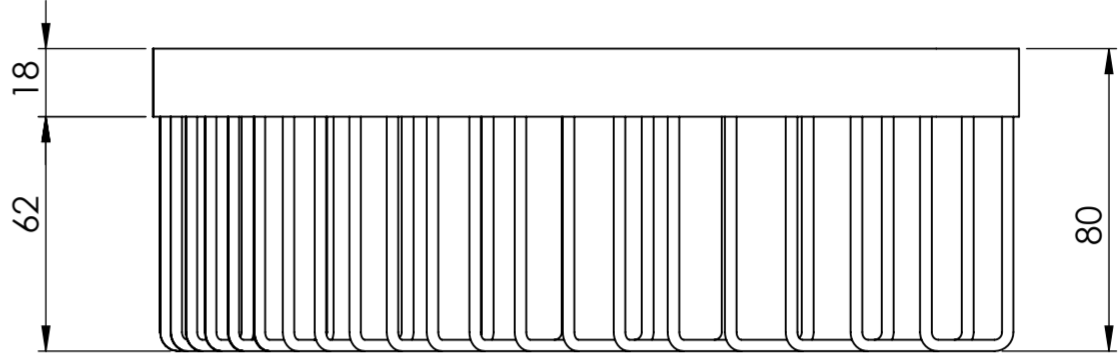

Side View

Top View

<p><b>LUSSO</b> LUXURY LIVING</p>	Product Range	Deco Eton
	Product Name	Polished Nickel Corner Basket

All dimensions provided in millimeters.