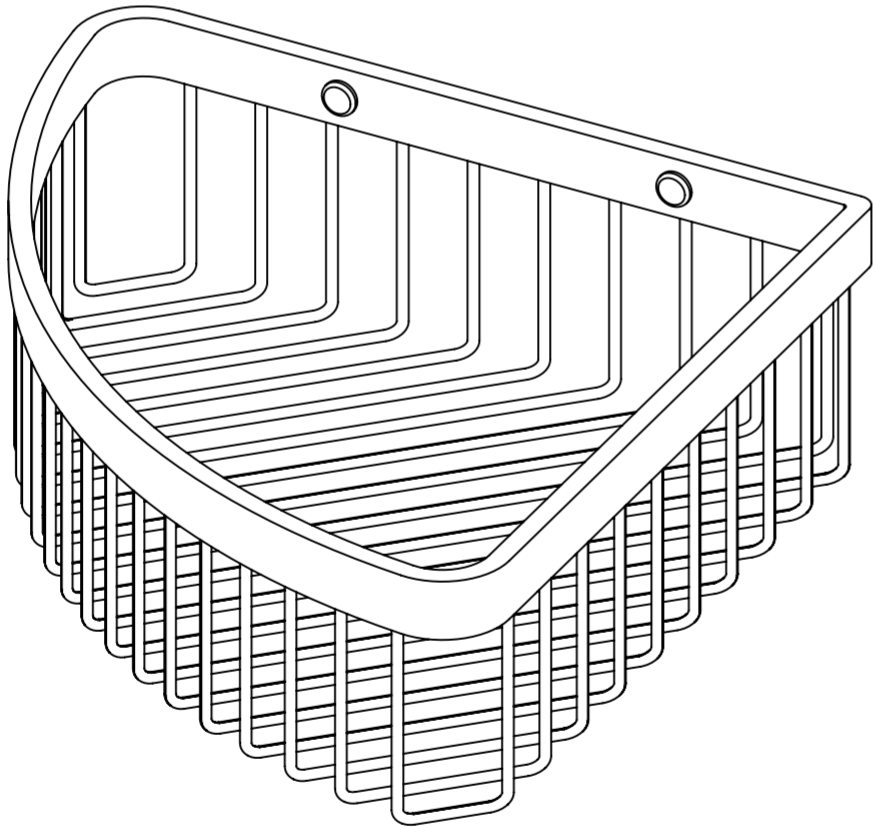

Side View

Top View

<p><b>LUSSO</b> LUXURY LIVING</p>	Product Range	Deco Eton
	Product Name	Polished Nickel Corner Basket

All dimensions provided in millimeters.