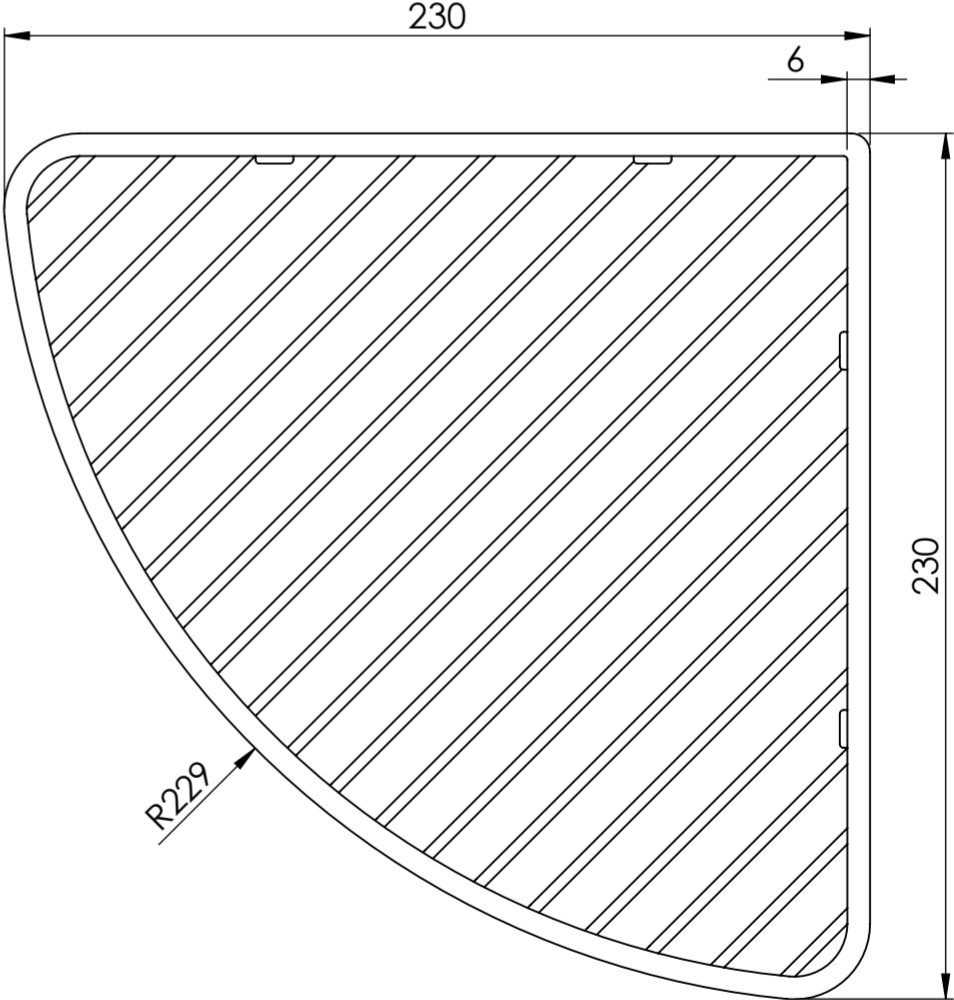

Side View

Top View

<p><b>LUSSO</b> LUXURY LIVING</p>	Product Range	Deco Eton
	Product Name	Polished Nickel Corner Basket

All dimensions provided in millimeters.