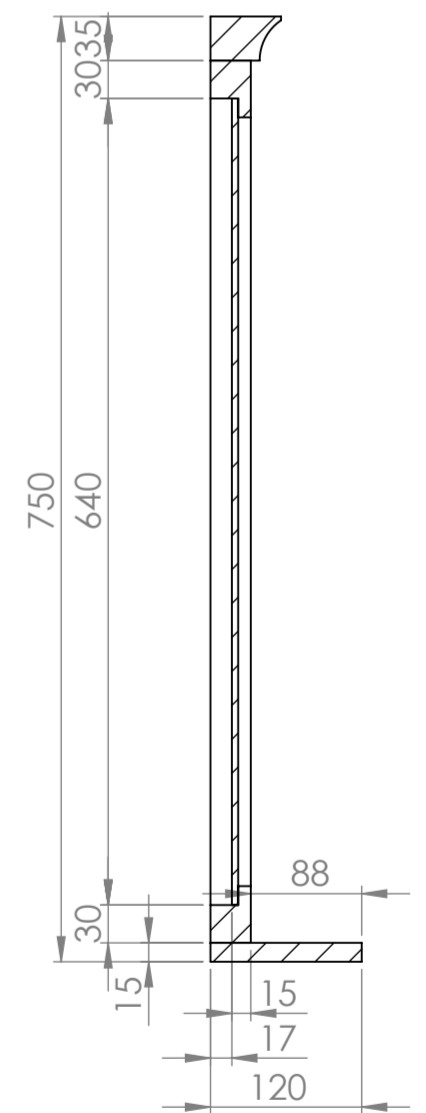

Top View - Section View

Front View

Side View - Section View

LUSSO LUXURY LIVING	Product Name	Deco Gainsborough
	Material	Wood
	Size, mm	1600 x 750 x 120

All dimensions provided in millimeters.