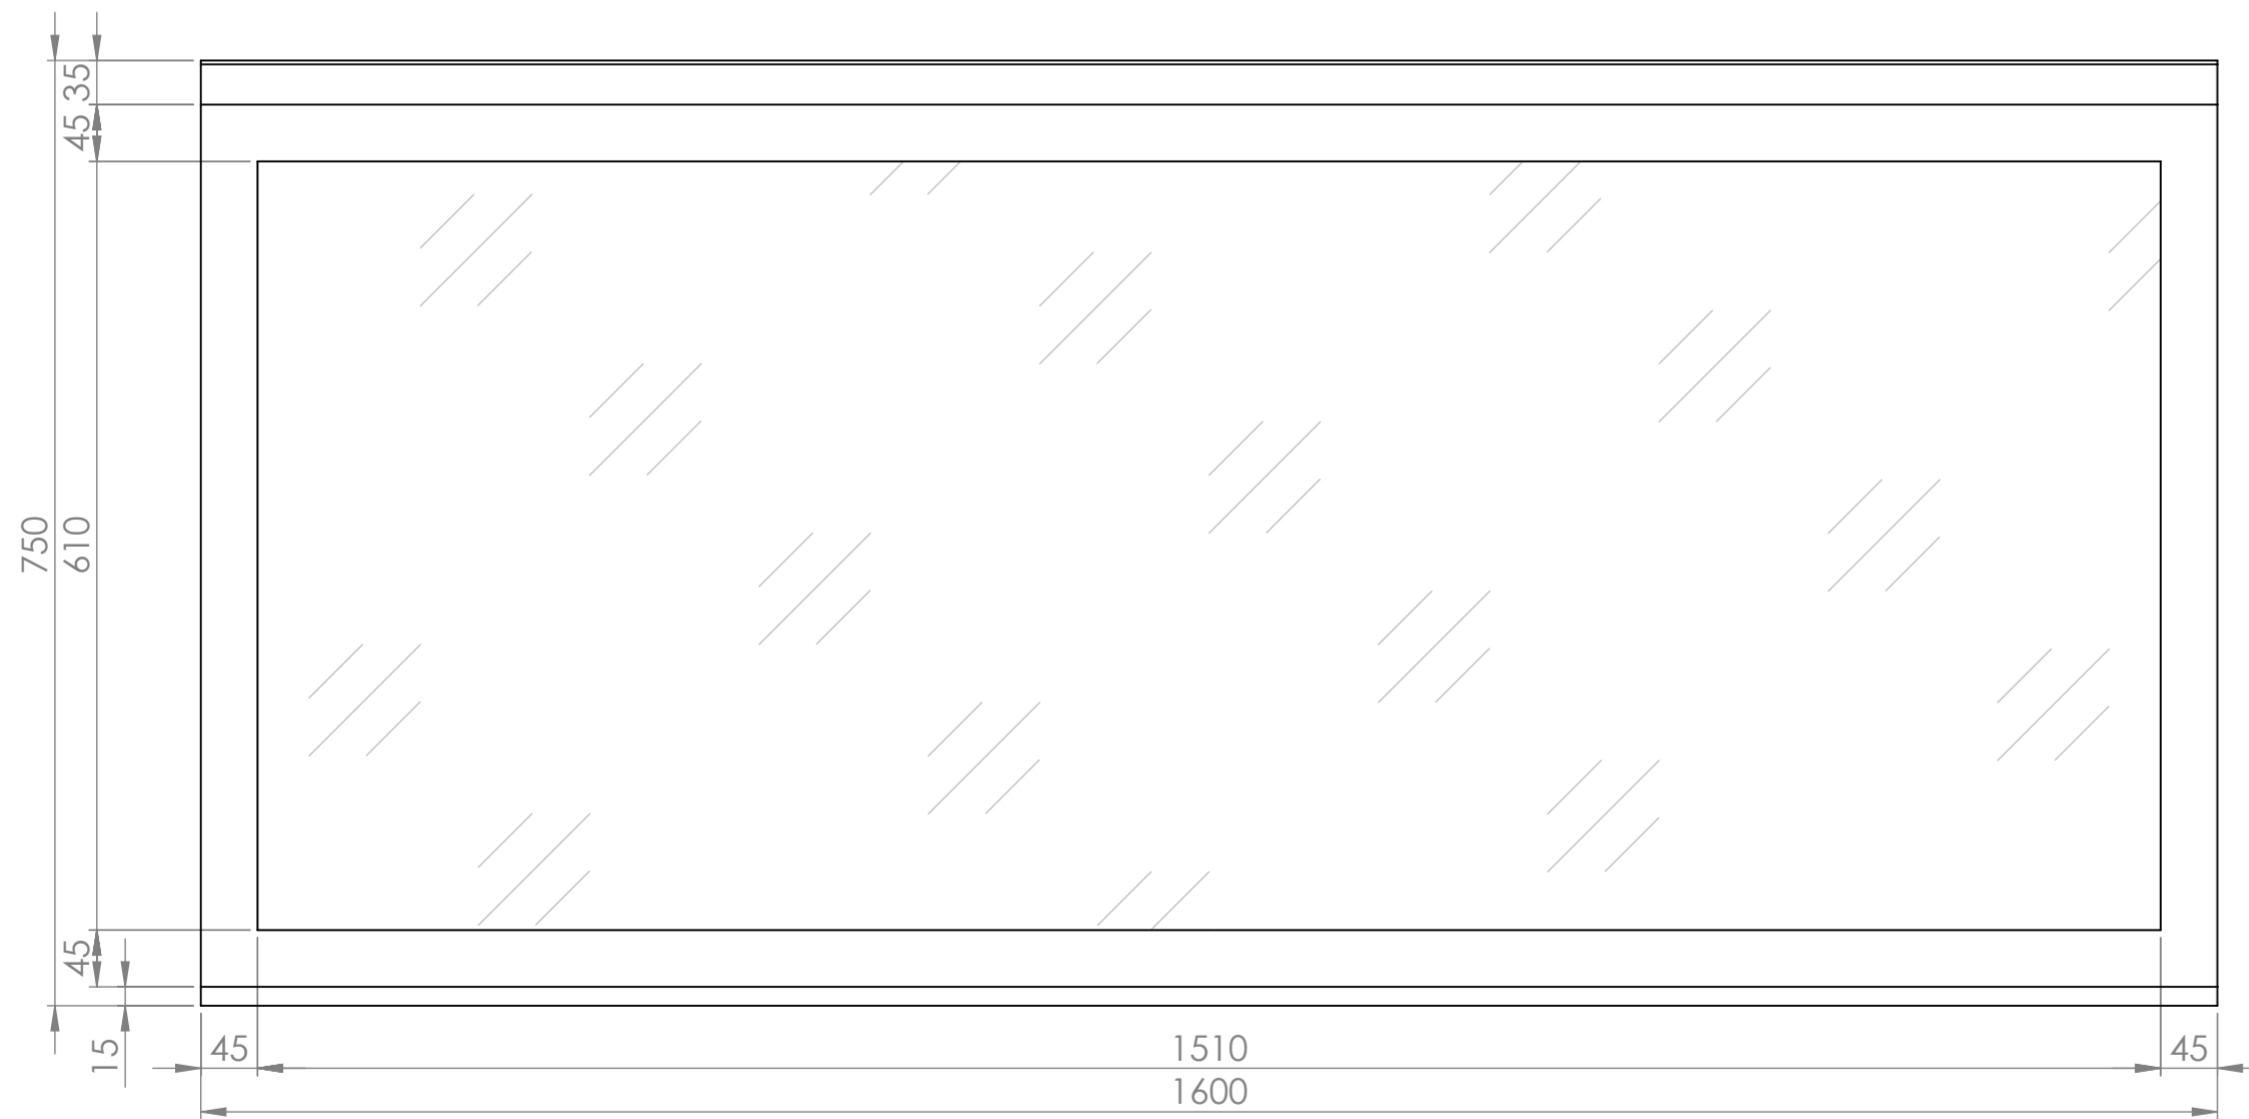

Top View - Section View

Front View

Side View - Section View

LUSSO LUXURY LIVING	Product Name	Deco Gainsborough
	Material	Wood
	Size, mm	1600 x 750 x 120

All dimensions provided in millimeters.