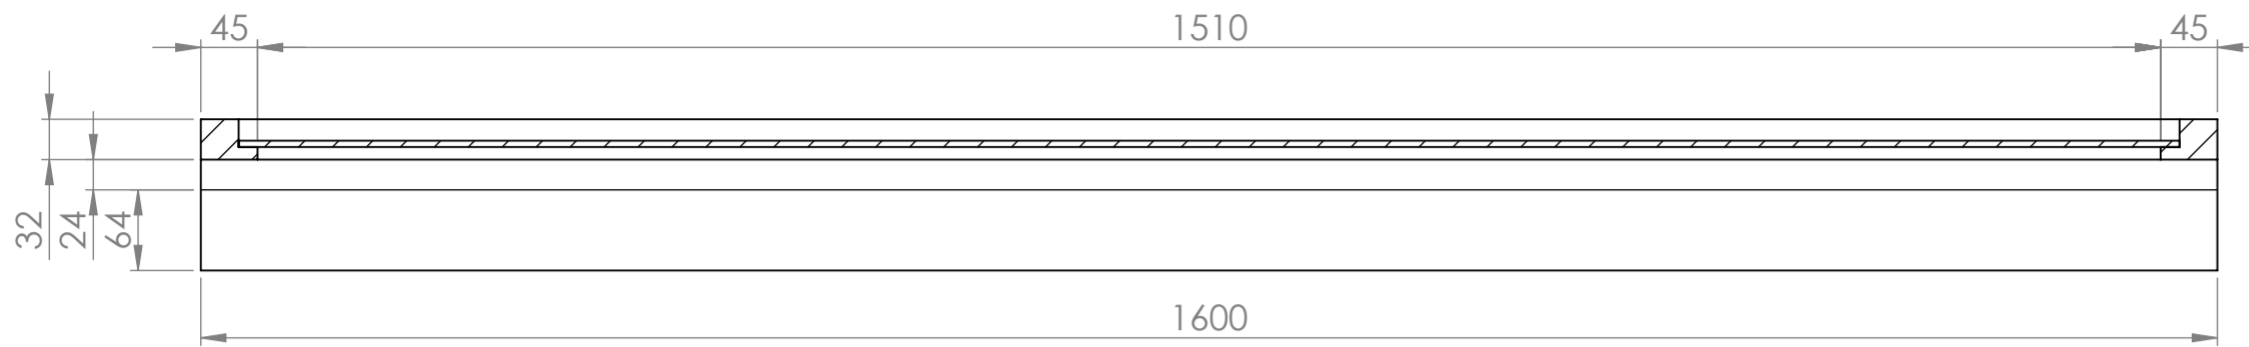

Top View - Section View

Front View

Side View - Section View

LUSSO LUXURY LIVING	Product Name	Deco Gainsborough
	Material	Wood
	Size, mm	1600 x 750 x 120

All dimensions provided in millimeters.