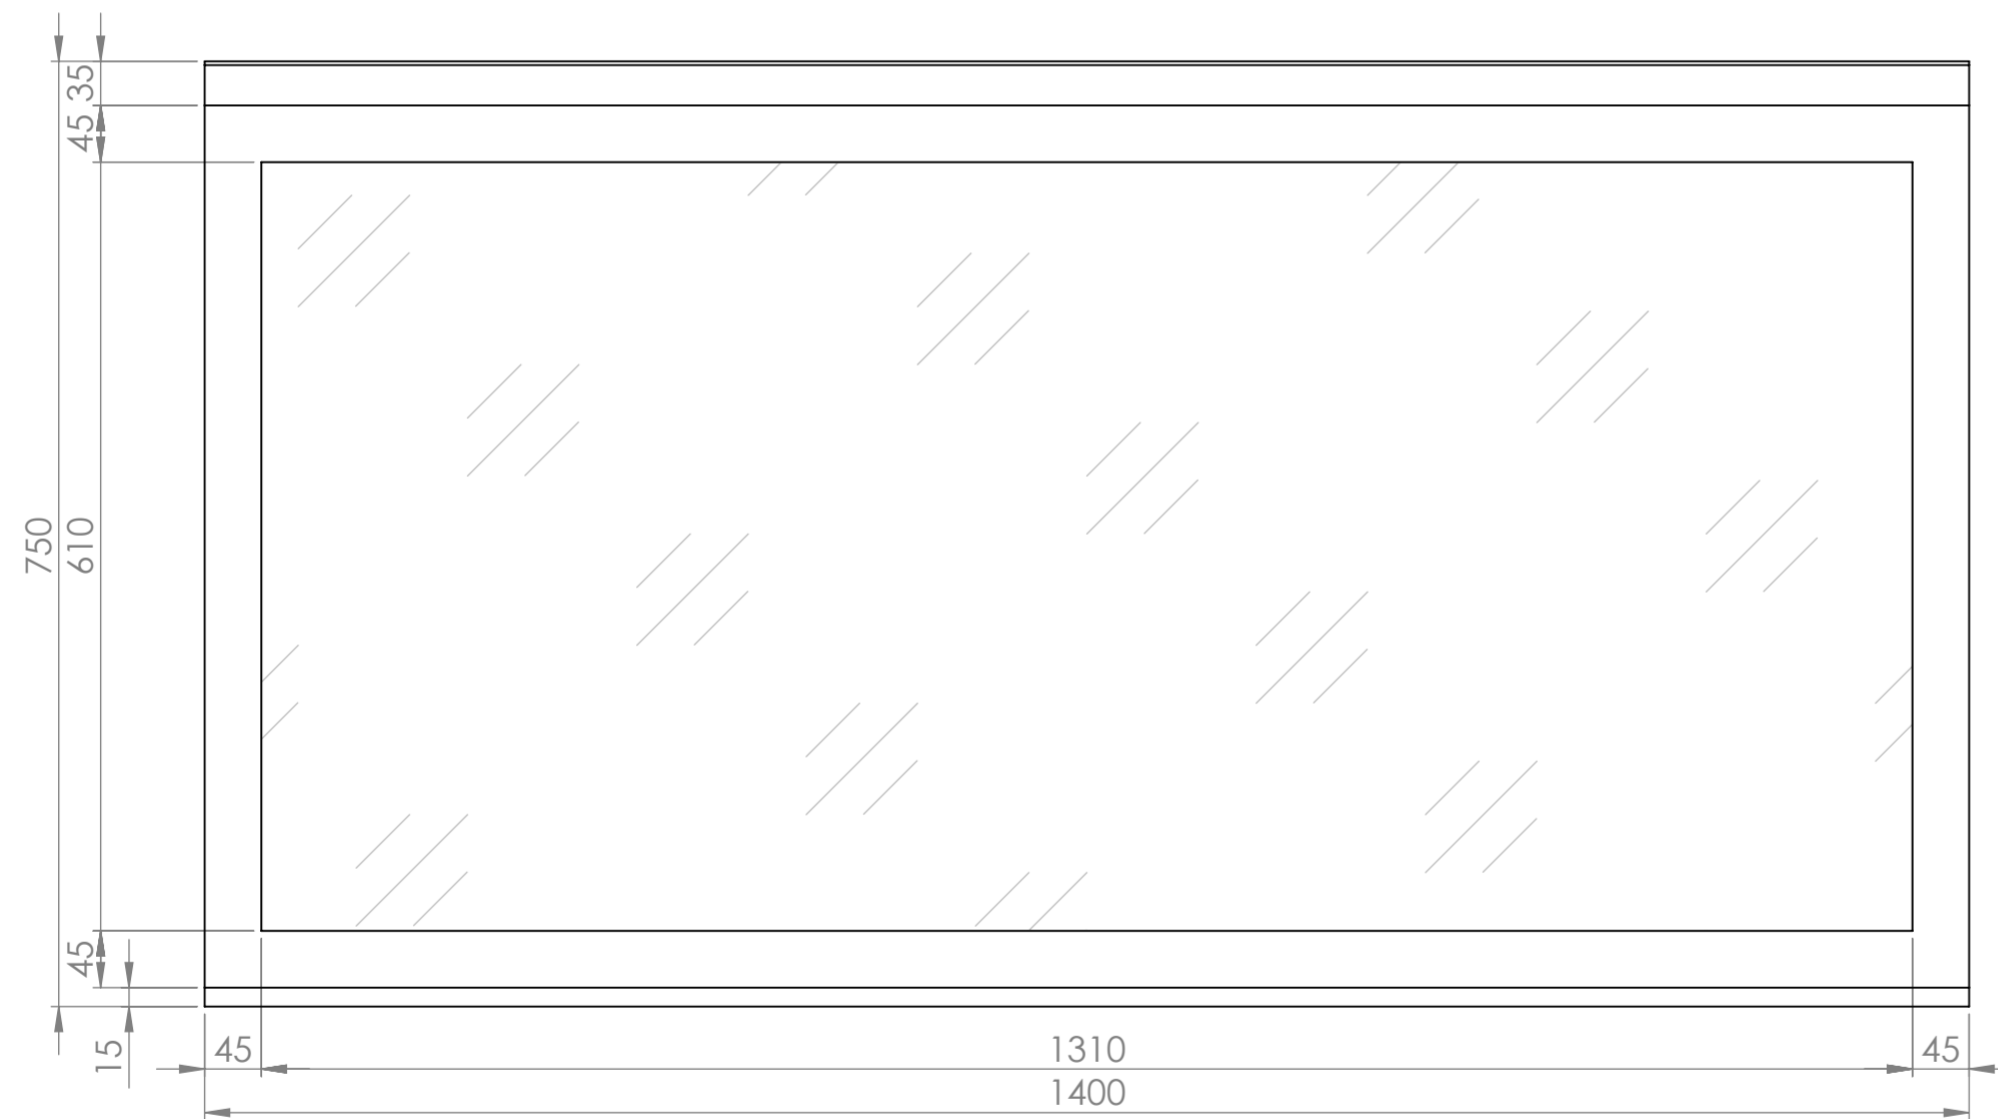

Top View - Section View

Front View

Side View - Section View

<b>LUSSO</b> LUXURY LIVING	Product Name	Deco Gainsborough
	Material	Wood
	Size, mm	1400 x 750 x 120

*All dimensions provided in millimeters.*