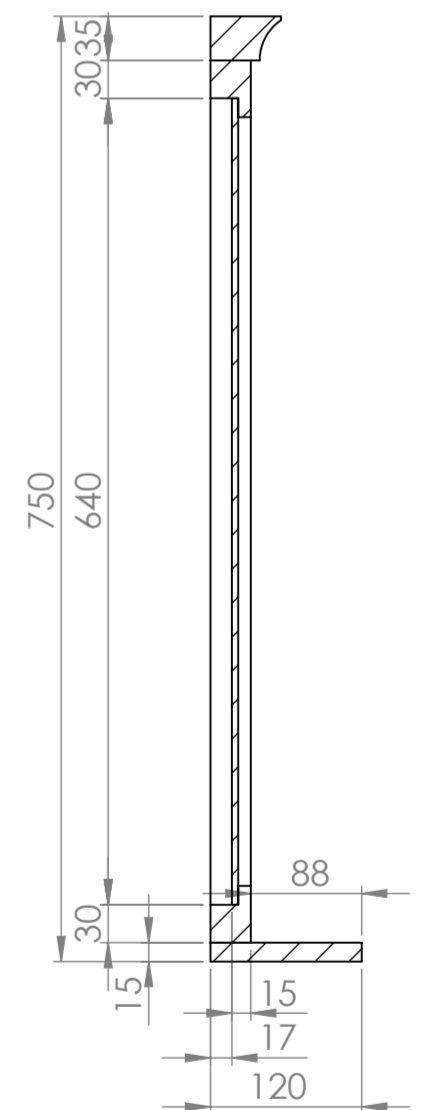

Top View - Section View

Front View

Side View - Section View

<b>LUSSO</b> LUXURY LIVING	Product Name	Deco Gainsborough
	Material	Wood
	Size, mm	1400 x 750 x 120

*All dimensions provided in millimeters.*