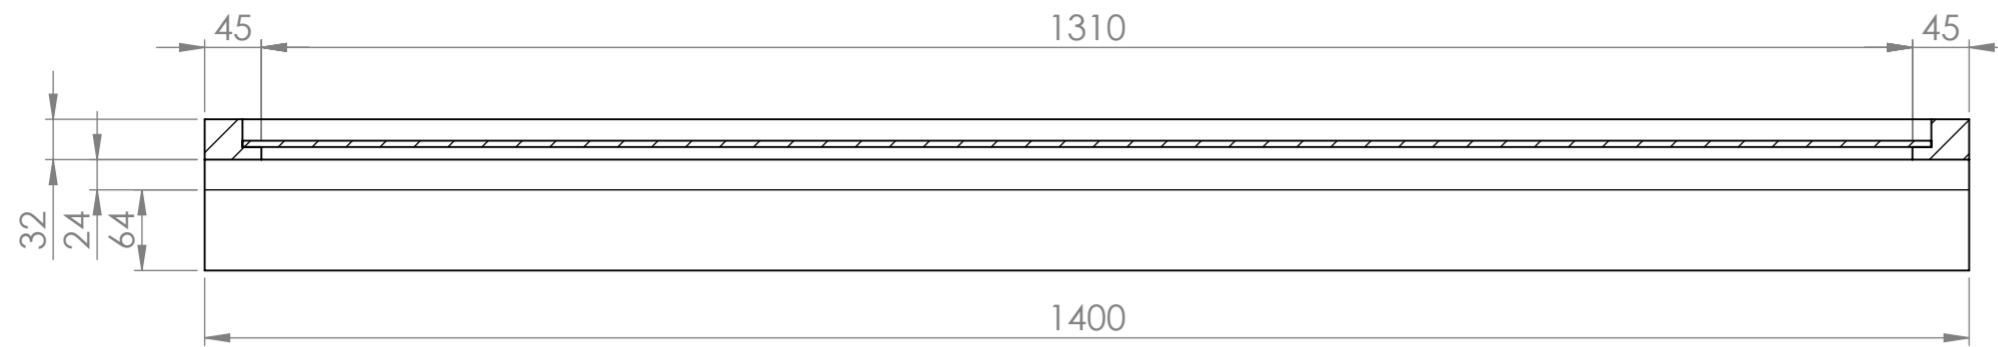

Top View - Section View

Front View

Side View - Section View

<b>LUSSO</b> LUXURY LIVING	Product Name	Deco Gainsborough
	Material	Wood
	Size, mm	1400 x 750 x 120

*All dimensions provided in millimeters.*