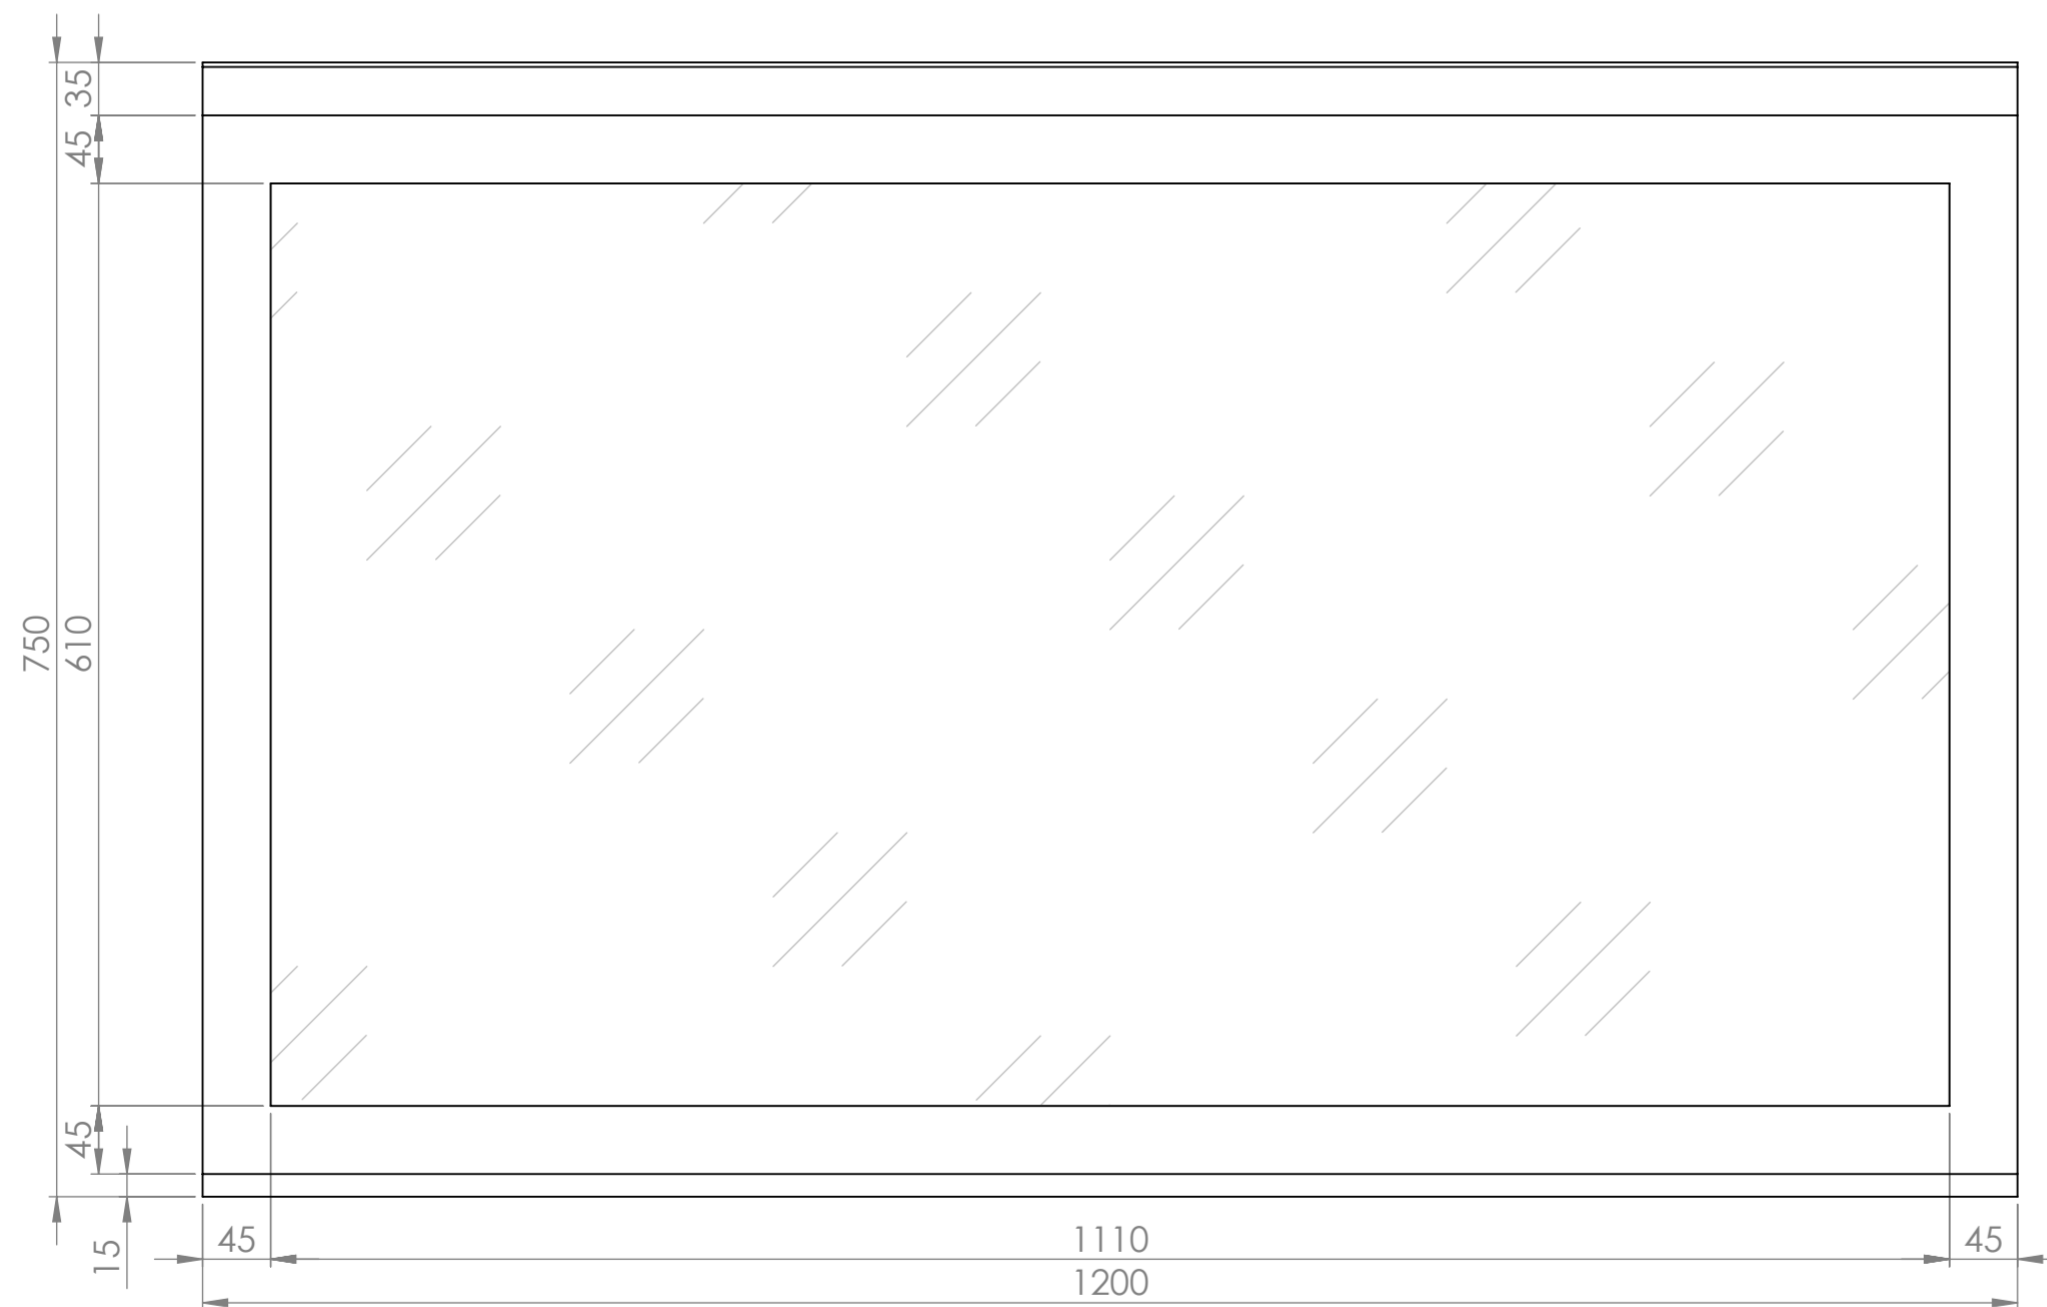

Top View - Section View

Front View

Side View - Section View

LUSSO LUXURY LIVING	Product Name	Deco Gainsborough
	Material	Wood
	Size, mm	1200 x 750 x 120

All dimensions provided in millimeters.