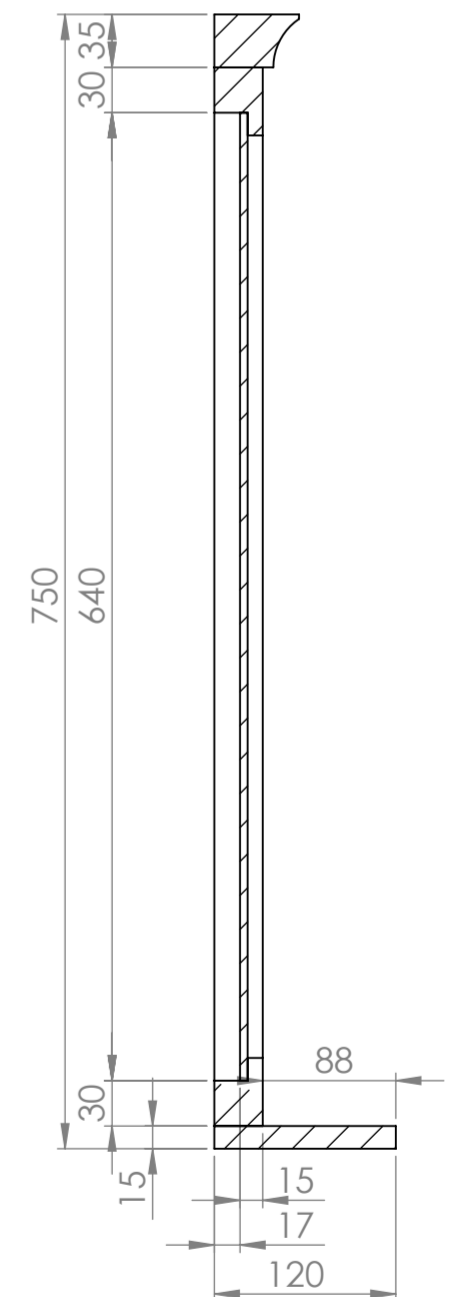

Top View - Section View

Front View

Side View - Section View

LUSSO LUXURY LIVING	Product Name	Deco Gainsborough
	Material	Wood
	Size, mm	1200 x 750 x 120

All dimensions provided in millimeters.