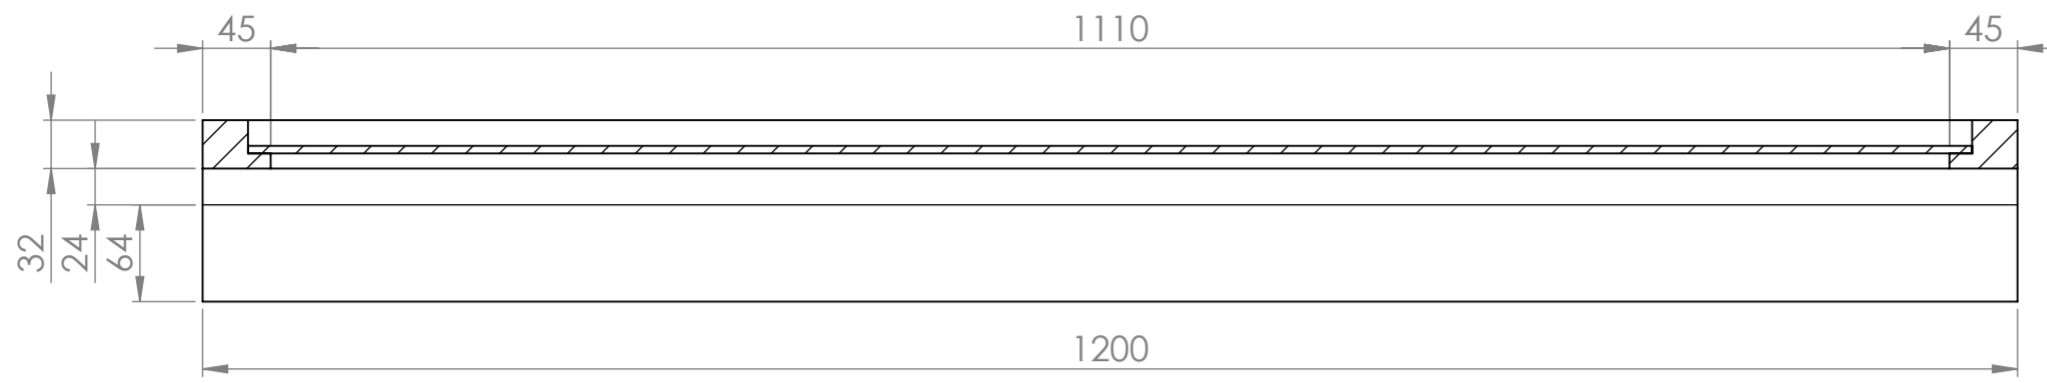

Top View - Section View

Front View

Side View - Section View

LUSSO LUXURY LIVING	Product Name	Deco Gainsborough
	Material	Wood
	Size, mm	1200 x 750 x 120

All dimensions provided in millimeters.