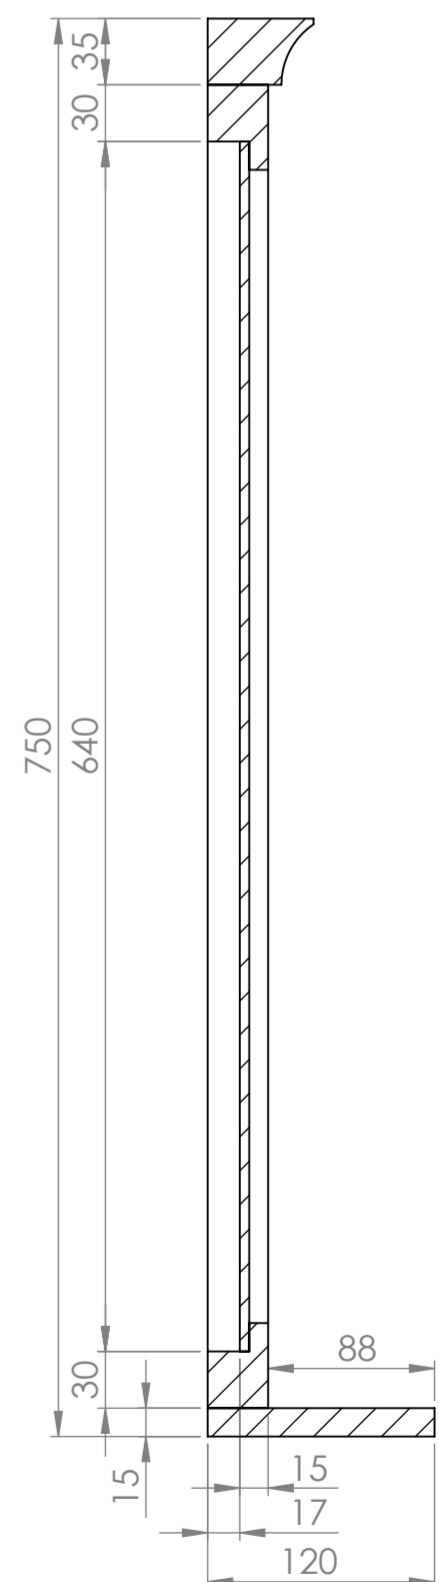

Top View - Section View

Front View

Side View - Section View

<b>LUSSO</b> LUXURY LIVING	Product Name	Deco Gainsborough
	Material	Wood
	Size, mm	1000 x 750 x 120

All dimensions provided in millimeters.