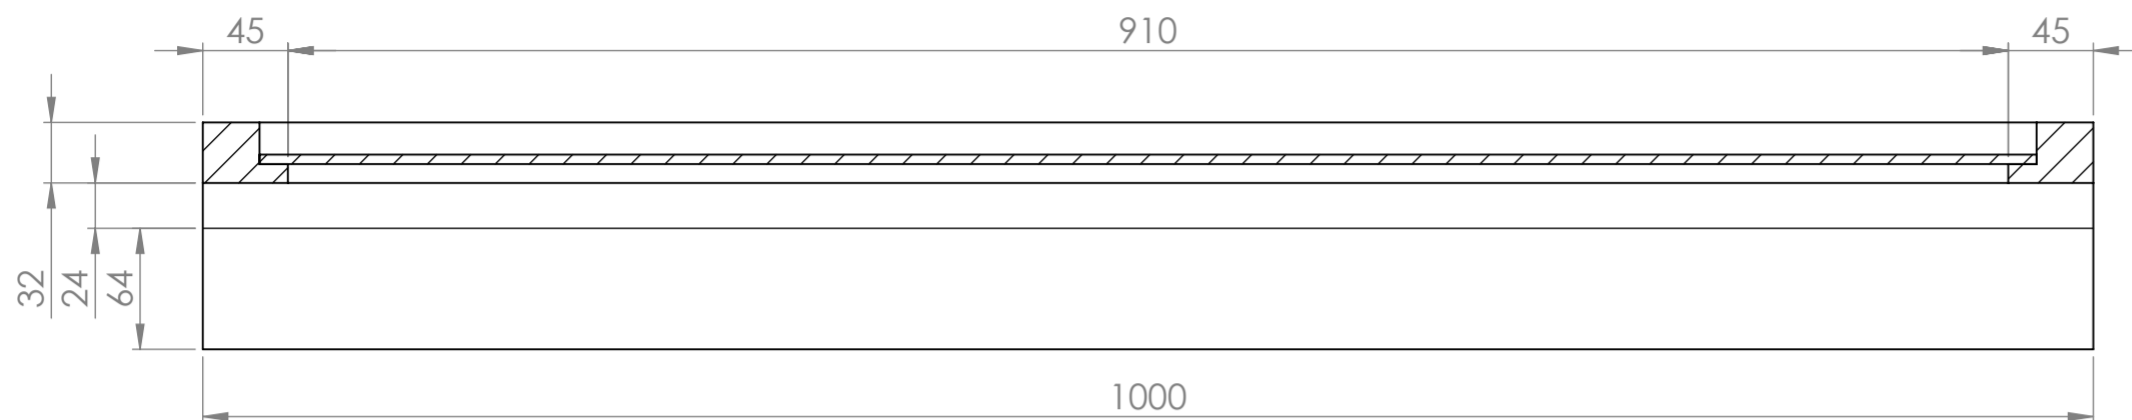

Top View - Section View

Front View

Side View - Section View

<b>LUSSO</b> LUXURY LIVING	Product Name	Deco Gainsborough
	Material	Wood
	Size, mm	1000 x 750 x 120

All dimensions provided in millimeters.