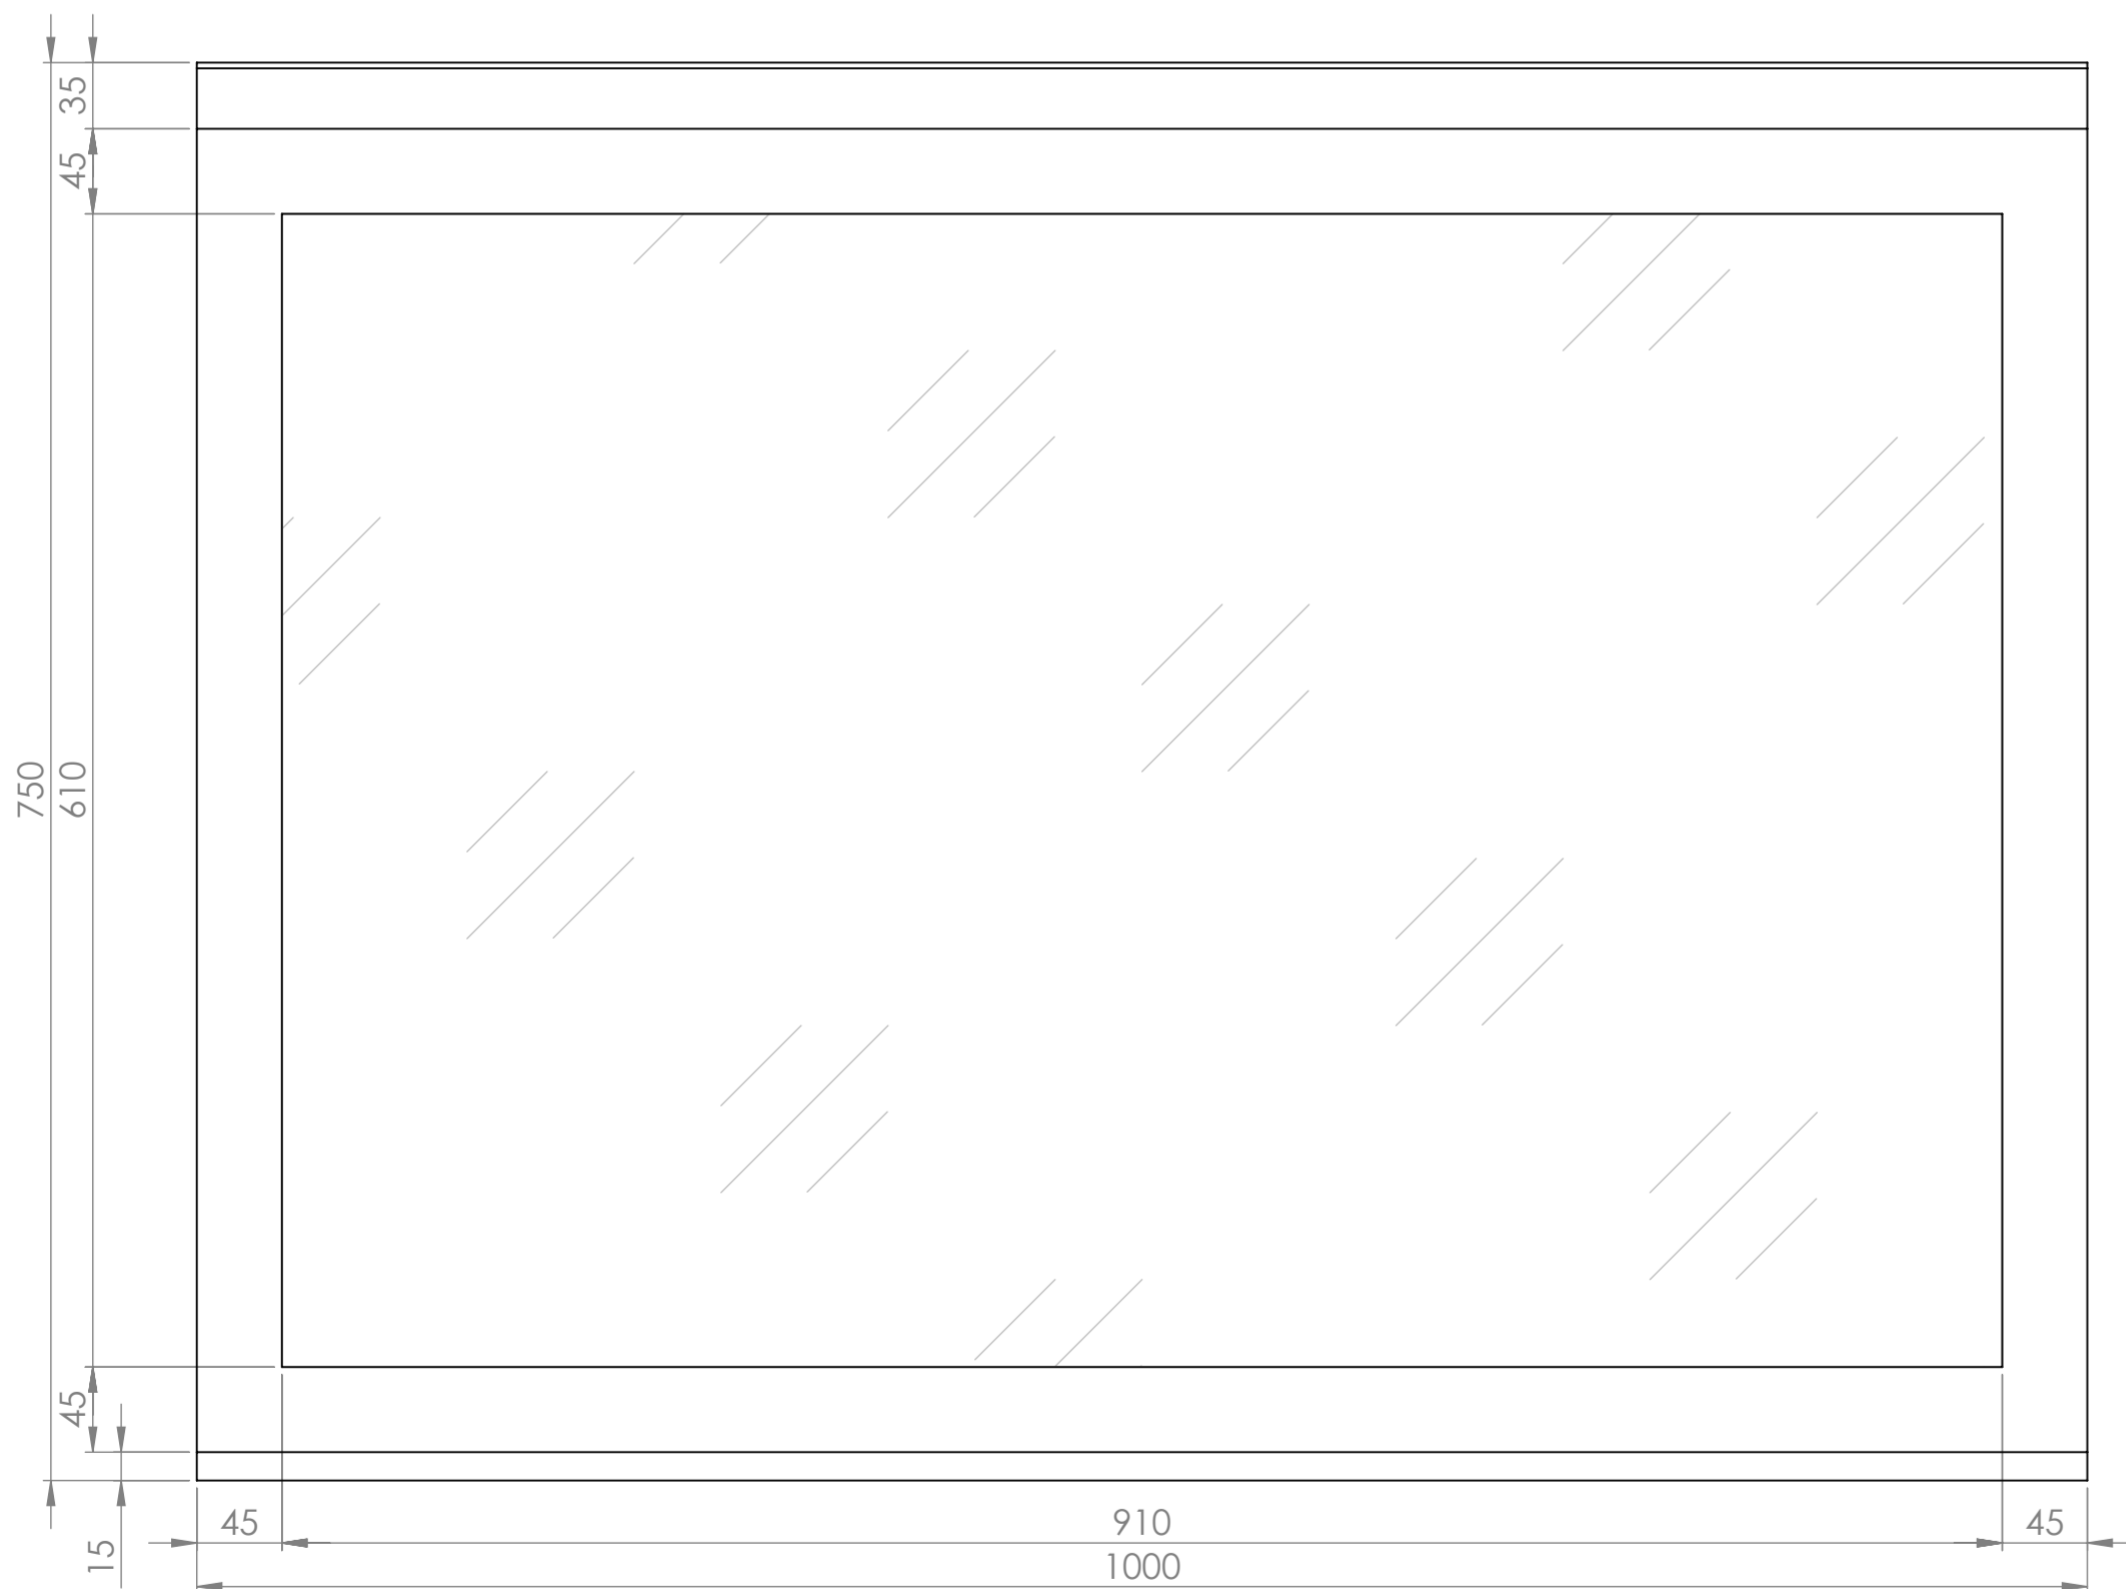

Top View - Section View

Front View

Side View - Section View

<b>LUSSO</b> LUXURY LIVING	Product Name	Deco Gainsborough
	Material	Wood
	Size, mm	1000 x 750 x 120

All dimensions provided in millimeters.