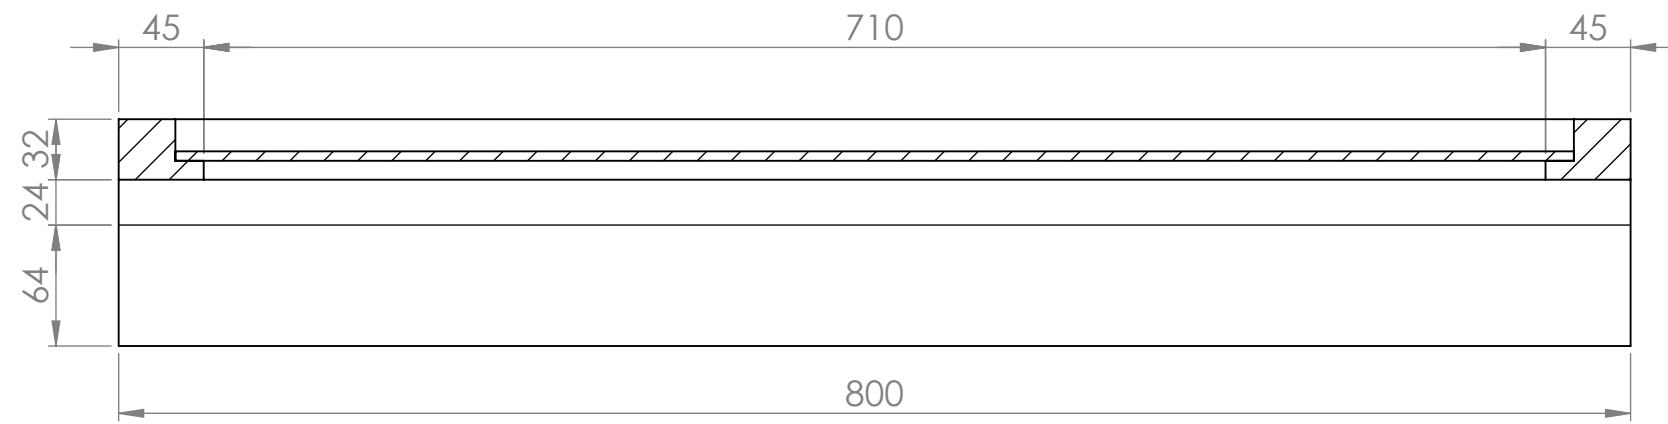

Top View - Section View

Front View

Side View - Section View

| | | |
|-------------------------------|--------------|-------------------|
| LUSSO LUXURY LIVING | Product Name | Deco Gainsborough |
| | Material | Wood |
| | Size, mm | 800 x 750 x 120 |

All dimensions provided in millimeters.