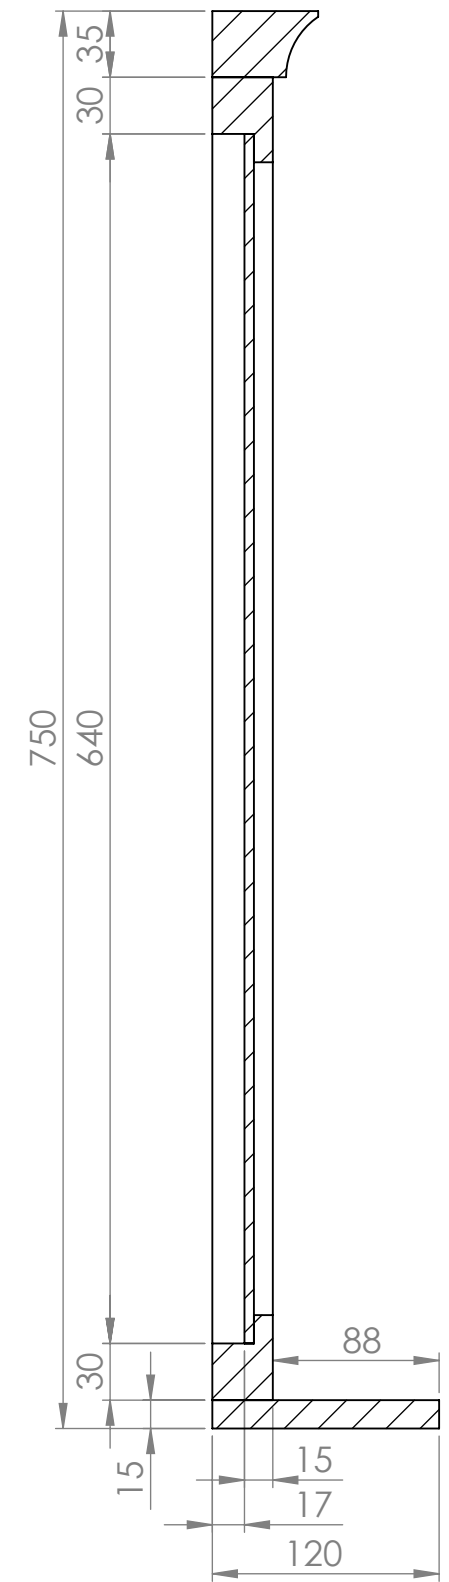

Top View - Section View

Front View

Side View - Section View

| | | |
|-------------------------------|--------------|-------------------|
| LUSSO LUXURY LIVING | Product Name | Deco Gainsborough |
| | Material | Wood |
| | Size, mm | 800 x 750 x 120 |

All dimensions provided in millimeters.