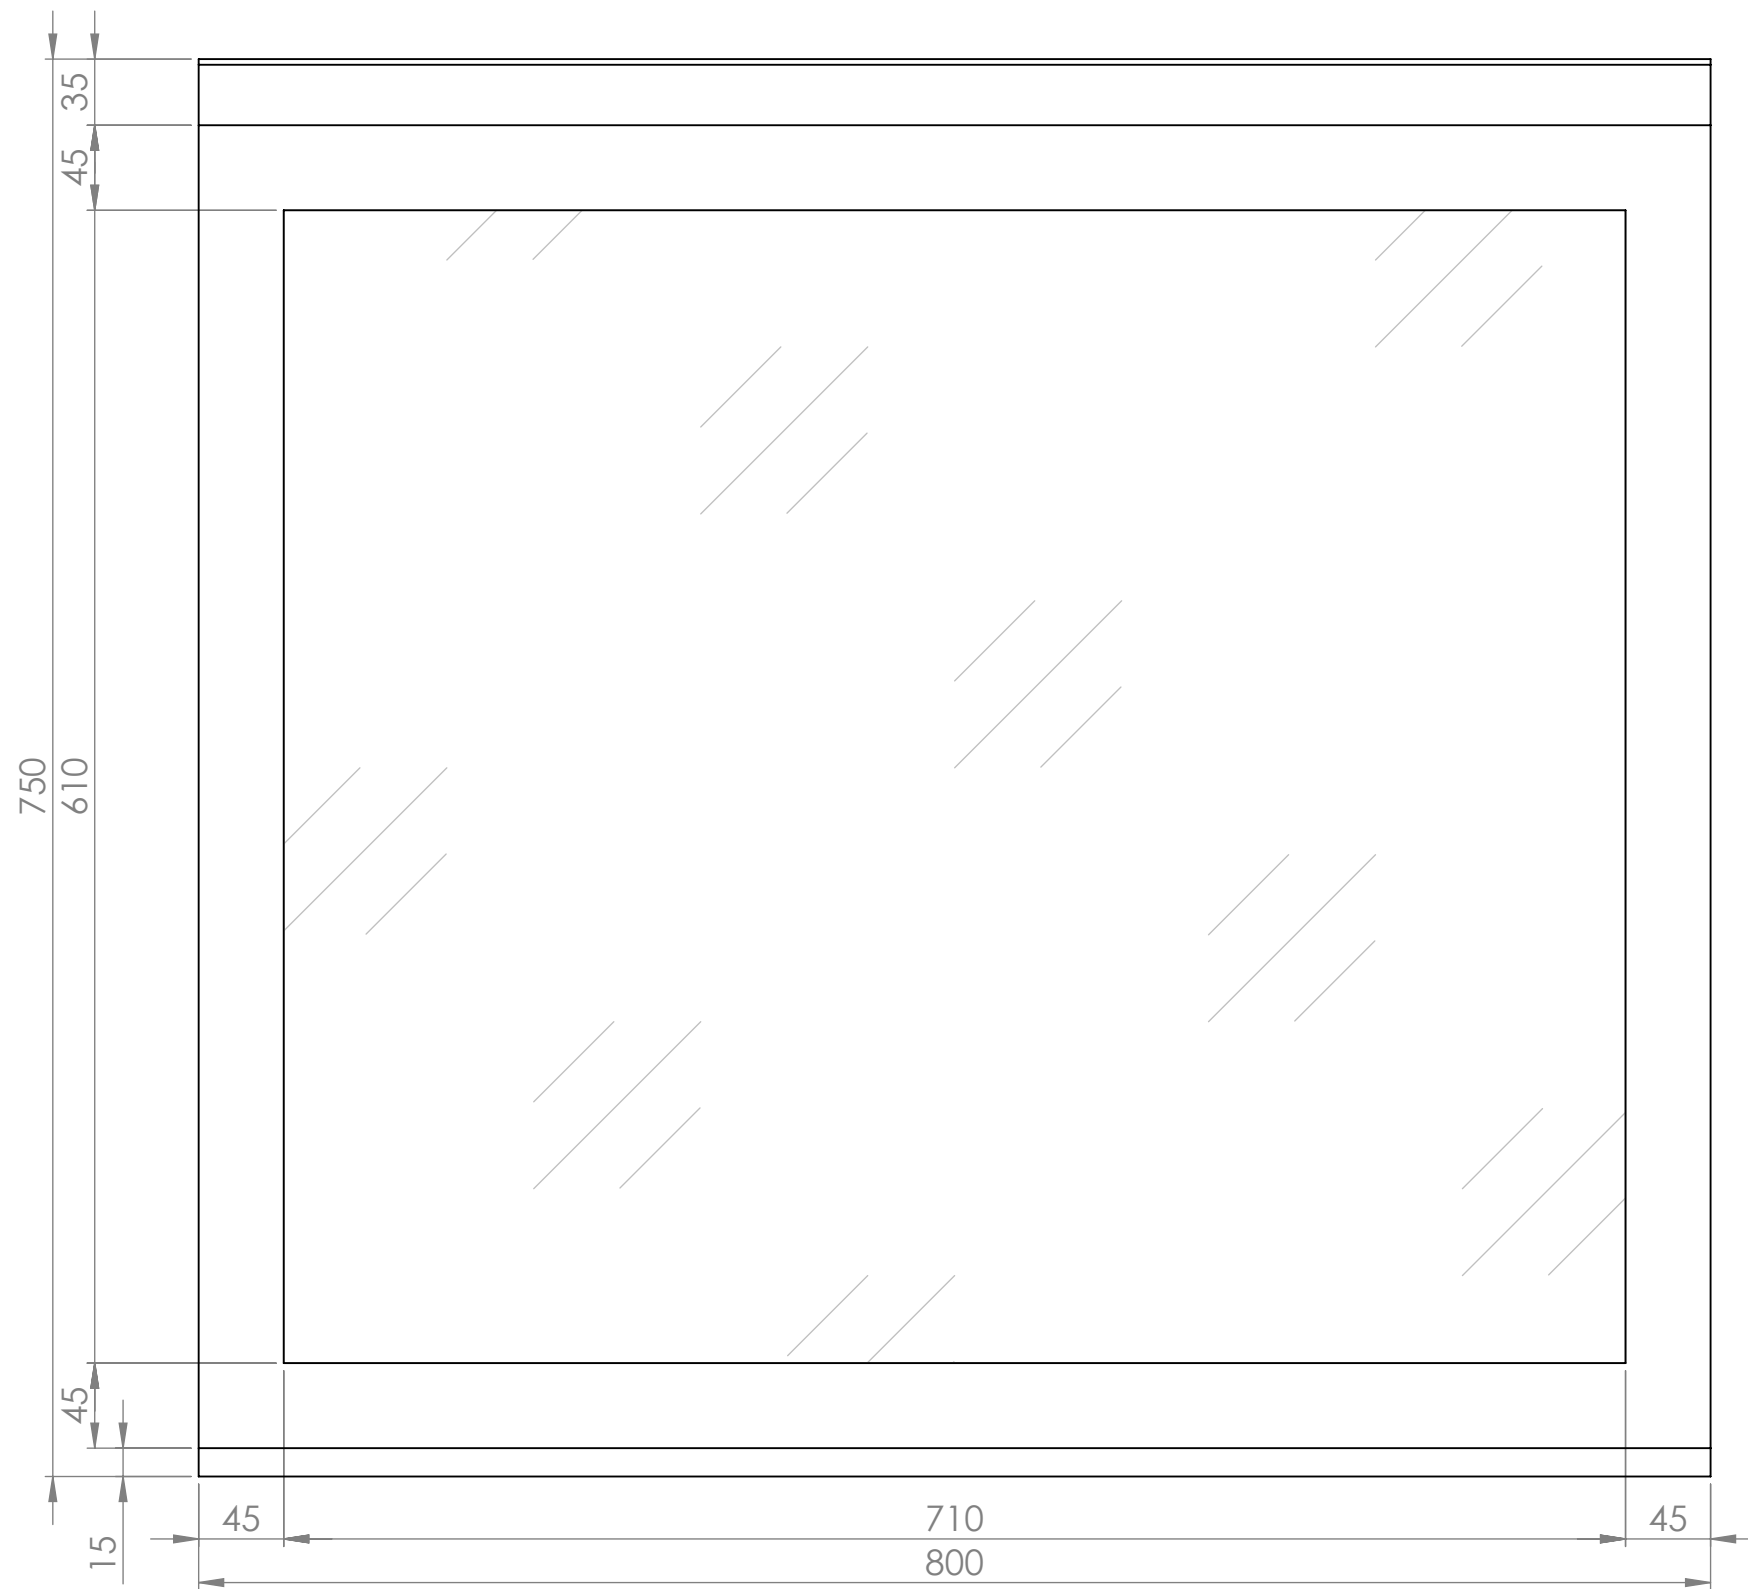

Top View - Section View

Front View

Side View - Section View

| | | |
|-------------------------------|--------------|-------------------|
| LUSSO LUXURY LIVING | Product Name | Deco Gainsborough |
| | Material | Wood |
| | Size, mm | 800 x 750 x 120 |

All dimensions provided in millimeters.