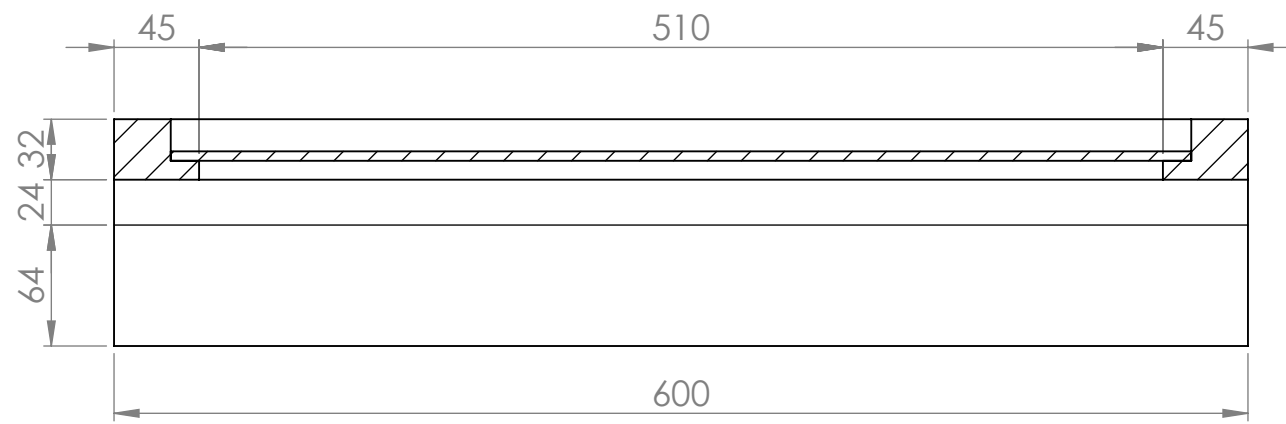

Top View - Section View

Front View

Side View - Section View

<b>LUSSO</b> LUXURY LIVING	Product Name	Deco Gainsborough
	Material	Wood
	Size, mm	600 x 750 x 120

All dimensions provided in millimeters.