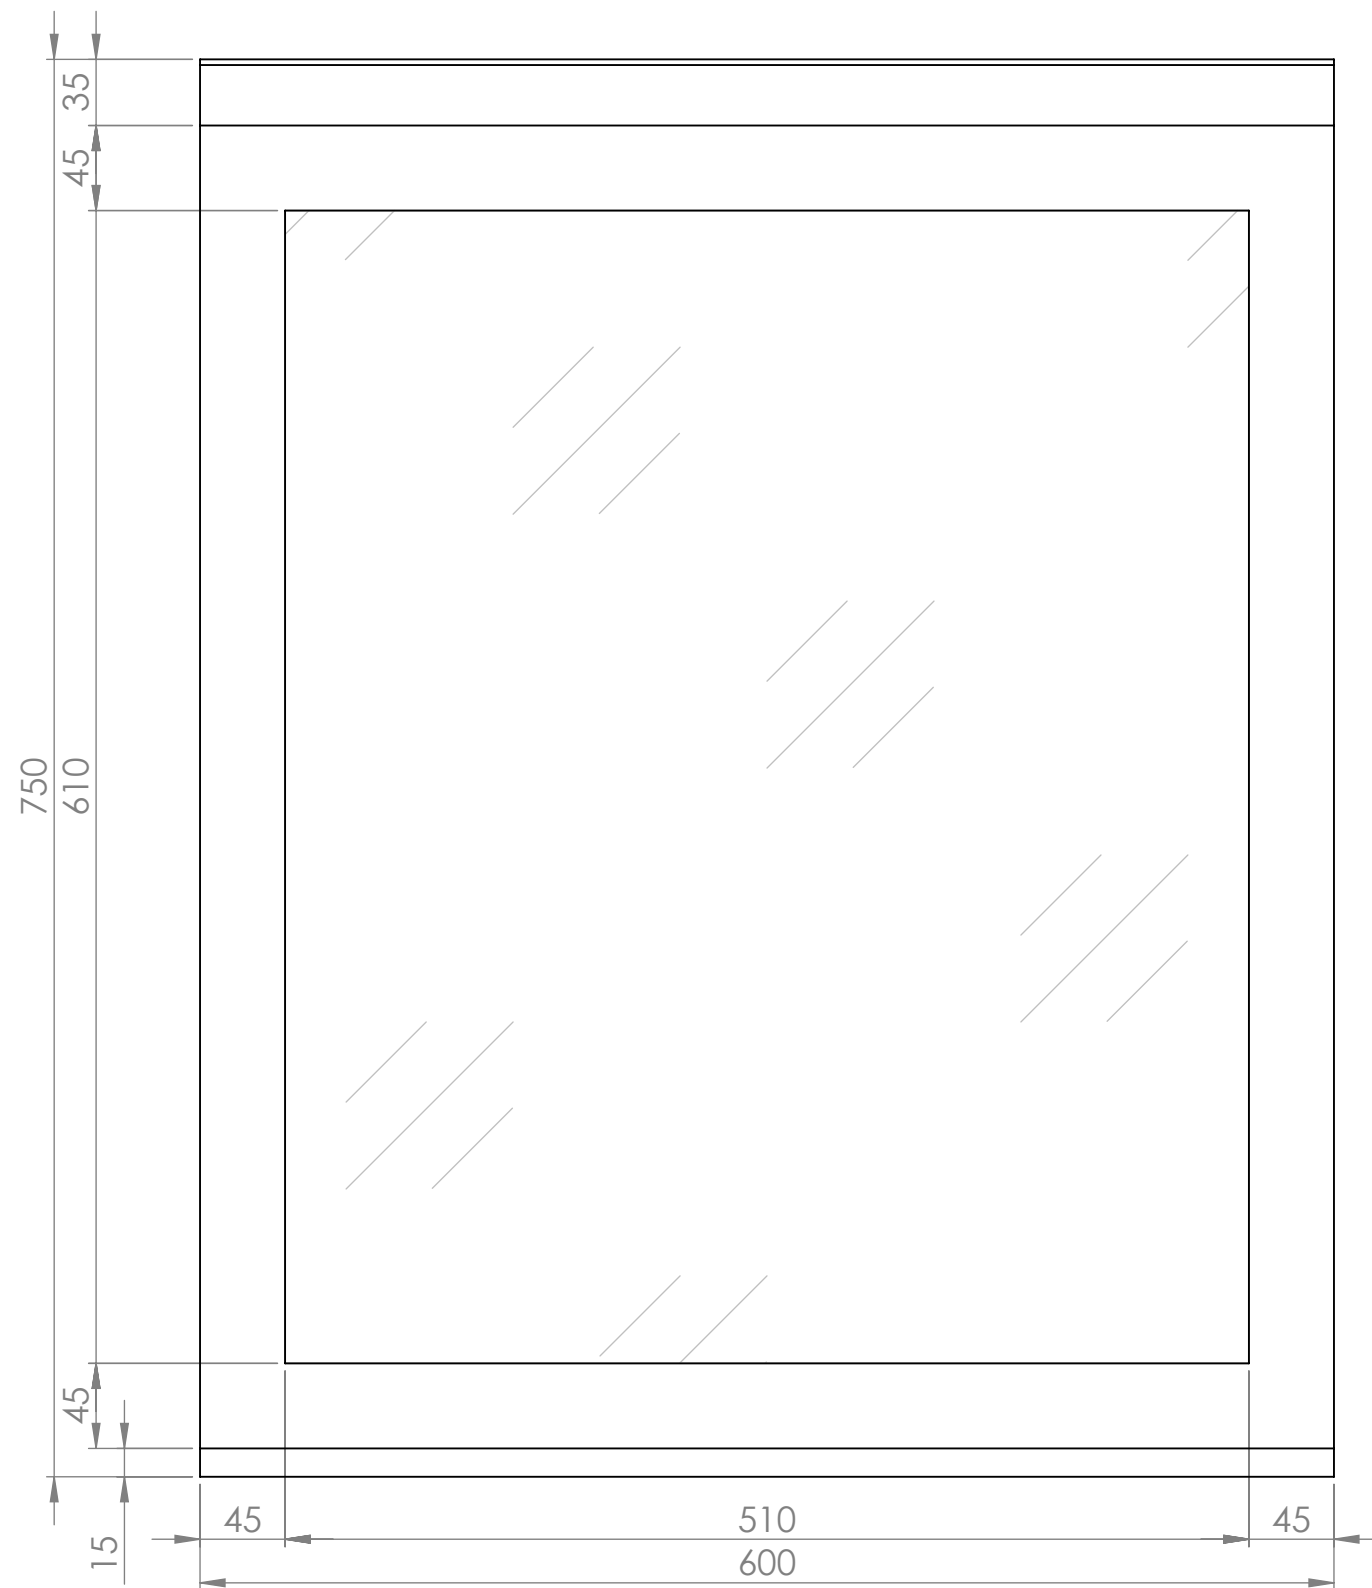

Top View - Section View

Front View

Side View - Section View

<b>LUSSO</b> LUXURY LIVING	Product Name	Deco Gainsborough
	Material	Wood
	Size, mm	600 x 750 x 120

All dimensions provided in millimeters.