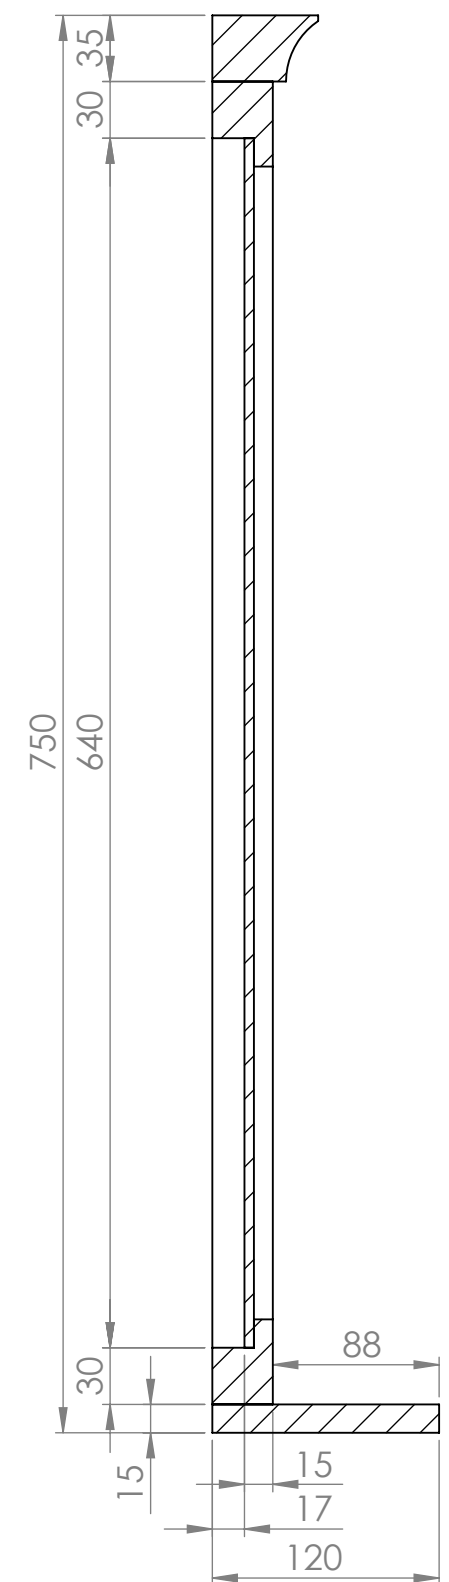

Top View - Section View

Front View

Side View - Section View

<b>LUSSO</b> LUXURY LIVING	Product Name	Deco Gainsborough
	Material	Wood
	Size, mm	600 x 750 x 120

All dimensions provided in millimeters.