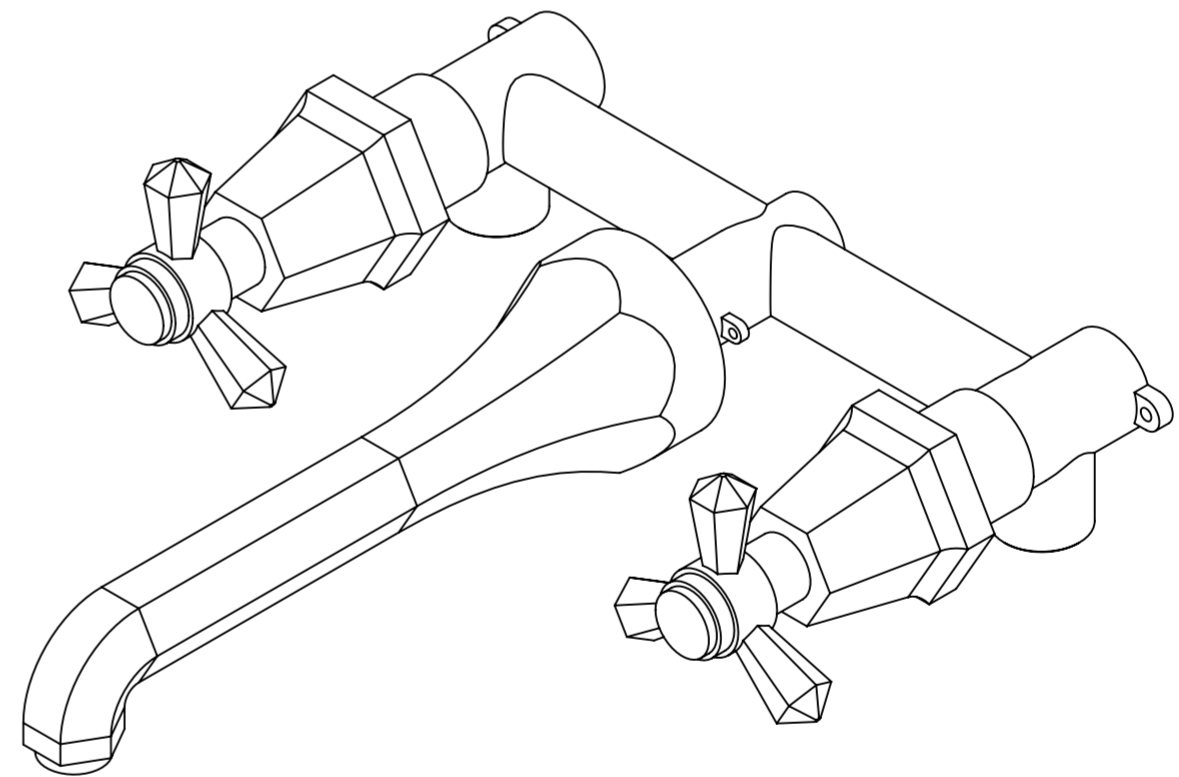

Front View

Side View

Top View

**LUSO**  
LUXURY LIVING

Product Range

Deco Eton

Product Name

Wall Mounted Basin Mixer Tap

*All dimensions provided in millimeters.*