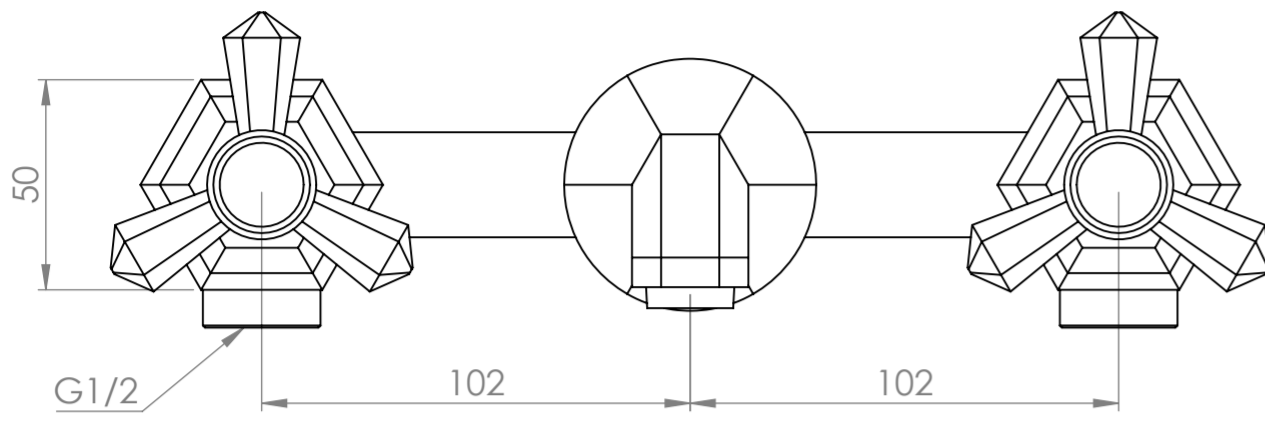

Front View

Side View

Top View

**LUSO**  
LUXURY LIVING

Product Range

Deco Eton

Product Name

Wall Mounted Basin Mixer Tap

*All dimensions provided in millimeters.*