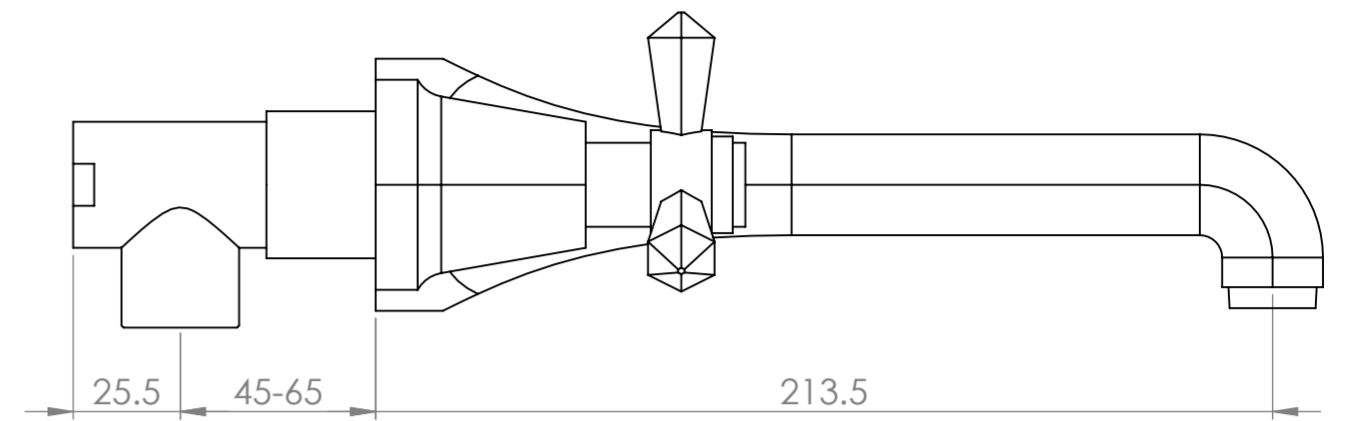

Front View

Side View

Top View

**LUSO**  
LUXURY LIVING

Product Range

Deco Eton

Product Name

Wall Mounted Basin Mixer Tap

*All dimensions provided in millimeters.*