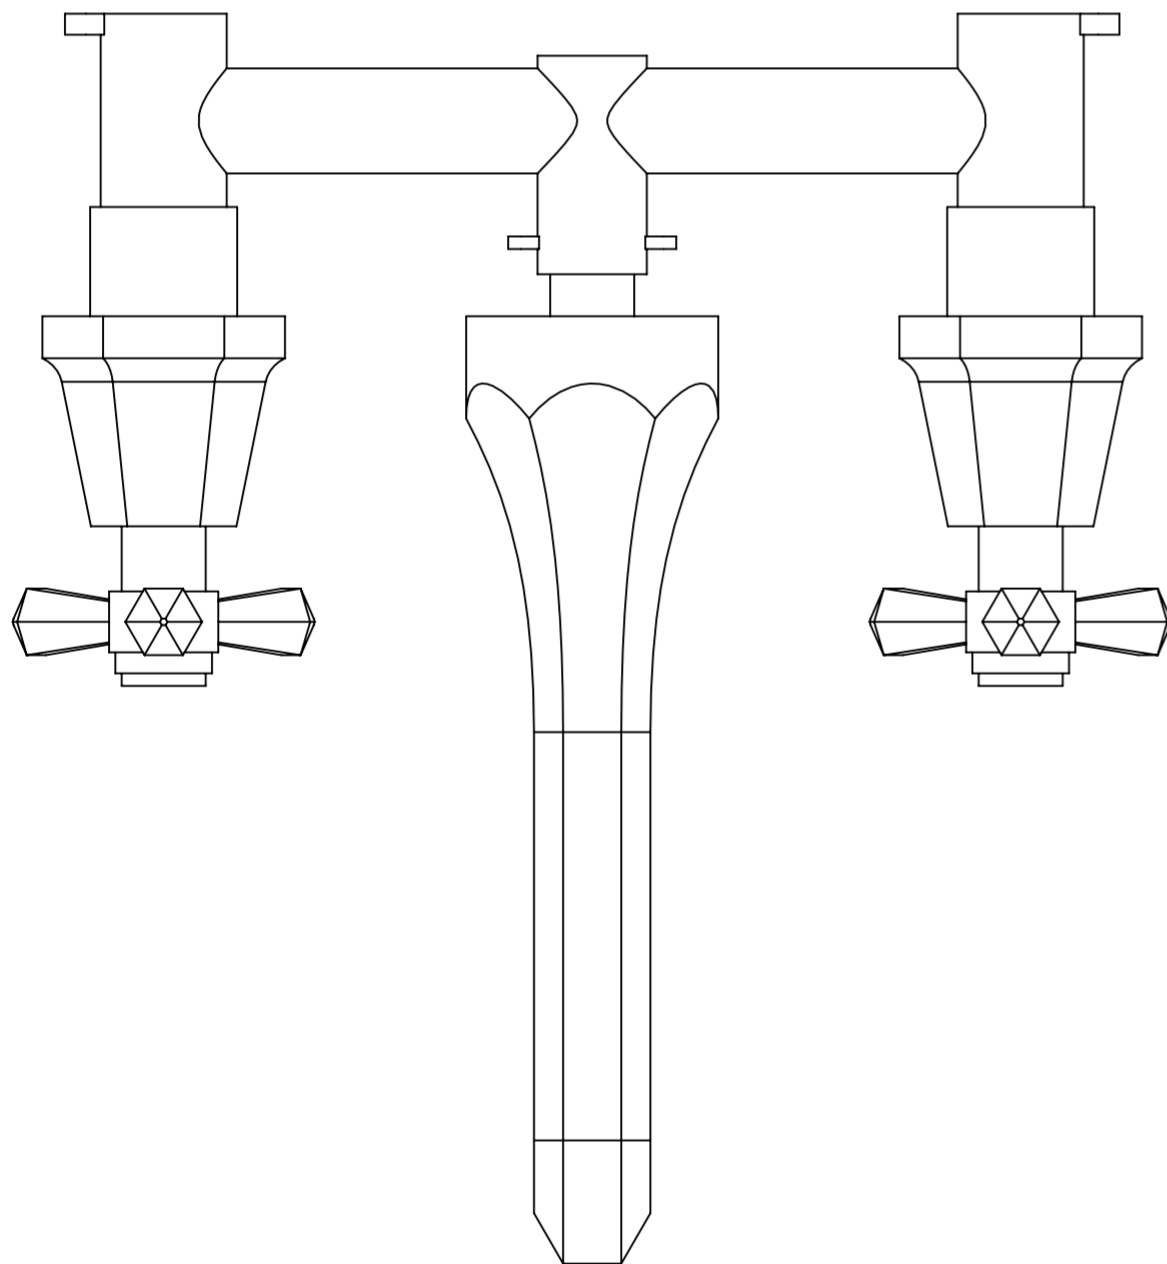

Front View

Side View

Top View

**LUSO**  
LUXURY LIVING

Product Range

Deco Eton

Product Name

Wall Mounted Basin Mixer Tap

*All dimensions provided in millimeters.*