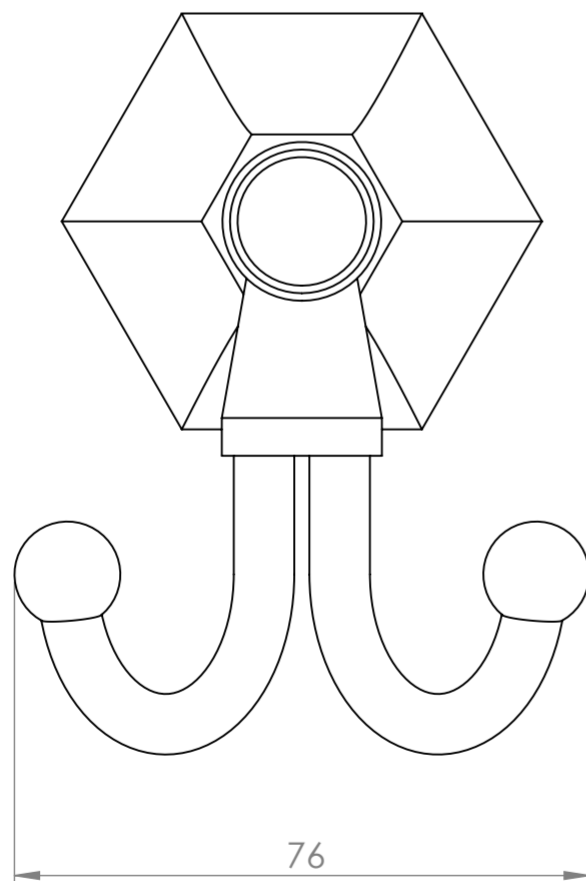

Side View

Front View

LUSSO
LUXURY LIVING

Product Range	Deco Eton
Product Name	Double Robe Towel Hook

All dimensions provided in millimeters.