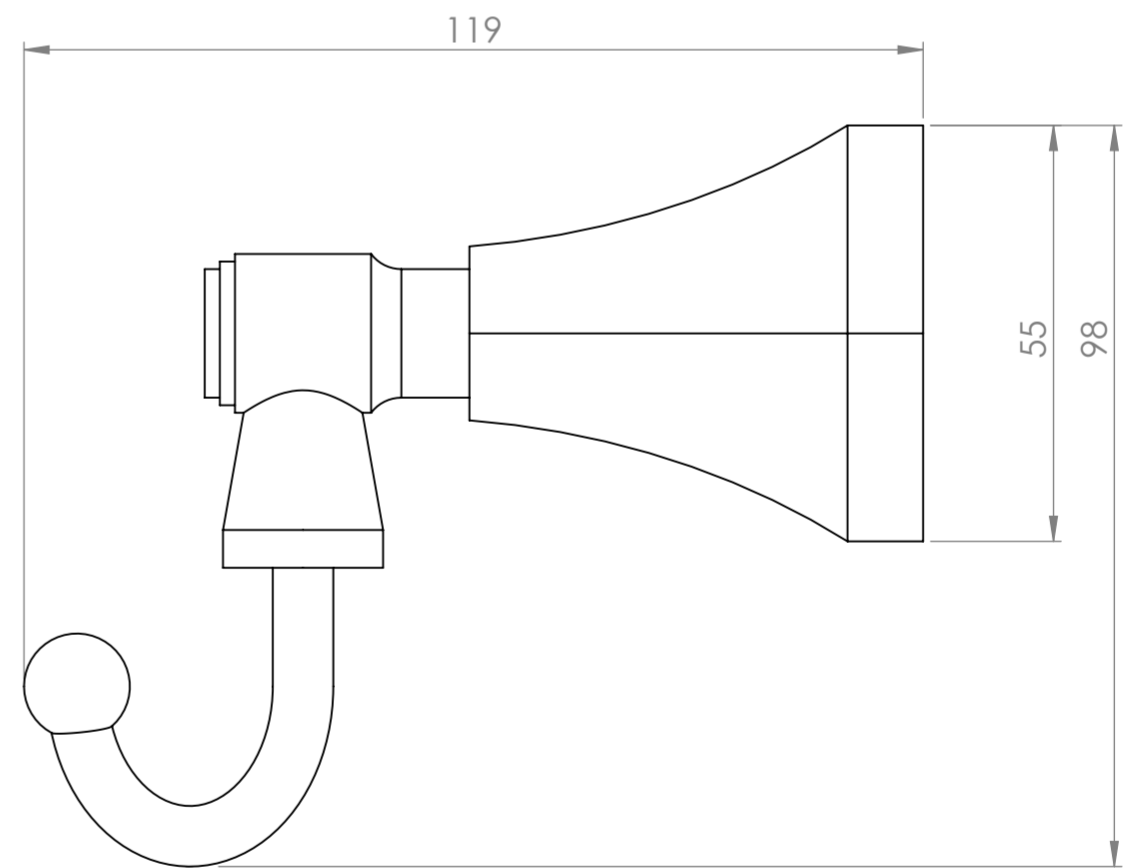

Side View

Front View

LUSSO
LUXURY LIVING

Product Range	Deco Eton
Product Name	Double Robe Towel Hook

All dimensions provided in millimeters.