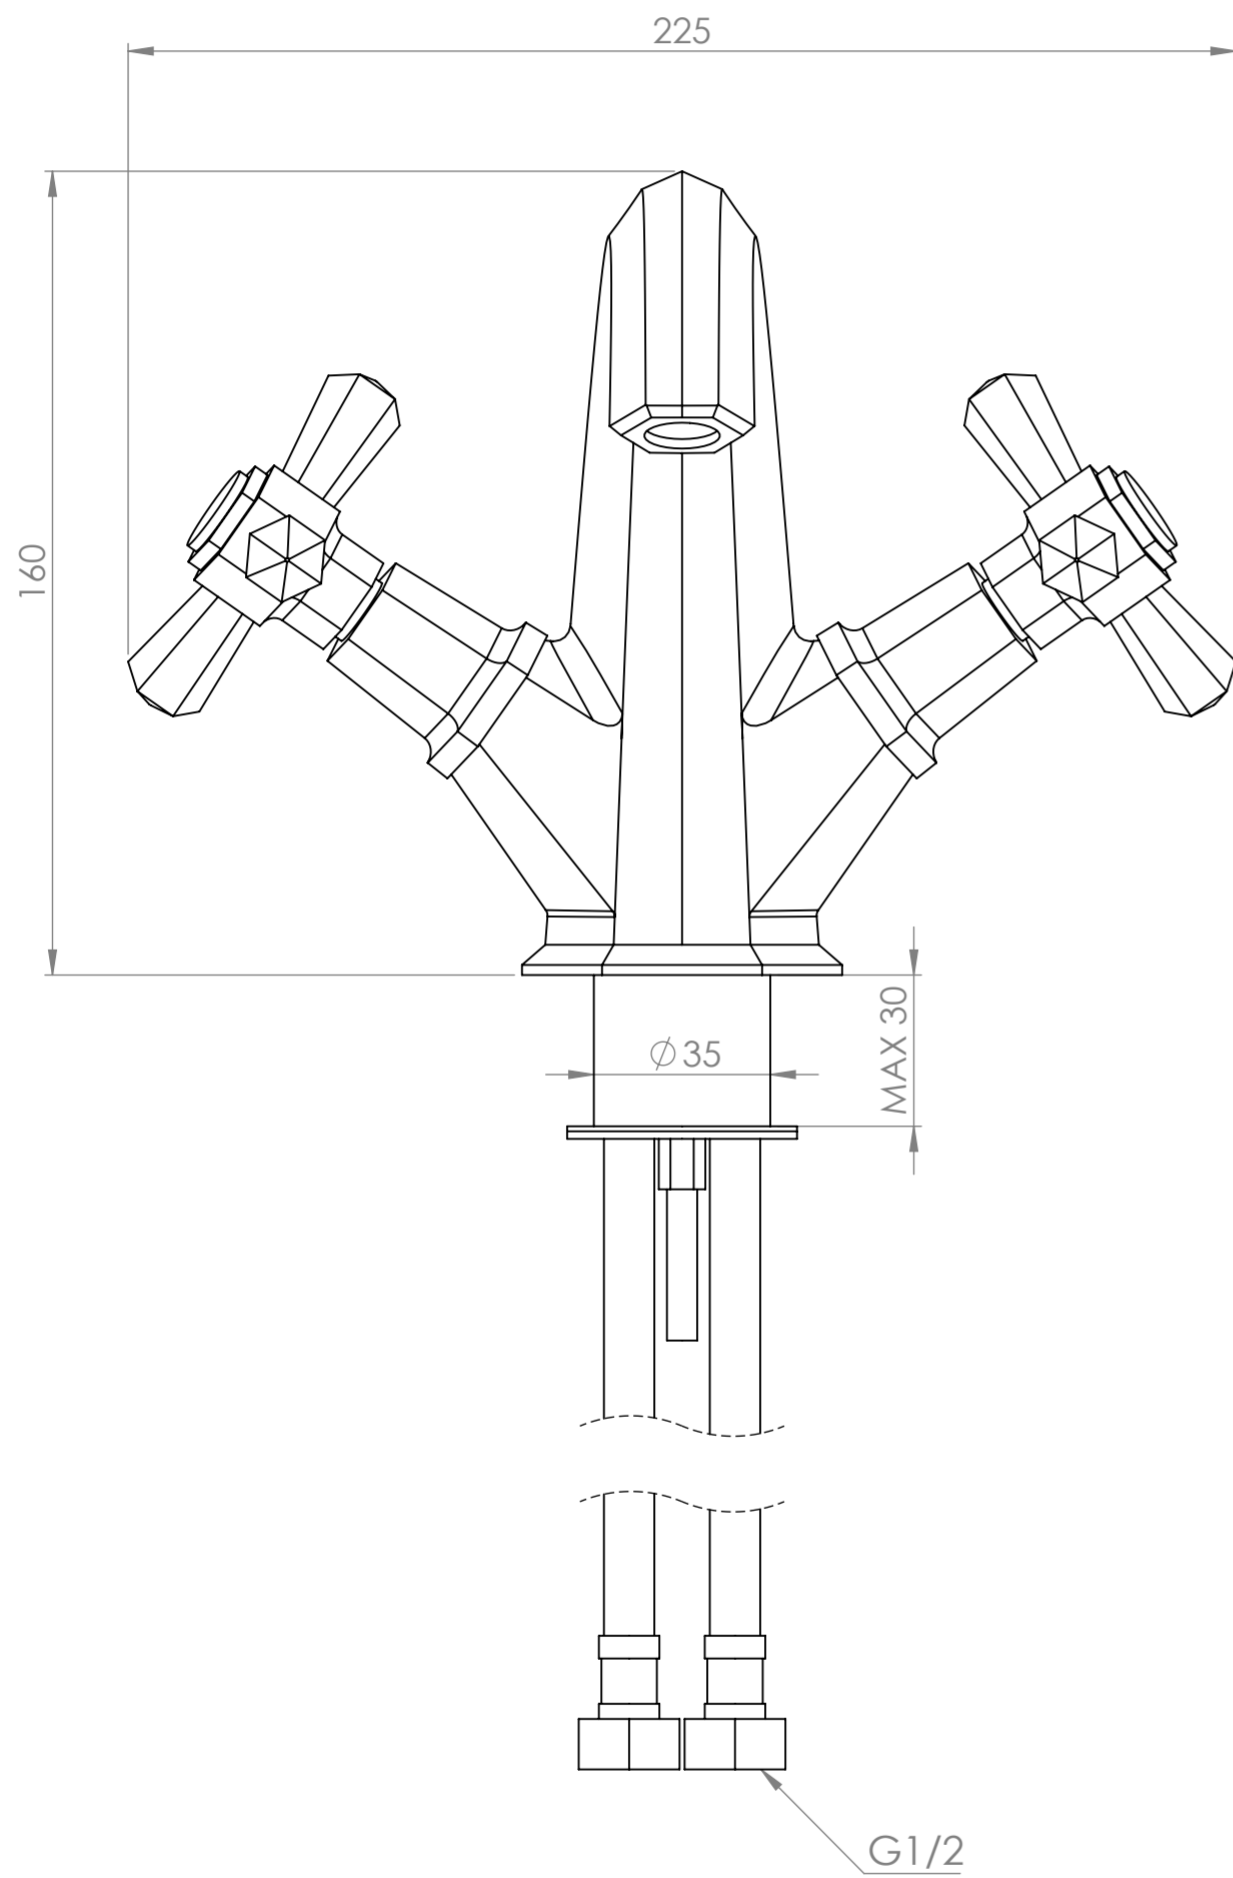

Front View

Side View

**LUSO**  
LUXURY LIVING

Product Range

Deco Eton

Product Name

Deck Mounted Basin Mixer Tap

*All dimensions provided in millimeters.*