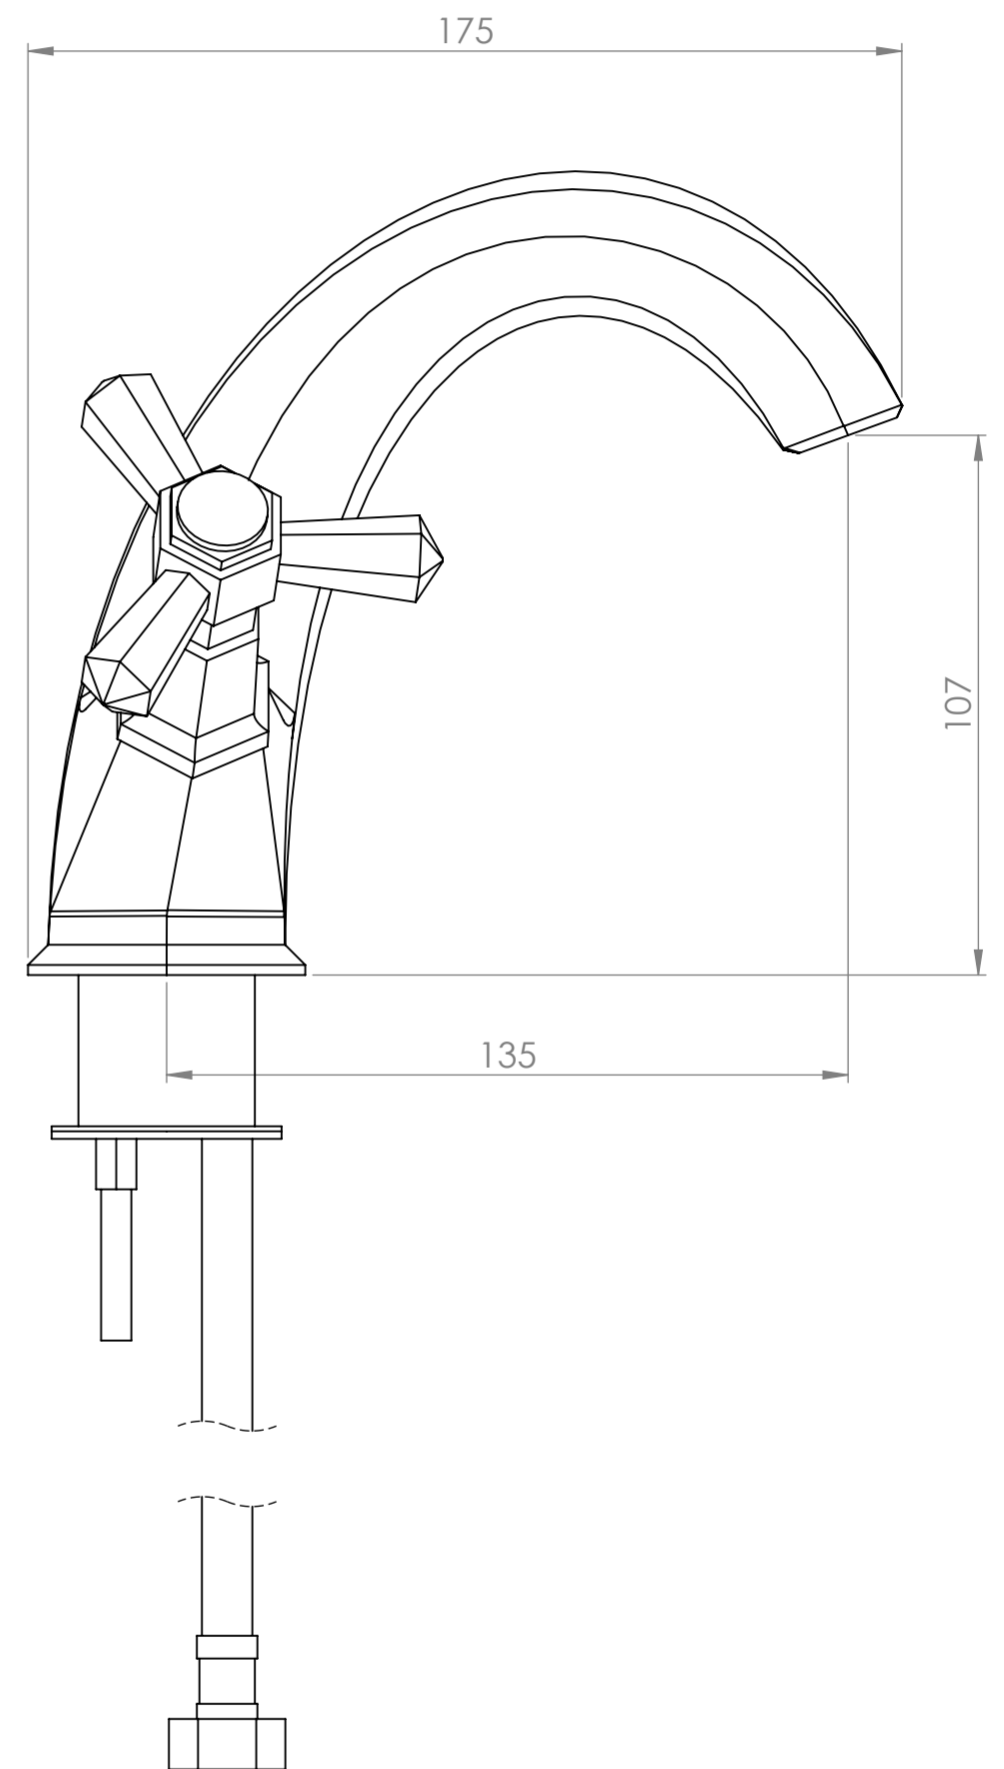

Front View

Side View

**LUSO**  
LUXURY LIVING

Product Range

Deco Eton

Product Name

Deck Mounted Basin Mixer Tap

*All dimensions provided in millimeters.*