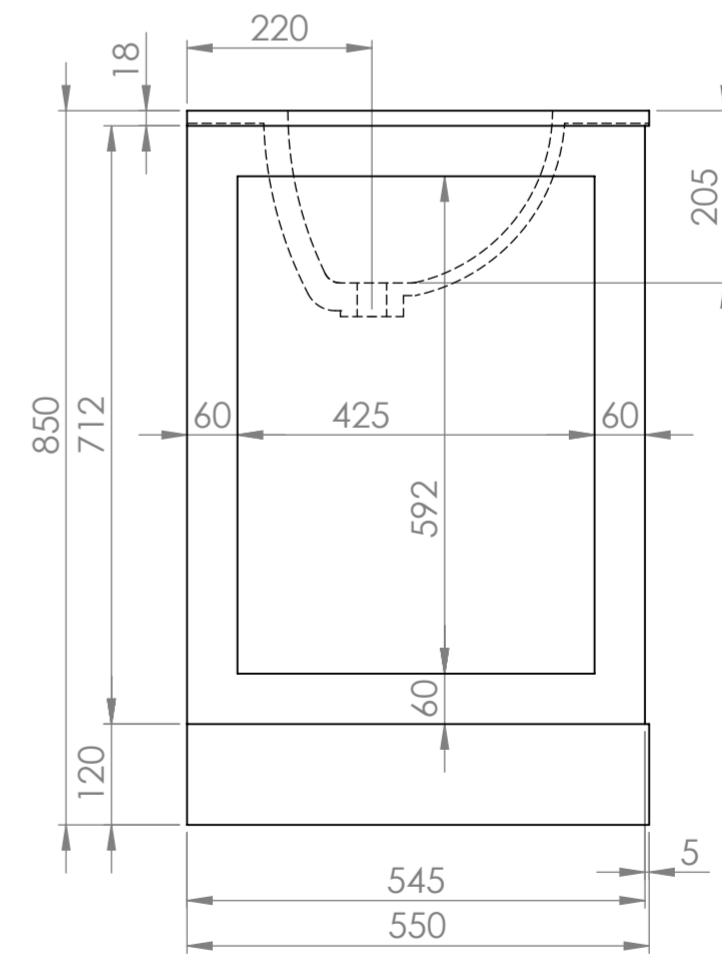

Top View

Front View

Side View

LUSO
LUXURY LIVING

Product Name	Eaton
Product Size (mm)	1600 x 550 x 850

All dimensions provided in millimeters.