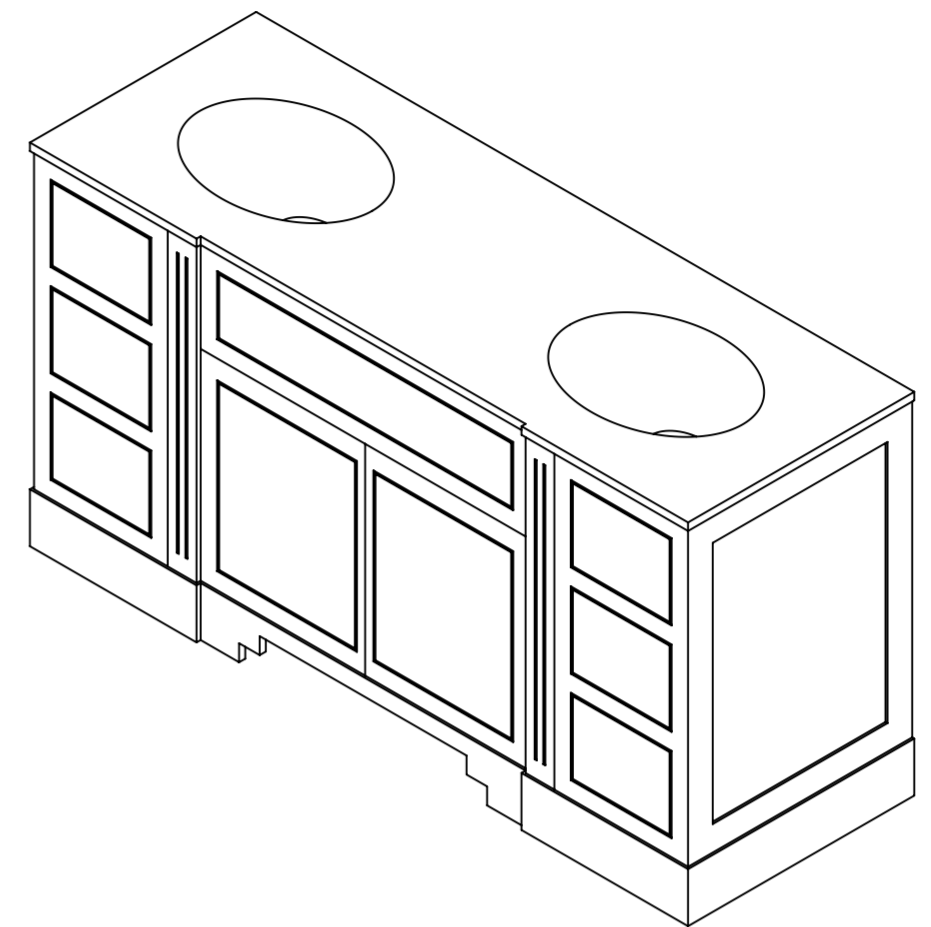

Top View

Front View

Side View

LUSO
LUXURY LIVING

Product Name	Eaton
Product Size (mm)	1600 x 550 x 850

All dimensions provided in millimeters.