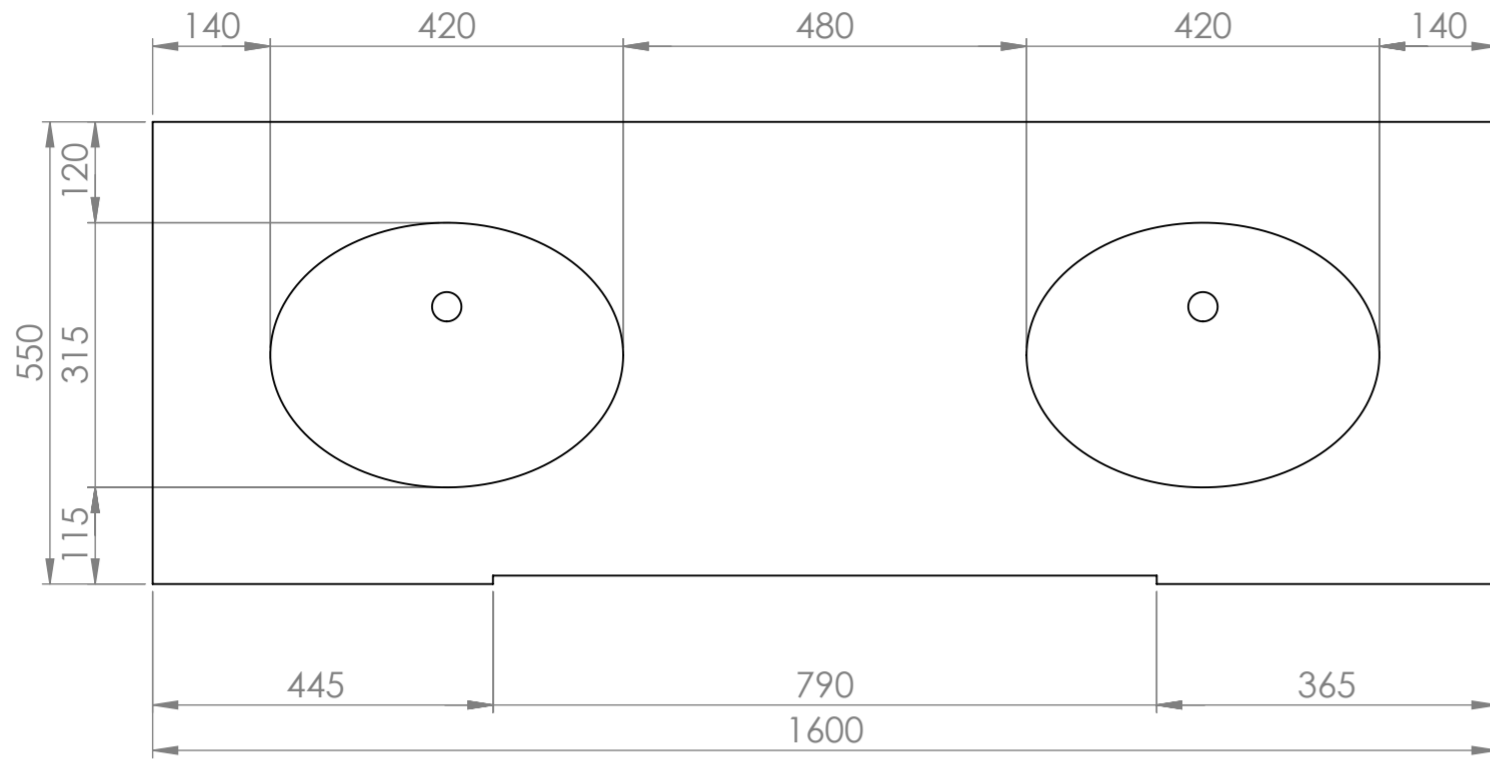

Top View

Front View

Side View

LUSO
LUXURY LIVING

Product Name	Eaton
Product Size (mm)	1600 x 550 x 850

All dimensions provided in millimeters.