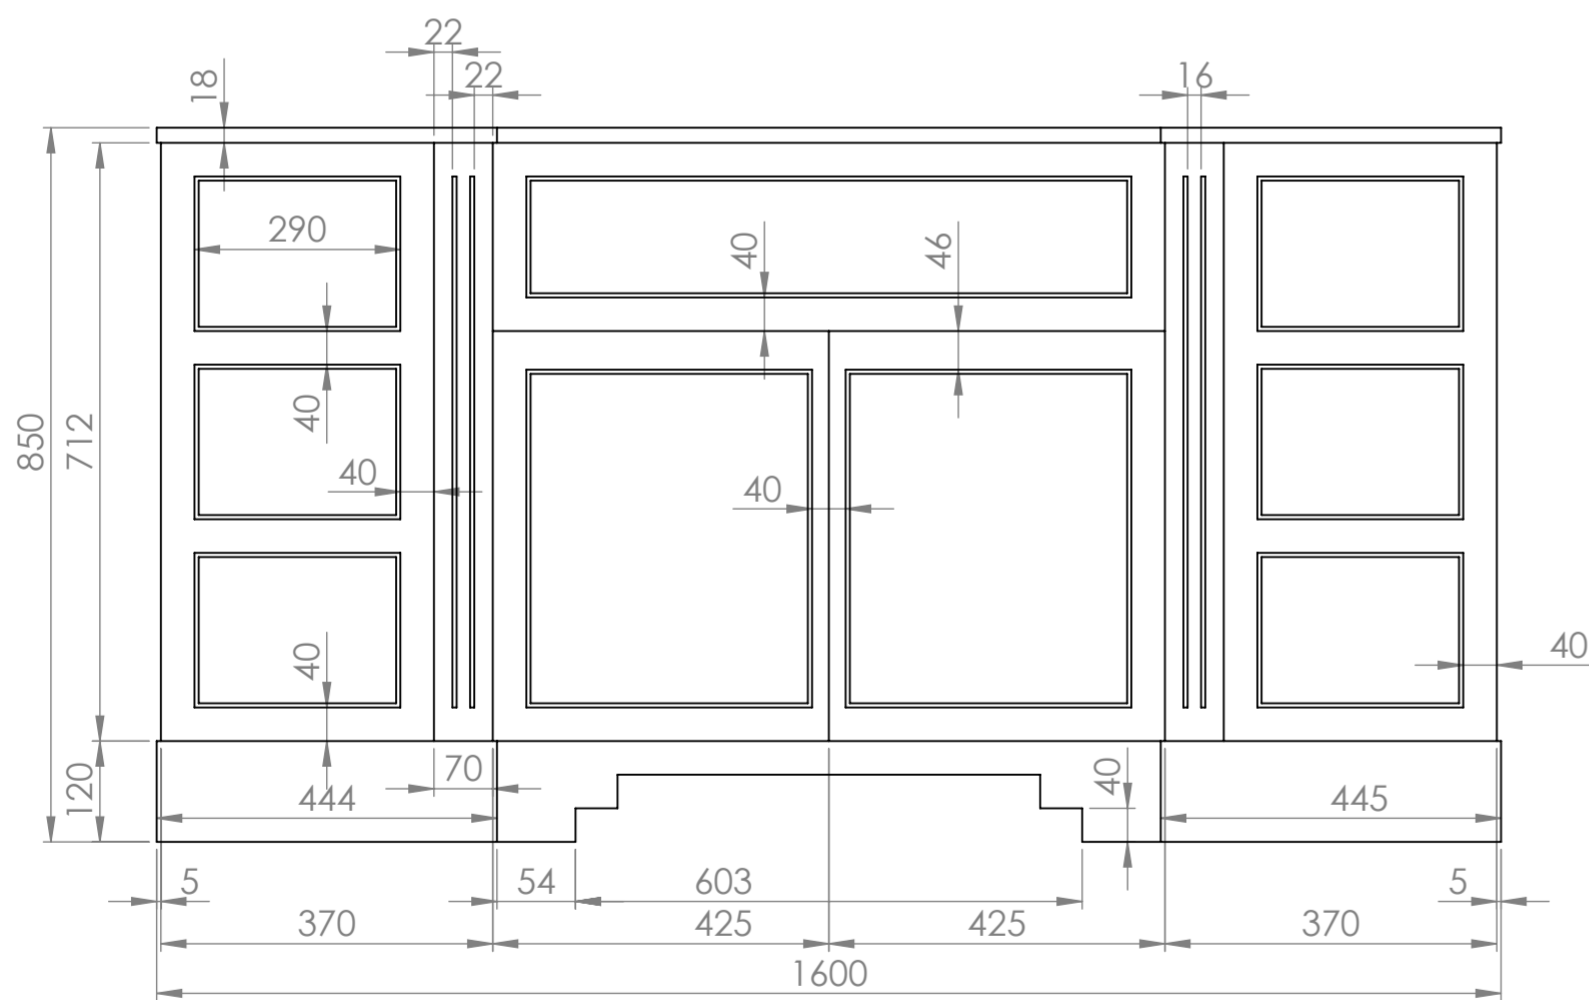

Top View

Front View

Side View

LUSO
LUXURY LIVING

Product Name	Eaton
Product Size (mm)	1600 x 550 x 850

All dimensions provided in millimeters.