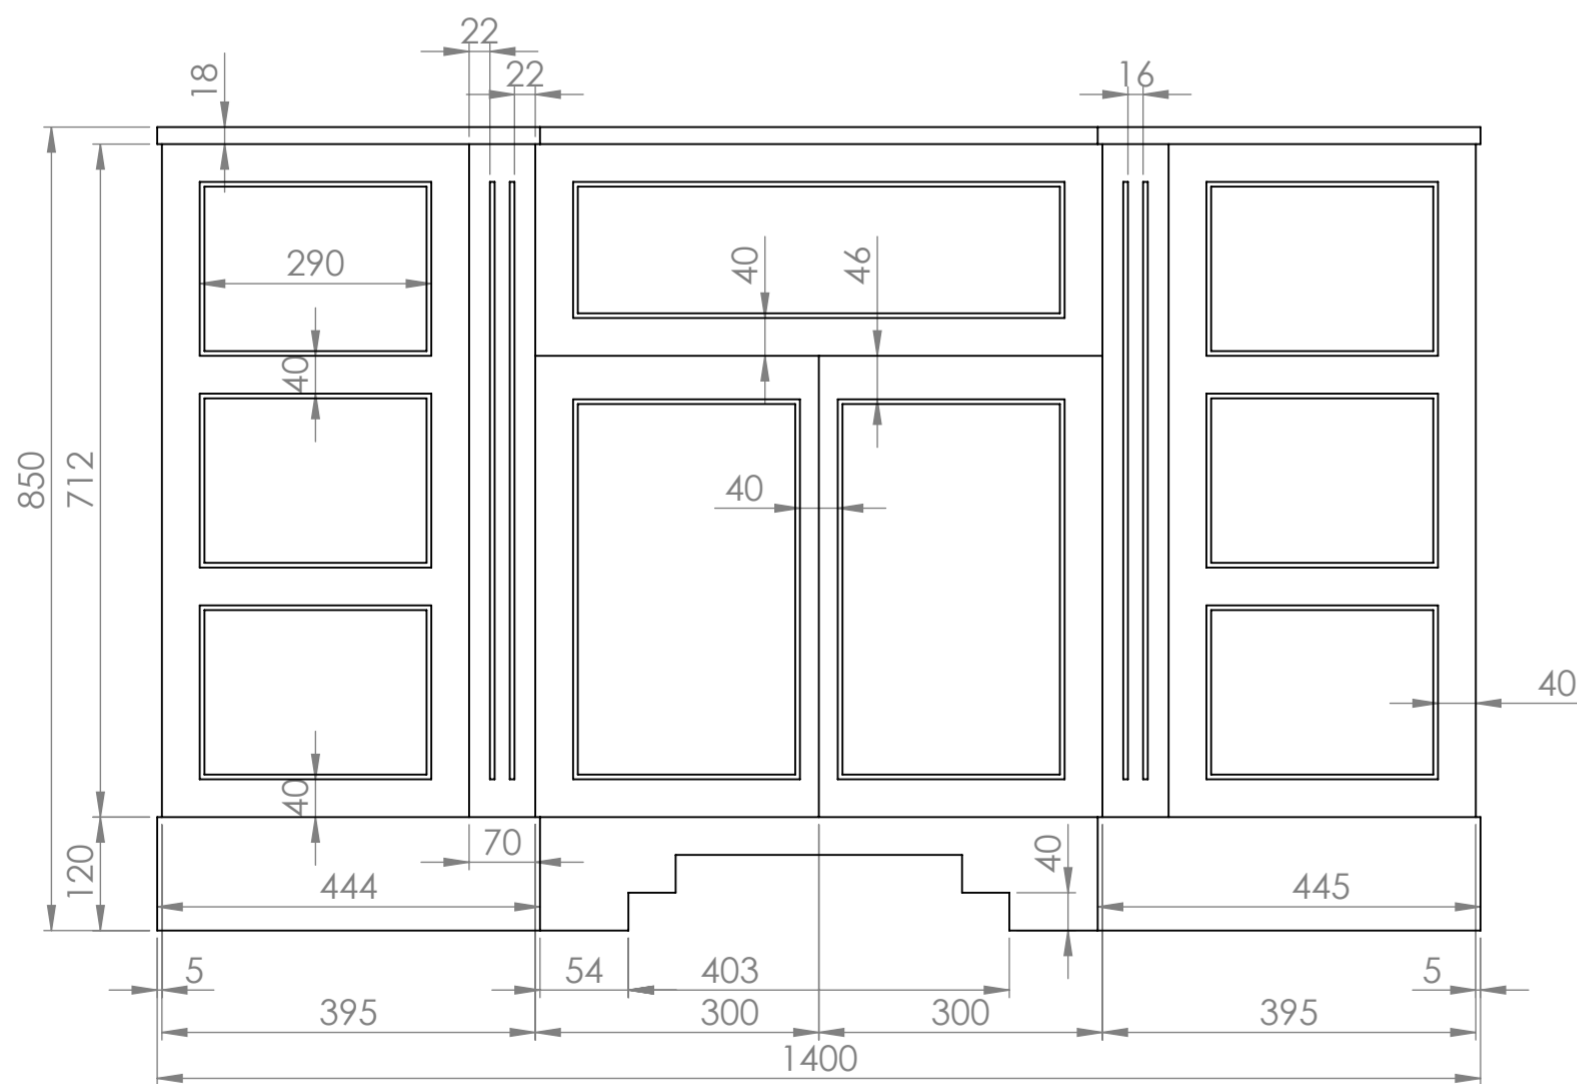

Top View

Front View

Side View

LUSSO
LUXURY LIVING

Product Name

Eaton

Product Size (mm)

1400 x 550 x 850

All dimensions provided in millimeters.