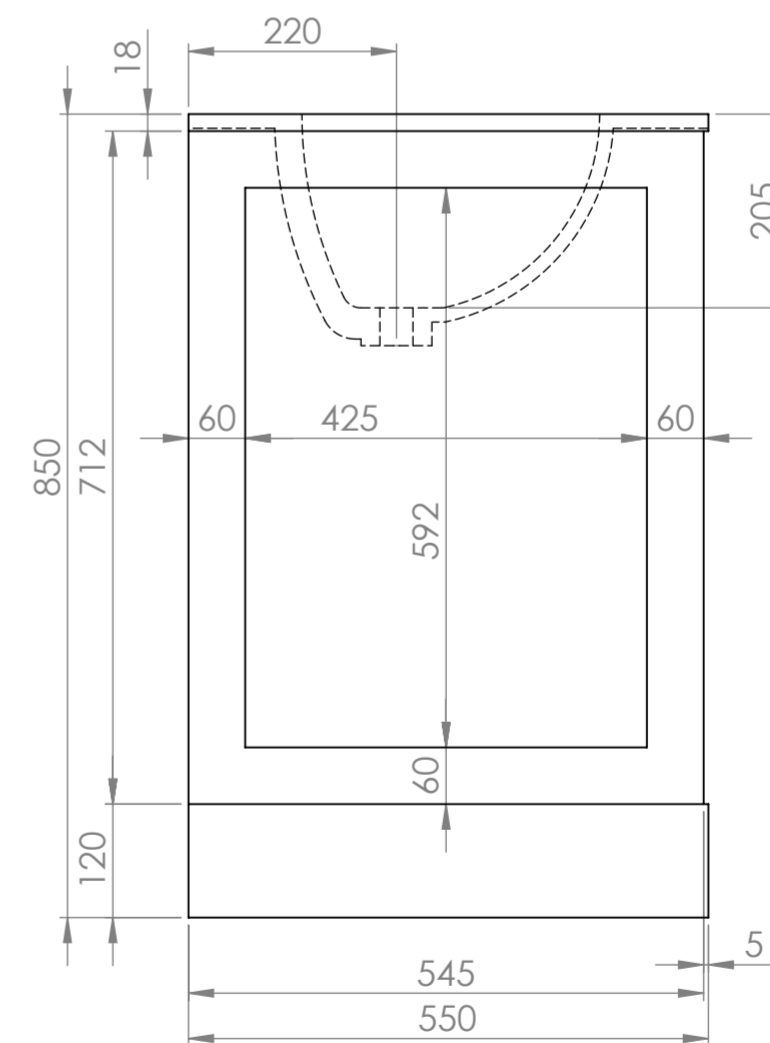

Top View

Front View

Side View

LUSSO
LUXURY LIVING

Product Name

Eaton

Product Size (mm)

1400 x 550 x 850

All dimensions provided in millimeters.