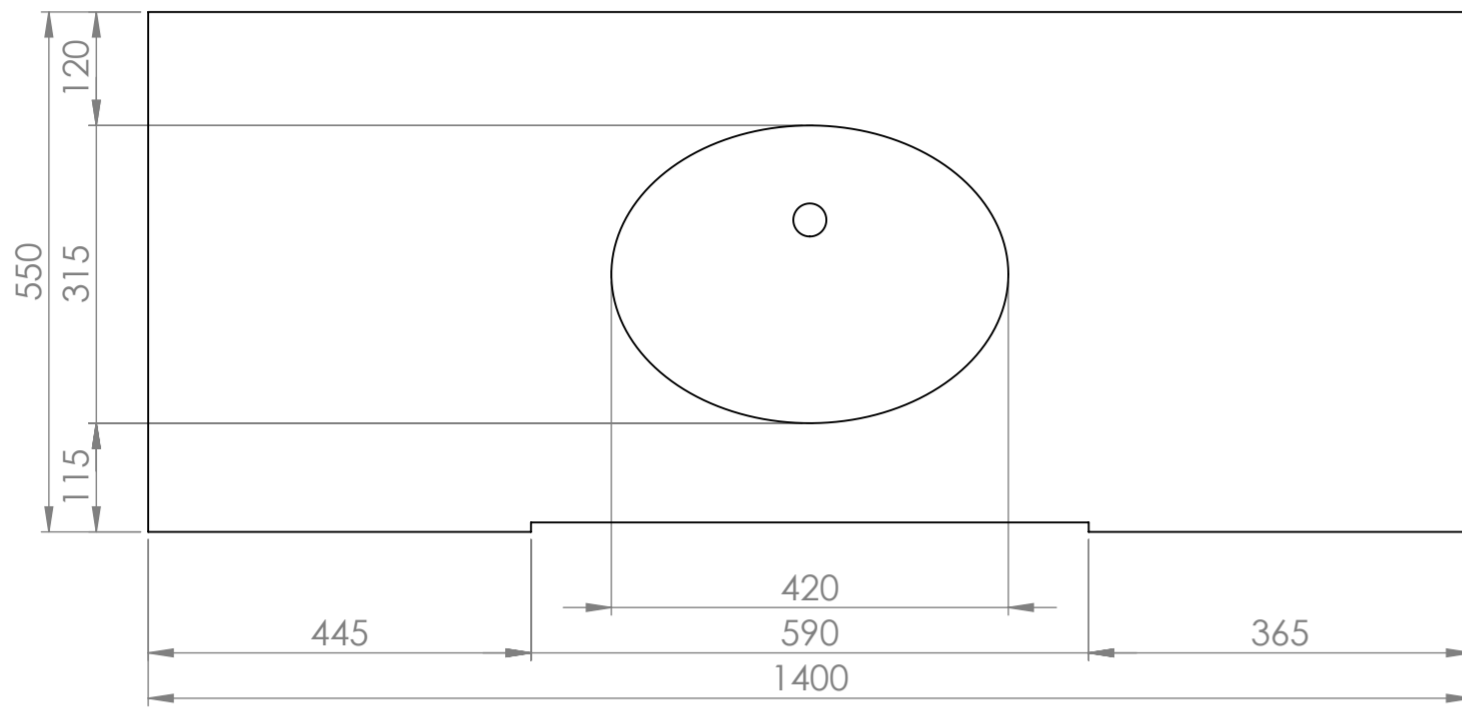

Top View

Front View

Side View

LUSSO
LUXURY LIVING

Product Name

Eaton

Product Size (mm)

1400 x 550 x 850

All dimensions provided in millimeters.