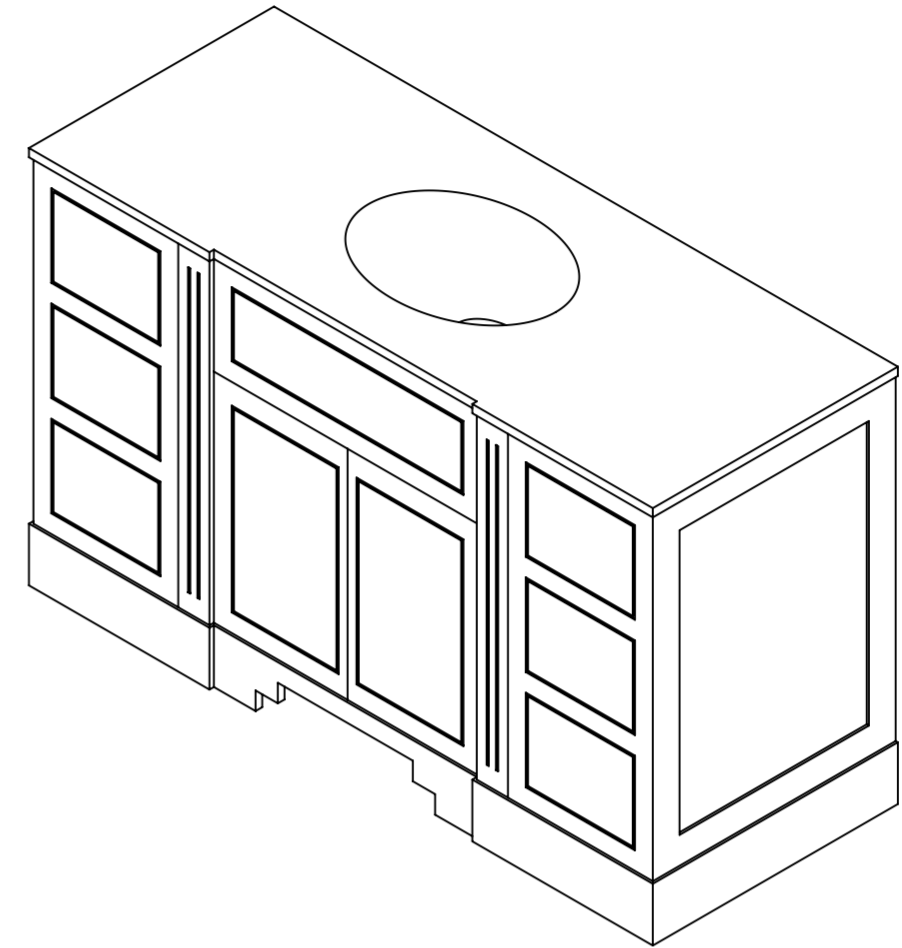

Top View

Front View

Side View

LUSSO
LUXURY LIVING

Product Name

Eaton

Product Size (mm)

1400 x 550 x 850

All dimensions provided in millimeters.