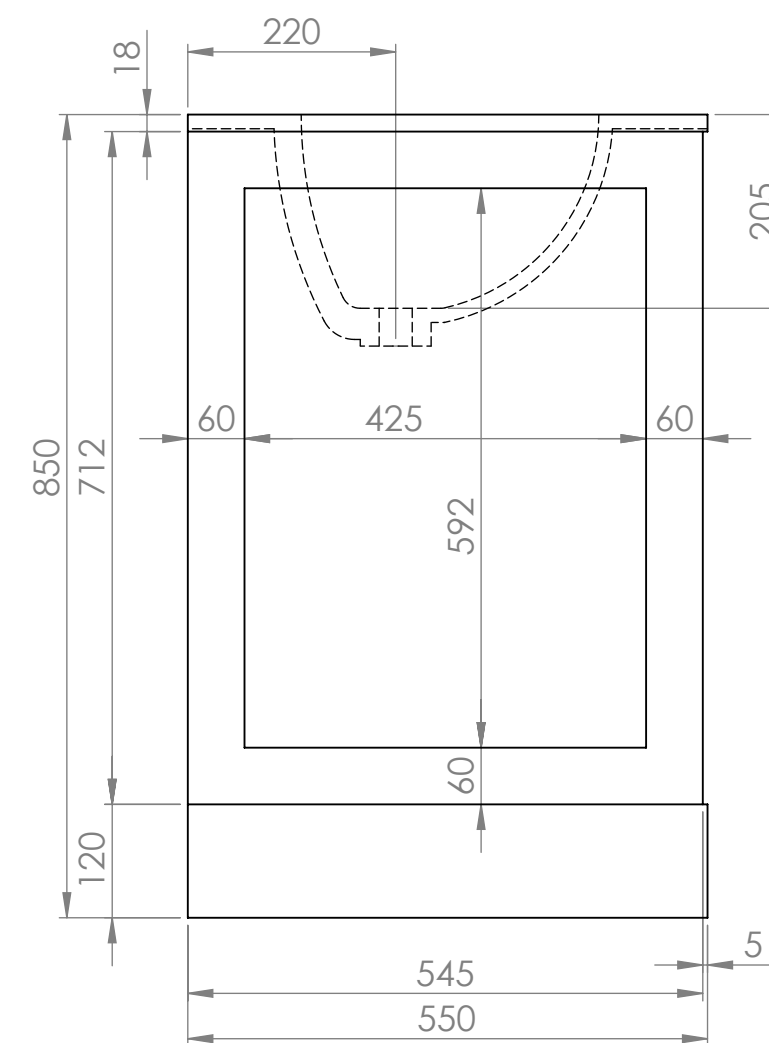

Top View

Front View

Side View

LUSSO LUXURY LIVING	Product Name	Eaton
	Product Size (mm)	1200 x 550 x 850

All dimensions provided in millimeters.