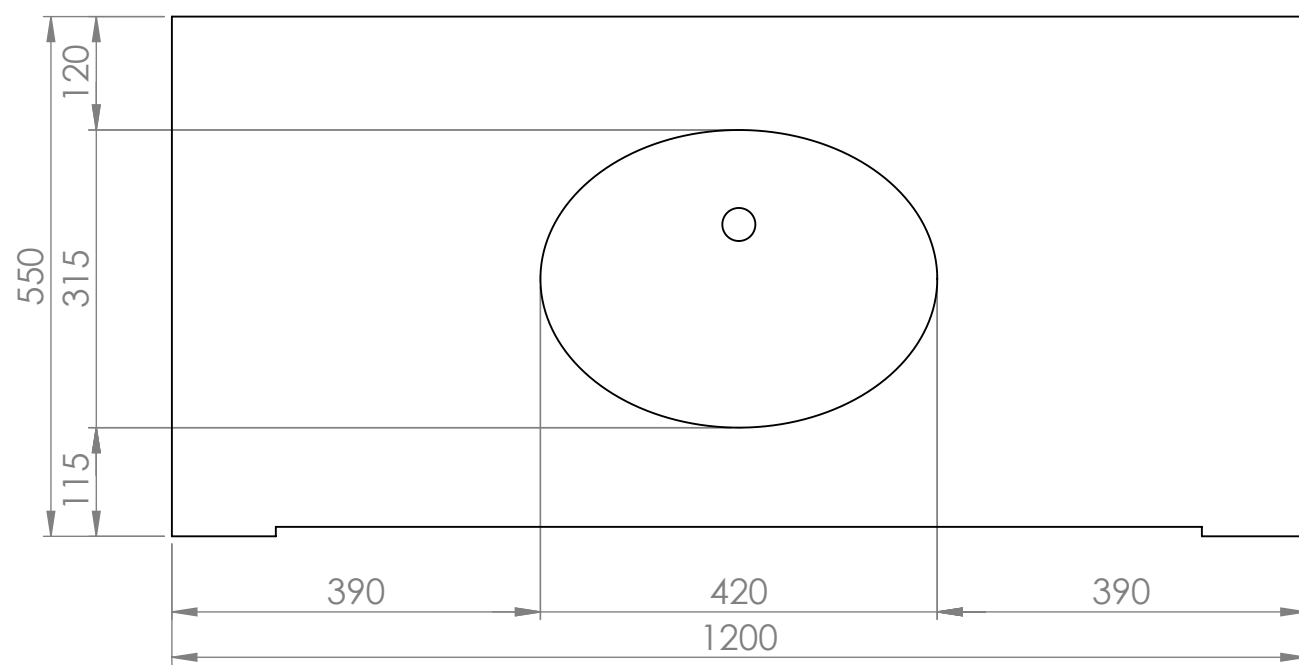

Top View

Front View

Side View

LUSSO LUXURY LIVING	Product Name	Eaton
	Product Size (mm)	1200 x 550 x 850

All dimensions provided in millimeters.