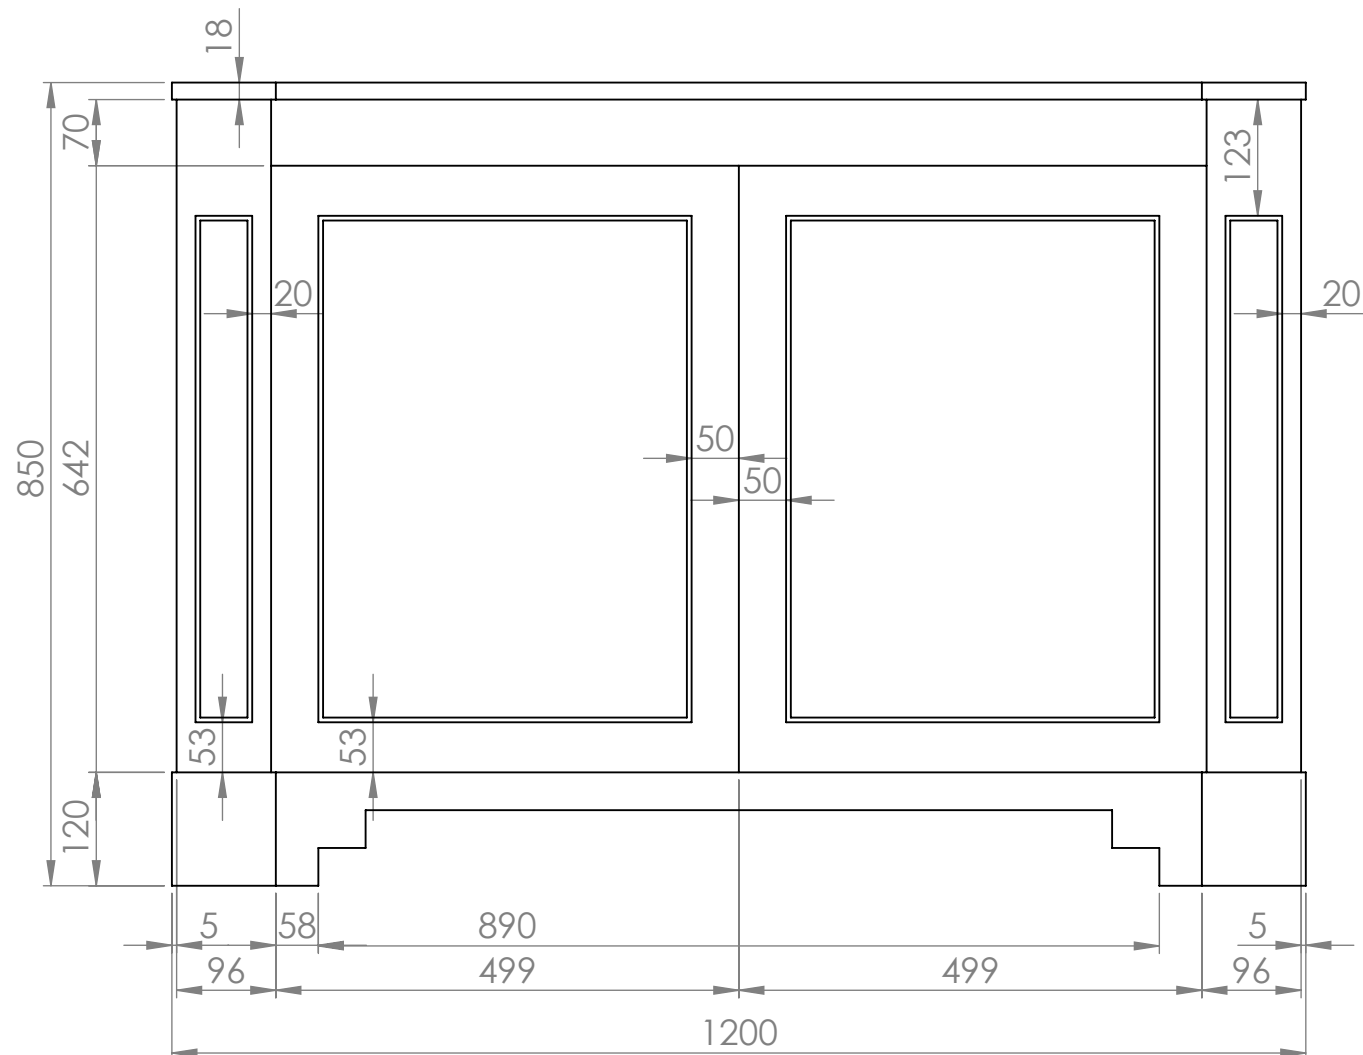

Top View

Front View

Side View

LUSSO LUXURY LIVING	Product Name	Eaton
	Product Size (mm)	1200 x 550 x 850

All dimensions provided in millimeters.