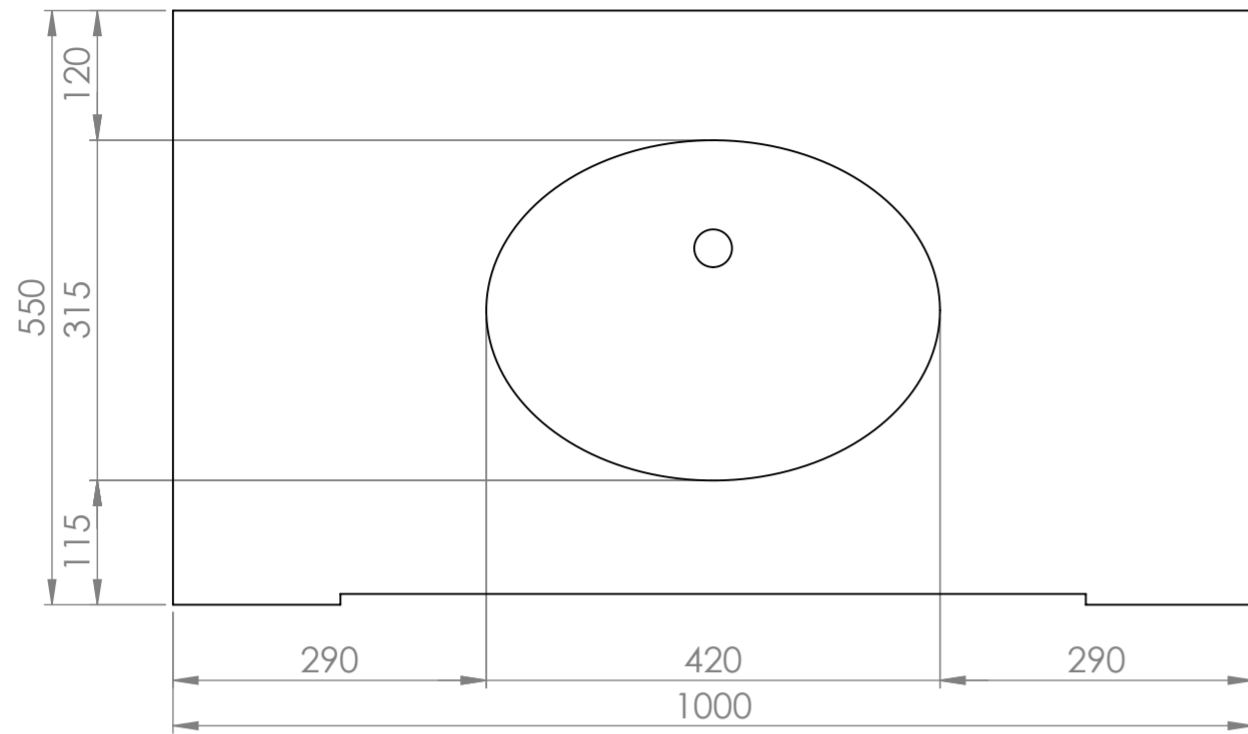

Top View

Front View

Side View

LUSSO
LUXURY LIVING

Product Name	Eaton
Product Size (mm)	1000 x 550 x 850

All dimensions provided in millimeters.