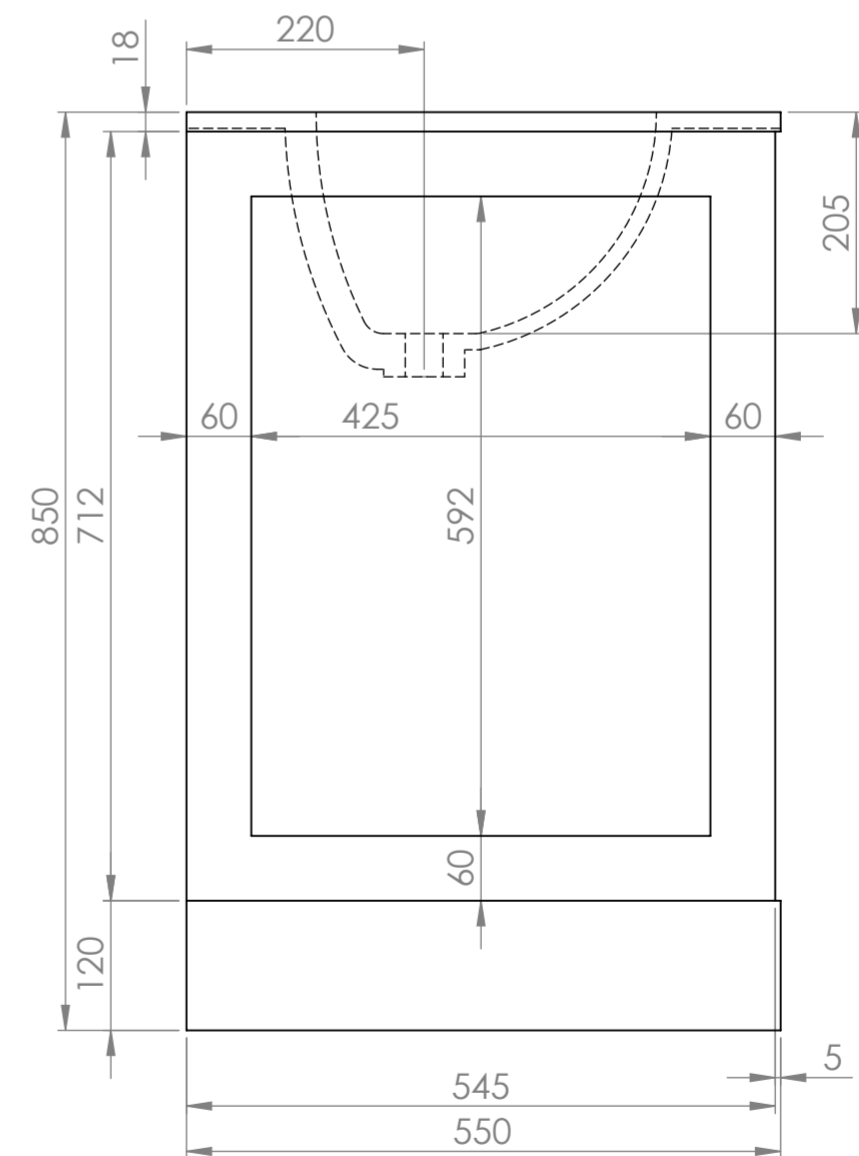

Top View

Front View

Side View

LUSSO
LUXURY LIVING

Product Name	Eaton
Product Size (mm)	1000 x 550 x 850

All dimensions provided in millimeters.