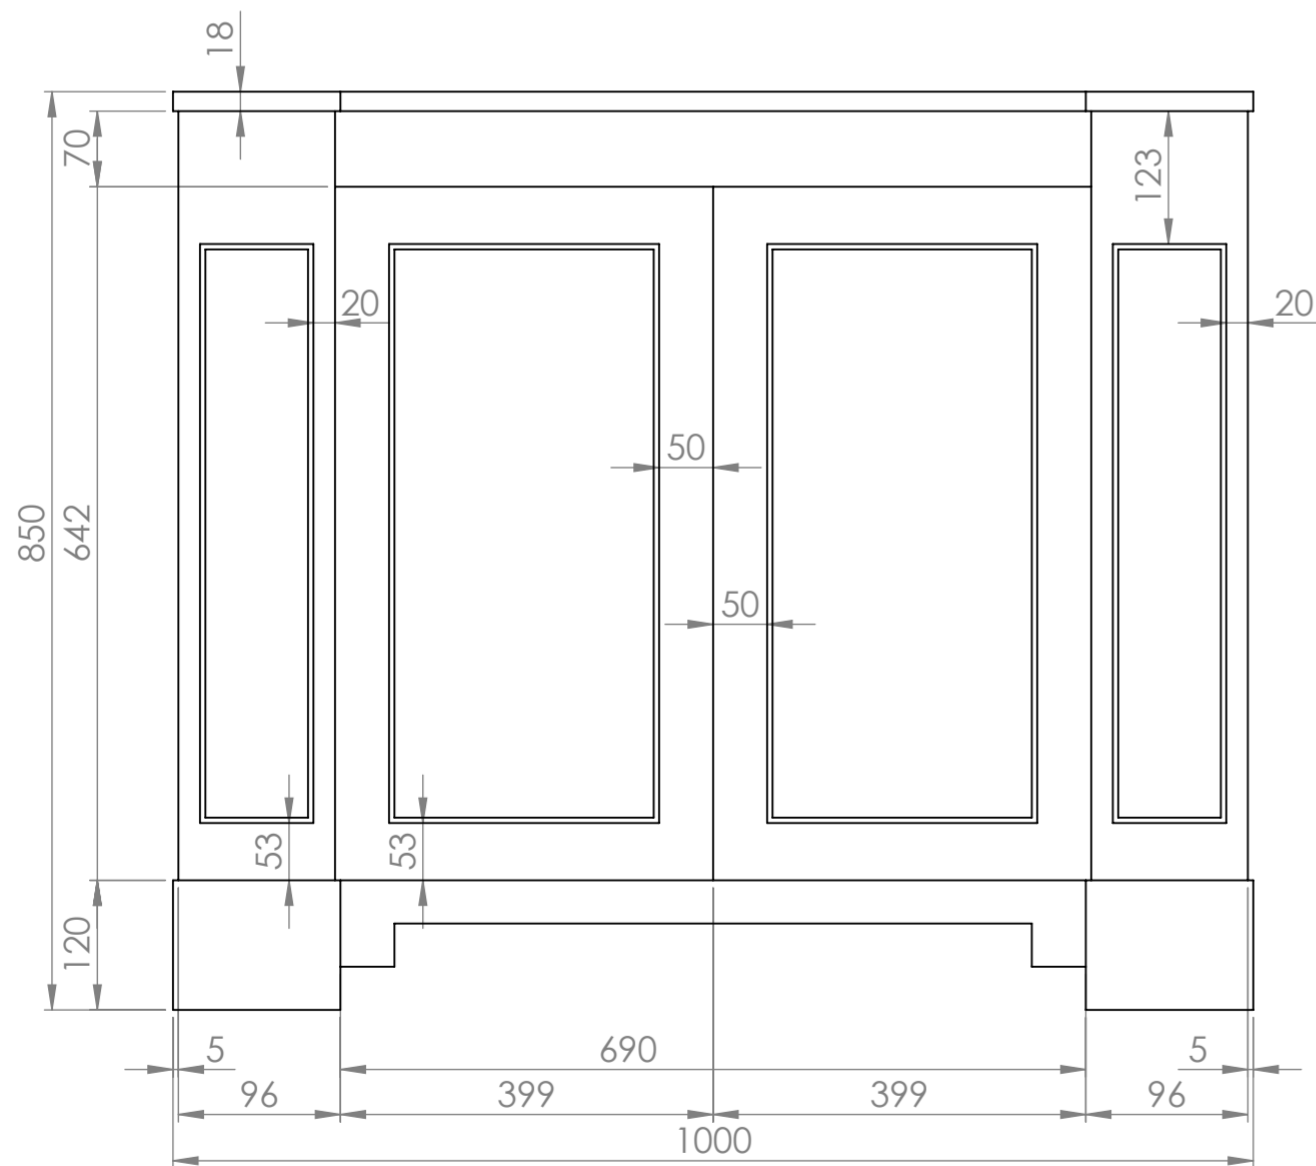

Top View

Front View

Side View

LUSSO
LUXURY LIVING

Product Name	Eaton
Product Size (mm)	1000 x 550 x 850

All dimensions provided in millimeters.