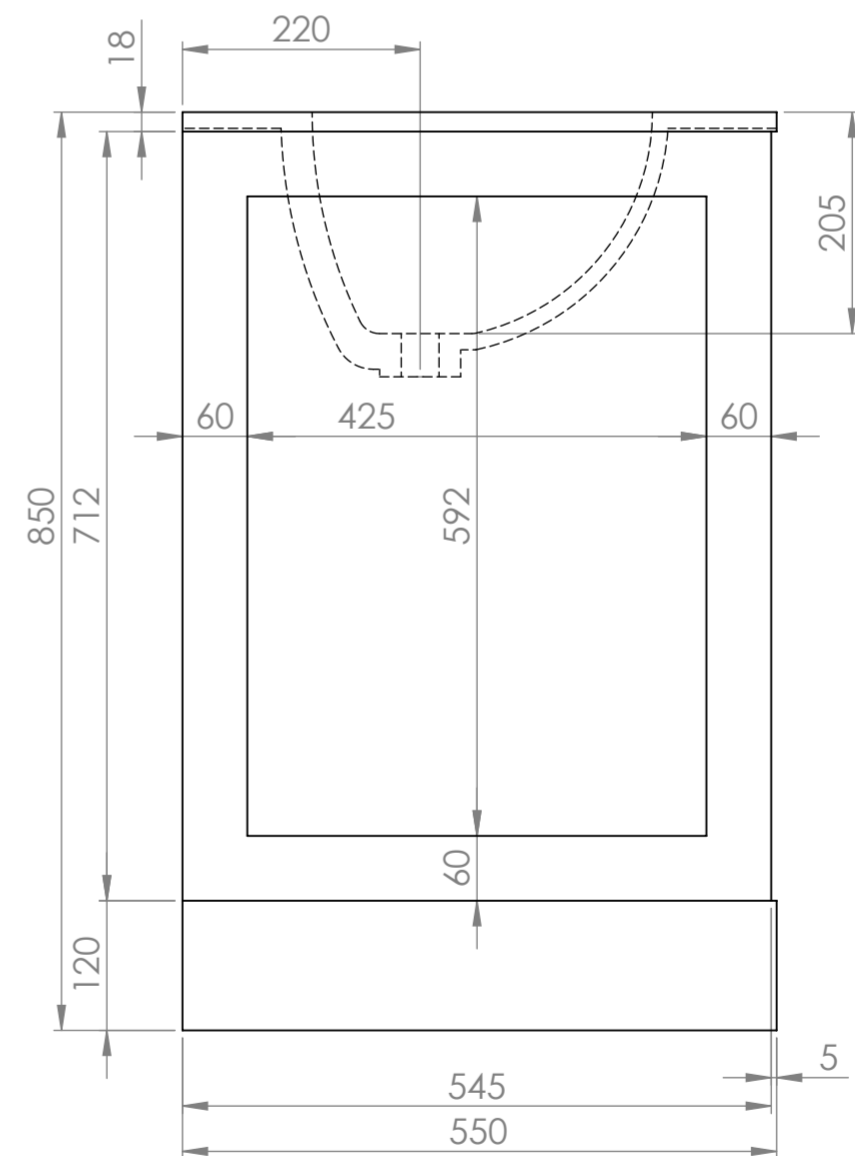

Top View

Front View

Side View

**LUSSO**  
LUXURY LIVING

Product Name	Eaton
Product Size (mm)	800 x 550 x 850

All dimensions provided in millimeters.