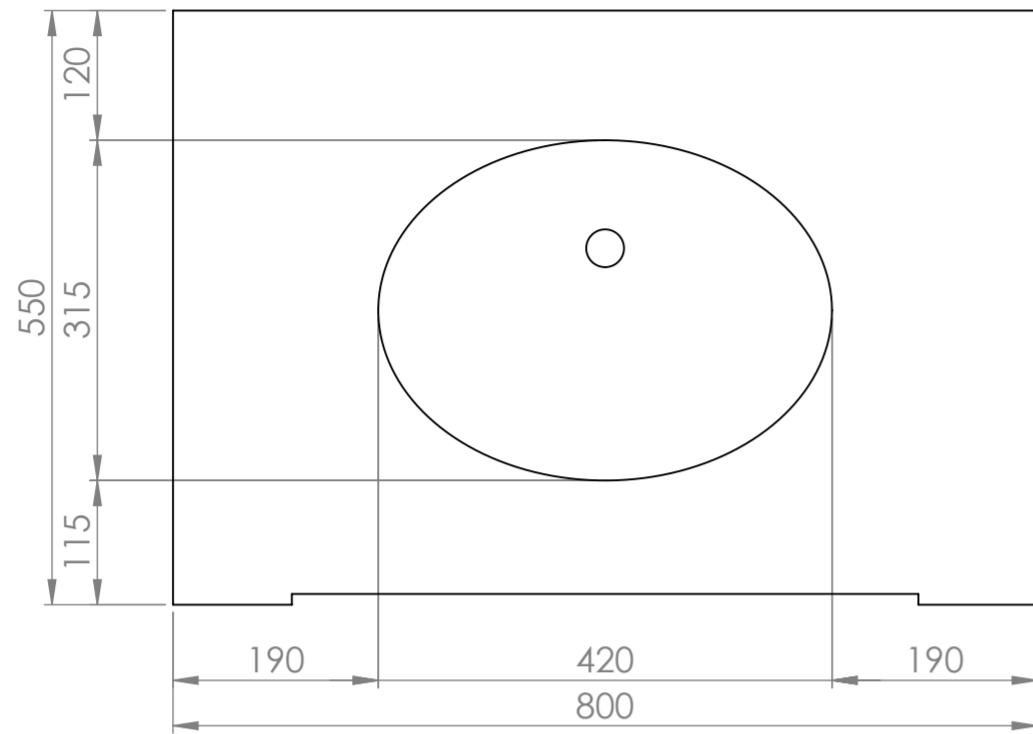

Top View

Front View

Side View

**LUSSO**  
LUXURY LIVING

Product Name	Eaton
Product Size (mm)	800 x 550 x 850

All dimensions provided in millimeters.