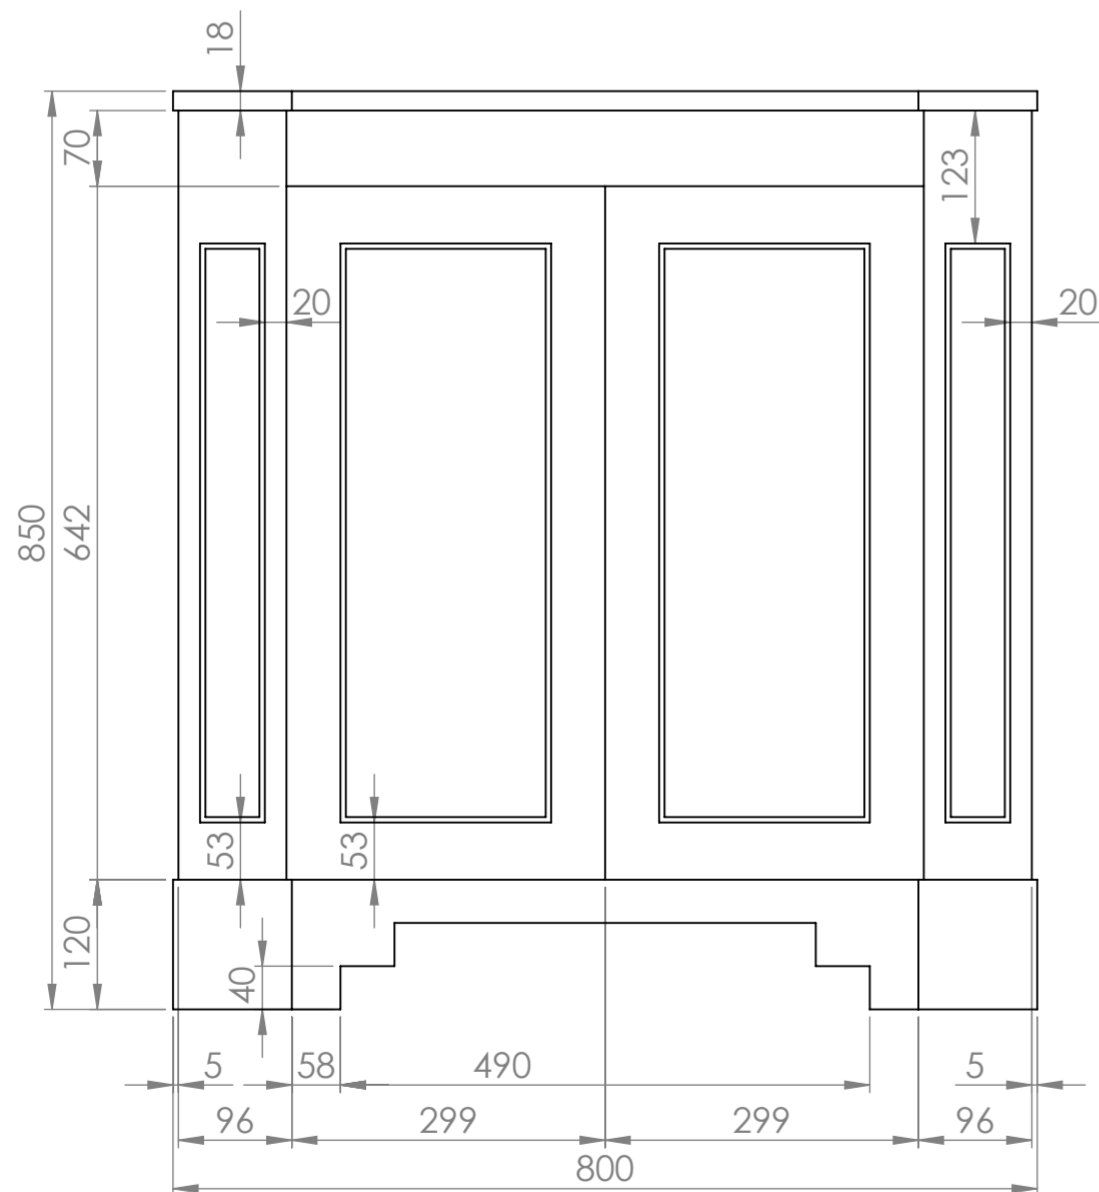

Top View

Front View

Side View

**LUSSO**  
LUXURY LIVING

Product Name	Eaton
Product Size (mm)	800 x 550 x 850

All dimensions provided in millimeters.