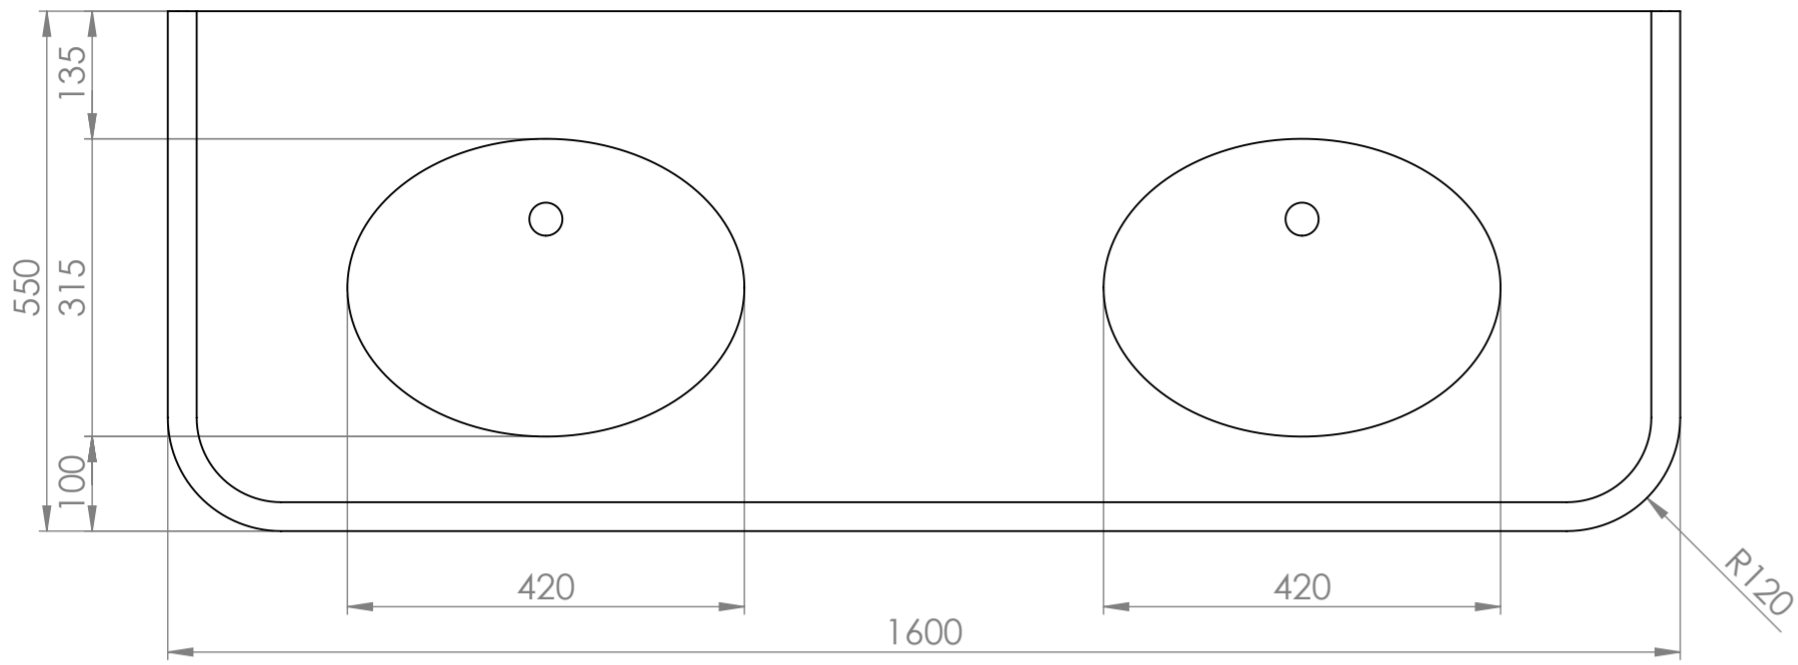

Top View

Front View

Side View

<b>LUSSO</b> LUXURY LIVING	Product Name	Connaught
	Product Size (mm)	1600 x 550 x 850

All dimensions provided in millimeters.