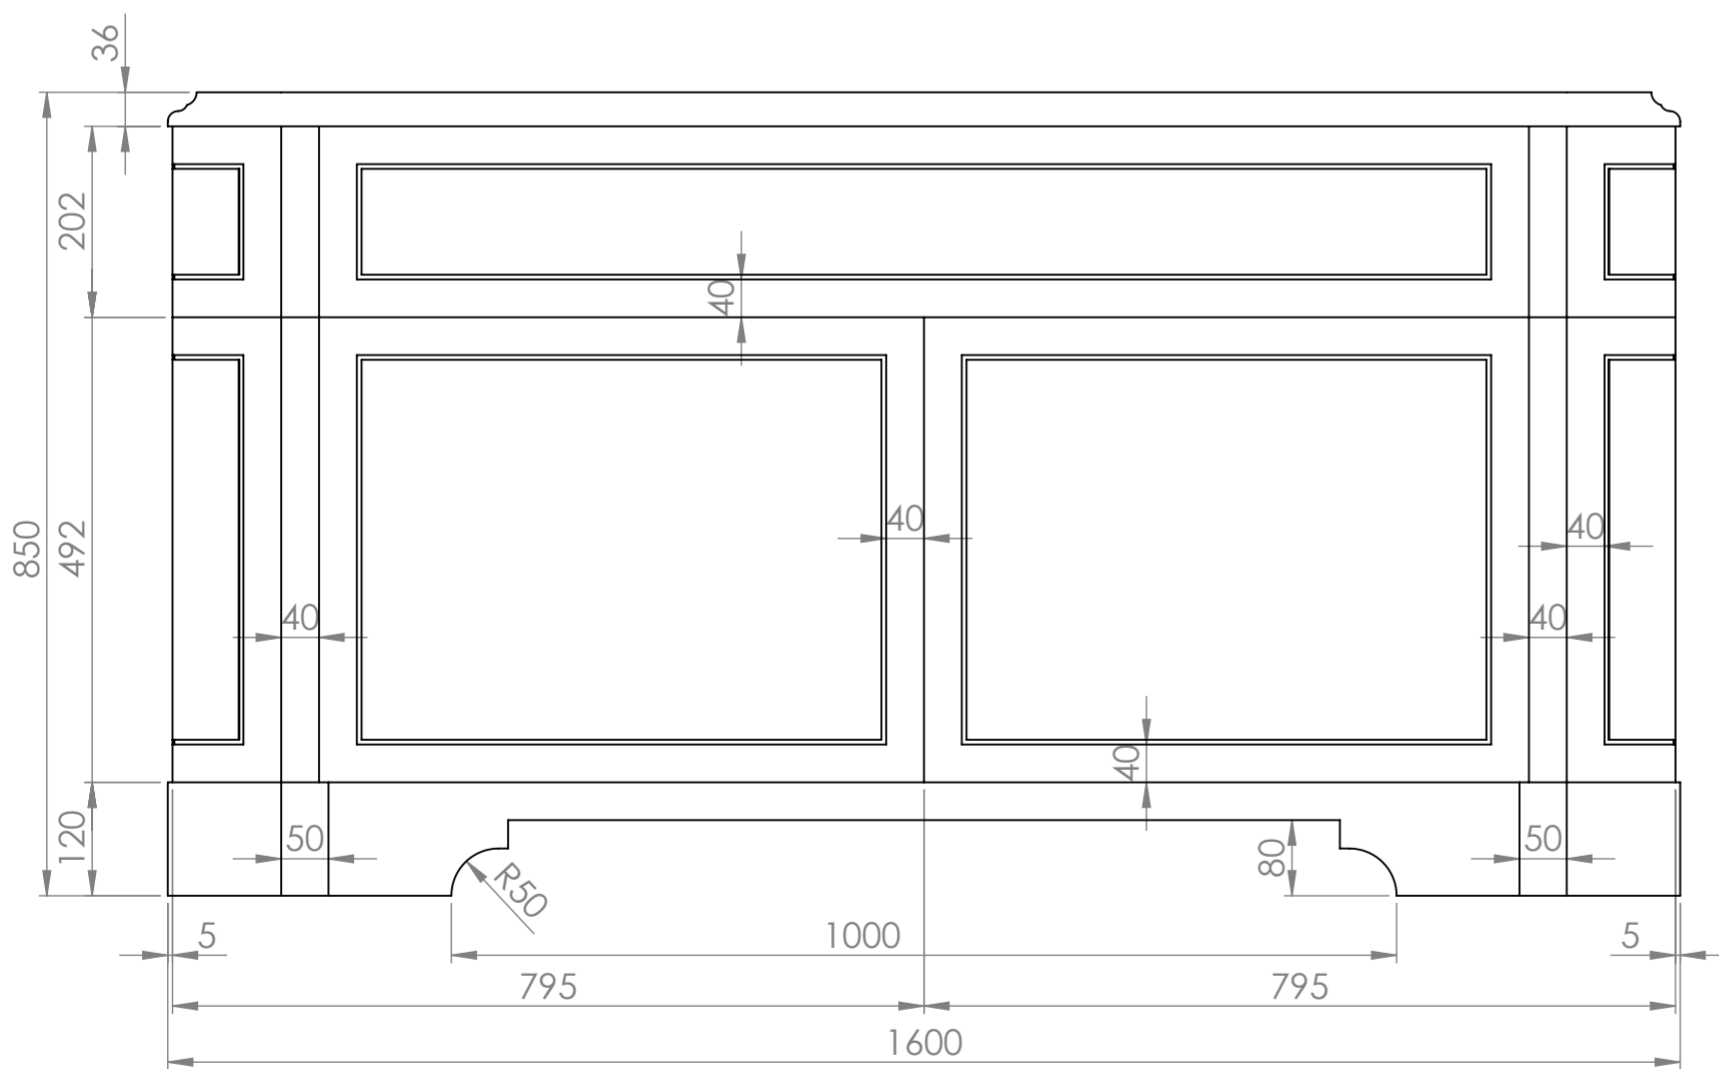

Top View

Front View

Side View

<b>LUSSO</b> LUXURY LIVING	Product Name	Connaught
	Product Size (mm)	1600 x 550 x 850

All dimensions provided in millimeters.