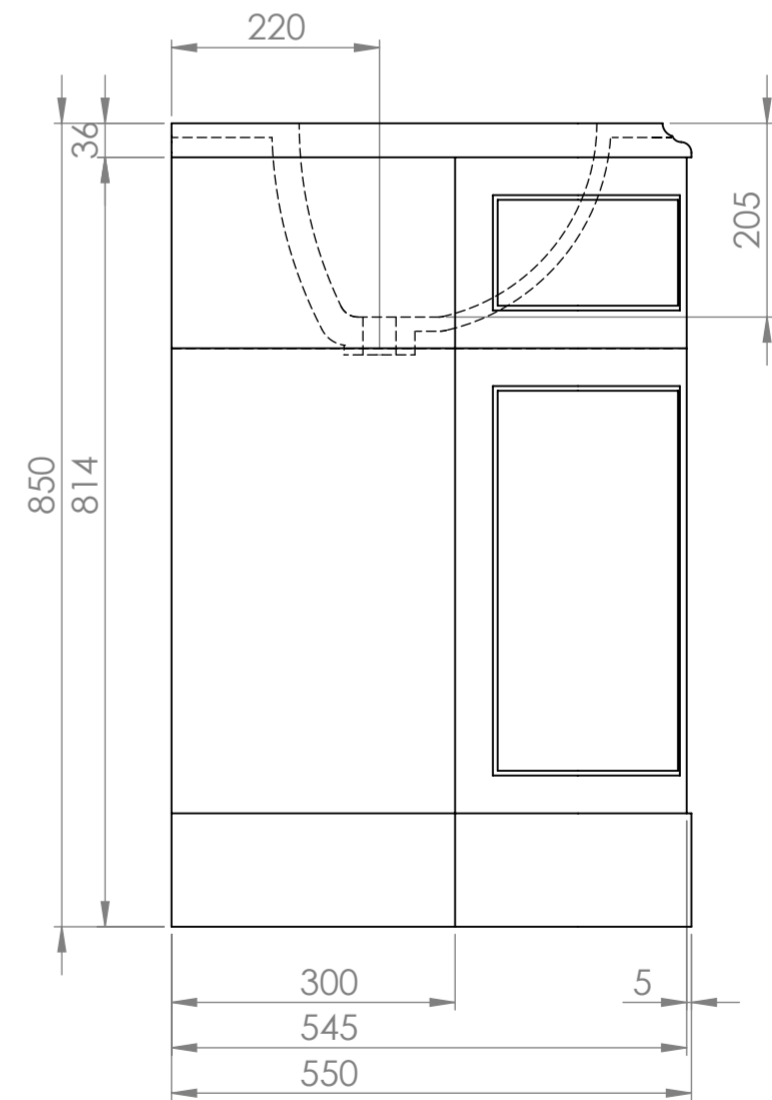

Top View

Front View

Side View

<b>LUSSO</b> LUXURY LIVING	Product Name	Connaught
	Product Size (mm)	1600 x 550 x 850

All dimensions provided in millimeters.