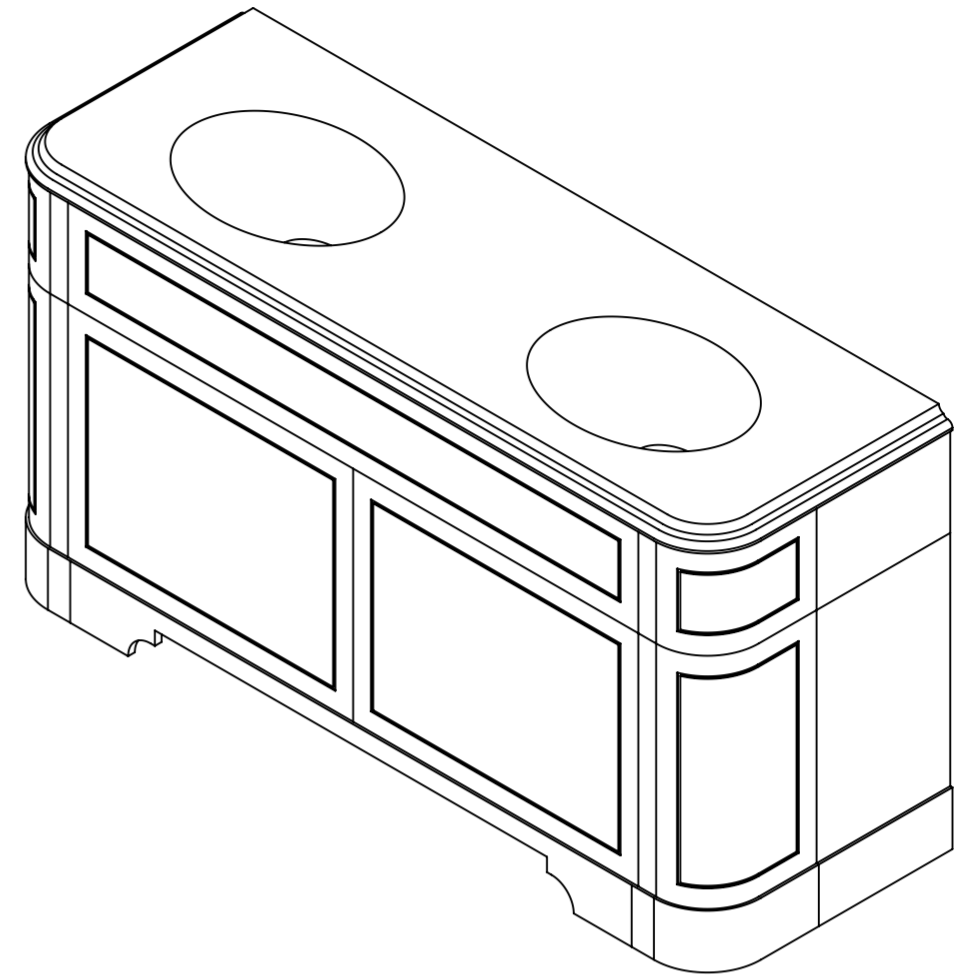

Top View

Front View

Side View

<b>LUSSO</b> LUXURY LIVING	Product Name	Connaught
	Product Size (mm)	1600 x 550 x 850

All dimensions provided in millimeters.