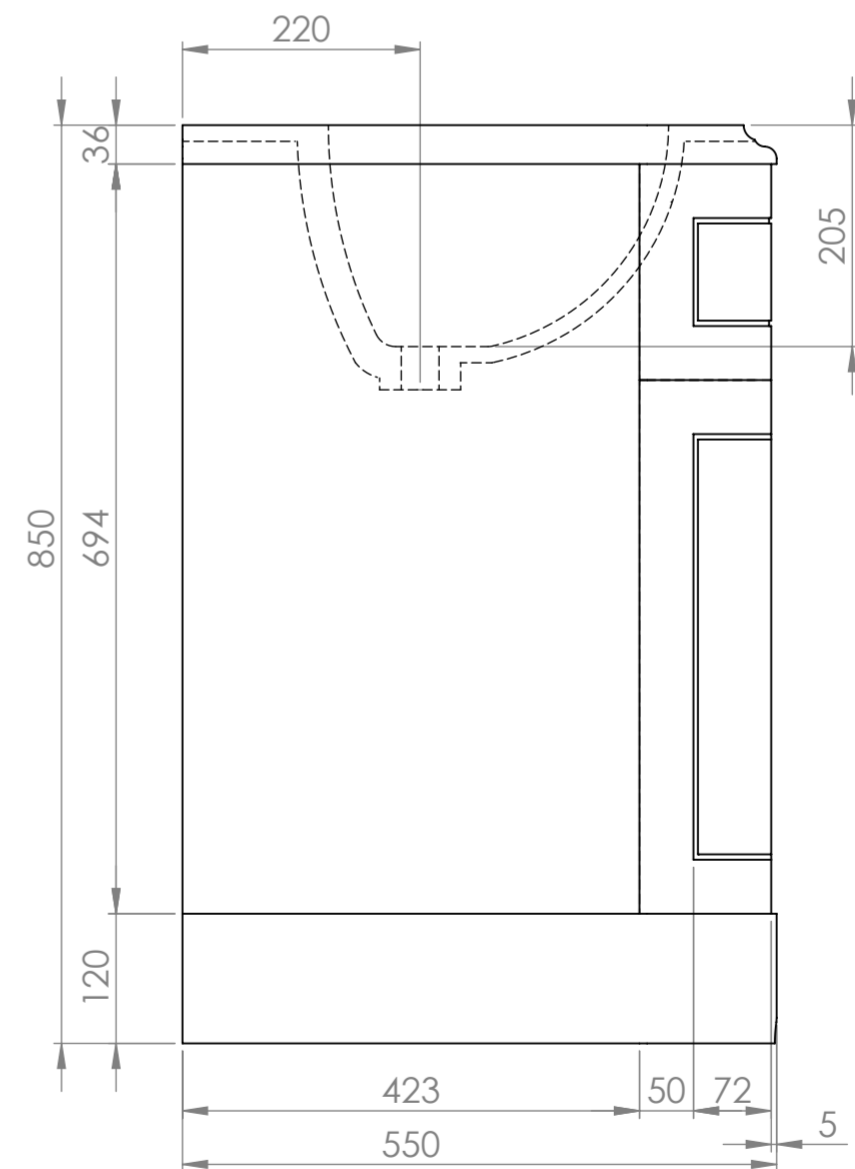

Top View

Front View

Side View

<b>LUSSO</b> LUXURY LIVING	Product Name	Connaught
	Product Size (mm)	600 x 550 x 850

All dimensions provided in millimeters.