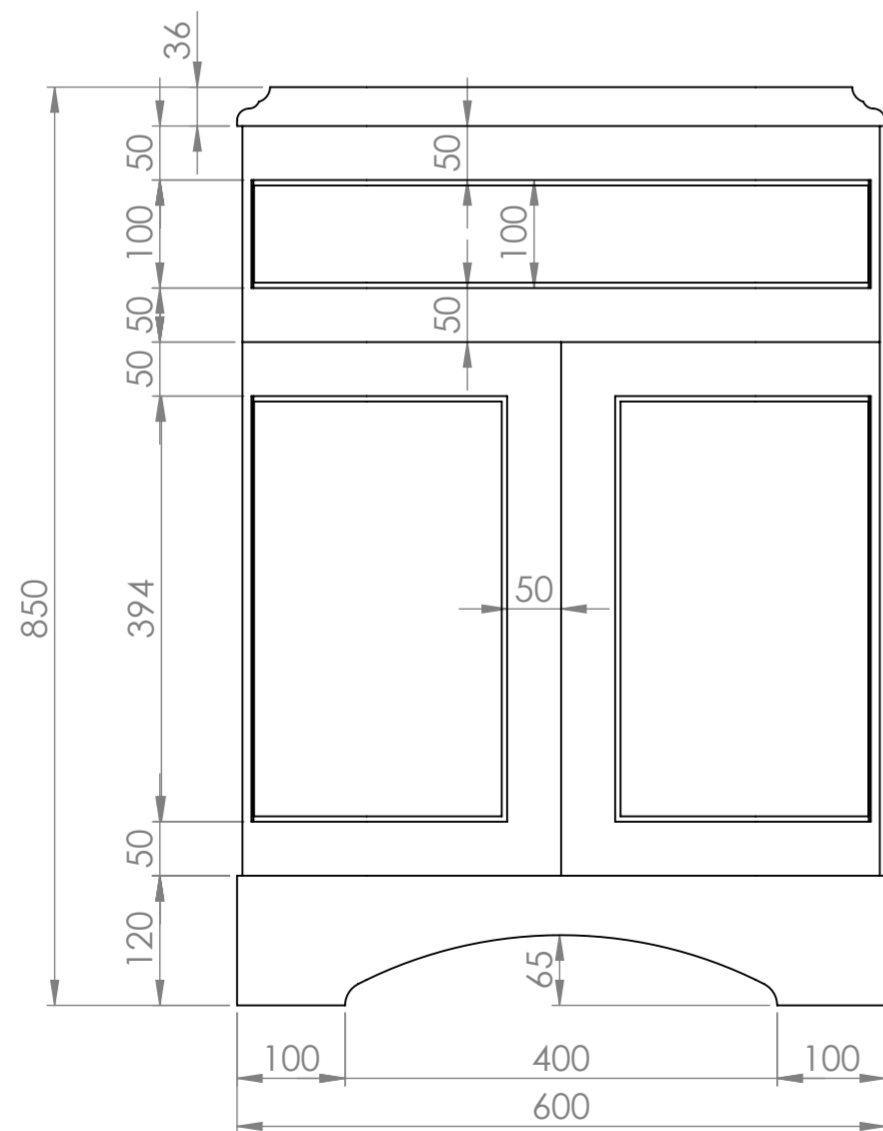

Top View

Front View

Side View

<b>LUSSO</b> LUXURY LIVING	Product Name	Connaught
	Product Size (mm)	600 x 550 x 850

All dimensions provided in millimeters.