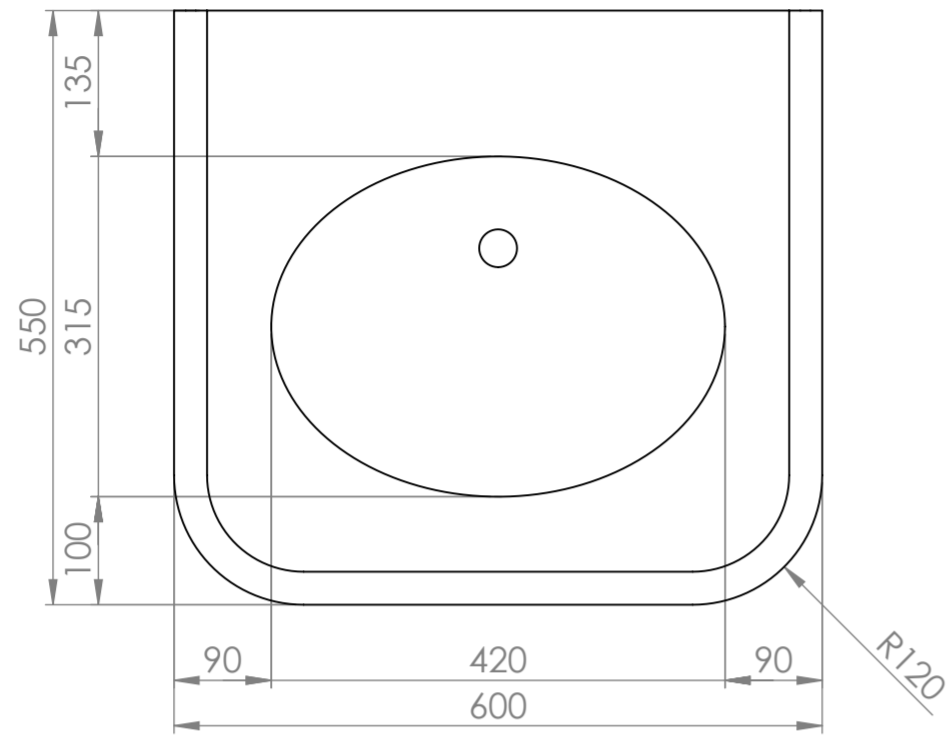

Top View

Front View

Side View

<b>LUSSO</b> LUXURY LIVING	Product Name	Connaught
	Product Size (mm)	600 x 550 x 850

All dimensions provided in millimeters.