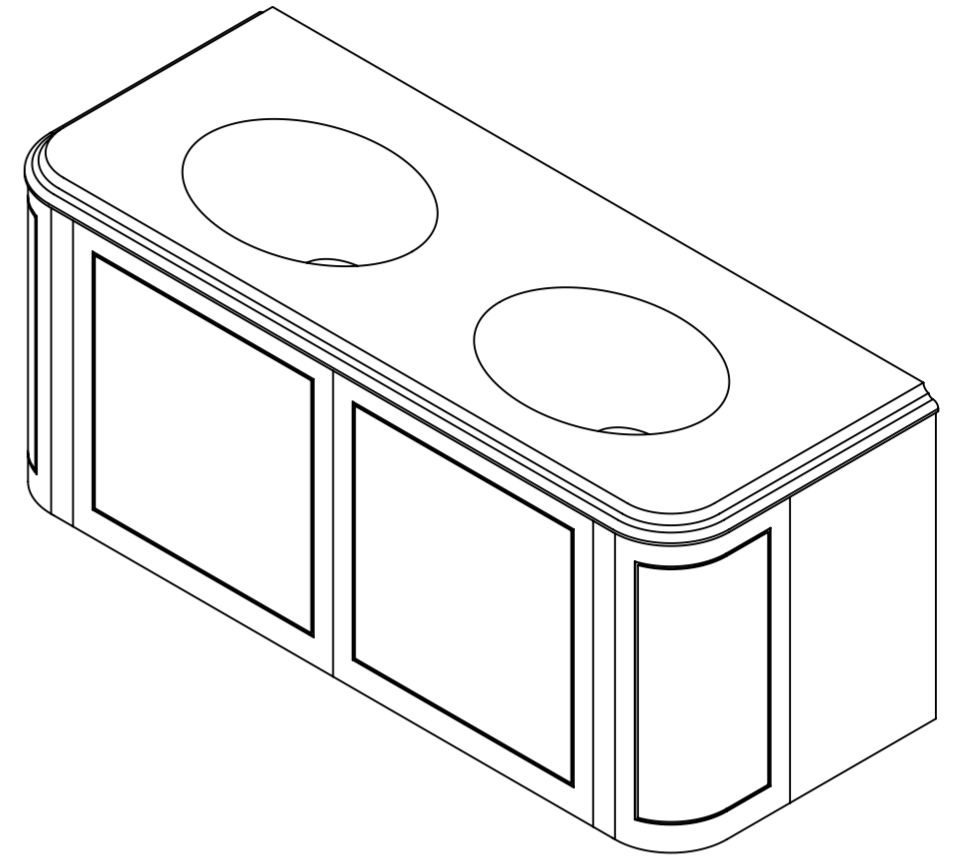

Top View

Front View

Side View

LUSSO LUXURY LIVING	Product Name	Charsley
	Product Size (mm)	1400 x 550 x 586

All dimensions provided in millimeters.