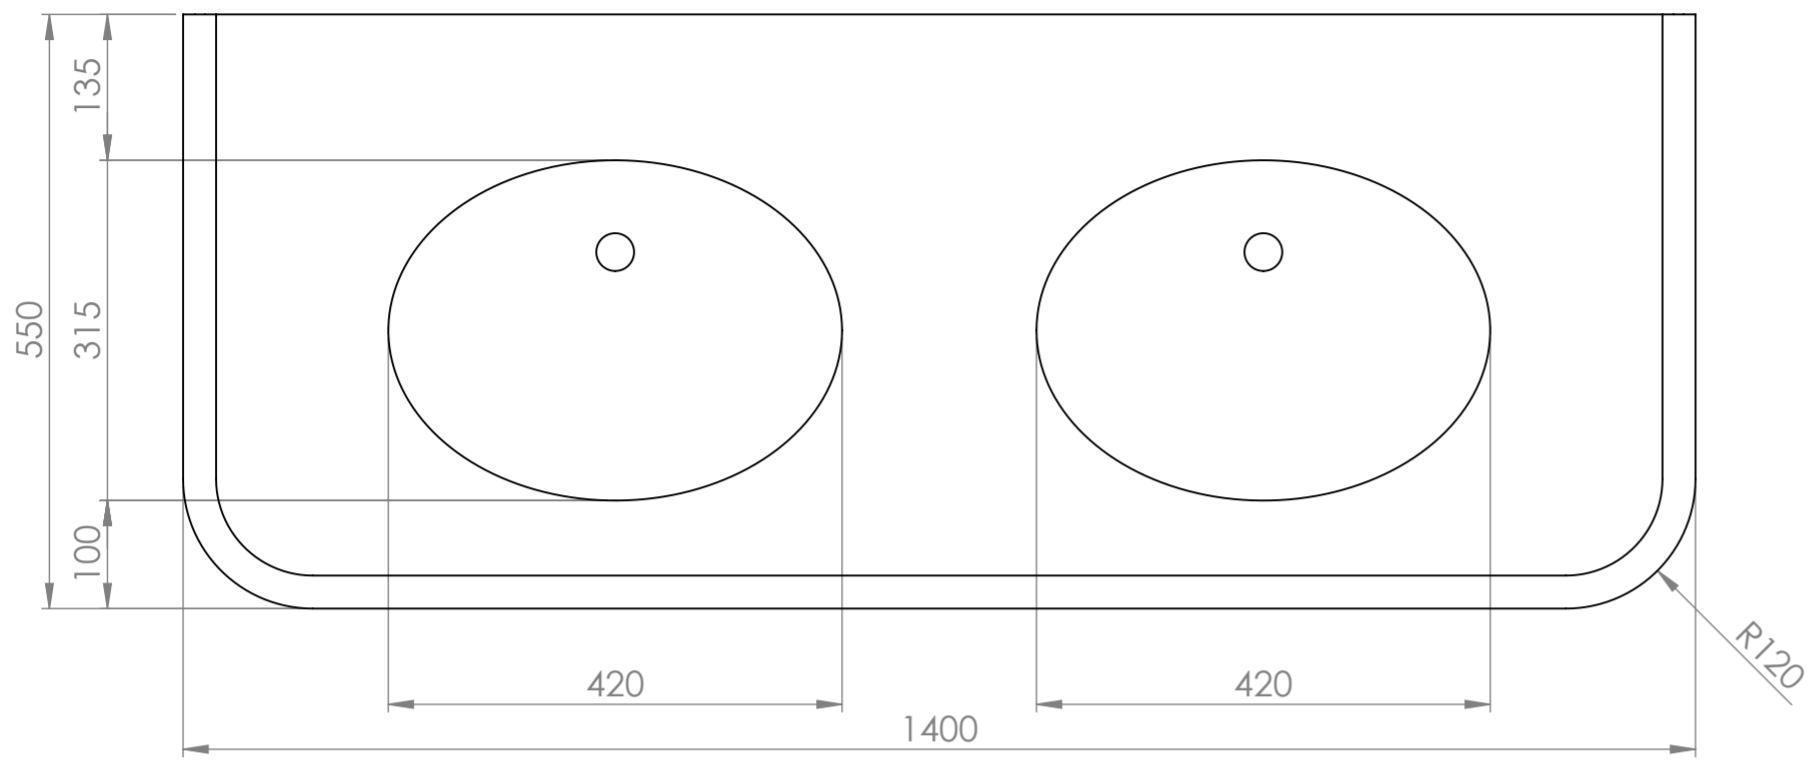

Top View

Front View

Side View

LUSSO LUXURY LIVING	Product Name	Charsley
	Product Size (mm)	1400 x 550 x 586

All dimensions provided in millimeters.