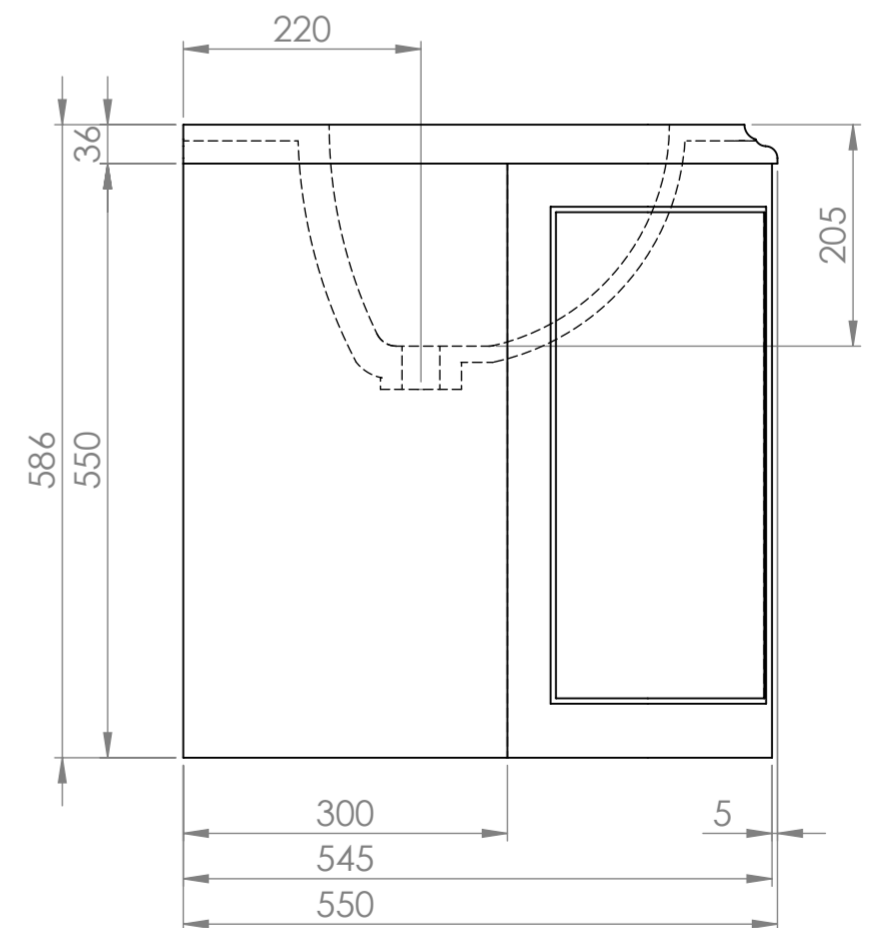

Top View

Front View

Side View

LUSSO LUXURY LIVING	Product Name	Charsley
	Product Size (mm)	1400 x 550 x 586

All dimensions provided in millimeters.