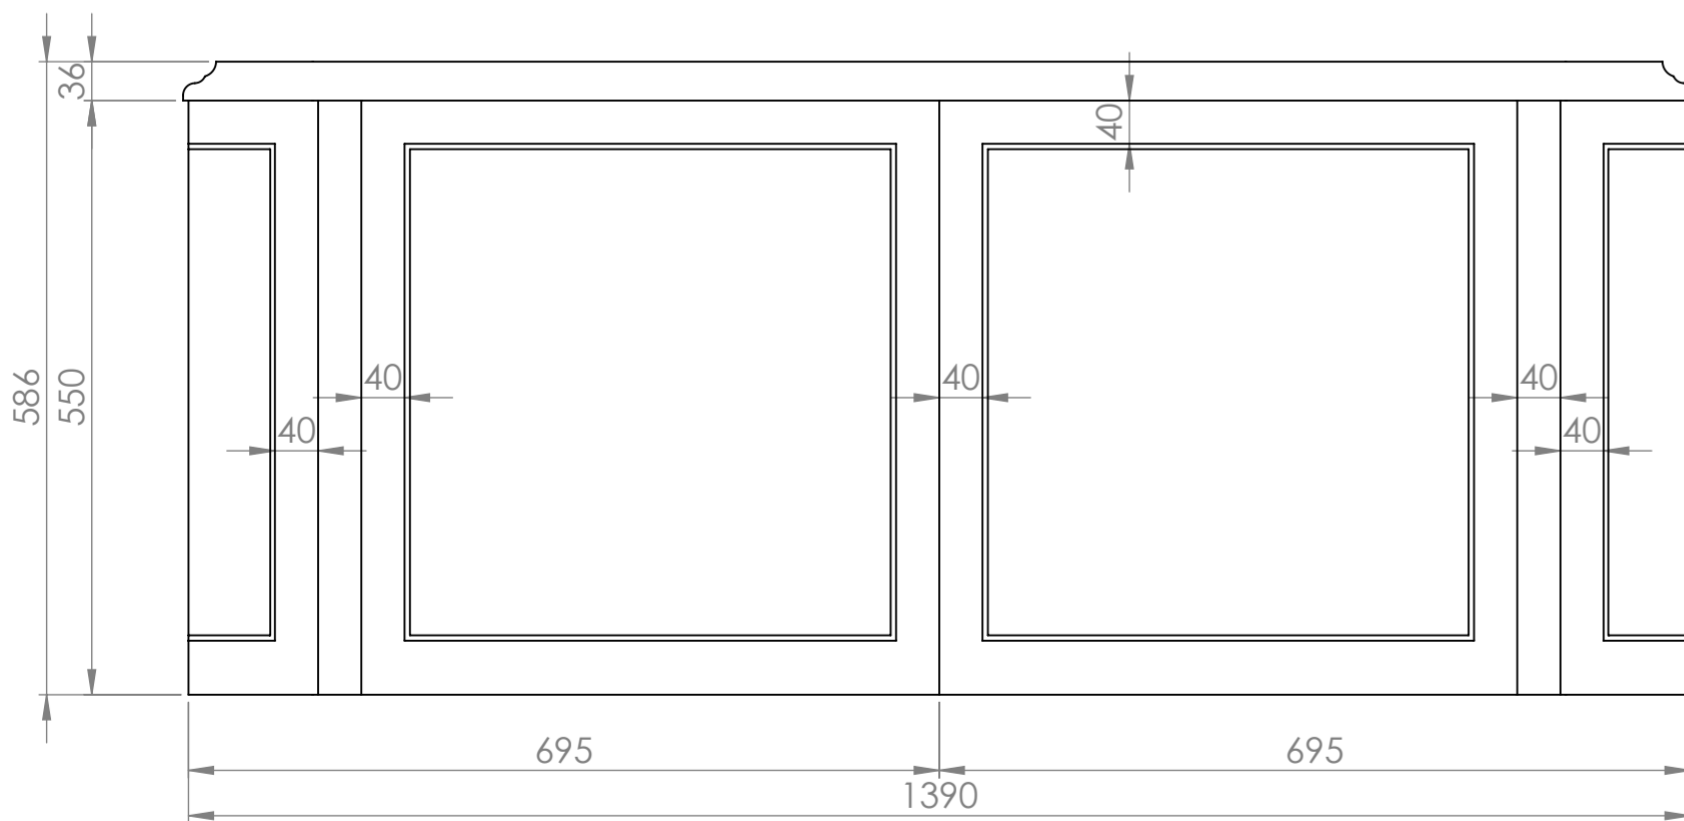

Top View

Front View

Side View

LUSSO LUXURY LIVING	Product Name	Charsley
	Product Size (mm)	1400 x 550 x 586

All dimensions provided in millimeters.