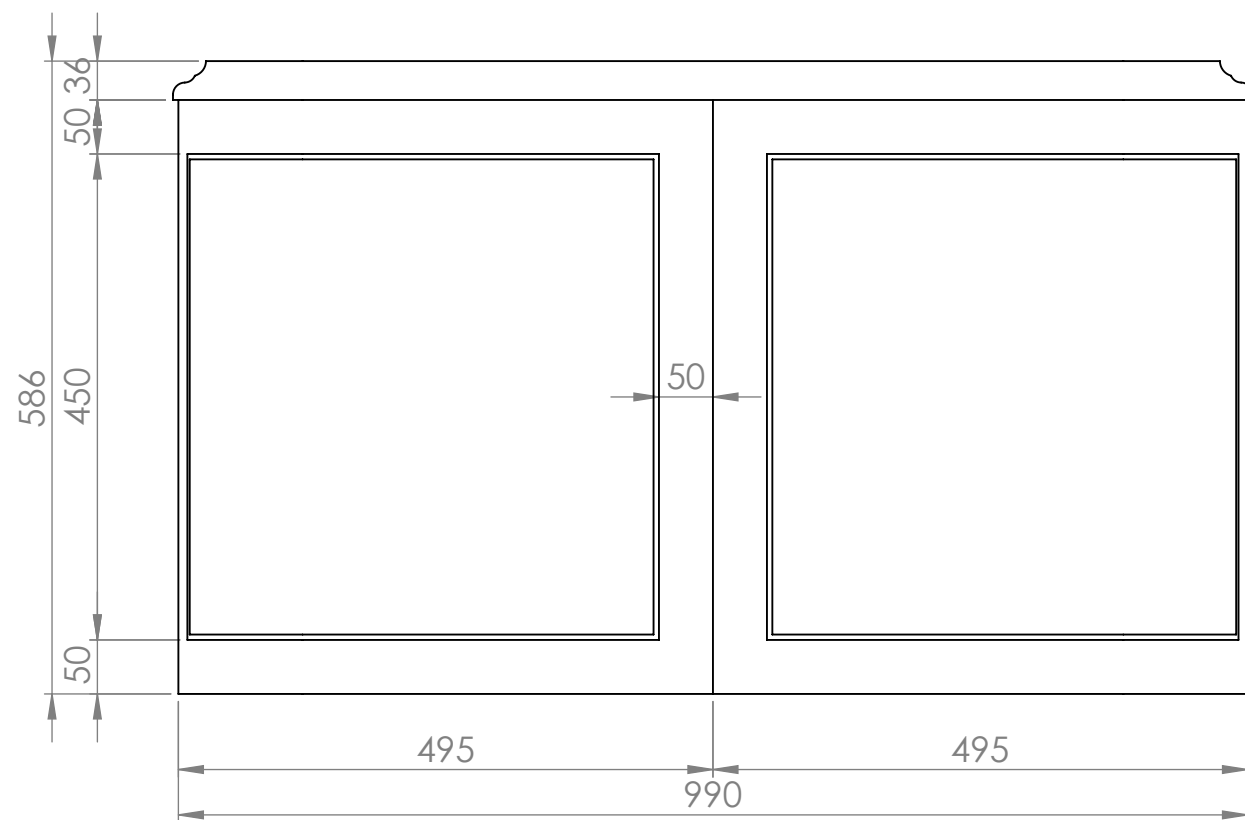

Top View

Front View

Side View

LUSO
LUXURY LIVING

Product Name	Charsley
Product Size (mm)	1000 x 550 x 586

All dimensions provided in millimeters.