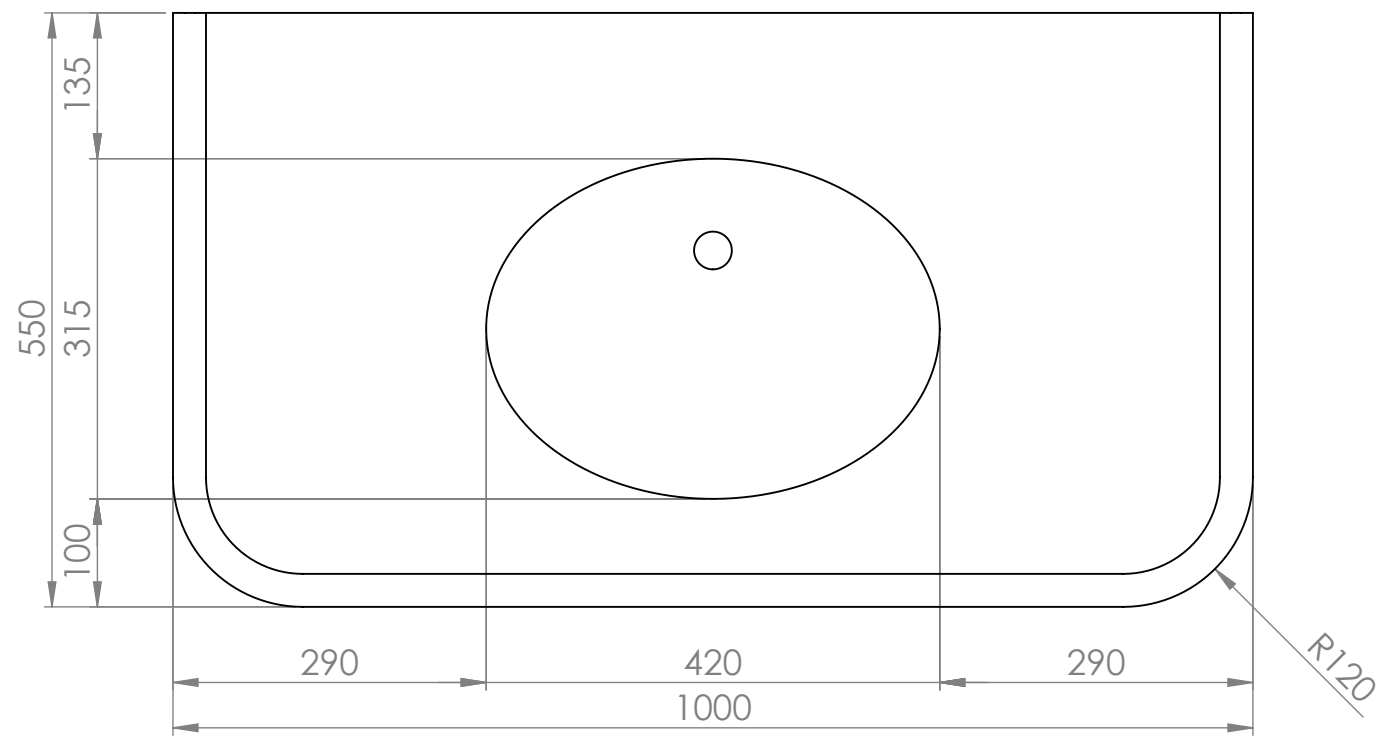

Top View

Front View

Side View

LUSO
LUXURY LIVING

Product Name	Charsley
Product Size (mm)	1000 x 550 x 586

All dimensions provided in millimeters.