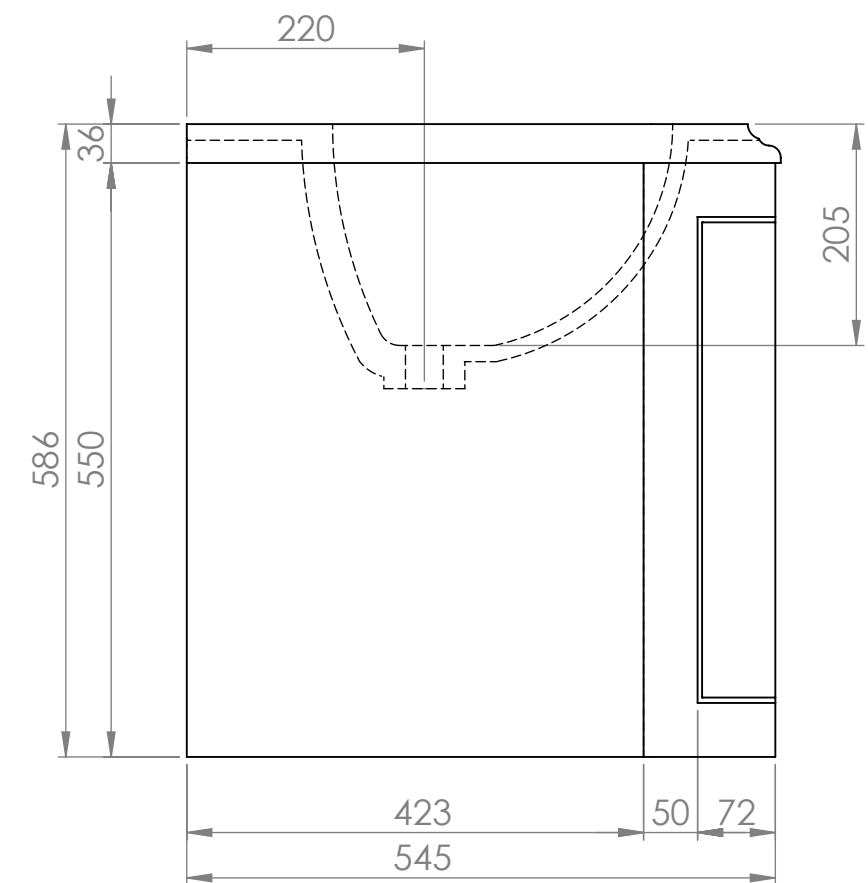

Top View

Front View

Side View

LUSO
LUXURY LIVING

Product Name	Charsley
Product Size (mm)	1000 x 550 x 586

All dimensions provided in millimeters.