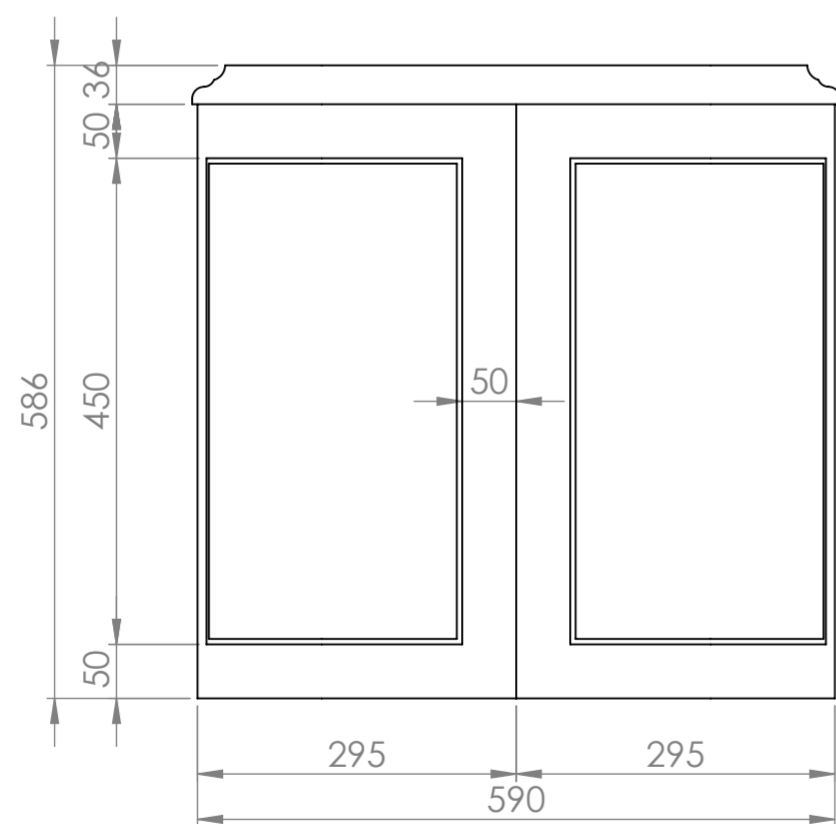

Top View

Front View

Side View

LUSSO
LUXURY LIVING

Product Name Charsley

Product Size (mm) 600 x 550 x 586

All dimensions provided in millimeters.