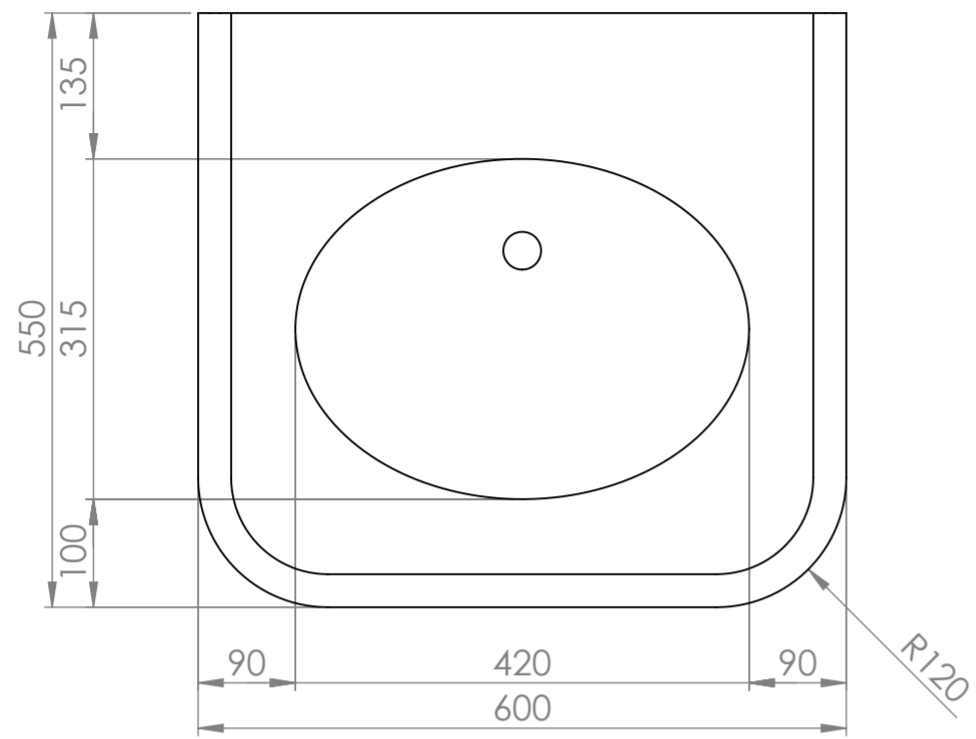

Top View

Front View

Side View

LUSSO
LUXURY LIVING

Product Name Charsley

Product Size (mm) 600 x 550 x 586

All dimensions provided in millimeters.