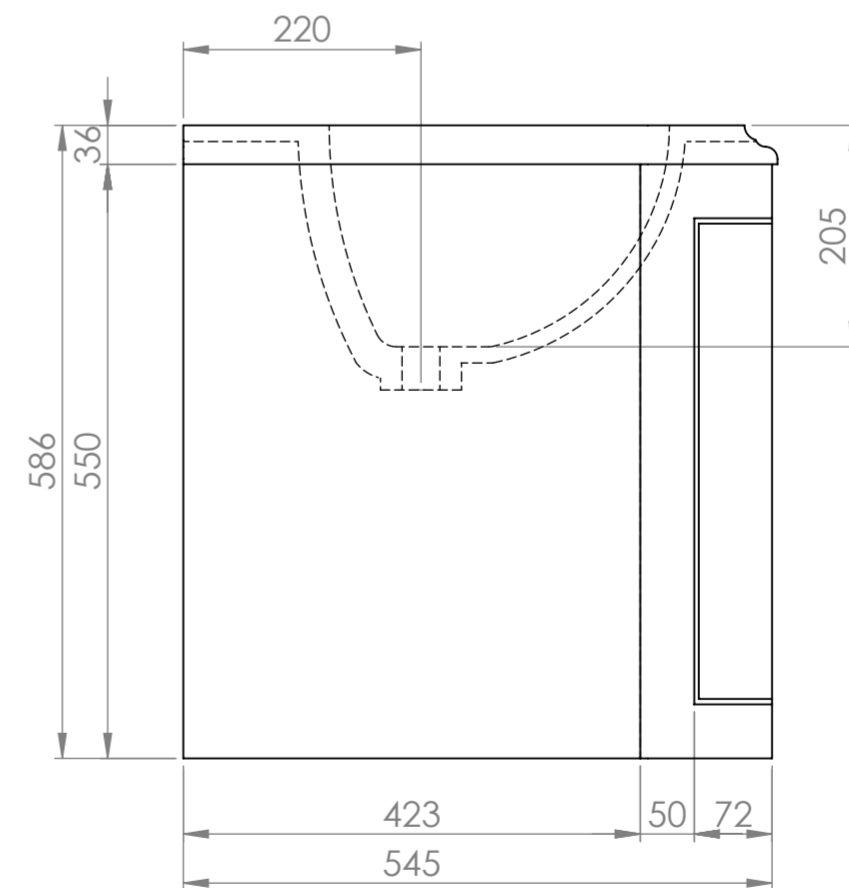

Top View

Front View

Side View

LUSSO
LUXURY LIVING

Product Name Charsley

Product Size (mm) 600 x 550 x 586

All dimensions provided in millimeters.