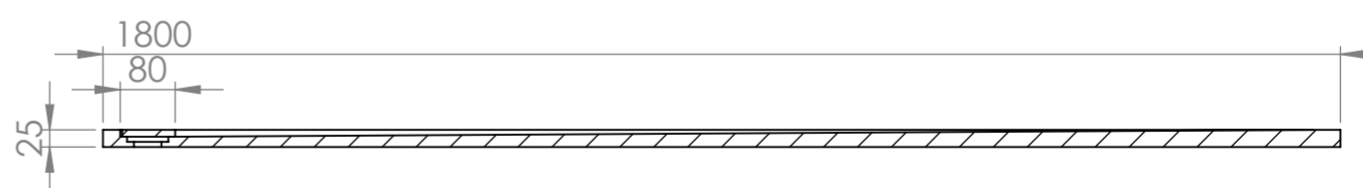

Shower Tray with Enclosure Kit - A

Shower Tray - Top View

Section View A-A

	Product Name	Designo Kit A
	Size, mm	1800 x 900 x 25
	Contains	Shower Tray Shower Waste Designo Matte Black Shower Screen Glass Wall Fixing Kit Matte Black Bracing Bar

All dimensions provided in mm.