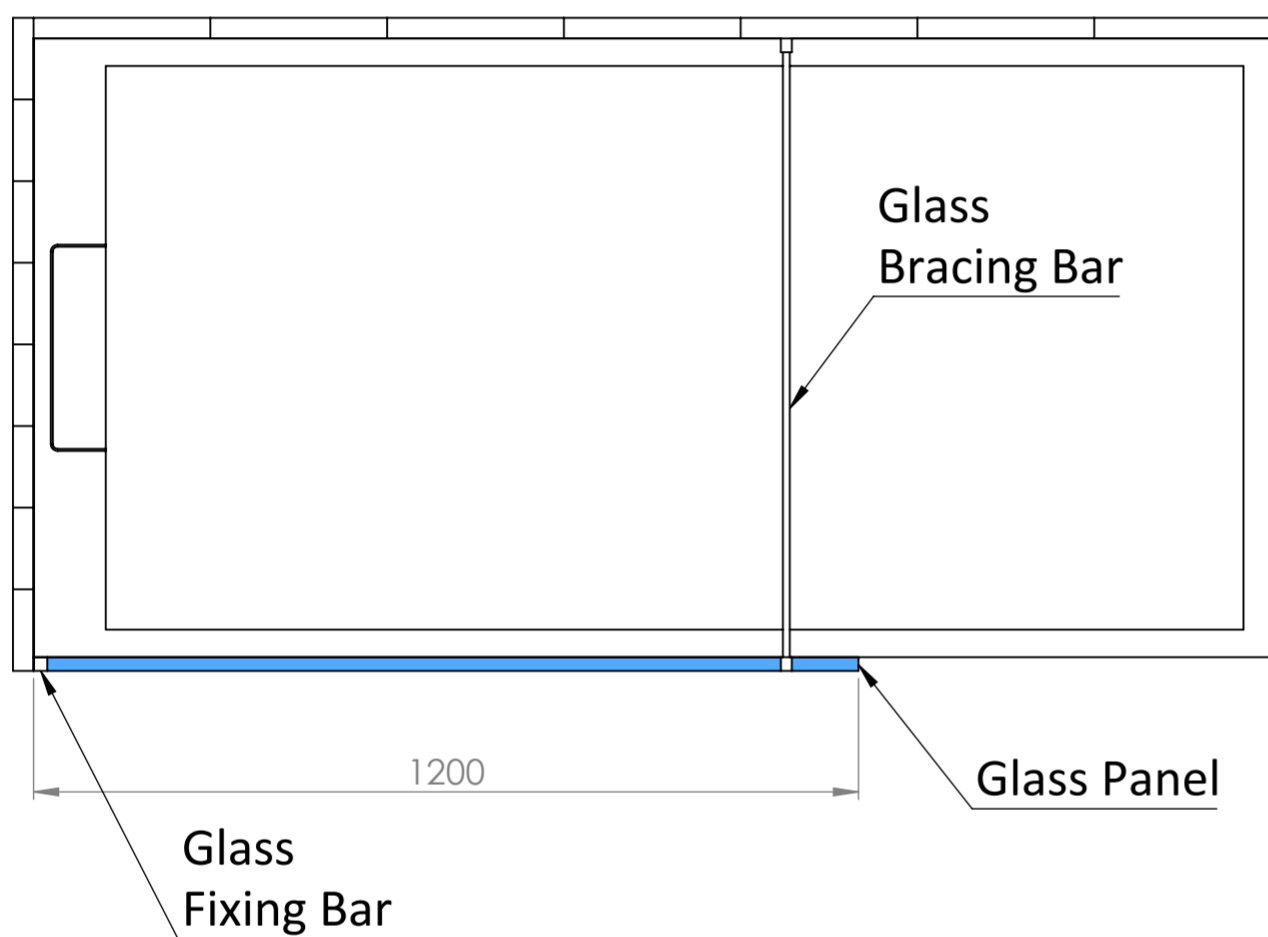

Shower Tray with Enclosure Kit - A

Shower Tray - Top View

Section View A-A

	Product Name	Designo Kit A
	Size, mm	1800 x 900 x 25
	Contains	Shower Tray Shower Waste Designo Matte Black Shower Screen Glass Wall Fixing Kit Matte Black Bracing Bar

All dimensions provided in mm.