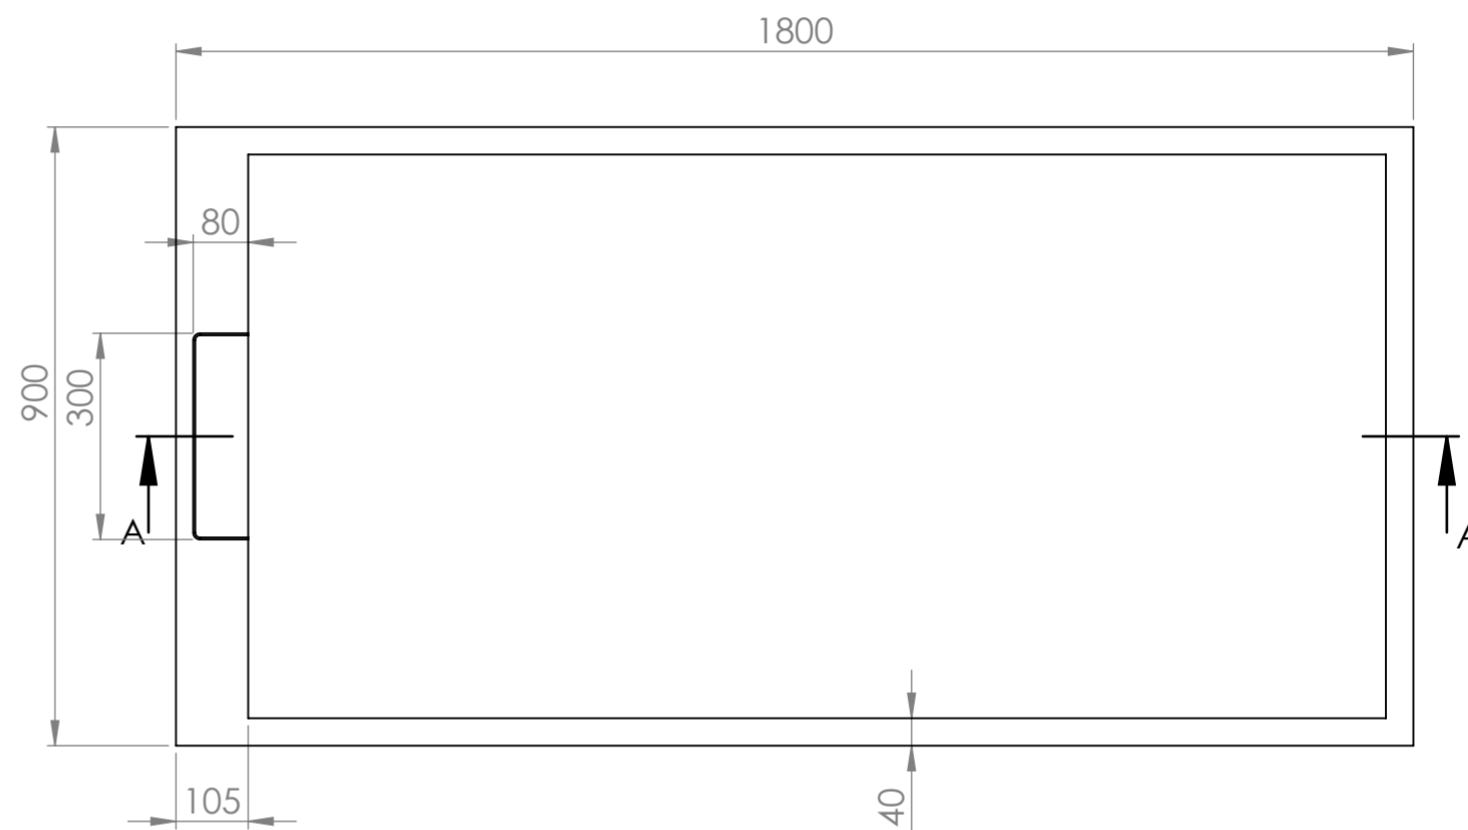

Shower Tray with Enclosure Kit - A

Shower Tray - Top View

Section View A-A

	Product Name	Designo Kit A
	Size, mm	1800 x 900 x 25
	Contains	Shower Tray Shower Waste Designo Matte Black Shower Screen Glass Wall Fixing Kit Matte Black Bracing Bar

All dimensions provided in mm.