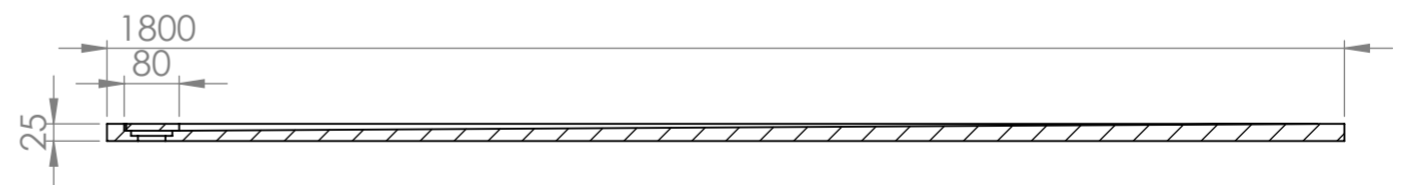

Shower Tray with Enclosure Kit - A

Shower Tray - Top View

Section View A-A

LUSSO LUXURY LIVING	Product Name	Designo Kit A
	Size, mm	1800 x 800 x 25
	Contains	Shower Tray Shower Waste Designo Matte Black Shower Screen Glass Wall Fixing Kit Matte Black Bracing Bar

All dimensions provided in mm.