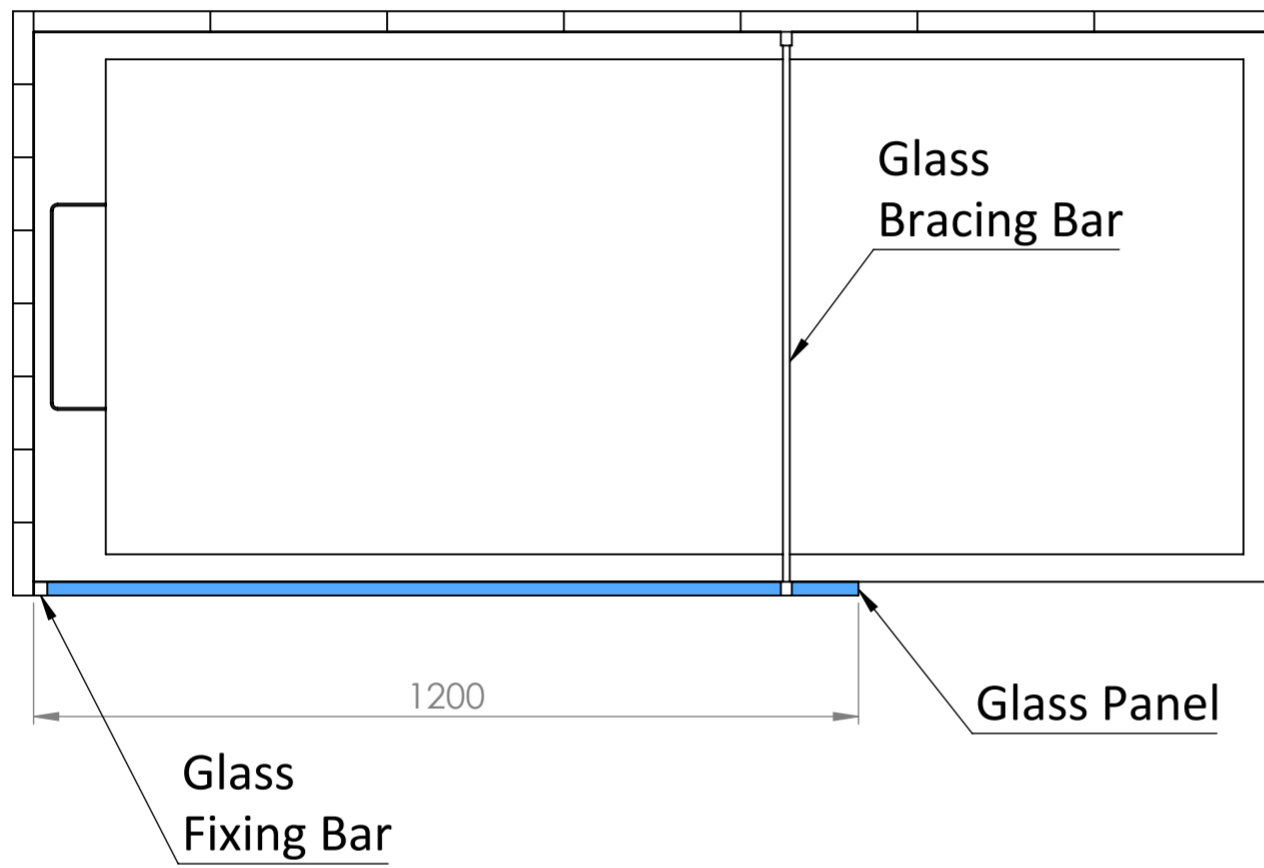

Shower Tray with Enclosure Kit - A

Shower Tray - Top View

Section View A-A

LUSSO LUXURY LIVING	Product Name	Designo Kit A
	Size, mm	1800 x 800 x 25
	Contains	Shower Tray Shower Waste Designo Matte Black Shower Screen Glass Wall Fixing Kit Matte Black Bracing Bar

All dimensions provided in mm.