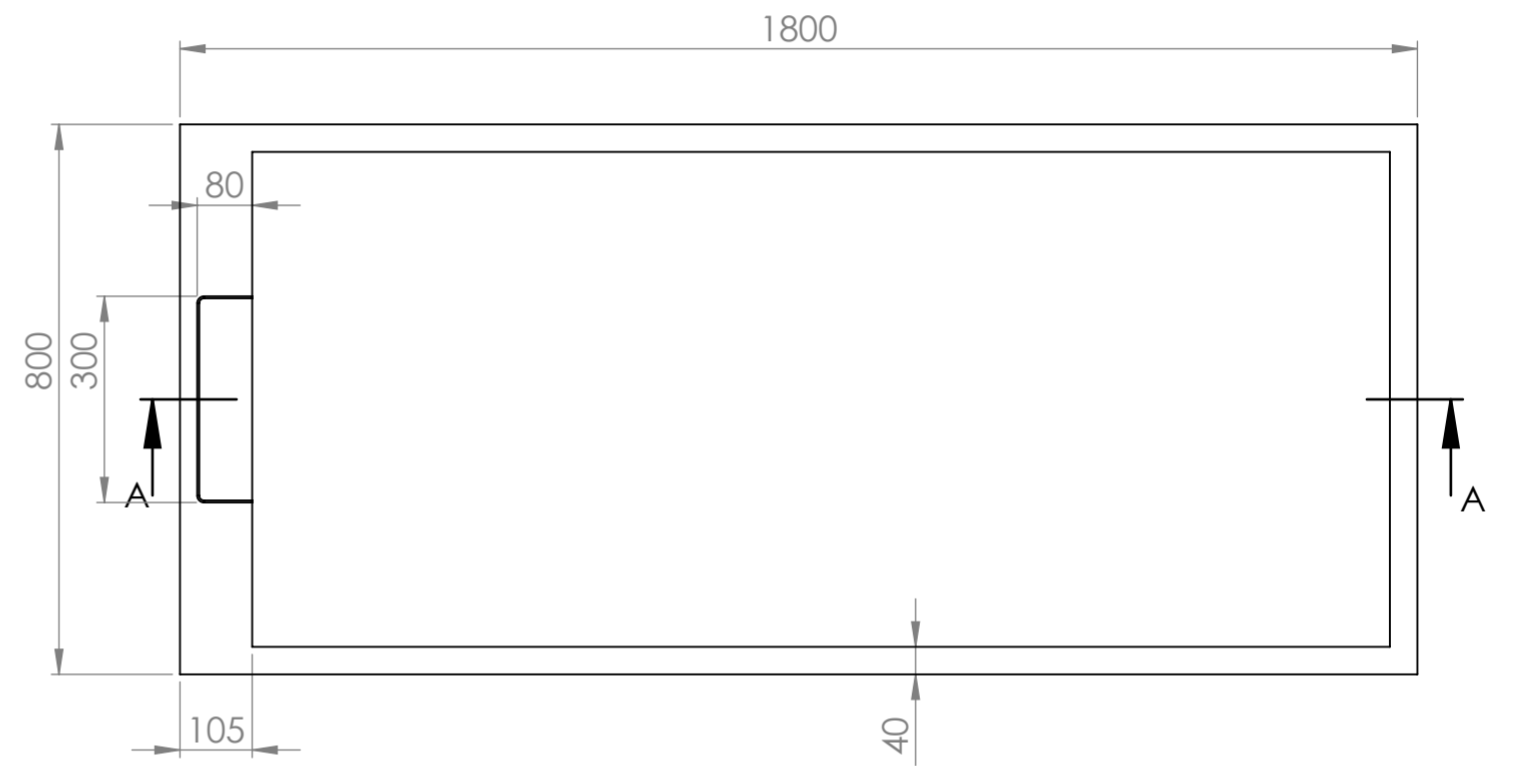

Shower Tray with Enclosure Kit - A

Shower Tray - Top View

Section View A-A

LUSSO LUXURY LIVING	Product Name	Designo Kit A
	Size, mm	1800 x 800 x 25
	Contains	Shower Tray Shower Waste Designo Matte Black Shower Screen Glass Wall Fixing Kit Matte Black Bracing Bar

All dimensions provided in mm.