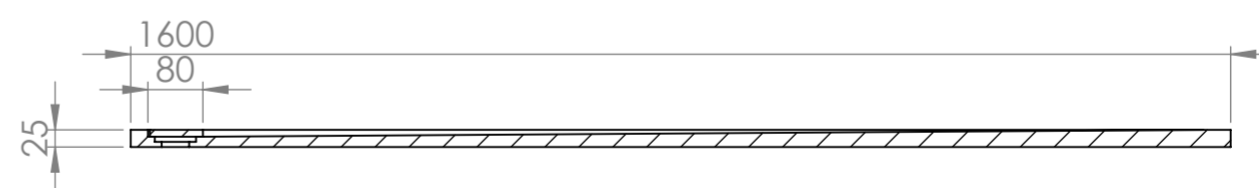

Shower Tray with Enclosure Kit - A

Shower Tray - Top View

Section View A-A

|                               |              |  |
|-------------------------------|--------------|--|
| <b>LUSSO</b><br>LUXURY LIVING | Product Name | Designo Kit A  |
|                               | Size, mm     | 1600 x 900 x 25  |
|                               | Contains     | Shower Tray<br>Shower Waste<br>Designo Matte Black Shower Screen<br>Glass Wall Fixing Kit<br>Matte Black Bracing Bar |

All dimensions provided in mm.