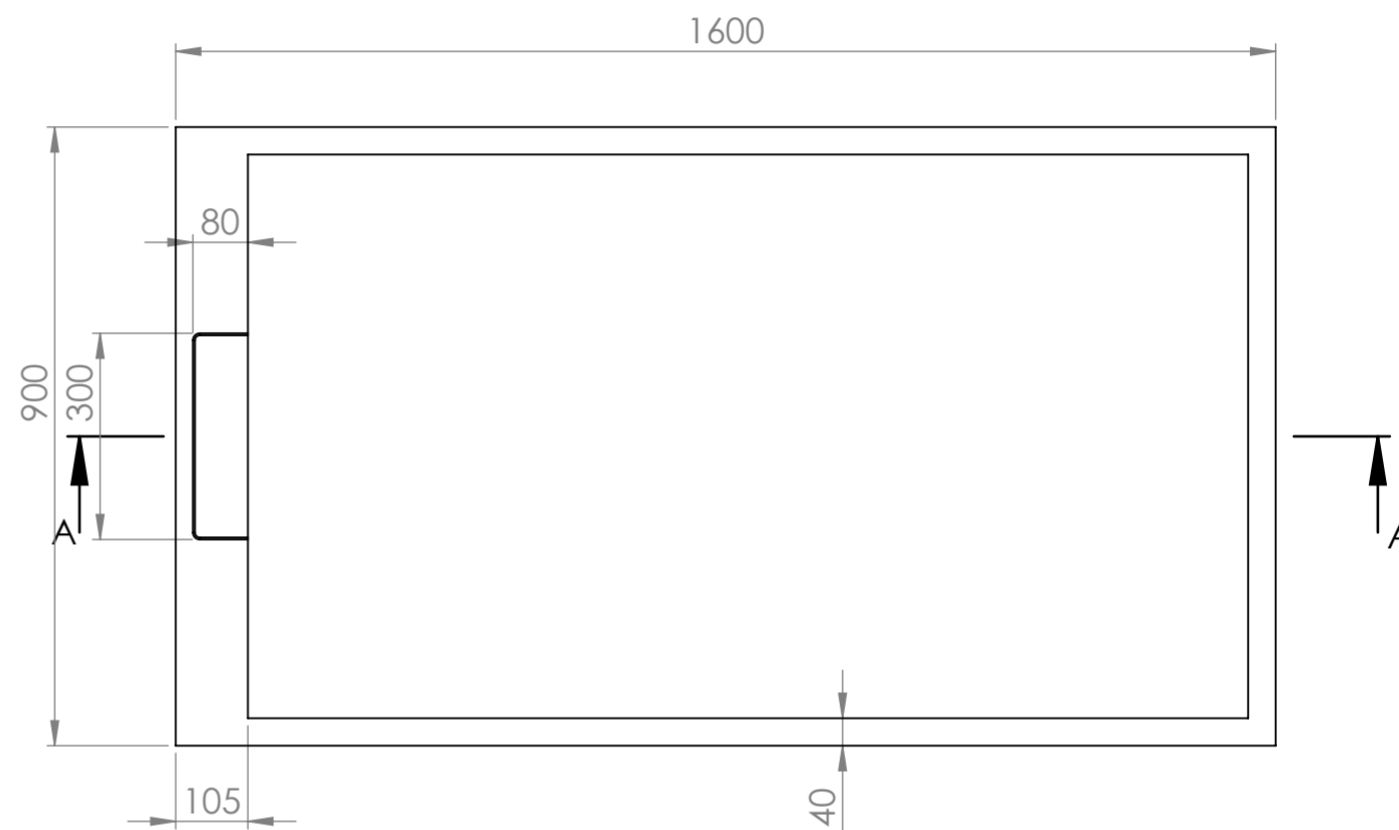

Shower Tray with Enclosure Kit - A

Shower Tray - Top View

Section View A-A

|                               |              |  |
|-------------------------------|--------------|--|
| <b>LUSSO</b><br>LUXURY LIVING | Product Name | Designo Kit A  |
|                               | Size, mm     | 1600 x 900 x 25  |
|                               | Contains     | Shower Tray<br>Shower Waste<br>Designo Matte Black Shower Screen<br>Glass Wall Fixing Kit<br>Matte Black Bracing Bar |

All dimensions provided in mm.