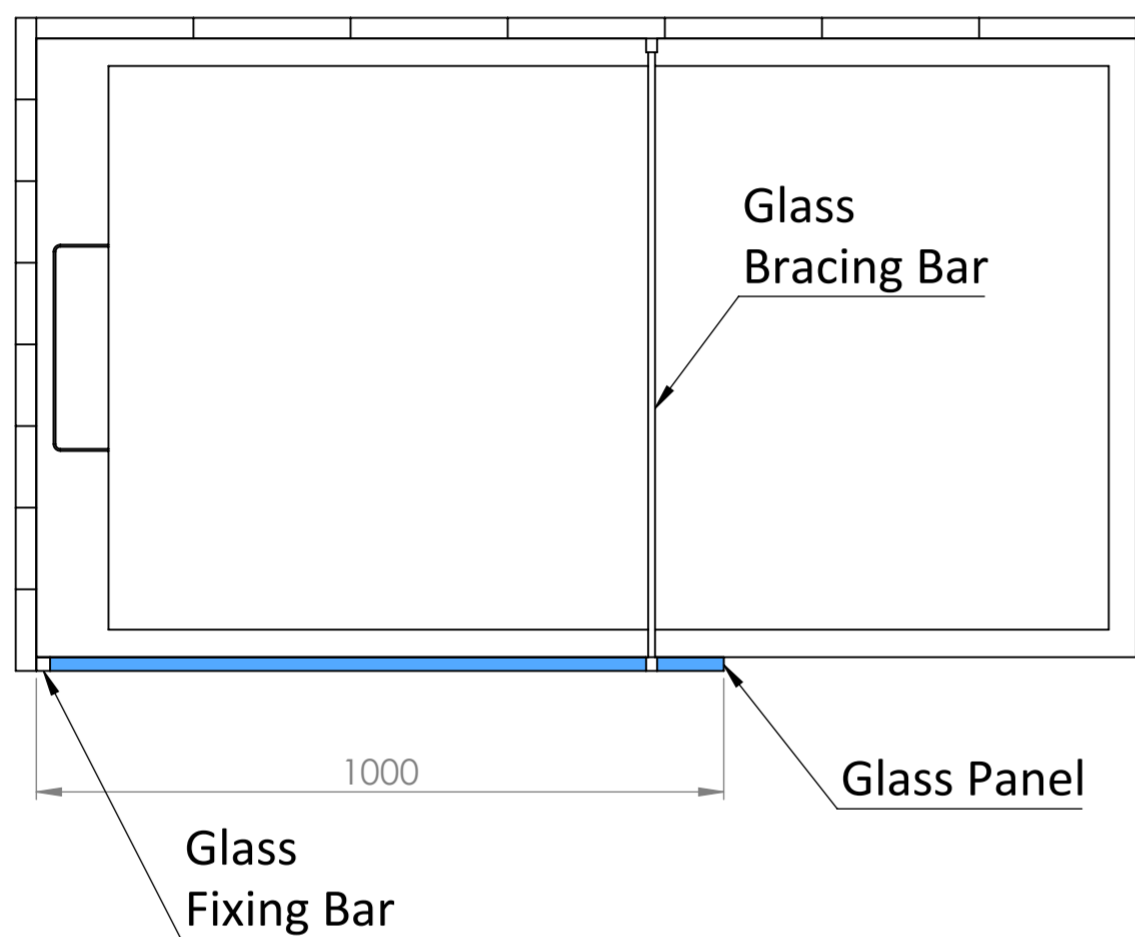

Shower Tray with Enclosure Kit - A

Shower Tray - Top View

Section View A-A

|                               |              |  |
|-------------------------------|--------------|--|
| <b>LUSSO</b><br>LUXURY LIVING | Product Name | Designo Kit A  |
|                               | Size, mm     | 1600 x 900 x 25  |
|                               | Contains     | Shower Tray<br>Shower Waste<br>Designo Matte Black Shower Screen<br>Glass Wall Fixing Kit<br>Matte Black Bracing Bar |

All dimensions provided in mm.