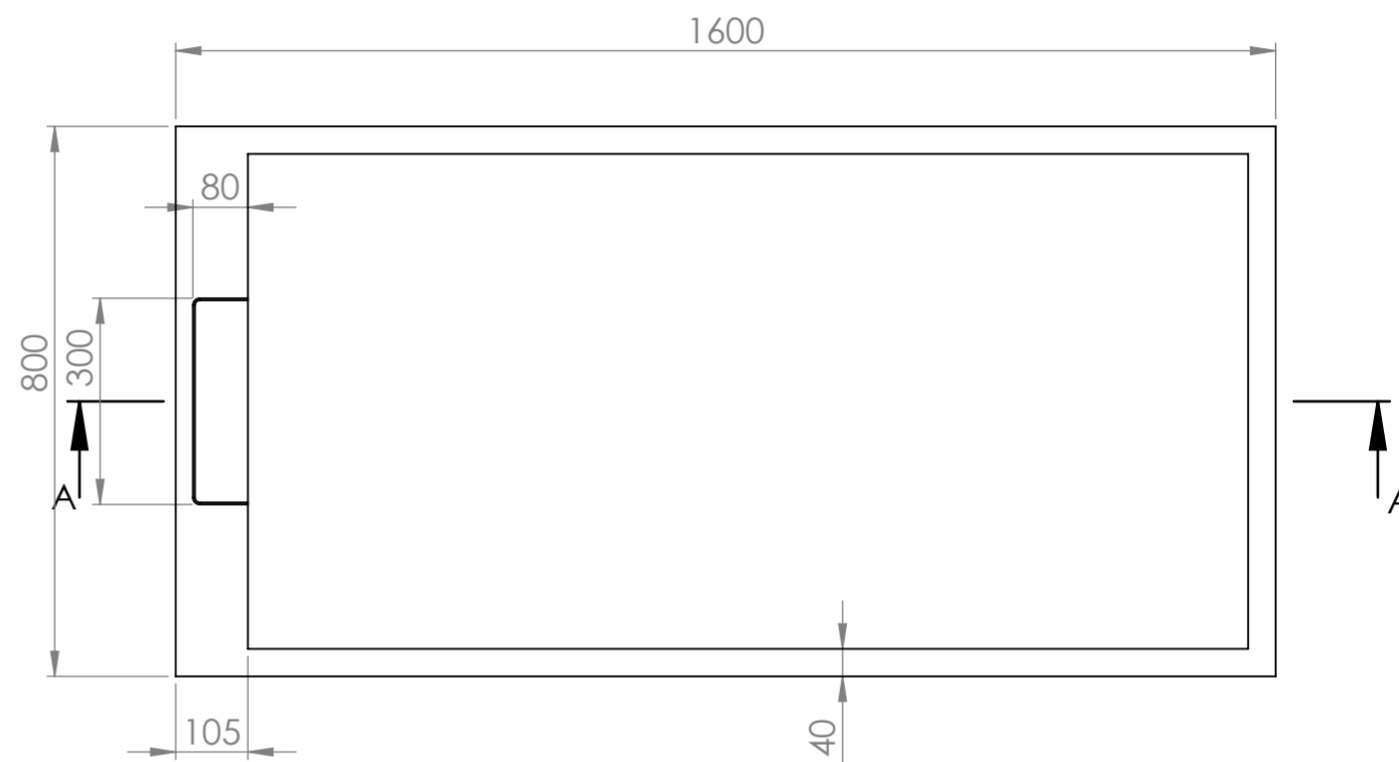

Shower Tray with Enclosure Kit - A

Shower Tray - Top View

Section View A-A

<p>LUSSO LUXURY LIVING</p>	Product Name	Designo Kit A
	Size, mm	1600 x 800 x 25
	Contains	Shower Tray Shower Waste Designo Matte Black Shower Screen Glass Wall Fixing Kit Matte Black Bracing Bar

All dimensions provided in mm.