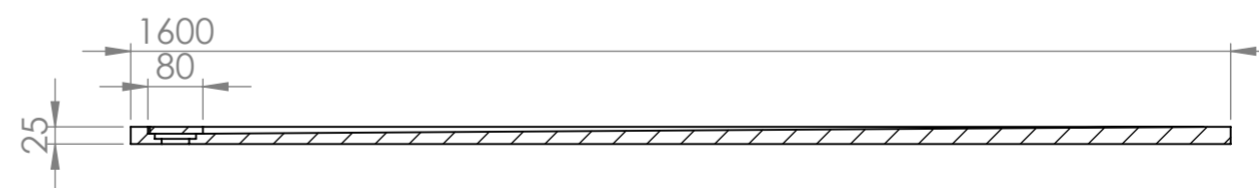

Shower Tray with Enclosure Kit - A

Shower Tray - Top View

Section View A-A

<p>LUSSO LUXURY LIVING</p>	Product Name	Designo Kit A
	Size, mm	1600 x 800 x 25
	Contains	Shower Tray Shower Waste Designo Matte Black Shower Screen Glass Wall Fixing Kit Matte Black Bracing Bar

All dimensions provided in mm.