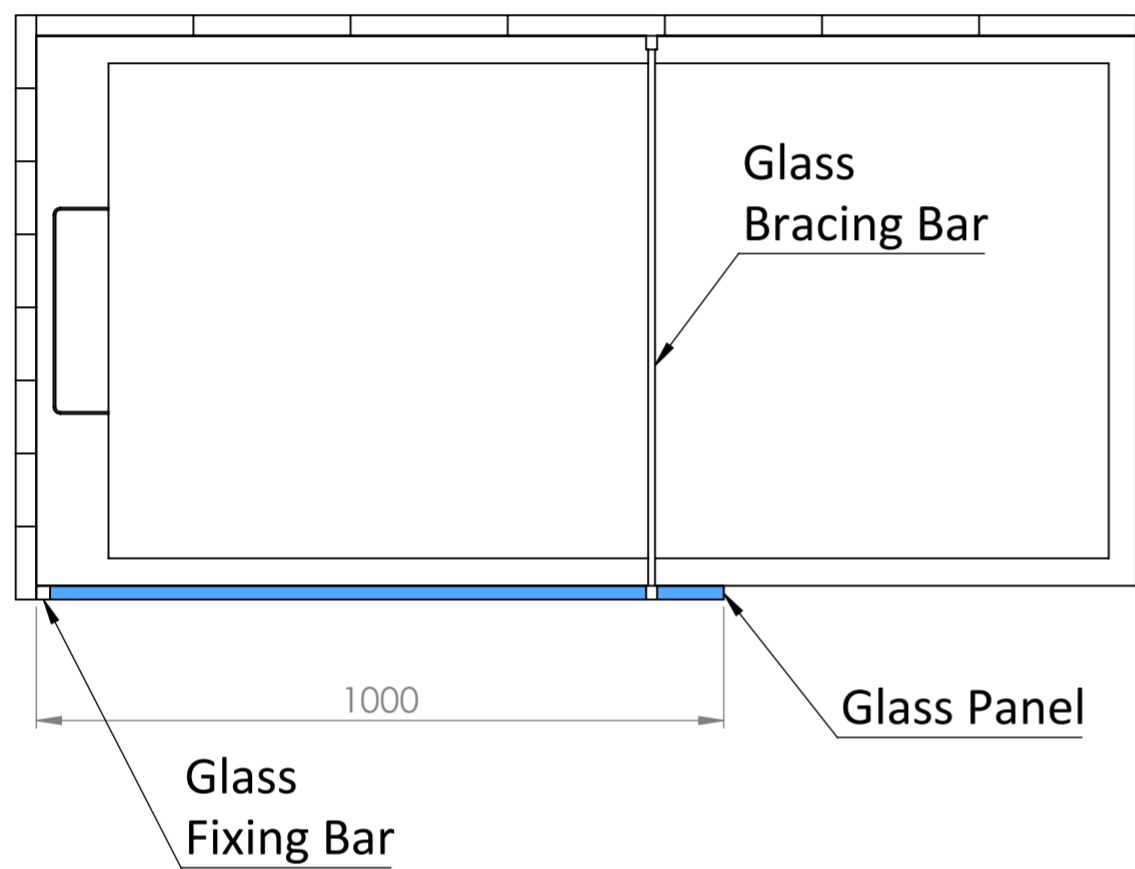

Shower Tray with Enclosure Kit - A

Shower Tray - Top View

Section View A-A

<p>LUSSO LUXURY LIVING</p>	Product Name	Designo Kit A
	Size, mm	1600 x 800 x 25
	Contains	Shower Tray Shower Waste Designo Matte Black Shower Screen Glass Wall Fixing Kit Matte Black Bracing Bar

All dimensions provided in mm.