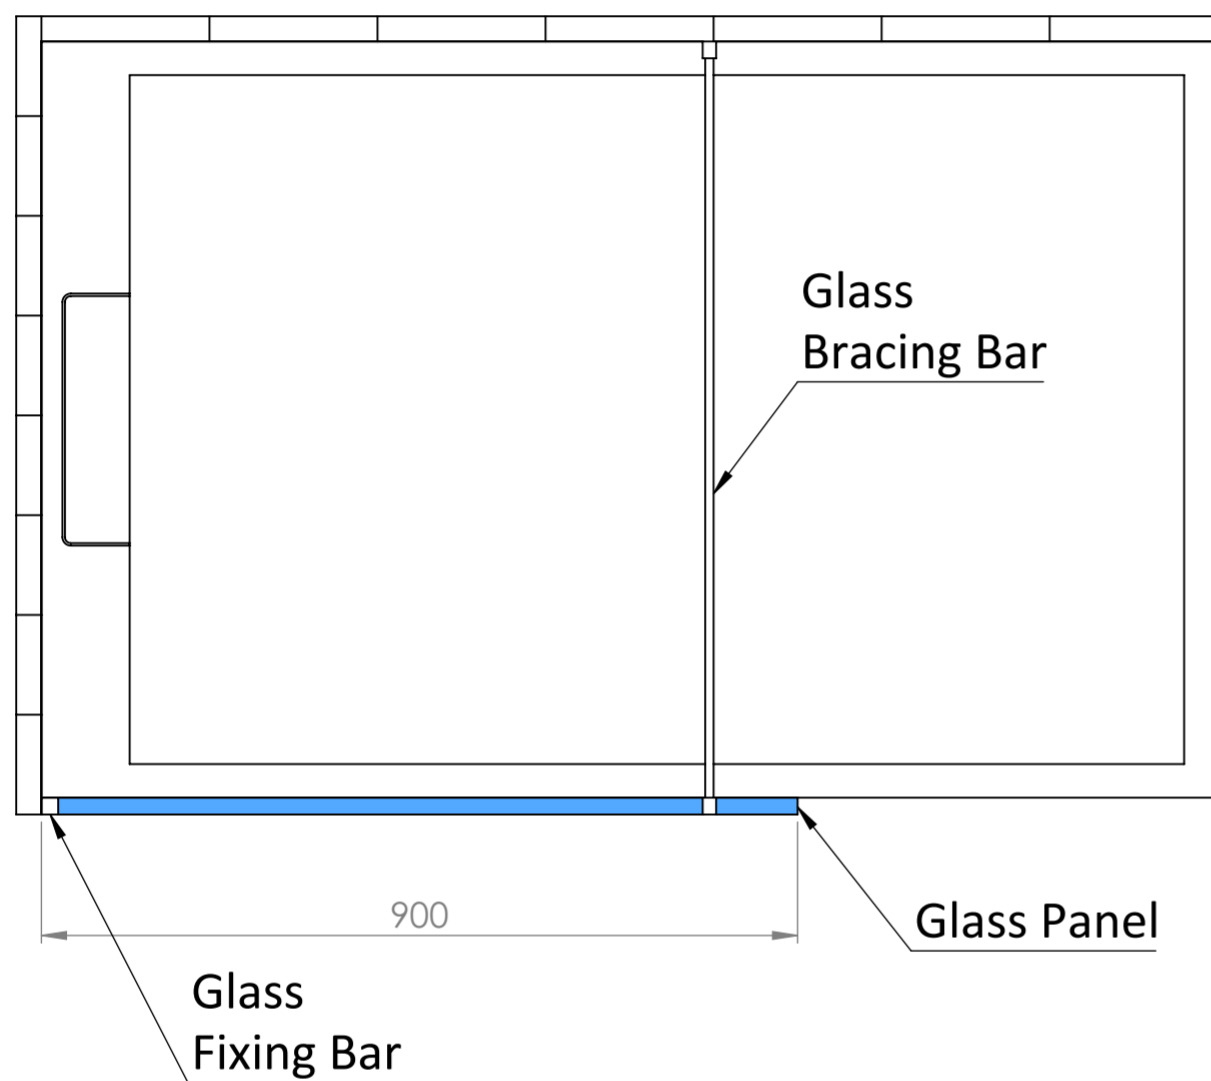

Shower Tray with Enclosure Kit - A

Shower Tray - Top View

Section View A-A

LUSSO
LUXURY LIVING

Product Name	Designo Kit A
Size, mm	1400 x 900 x 25
Contains	Shower Tray Shower Waste Designo Matte Black Shower Screen Glass Wall Fixing Kit Matte Black Bracing Bar

All dimensions provided in mm.