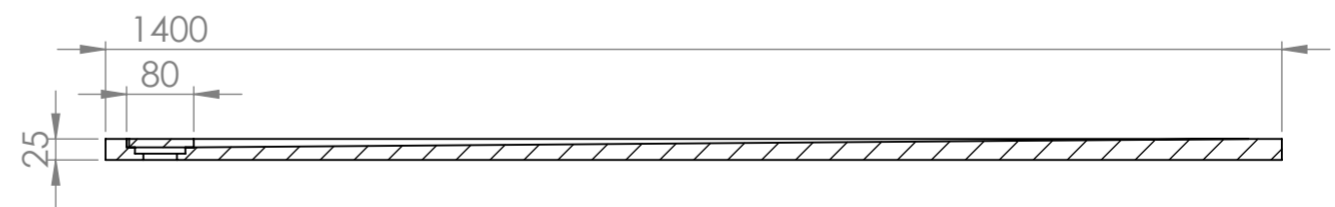

Shower Tray with Enclosure Kit - A

Shower Tray - Top View

Section View A-A

LUSSO
LUXURY LIVING

Product Name	Designo Kit A
Size, mm	1400 x 900 x 25
Contains	Shower Tray Shower Waste Designo Matte Black Shower Screen Glass Wall Fixing Kit Matte Black Bracing Bar

All dimensions provided in mm.