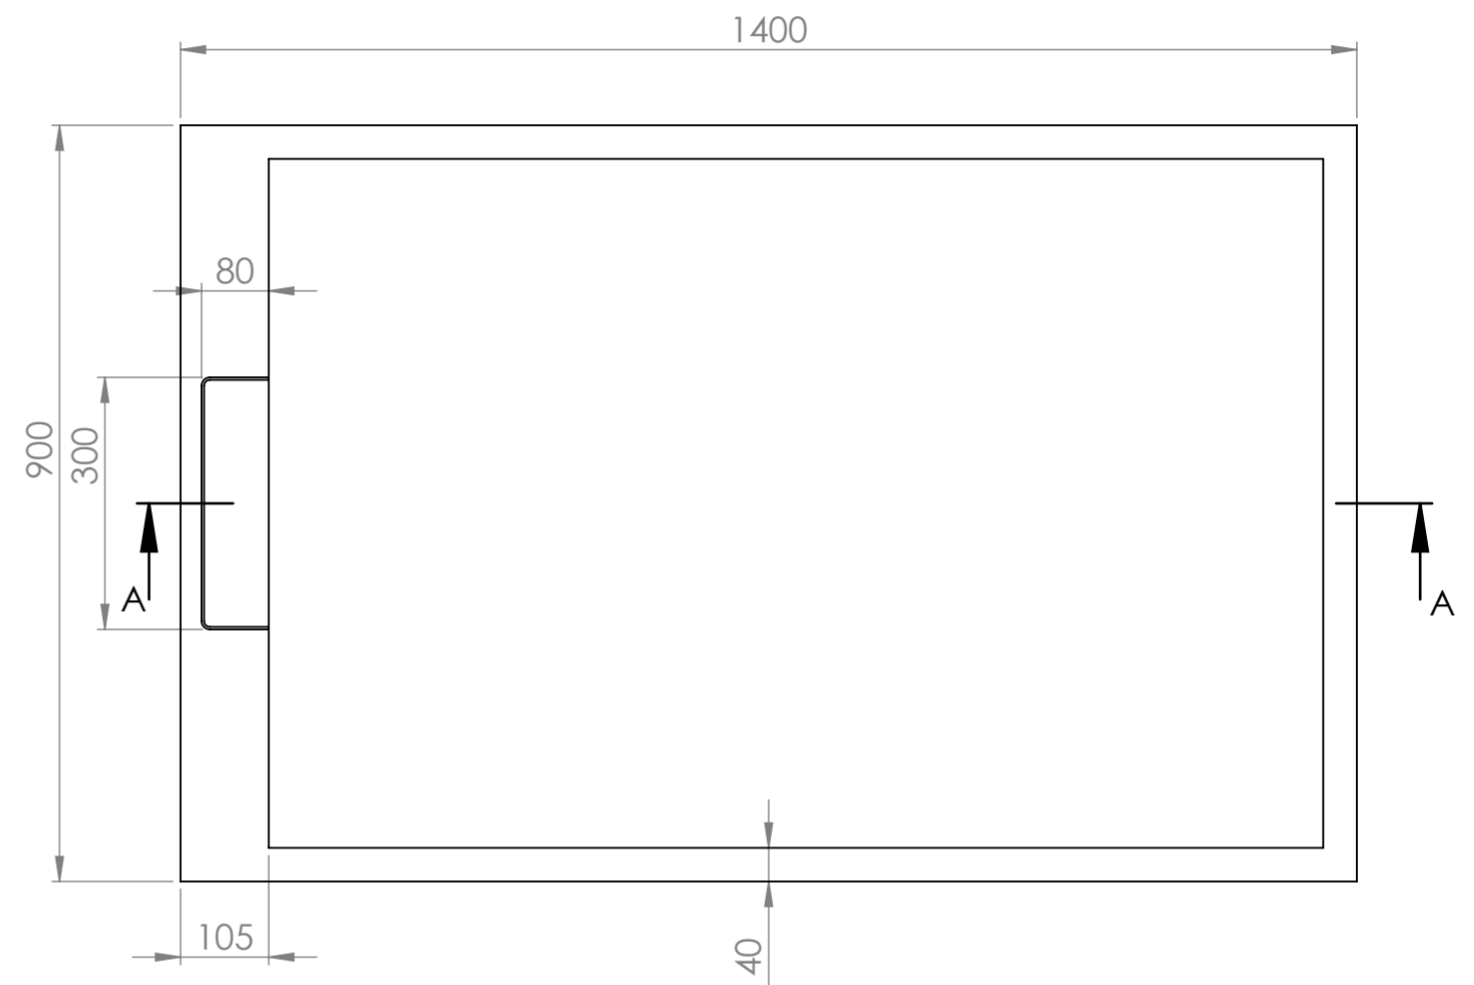

Shower Tray with Enclosure Kit - A

Shower Tray - Top View

Section View A-A

LUSSO
LUXURY LIVING

Product Name	Designo Kit A
Size, mm	1400 x 900 x 25
Contains	Shower Tray Shower Waste Designo Matte Black Shower Screen Glass Wall Fixing Kit Matte Black Bracing Bar

All dimensions provided in mm.