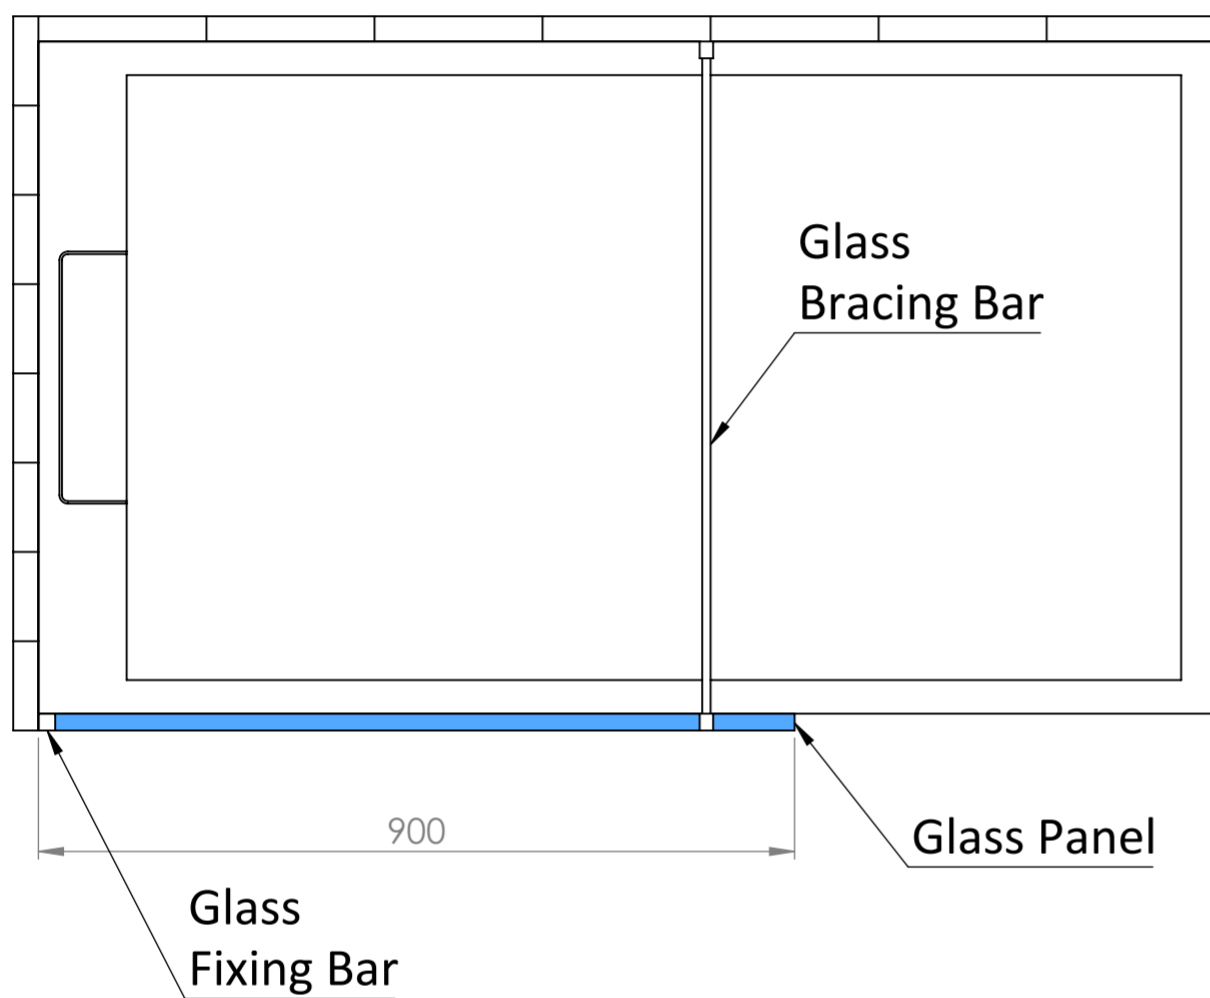

Shower Tray with Enclosure Kit - A

Shower Tray - Top View

Section View A-A

LUSSO
LUXURY LIVING

Product Name	Designo Kit A
Size, mm	1400 x 800 x 25
Contains	Shower Tray Shower Waste Designo Matte Black Shower Screen Glass Wall Fixing Kit Matte Black Bracing Bar

All dimensions provided in mm.