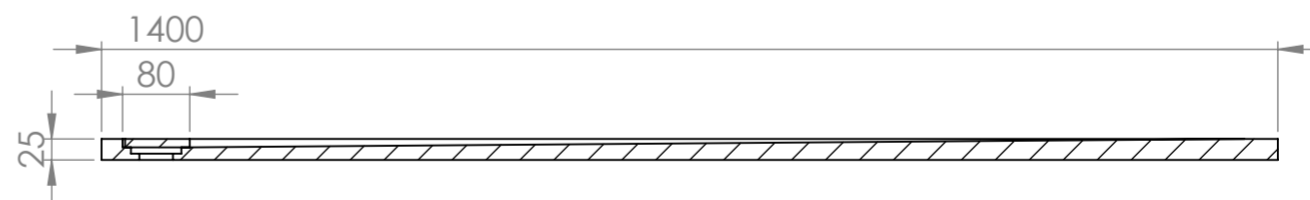

Shower Tray with Enclosure Kit - A

Shower Tray - Top View

Section View A-A

LUSSO
LUXURY LIVING

Product Name	Designo Kit A
Size, mm	1400 x 800 x 25
Contains	Shower Tray Shower Waste Designo Matte Black Shower Screen Glass Wall Fixing Kit Matte Black Bracing Bar

All dimensions provided in mm.