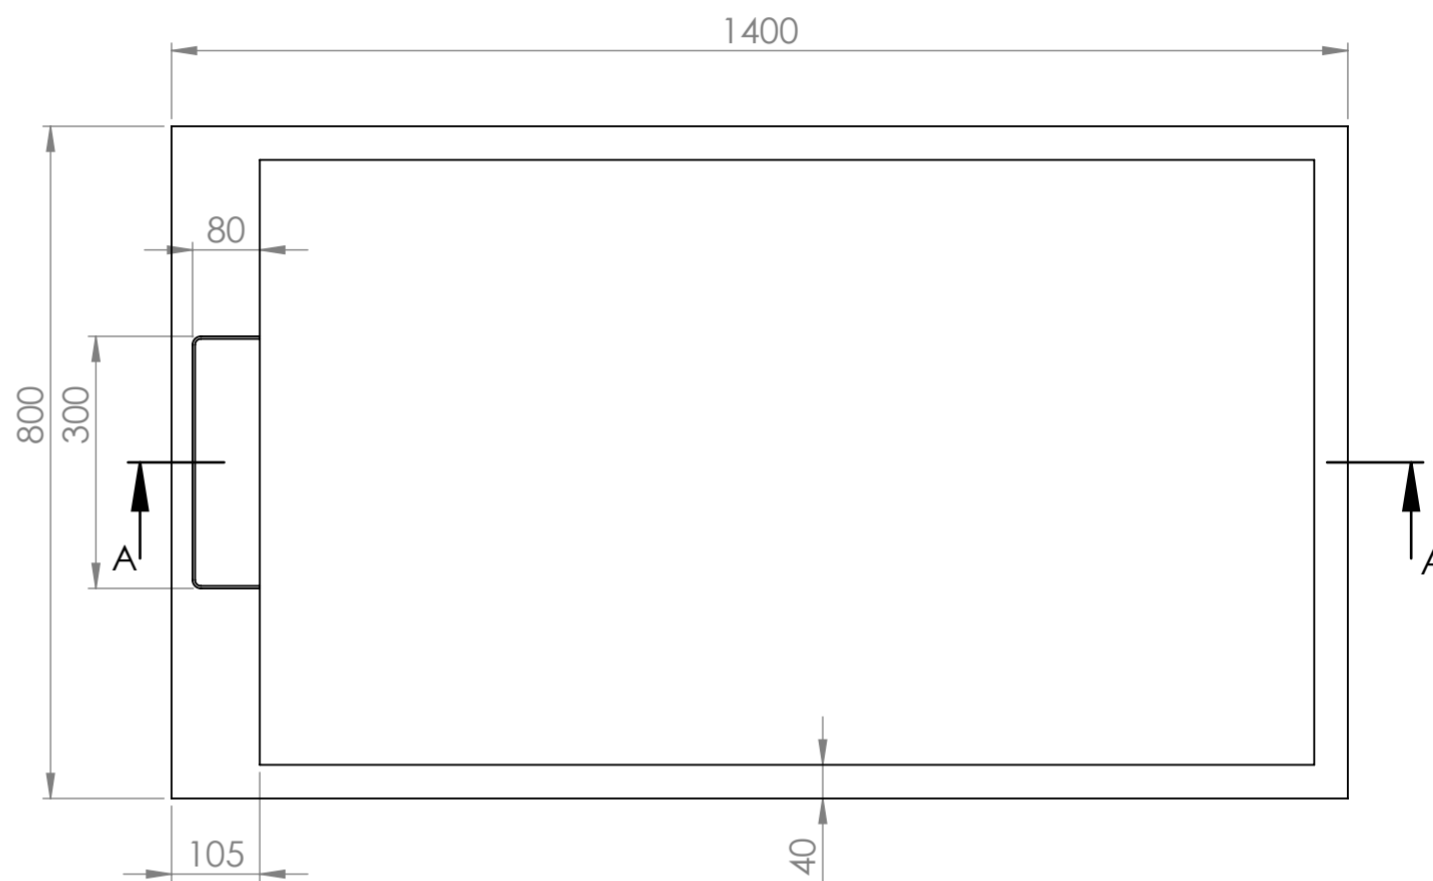

Shower Tray with Enclosure Kit - A

Shower Tray - Top View

Section View A-A

LUSSO
LUXURY LIVING

Product Name	Designo Kit A
Size, mm	1400 x 800 x 25
Contains	Shower Tray Shower Waste Designo Matte Black Shower Screen Glass Wall Fixing Kit Matte Black Bracing Bar

All dimensions provided in mm.