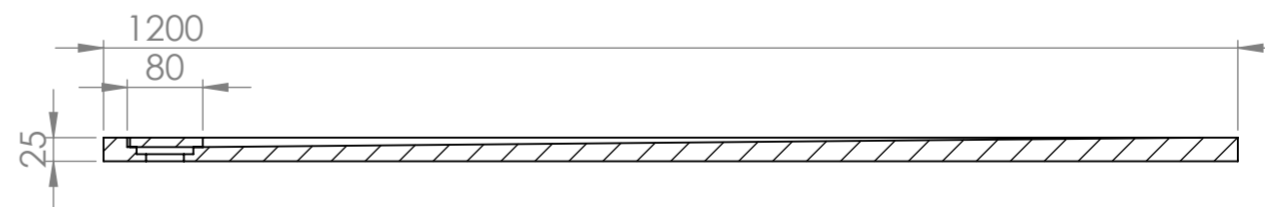

Shower Tray with Enclosure Kit - A

Shower Tray - Top View

Section View A-A

<p>LUSSO LUXURY LIVING</p>	Product Name	Designo Kit A
	Size, mm	1200 x 900 x 25
	Contains	Shower Tray Shower Waste Designo Matte Black Shower Screen Glass Wall Fixing Kit Matte Black Bracing Bar

All dimensions provided in mm.