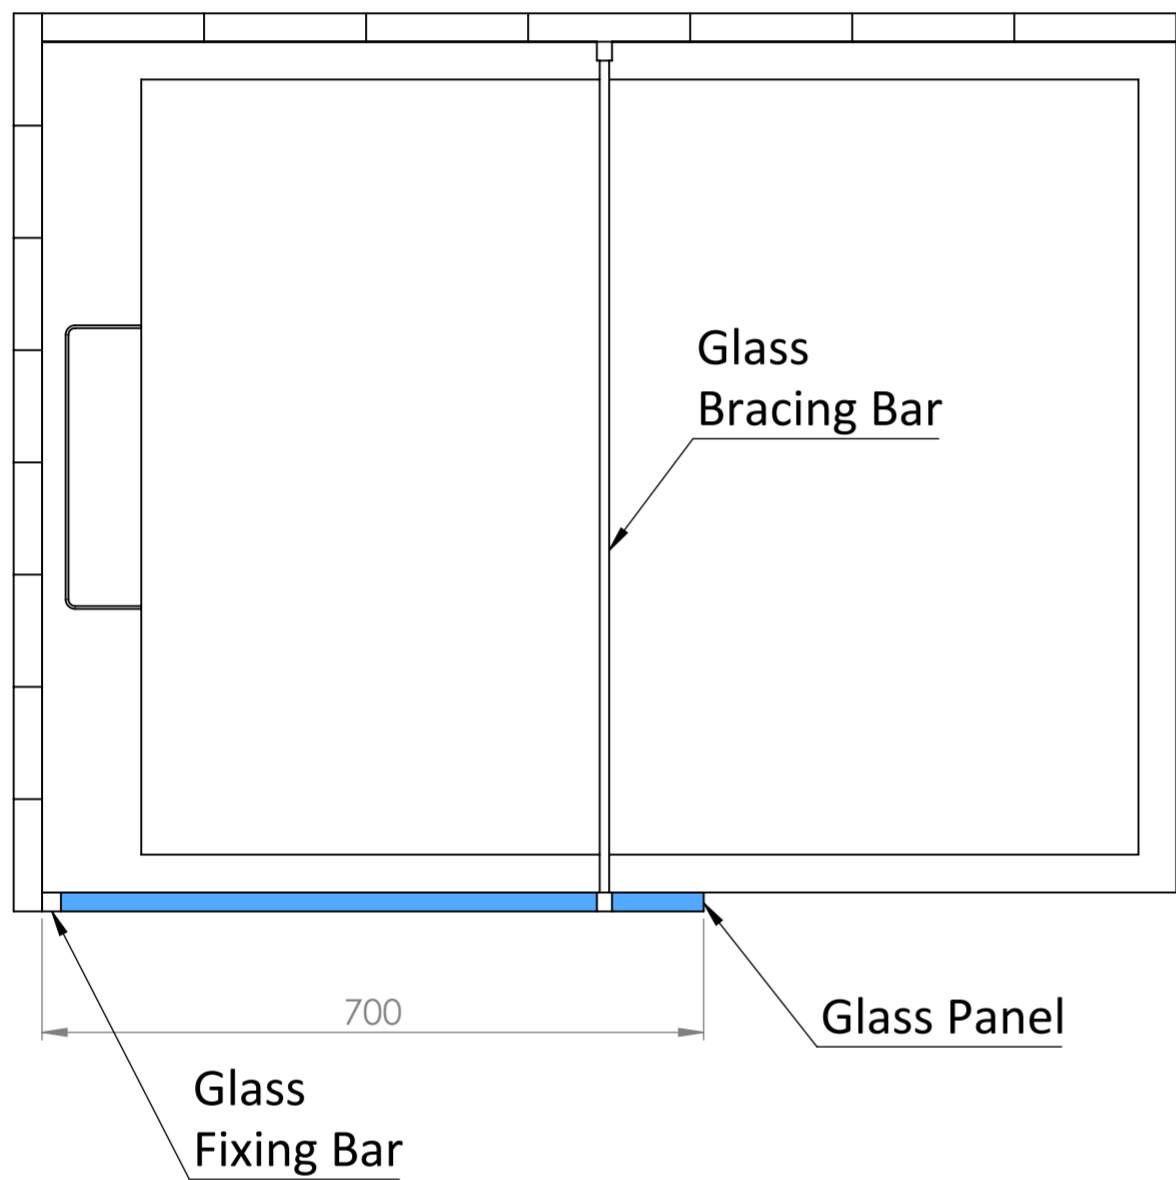

Shower Tray with Enclosure Kit - A

Shower Tray - Top View

Section View A-A

<p>LUSSO LUXURY LIVING</p>	Product Name	Designo Kit A
	Size, mm	1200 x 900 x 25
	Contains	Shower Tray Shower Waste Designo Matte Black Shower Screen Glass Wall Fixing Kit Matte Black Bracing Bar

All dimensions provided in mm.