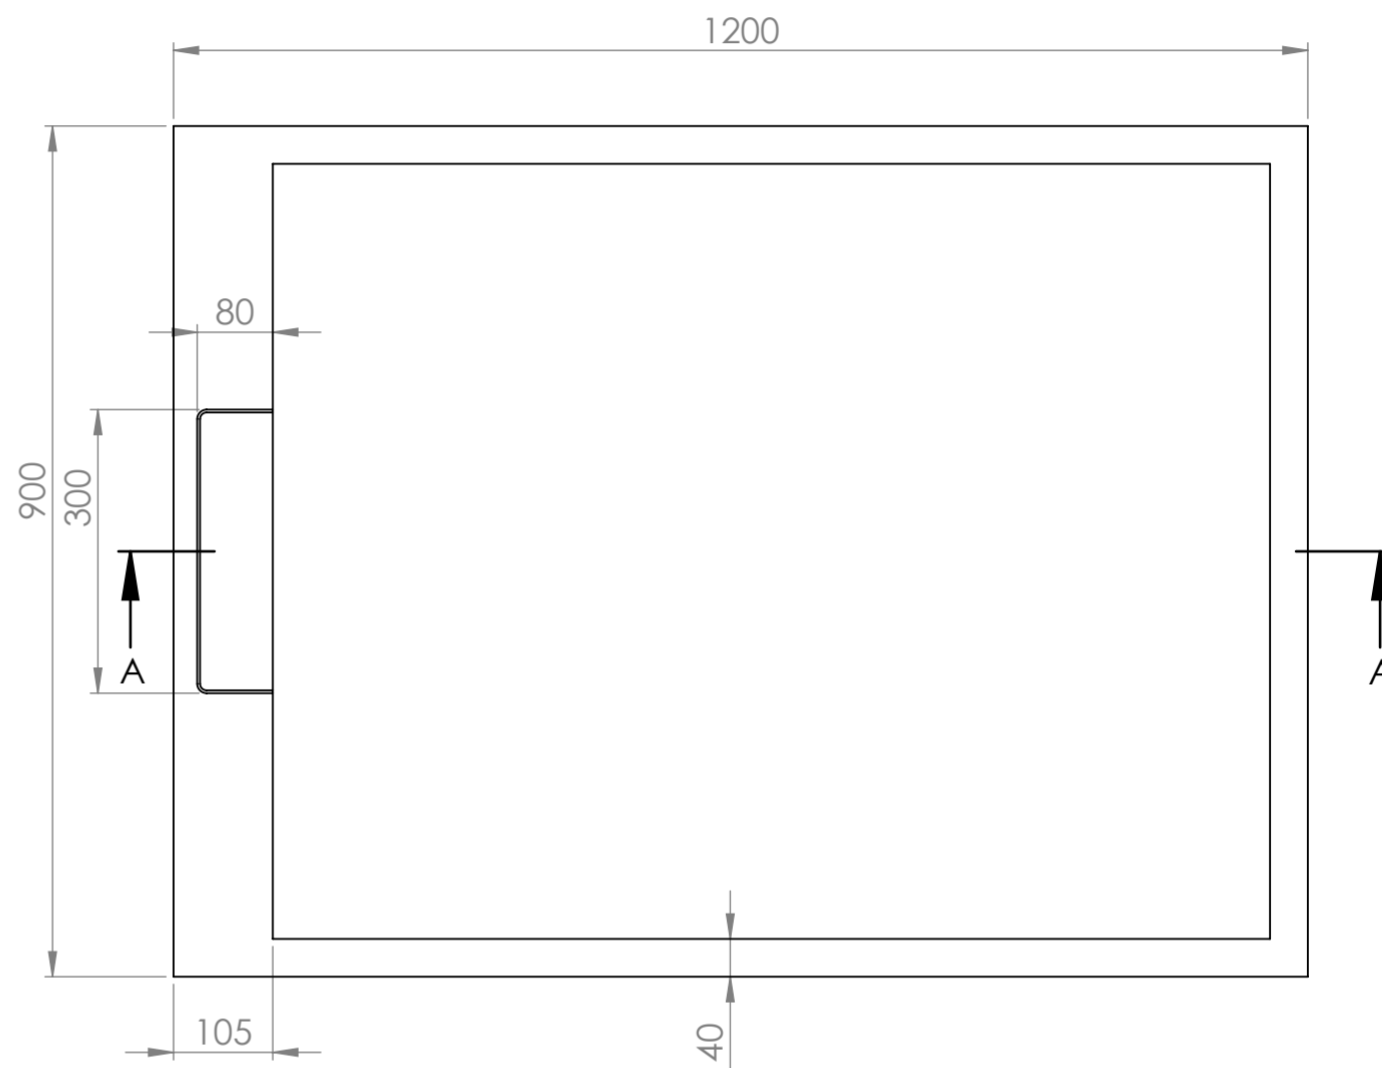

Shower Tray with Enclosure Kit - A

Shower Tray - Top View

Section View A-A

<p>LUSSO LUXURY LIVING</p>	Product Name	Designo Kit A
	Size, mm	1200 x 900 x 25
	Contains	Shower Tray Shower Waste Designo Matte Black Shower Screen Glass Wall Fixing Kit Matte Black Bracing Bar

All dimensions provided in mm.