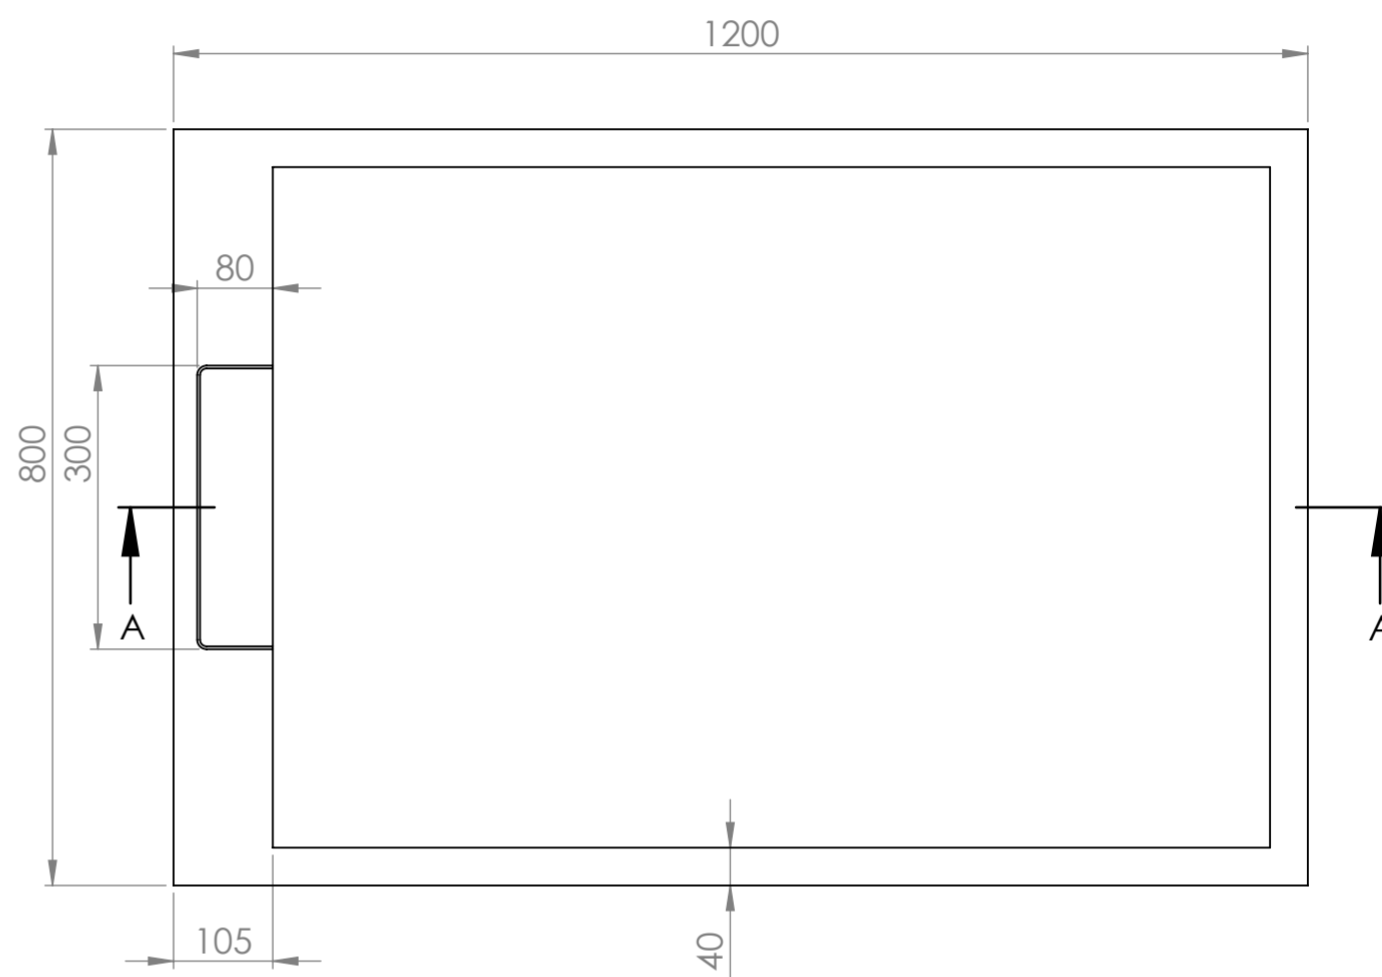

Shower Tray with Enclosure Kit - A

Shower Tray - Top View

Section View A-A

	Product Name	Designo Kit A
	Size, mm	1200 x 800 x 25
	Contains	Shower Tray Shower Waste Designo Matte Black Shower Screen Glass Wall Fixing Kit Matte Black Bracing Bar

All dimensions provided in mm.