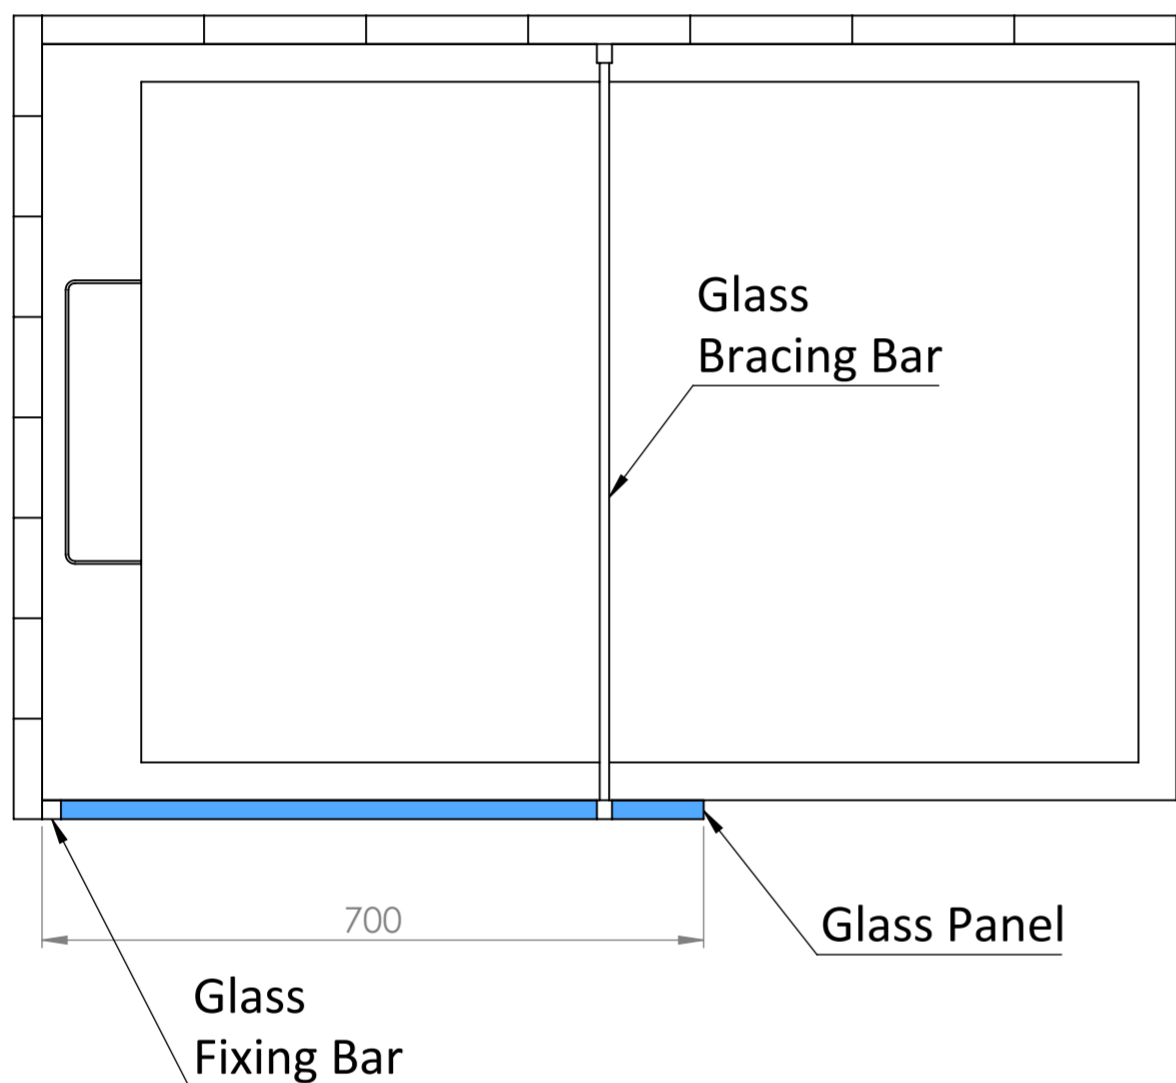

Shower Tray with Enclosure Kit - A

Shower Tray - Top View

Section View A-A

	Product Name	Designo Kit A
	Size, mm	1200 x 800 x 25
	Contains	Shower Tray Shower Waste Designo Matte Black Shower Screen Glass Wall Fixing Kit Matte Black Bracing Bar

All dimensions provided in mm.