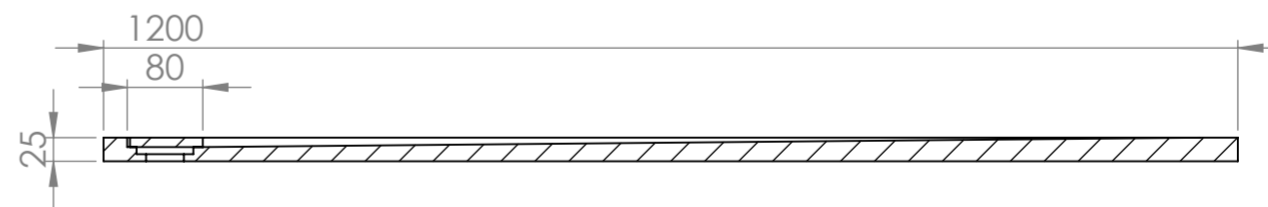

Shower Tray with Enclosure Kit - A

Shower Tray - Top View

Section View A-A

	Product Name	Designo Kit A
	Size, mm	1200 x 800 x 25
	Contains	Shower Tray Shower Waste Designo Matte Black Shower Screen Glass Wall Fixing Kit Matte Black Bracing Bar

All dimensions provided in mm.