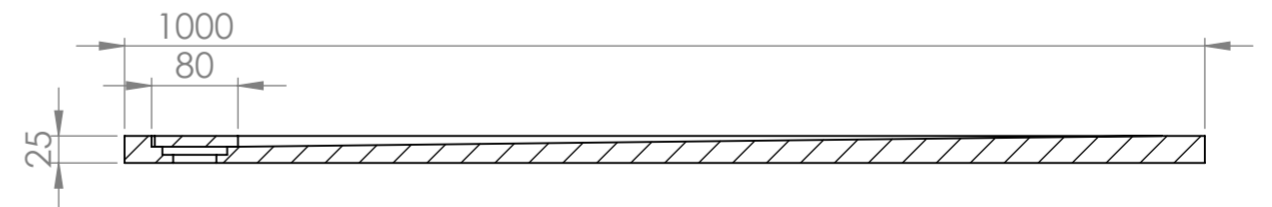

Shower Tray with Enclosure Kit - A

Shower Tray - Top View

Section View A-A

**LUSSO**  
LUXURY LIVING

Product Name	Designo Kit A
Size, mm	1000 x 800 x 25
Contains	Shower Tray Shower Waste Designo Matte Black Shower Screen Glass Wall Fixing Kit Matte Black Bracing Bar

*All dimensions provided in mm.*