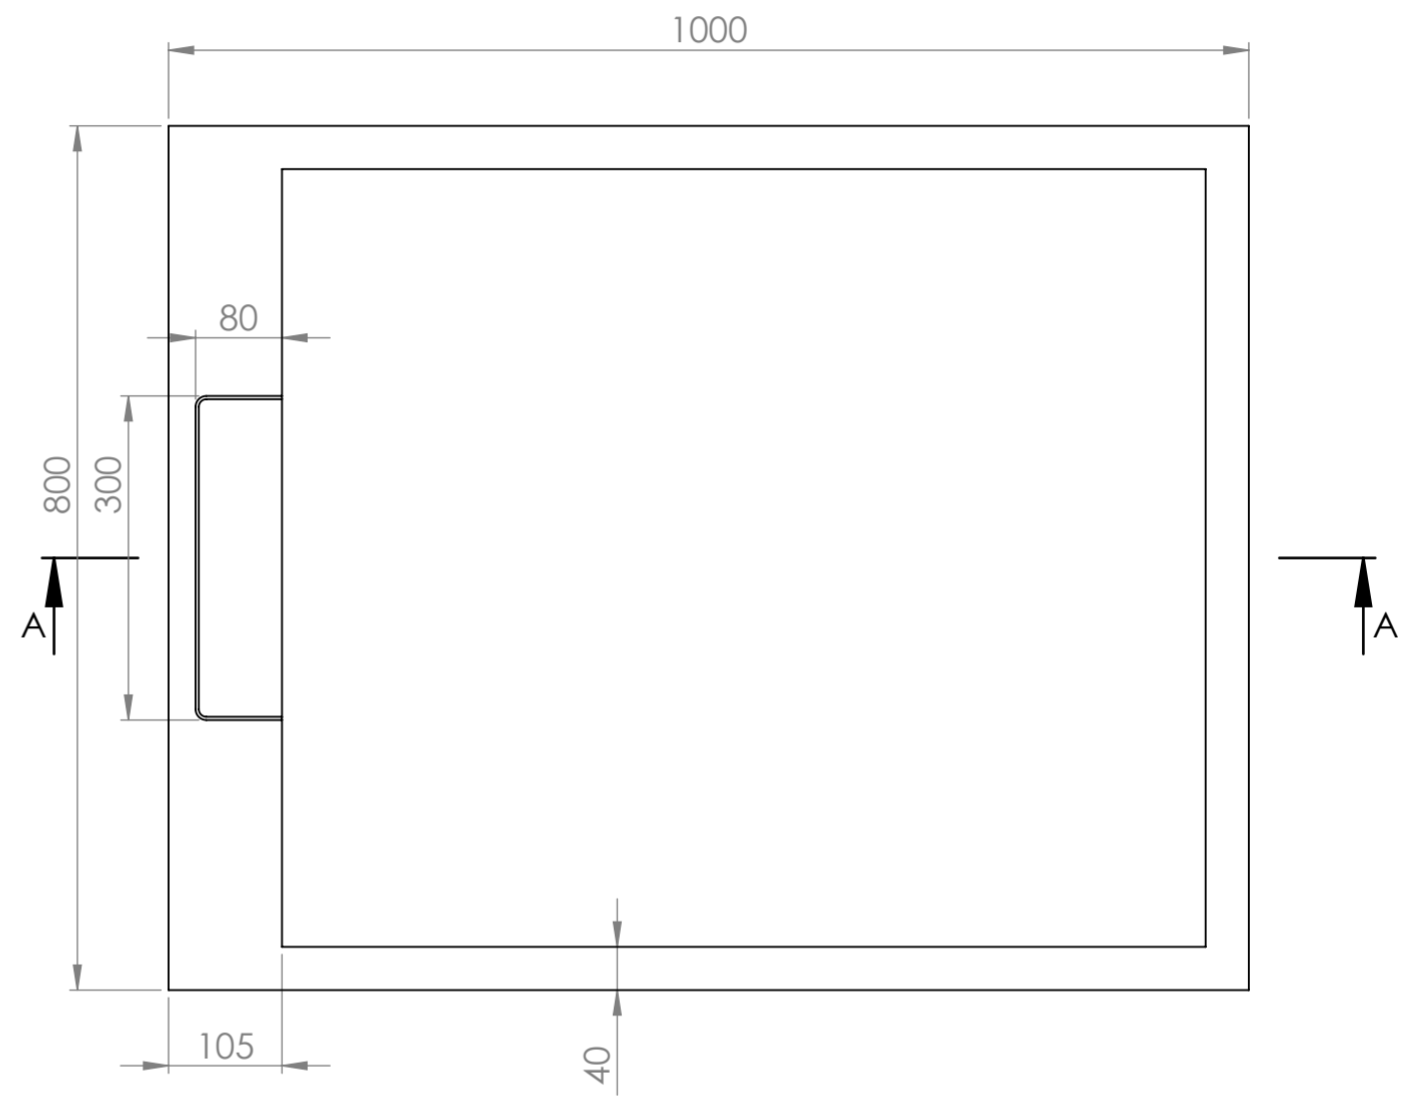

Shower Tray with Enclosure Kit - A

Shower Tray - Top View

Section View A-A

**LUSSO**  
LUXURY LIVING

Product Name	Designo Kit A
Size, mm	1000 x 800 x 25
Contains	Shower Tray Shower Waste Designo Matte Black Shower Screen Glass Wall Fixing Kit Matte Black Bracing Bar

*All dimensions provided in mm.*