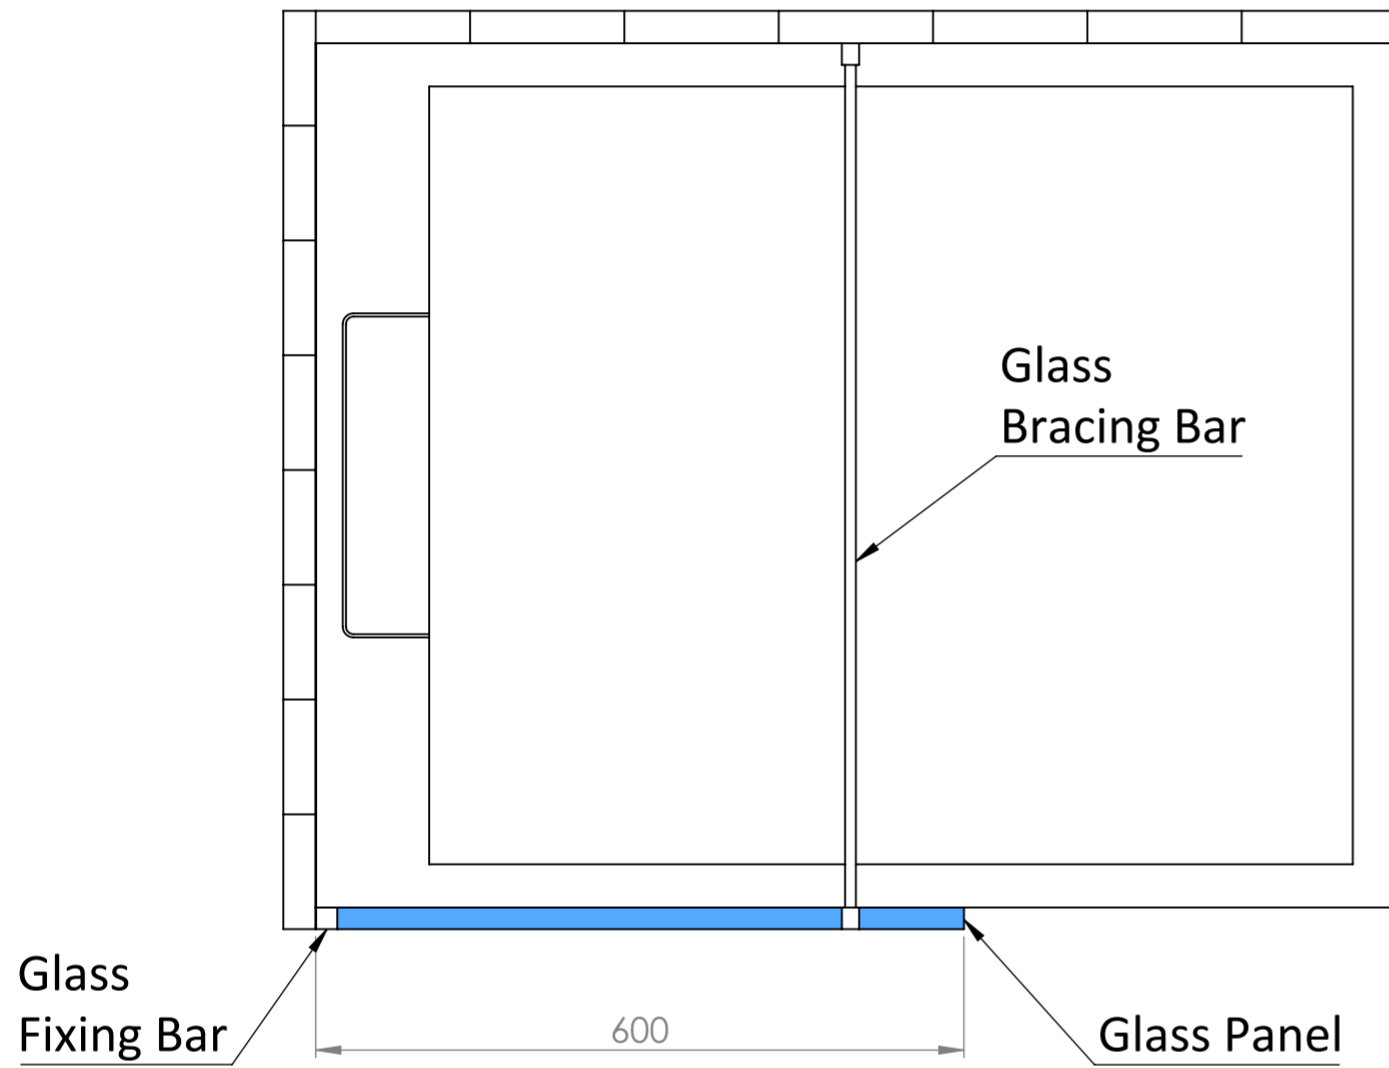

Shower Tray with Enclosure Kit - A

Shower Tray - Top View

Section View A-A

**LUSSO**  
LUXURY LIVING

Product Name	Designo Kit A
Size, mm	1000 x 800 x 25
Contains	Shower Tray Shower Waste Designo Matte Black Shower Screen Glass Wall Fixing Kit Matte Black Bracing Bar

*All dimensions provided in mm.*