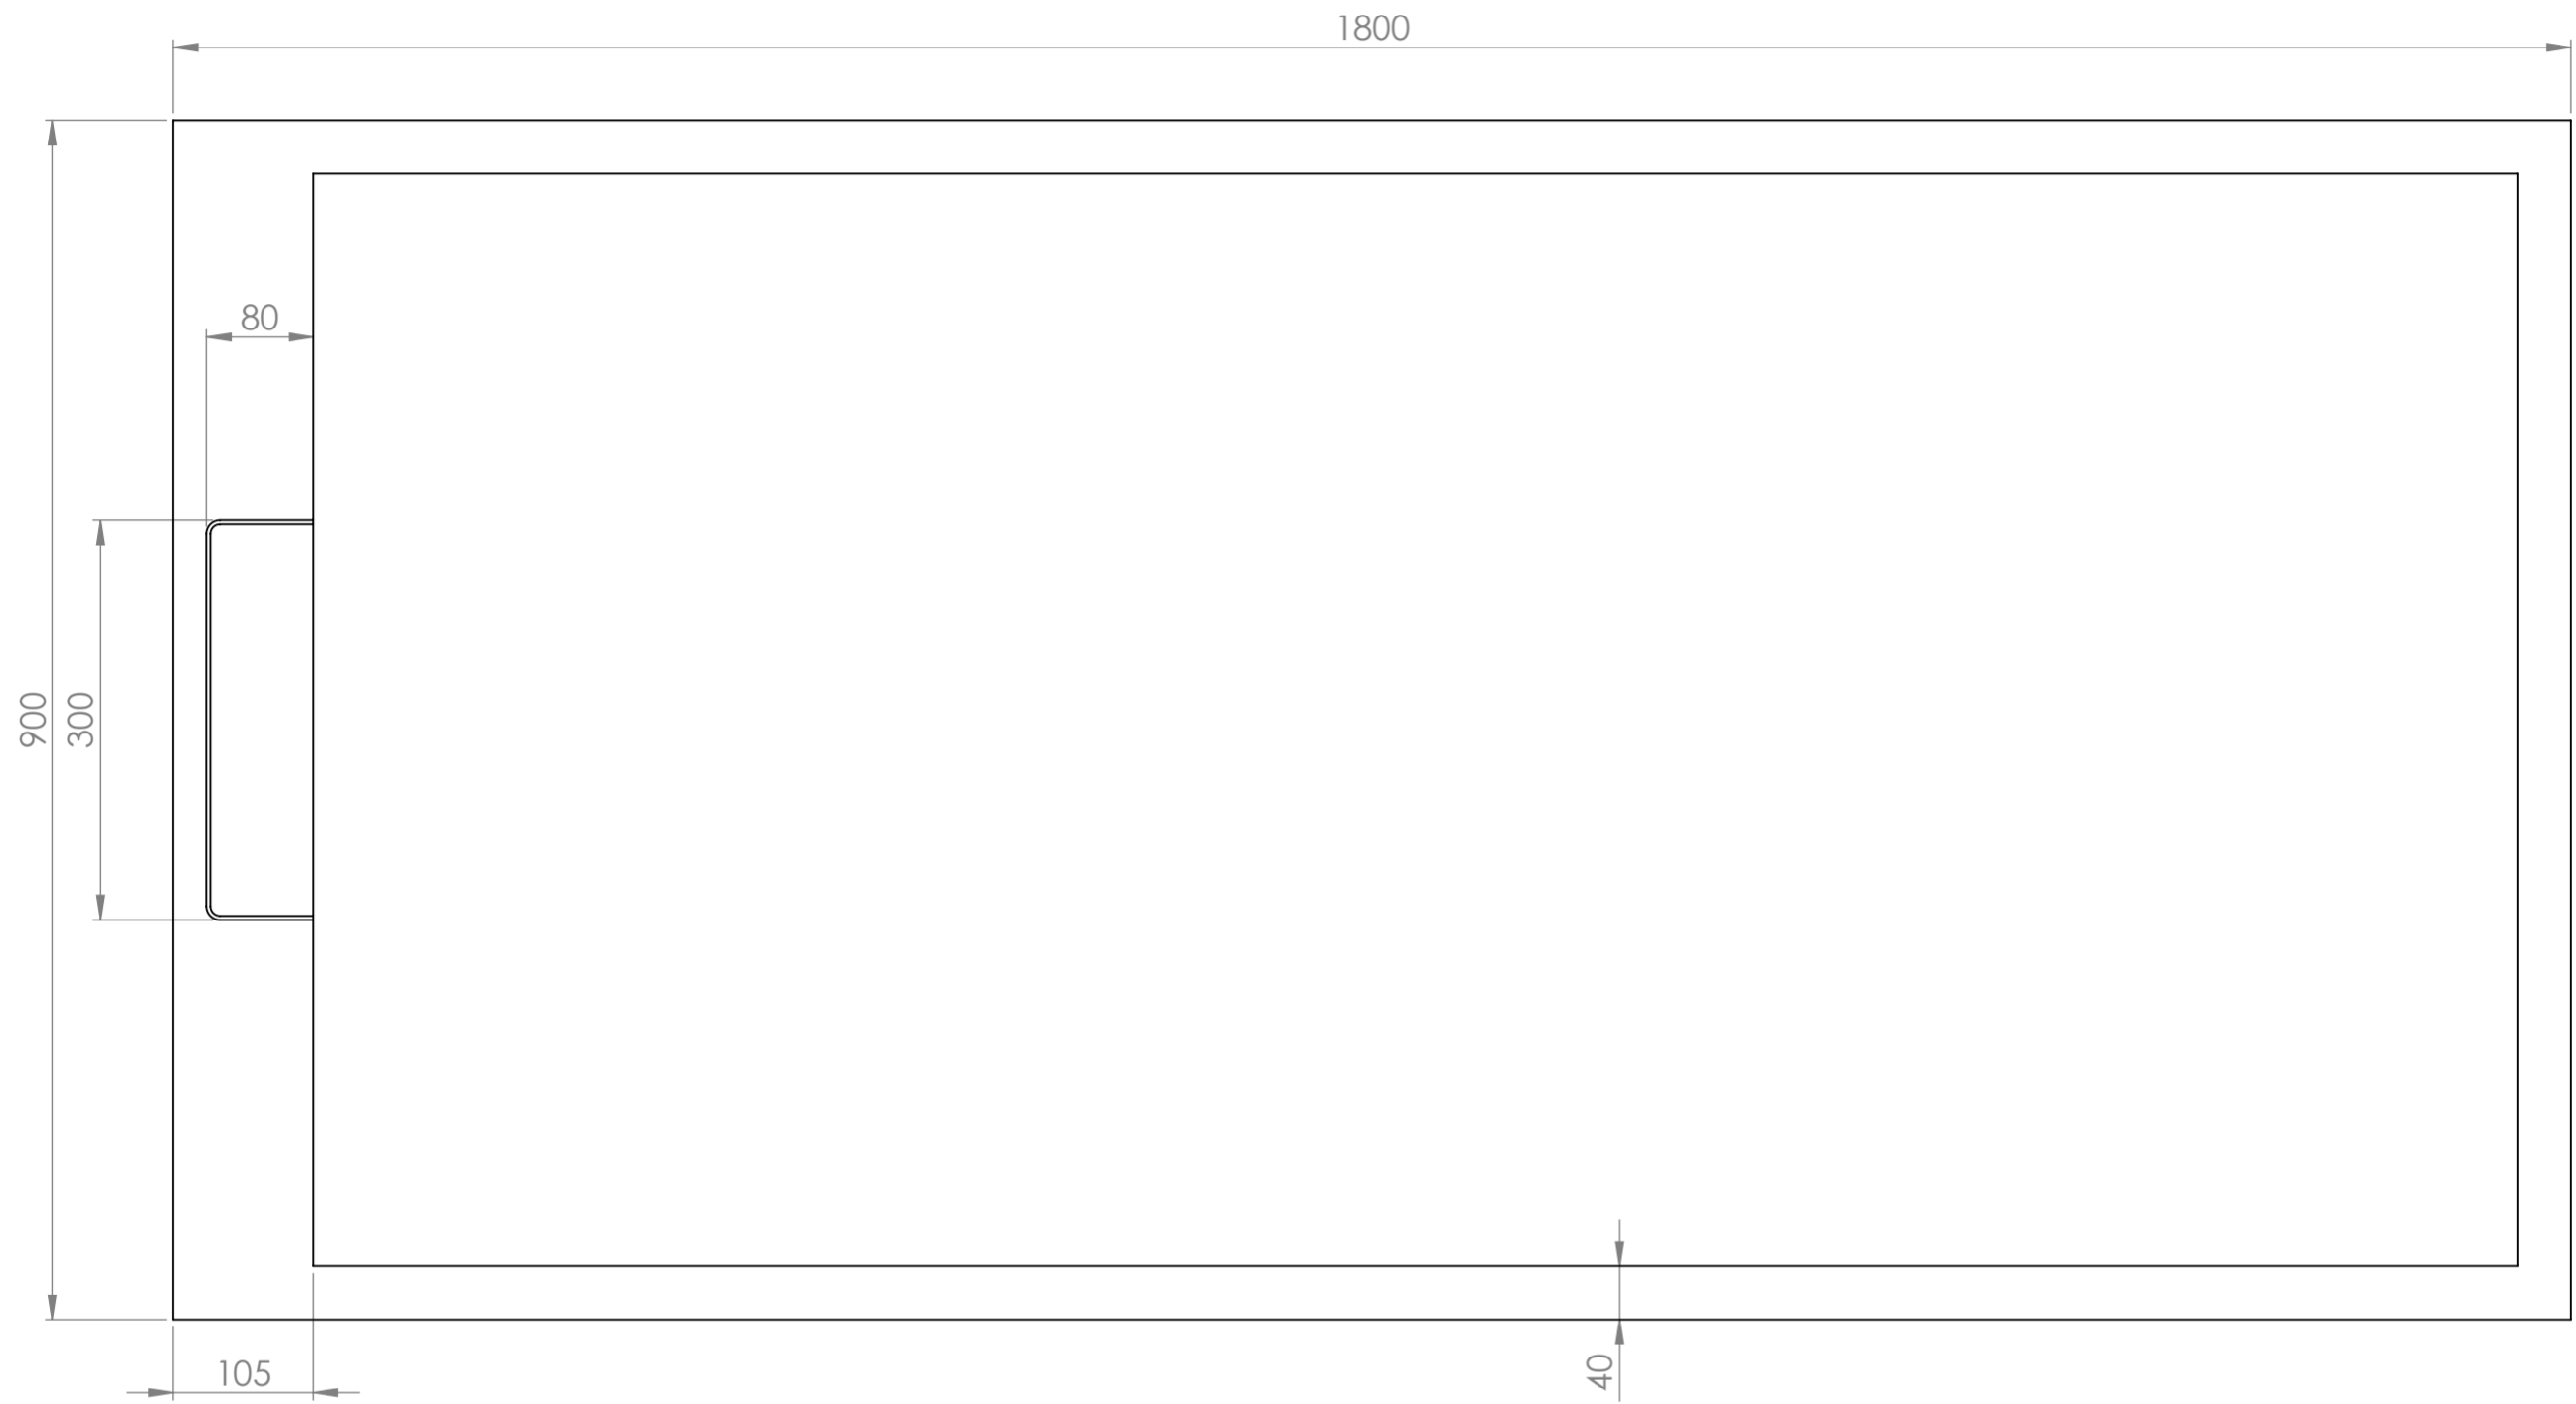

Top View

Side View - Section View

|                               |              |                      |
|-------------------------------|--------------|----------------------|
| <b>LUSSO</b><br>LUXURY LIVING | Product Name | Infinity Shower Tray |
|                               | Material     | Stone Resin          |
|                               | Size, mm     | 1800 x 900 x 25      |

*All dimensions provided in mm.*