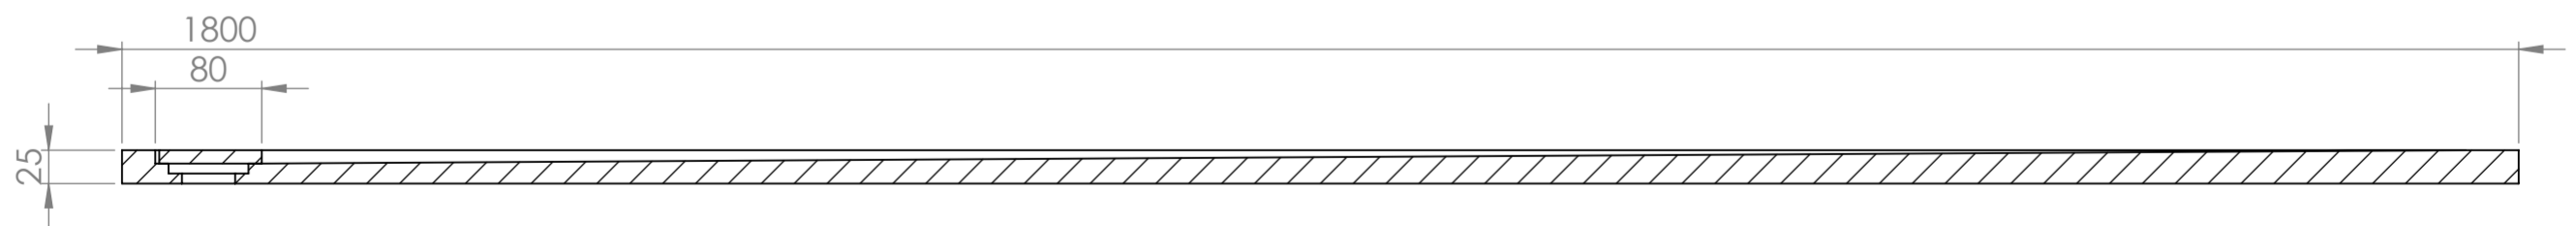

Top View

Side View - Section View

|                               |              |                      |
|-------------------------------|--------------|----------------------|
| <b>LUSSO</b><br>LUXURY LIVING | Product Name | Infinity Shower Tray |
|                               | Material     | Stone Resin          |
|                               | Size, mm     | 1800 x 900 x 25      |

*All dimensions provided in mm.*