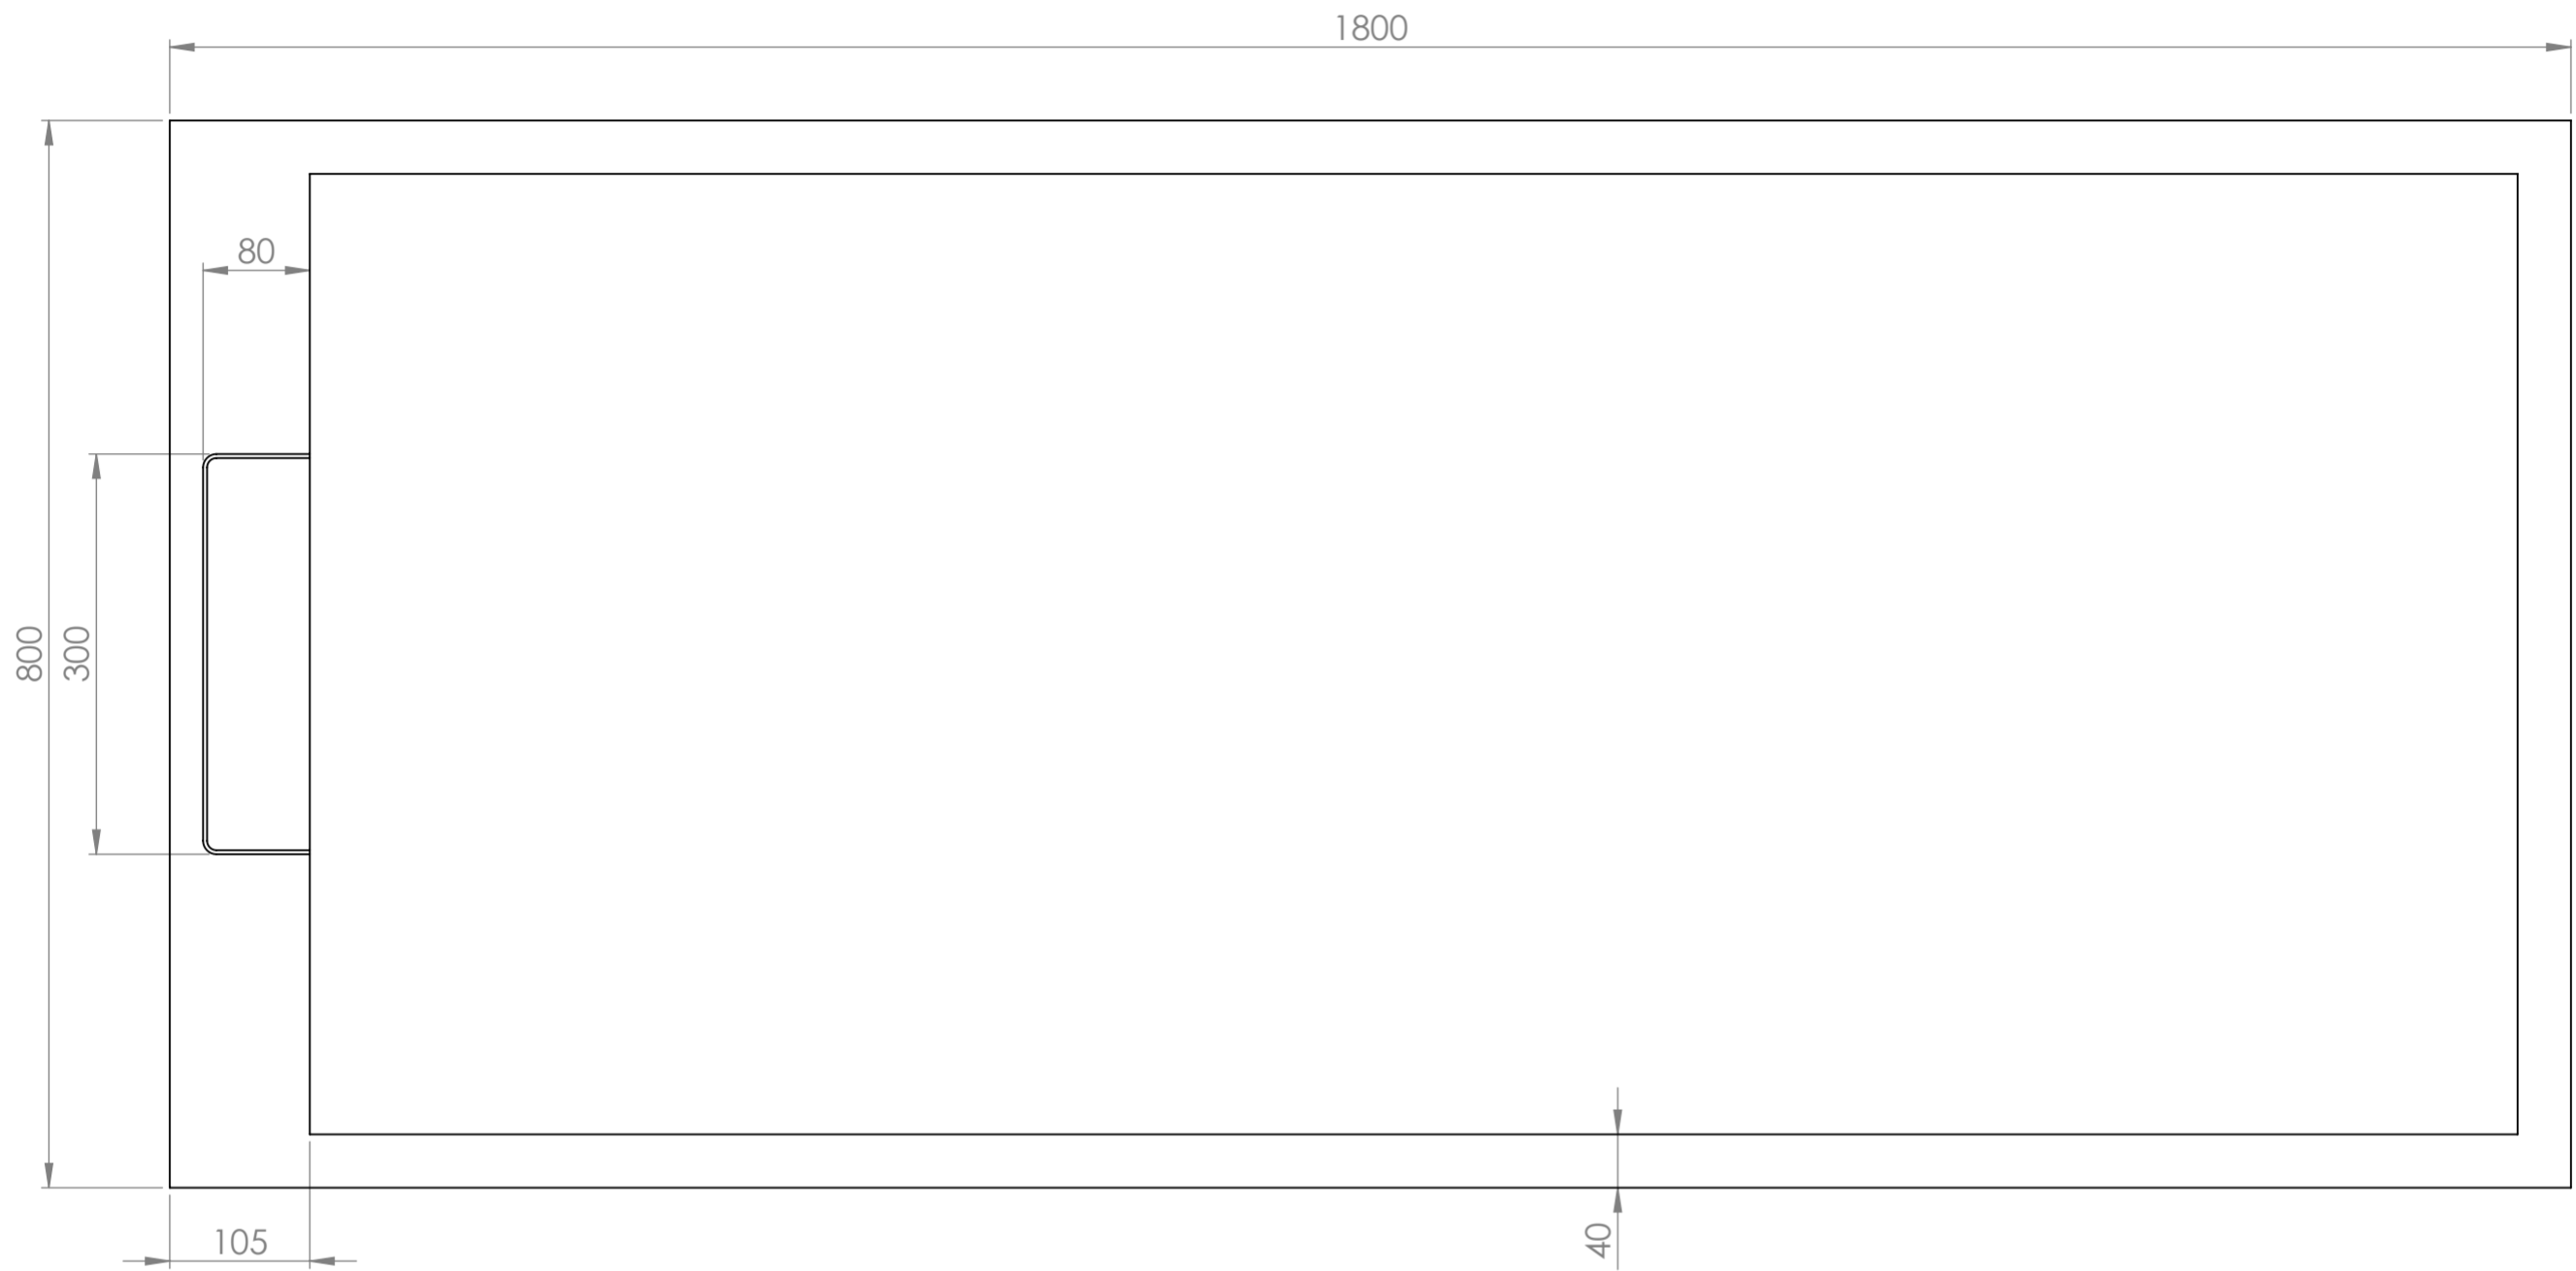

Top View

Side View - Section View

LUSSO LUXURY LIVING	Product Name	Infinity Shower Tray
	Material	Stone Resin
	Size, mm	1800 x 800 x 25

All dimensions provided in mm.