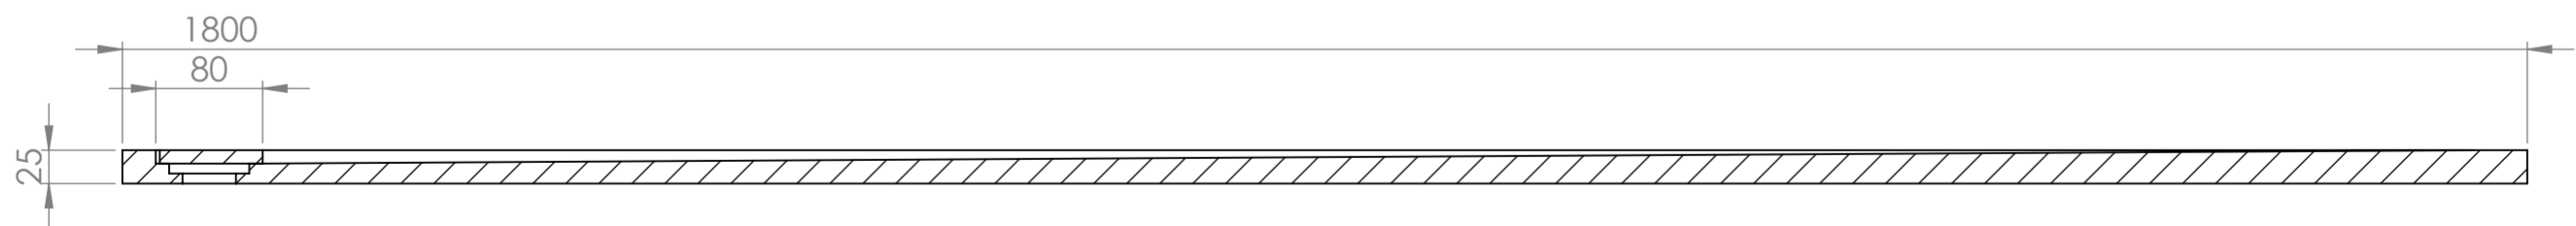

Top View

Side View - Section View

LUSSO LUXURY LIVING	Product Name	Infinity Shower Tray
	Material	Stone Resin
	Size, mm	1800 x 800 x 25

All dimensions provided in mm.