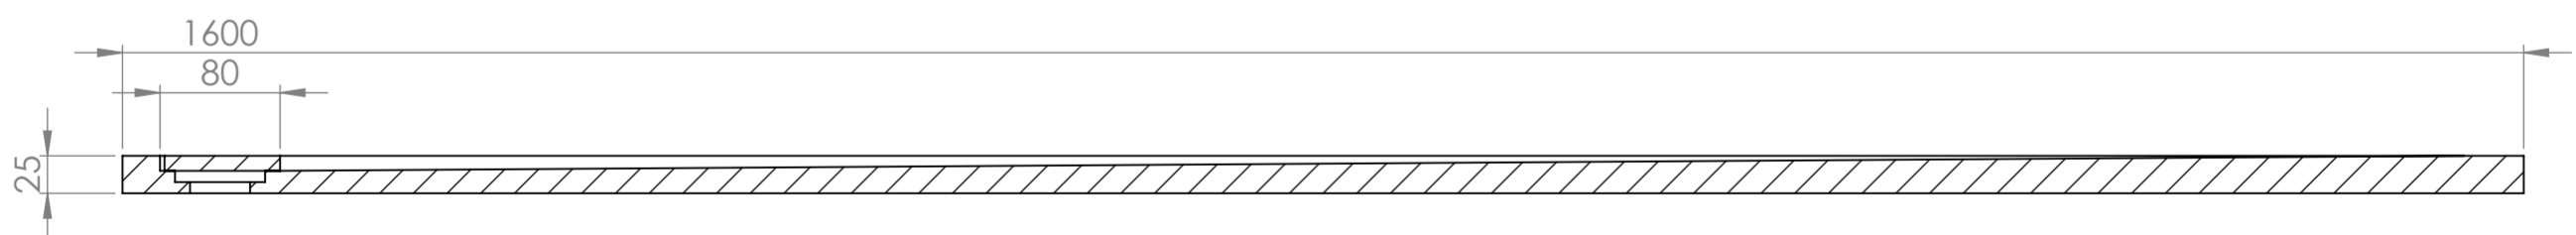

Top View

Side View - Section View

LUSSO
LUXURY LIVING

Product Name	Infinity Shower Tray
Material	Stone Resin
Size, mm	1600 x 900 x 25

All dimensions provided in mm.