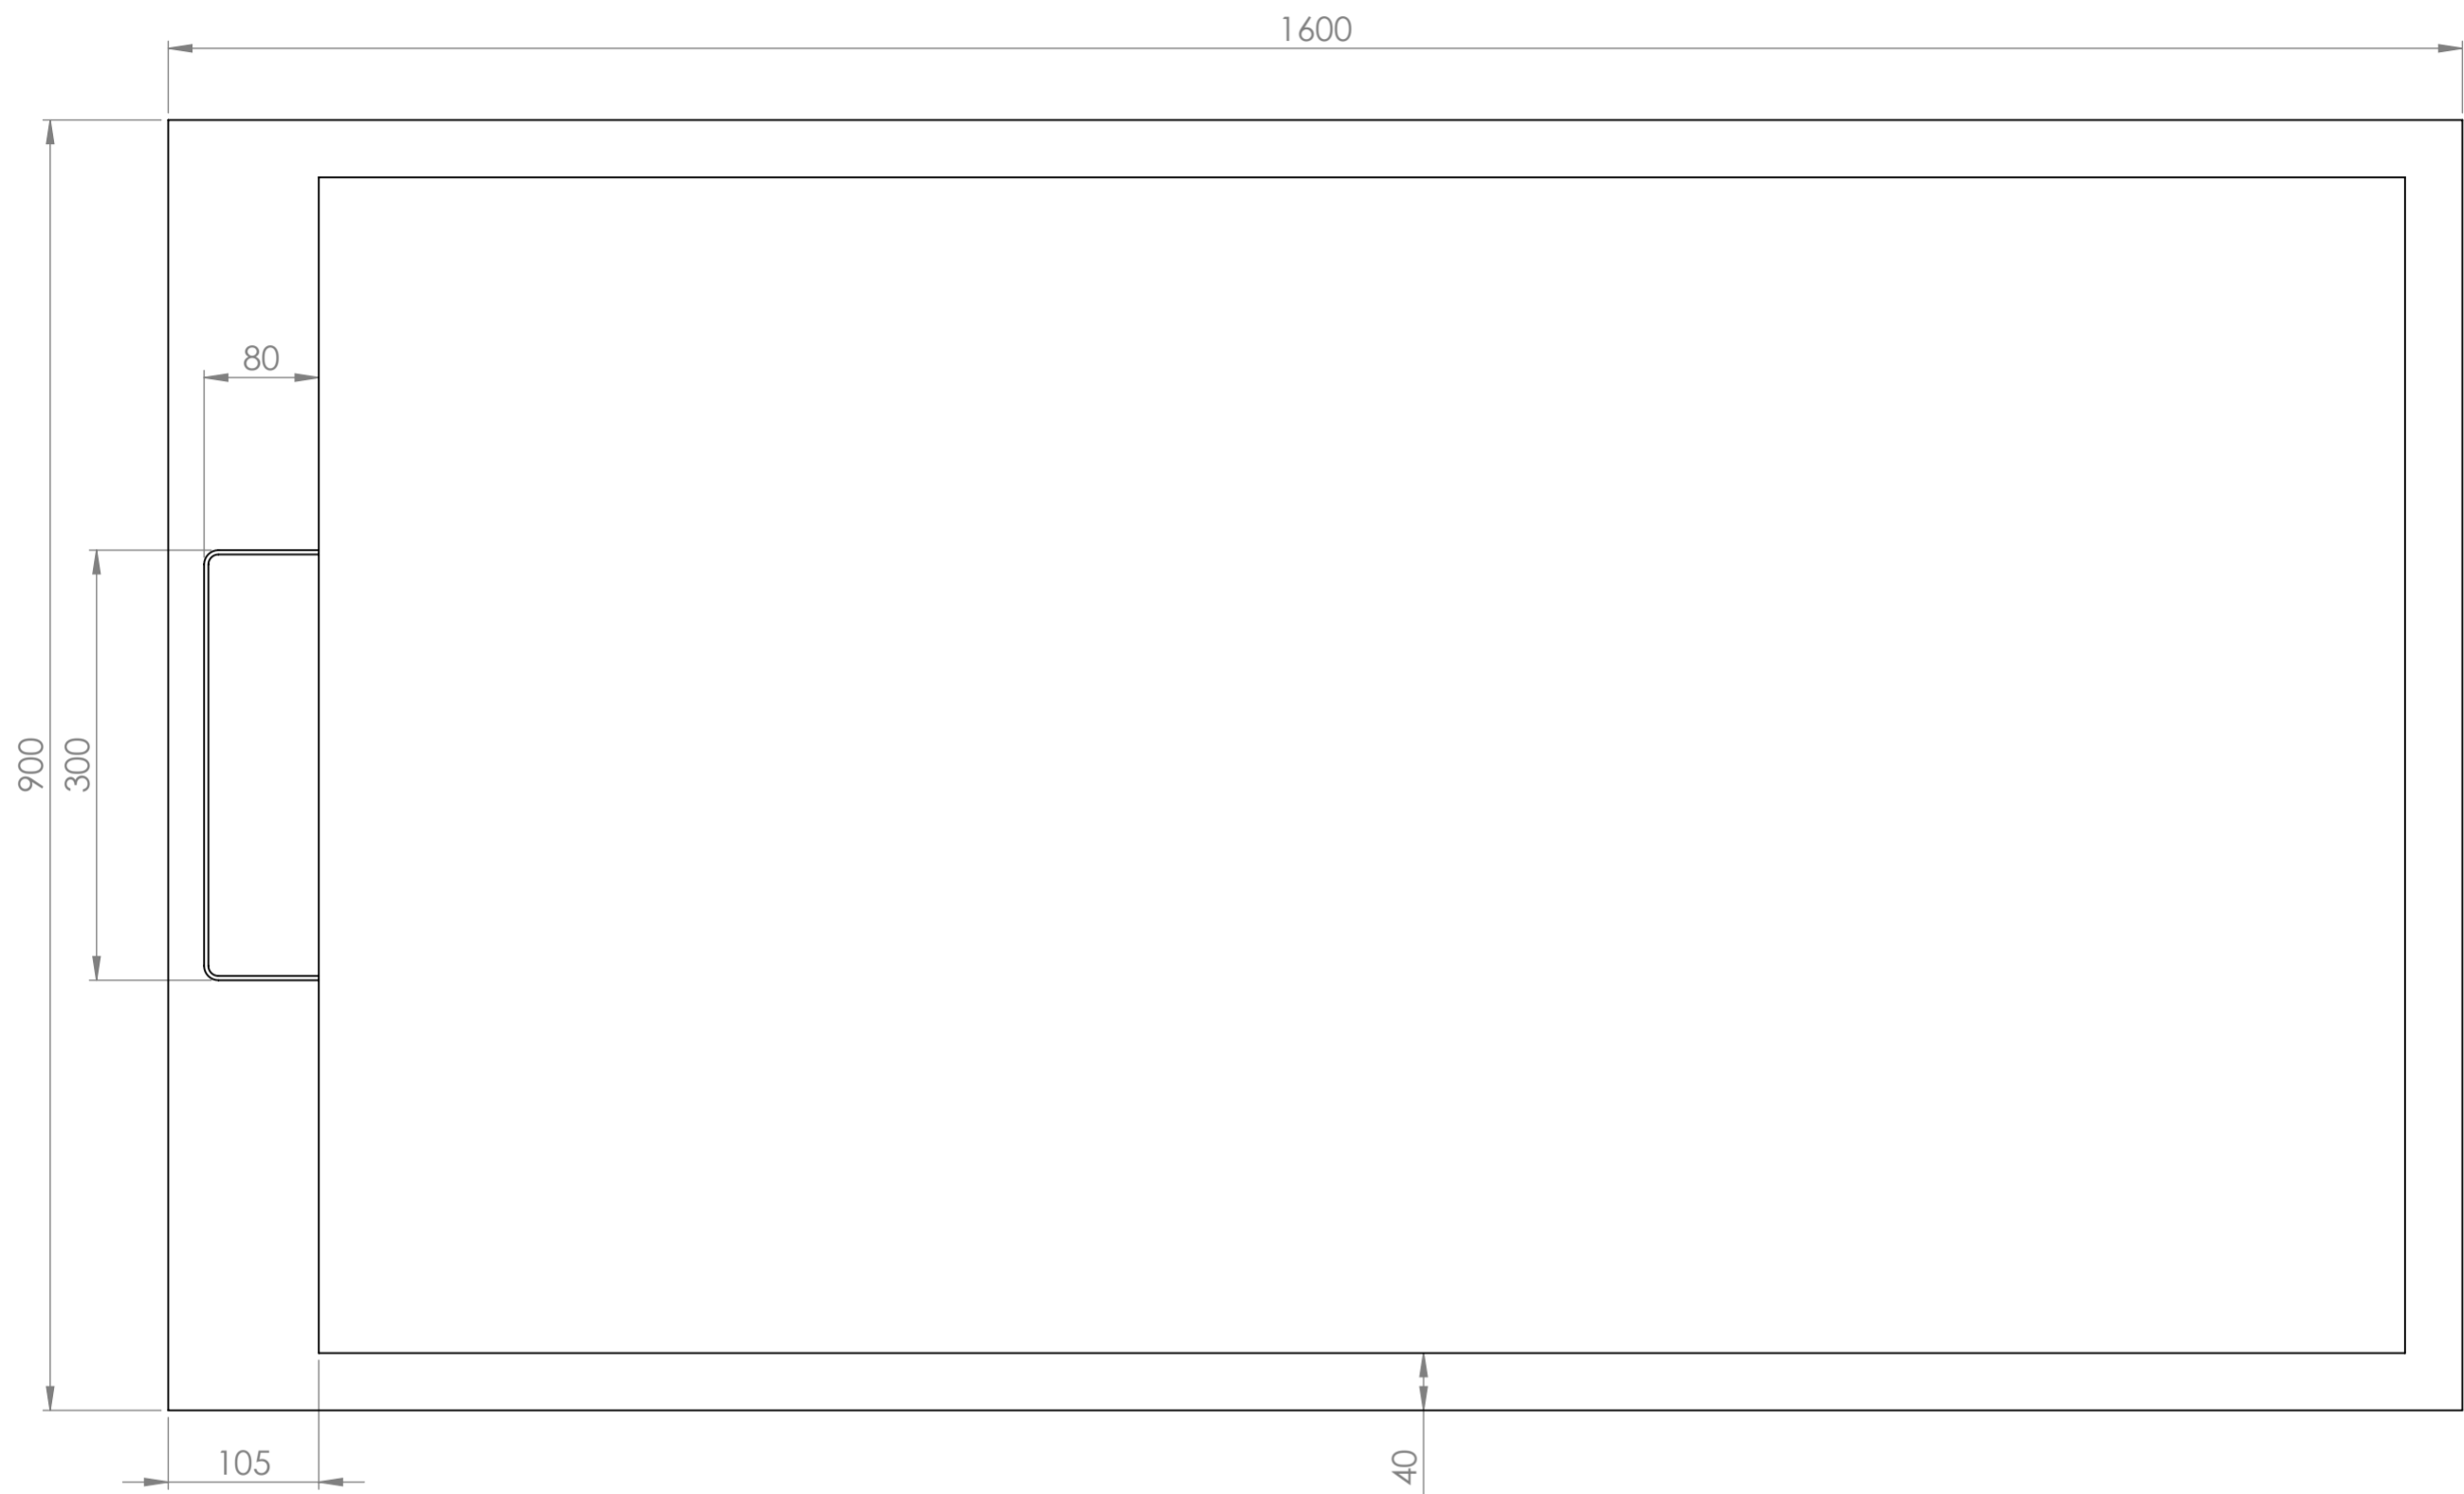

Top View

Side View - Section View

LUSSO
LUXURY LIVING

Product Name	Infinity Shower Tray
Material	Stone Resin
Size, mm	1600 x 900 x 25

All dimensions provided in mm.