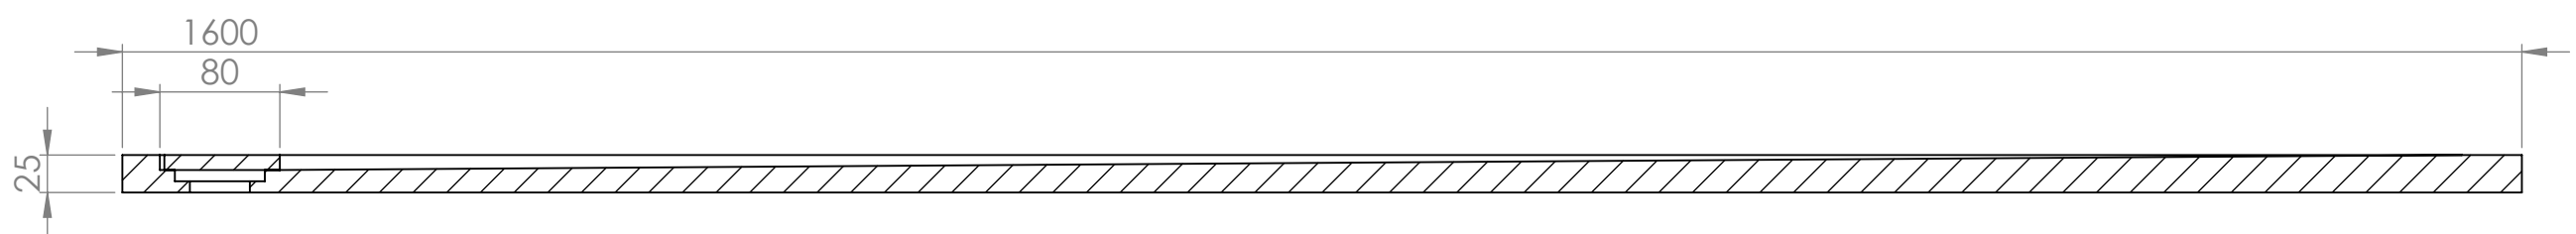

Top View

Side View - Section View

LUSSO
LUXURY LIVING

Product Name	Infinity Shower Tray
Material	Stone Resin
Size, mm	1600 x 800 x 25

All dimensions provided in mm.