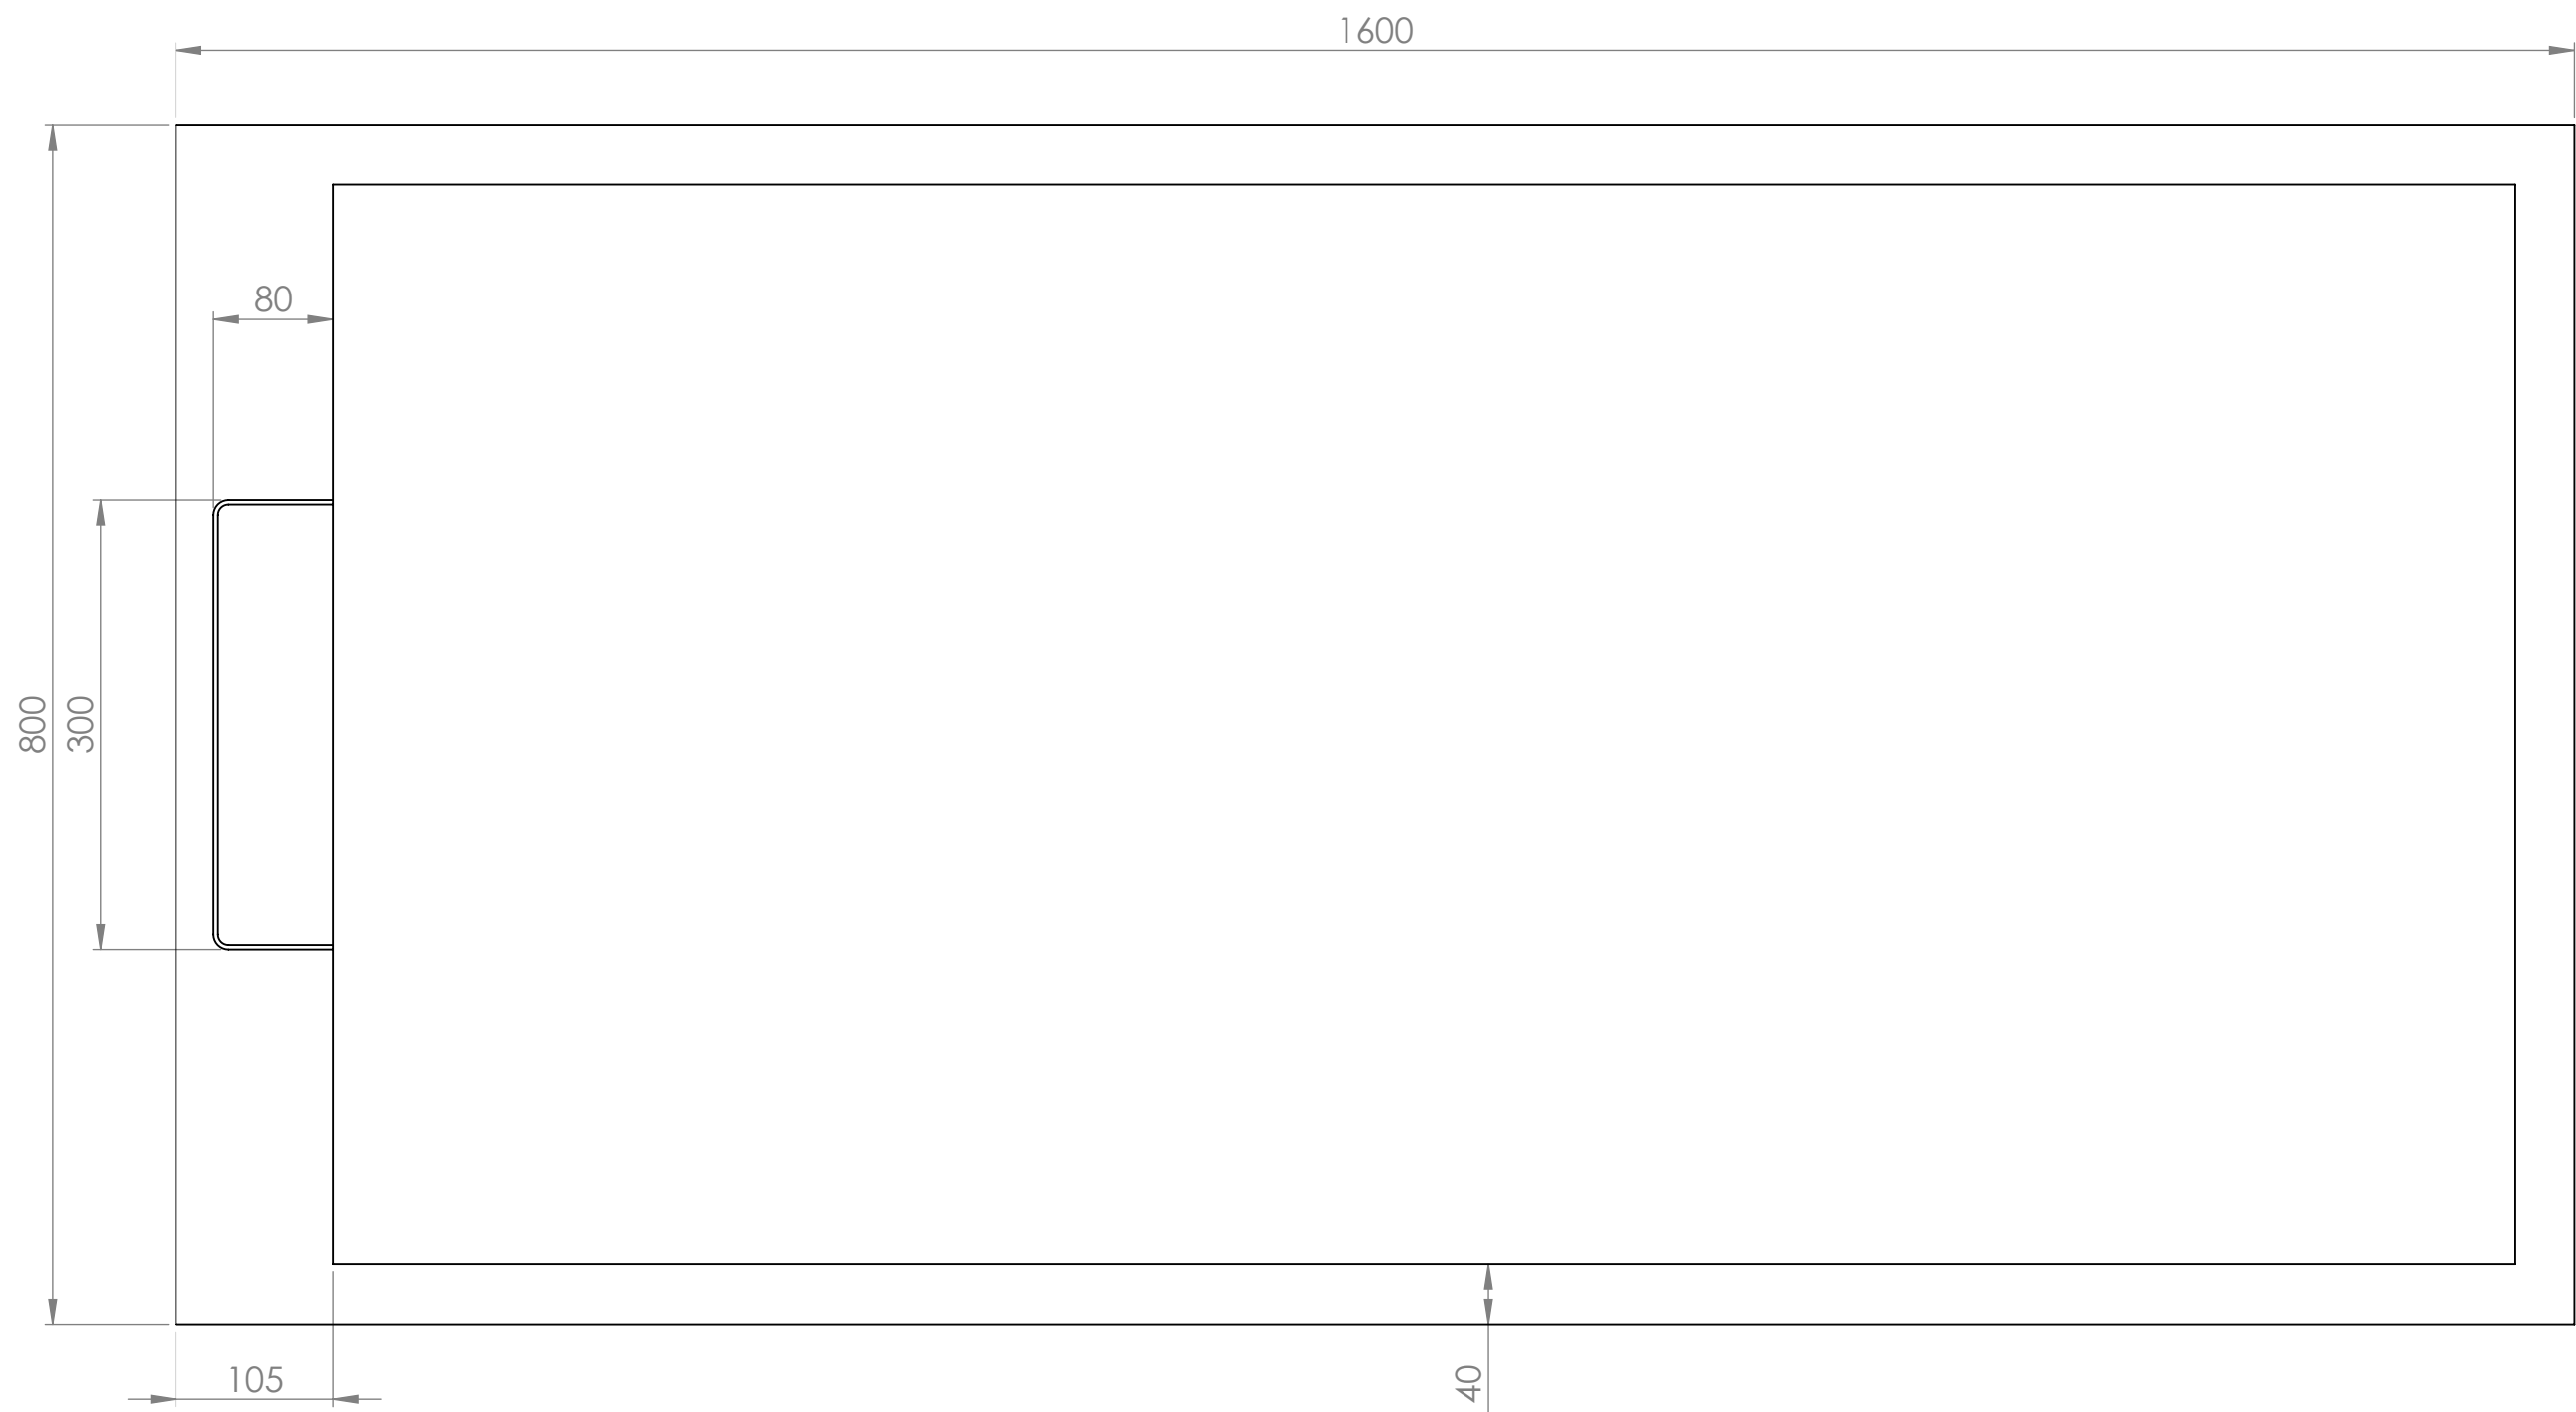

Top View

Side View - Section View

LUSSO
LUXURY LIVING

Product Name	Infinity Shower Tray
Material	Stone Resin
Size, mm	1600 x 800 x 25

All dimensions provided in mm.