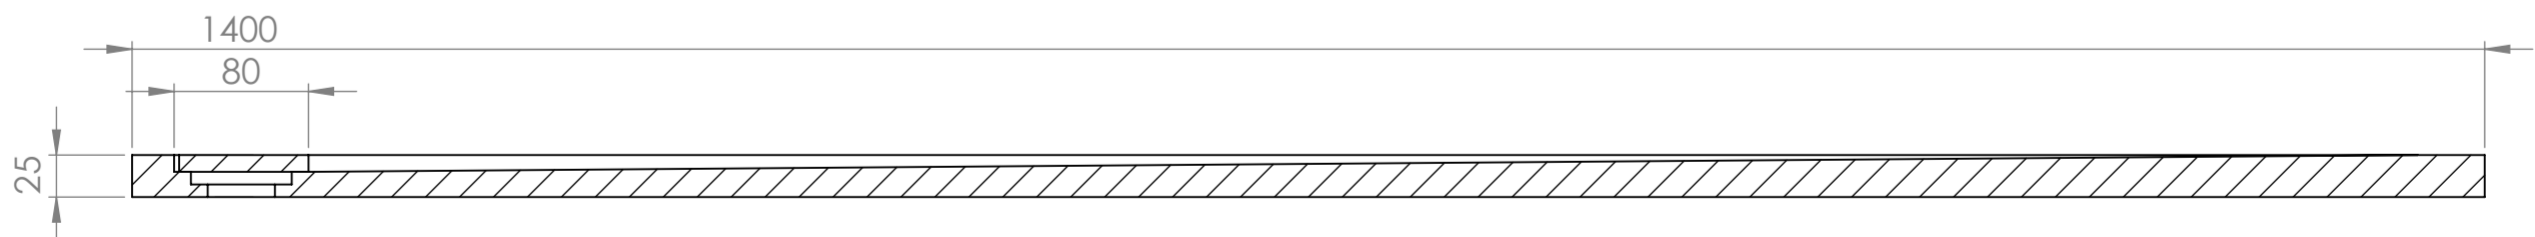

Top View

Side View - Section View

**LUSSO**  
LUXURY LIVING

Product Name	Infinity Shower Tray
Material	Stone Resin
Size, mm	1400 x 900 x 25

*All dimensions provided in mm.*