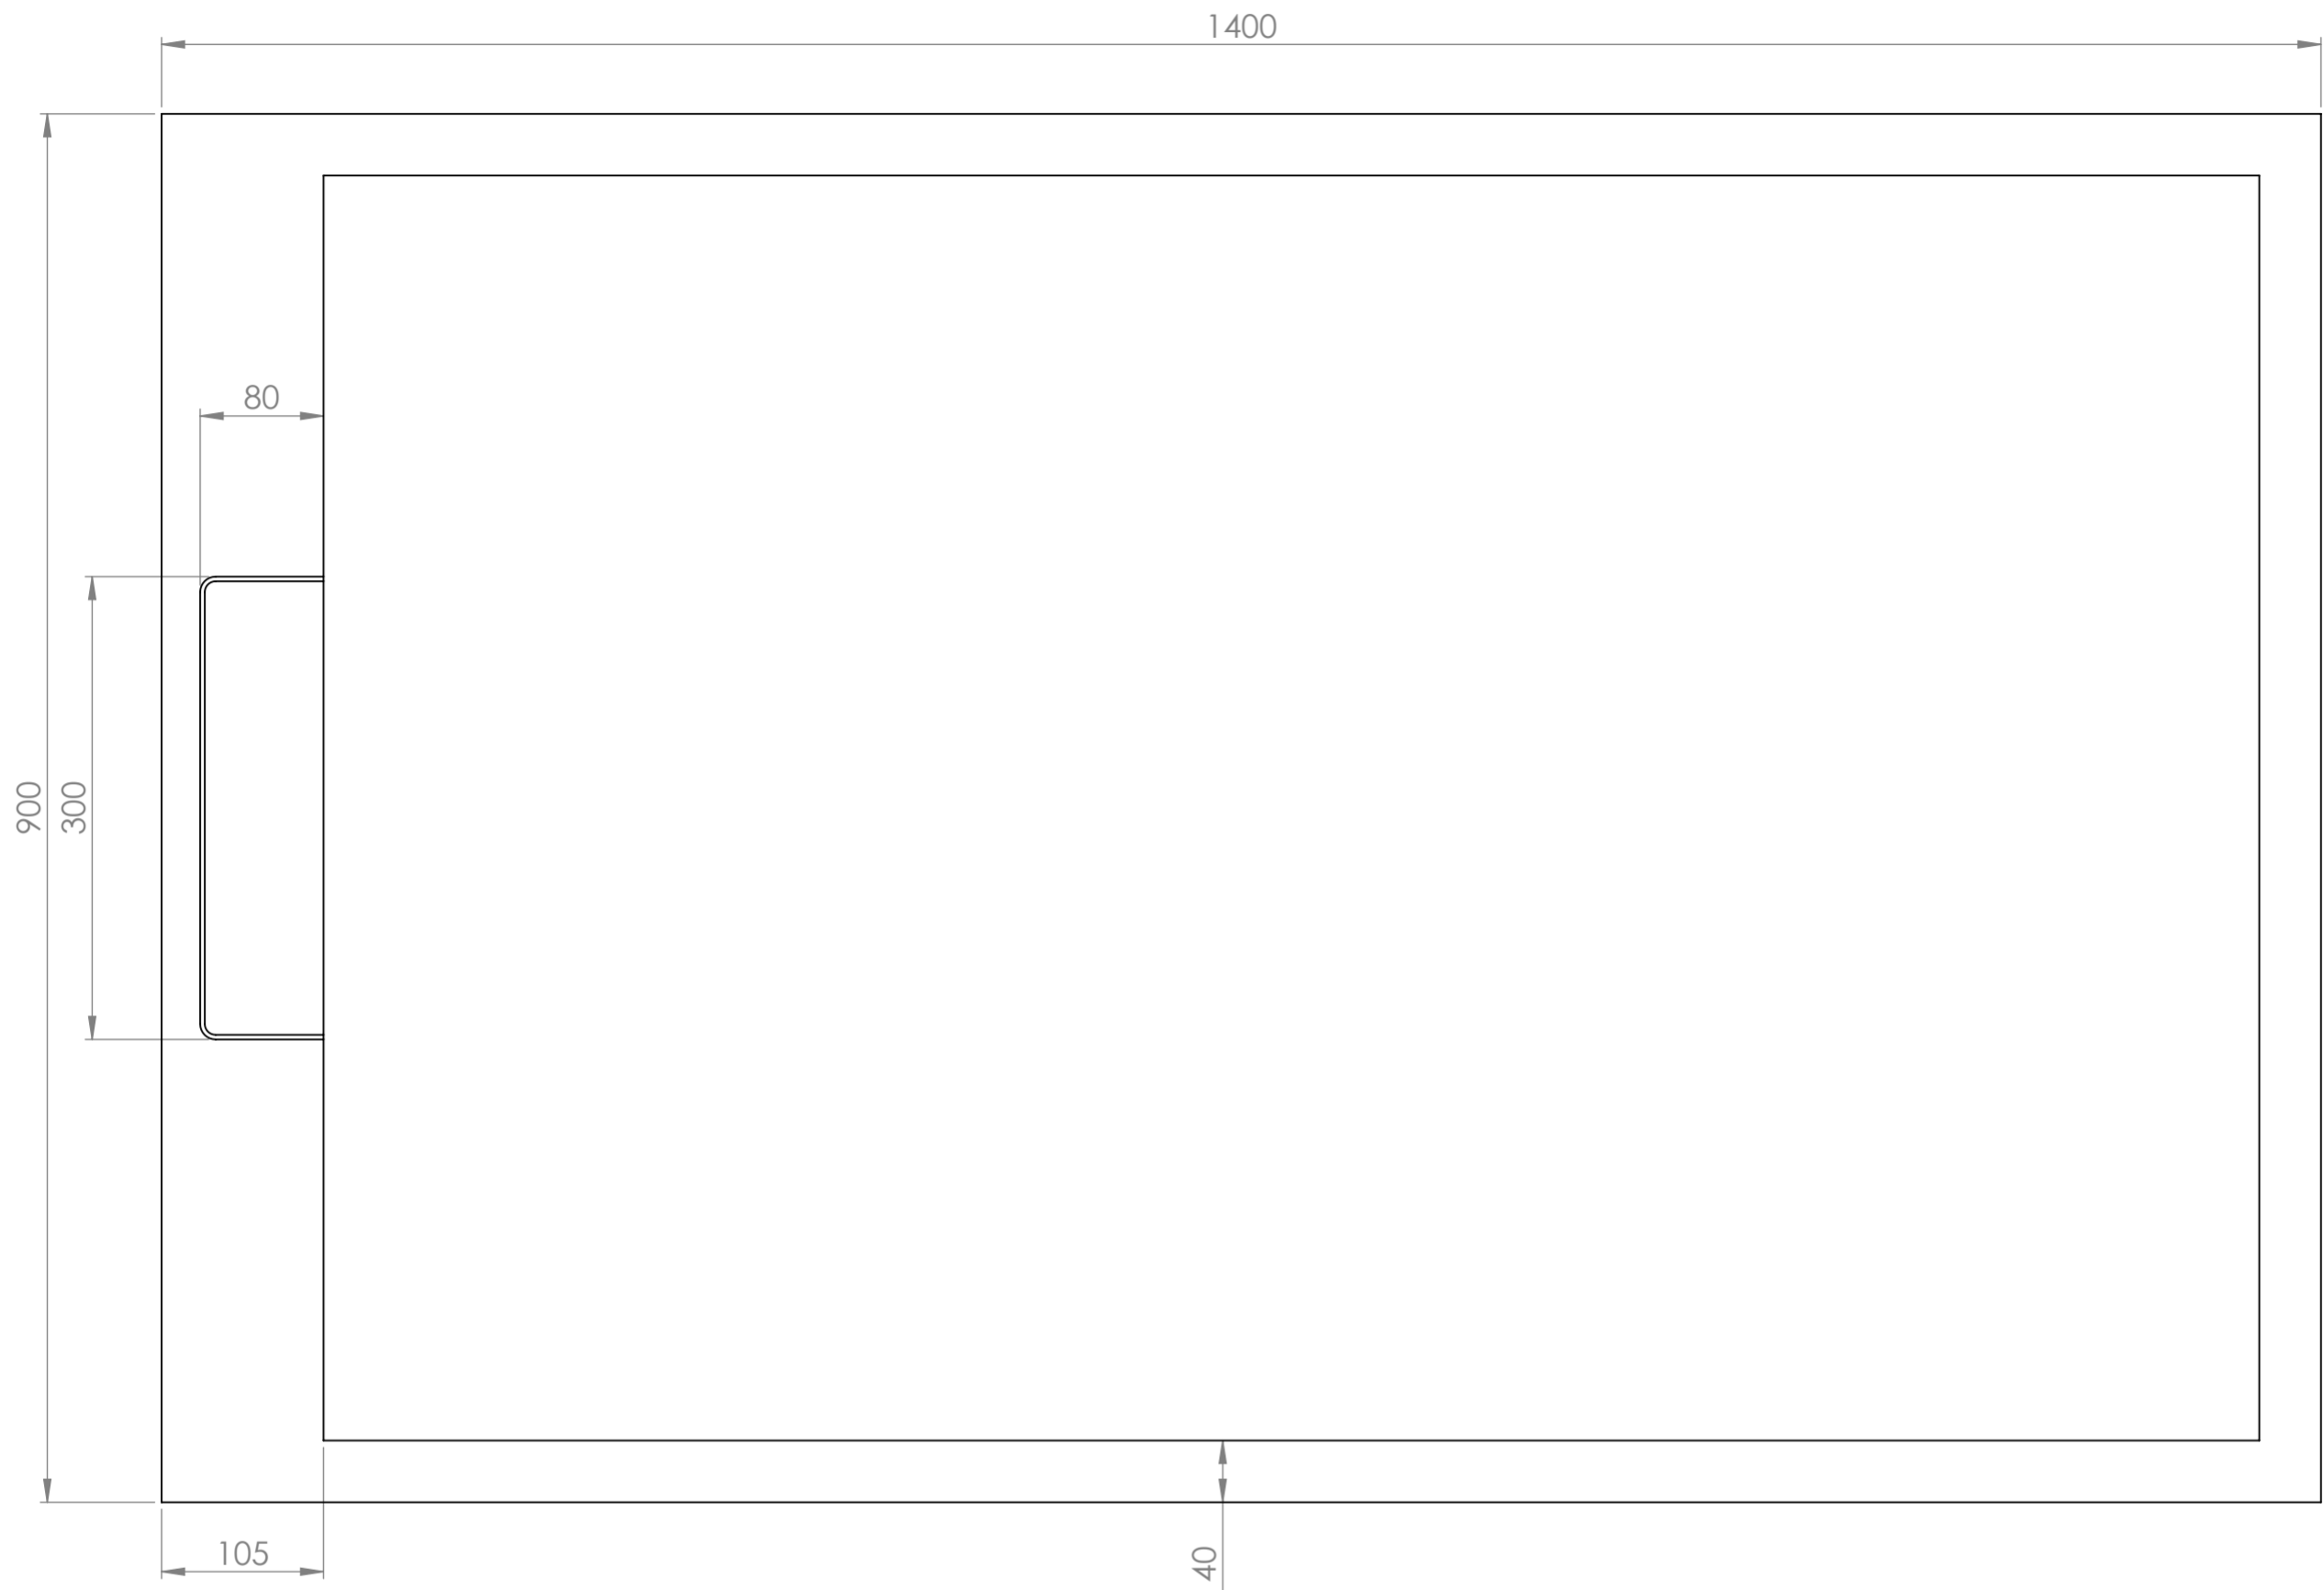

Top View

Side View - Section View

**LUSSO**  
LUXURY LIVING

Product Name	Infinity Shower Tray
Material	Stone Resin
Size, mm	1400 x 900 x 25

*All dimensions provided in mm.*