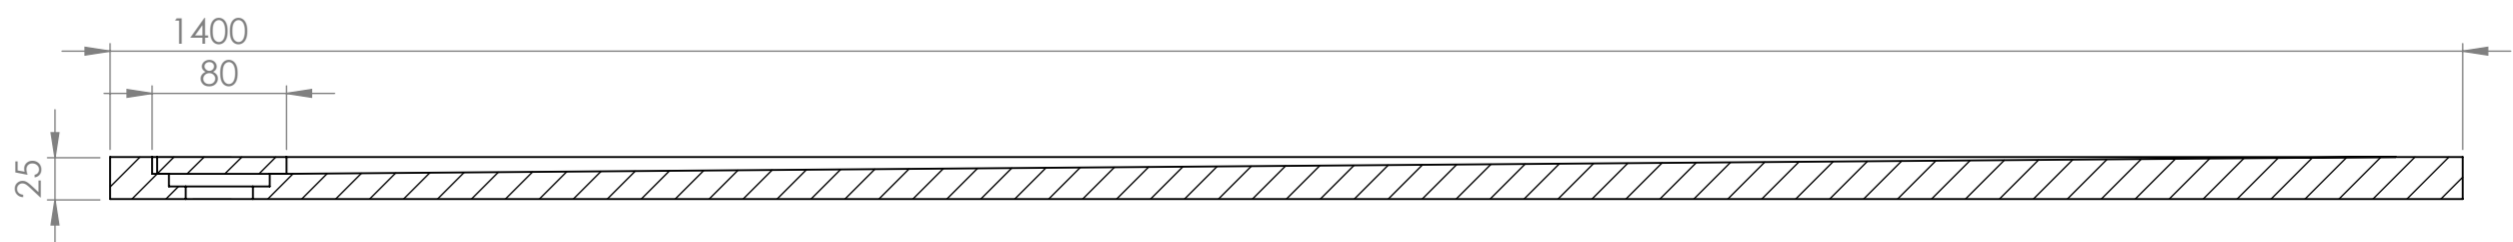

Top View

Side View - Section View

LUSSO
LUXURY LIVING

Product Name	Infinity Shower Tray
Material	Stone Resin
Size, mm	1400 x 800 x 25

All dimensions provided in mm.