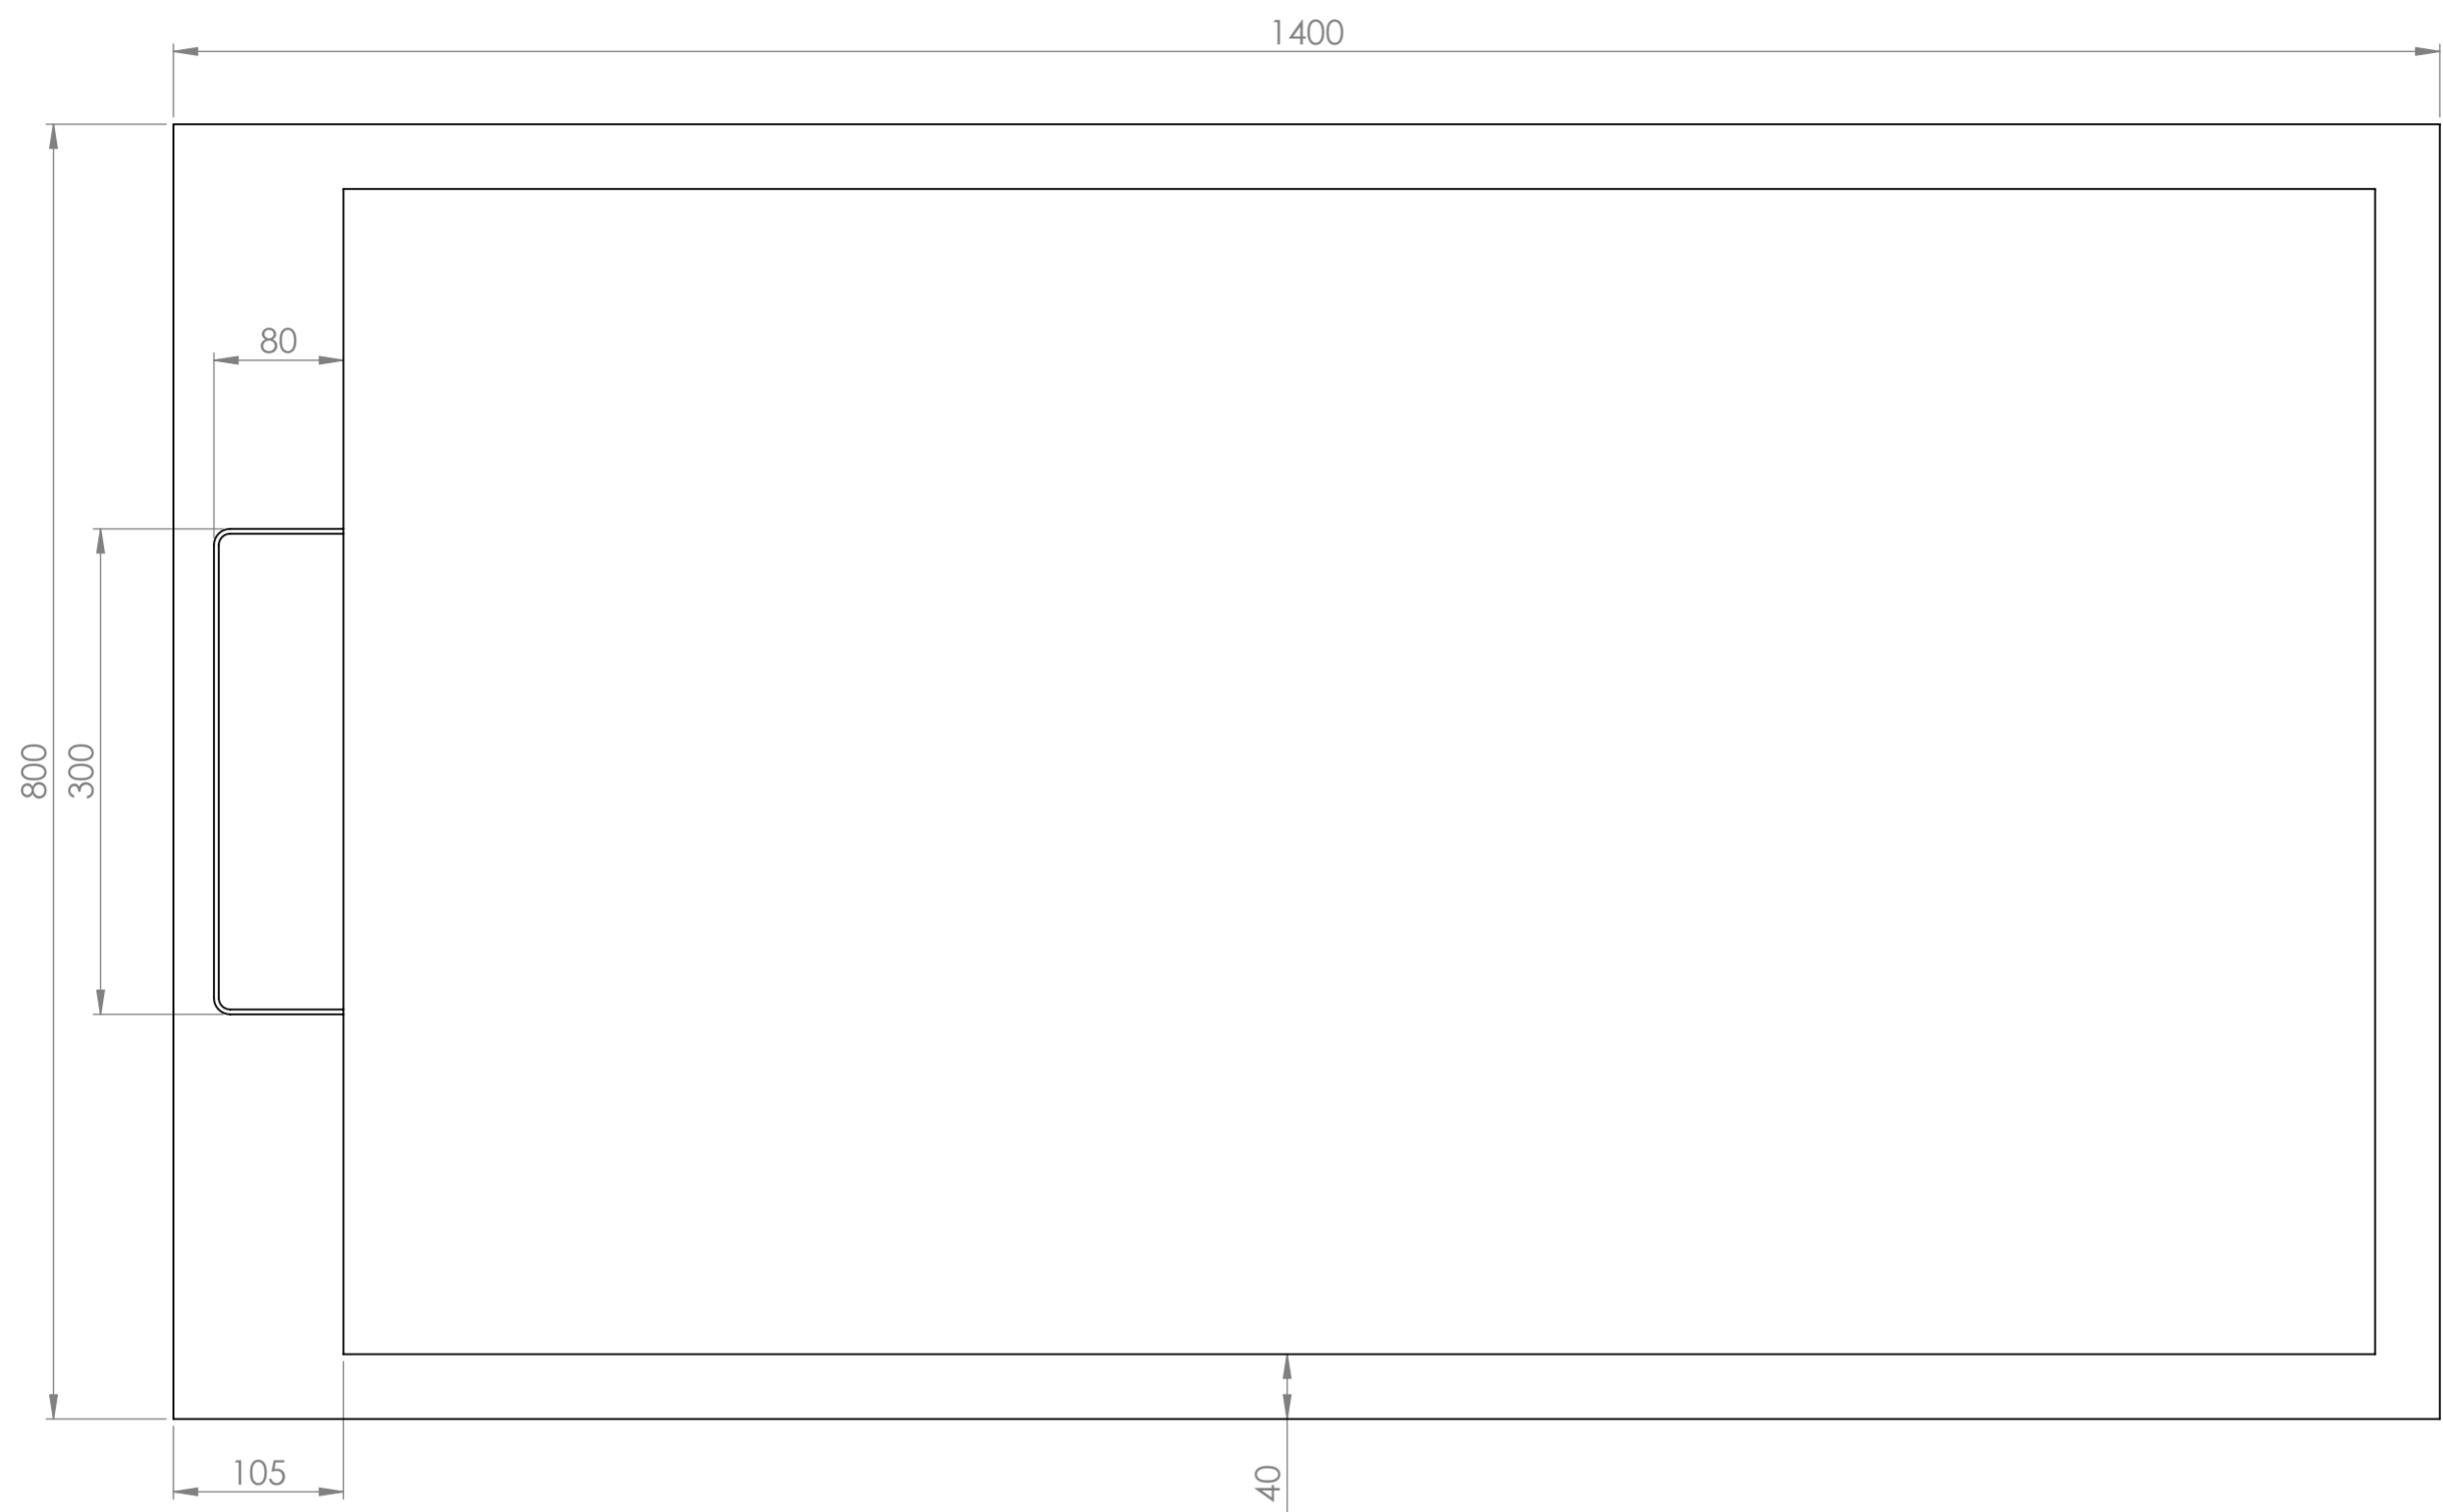

Top View

Side View - Section View

LUSSO
LUXURY LIVING

Product Name	Infinity Shower Tray
Material	Stone Resin
Size, mm	1400 x 800 x 25

All dimensions provided in mm.