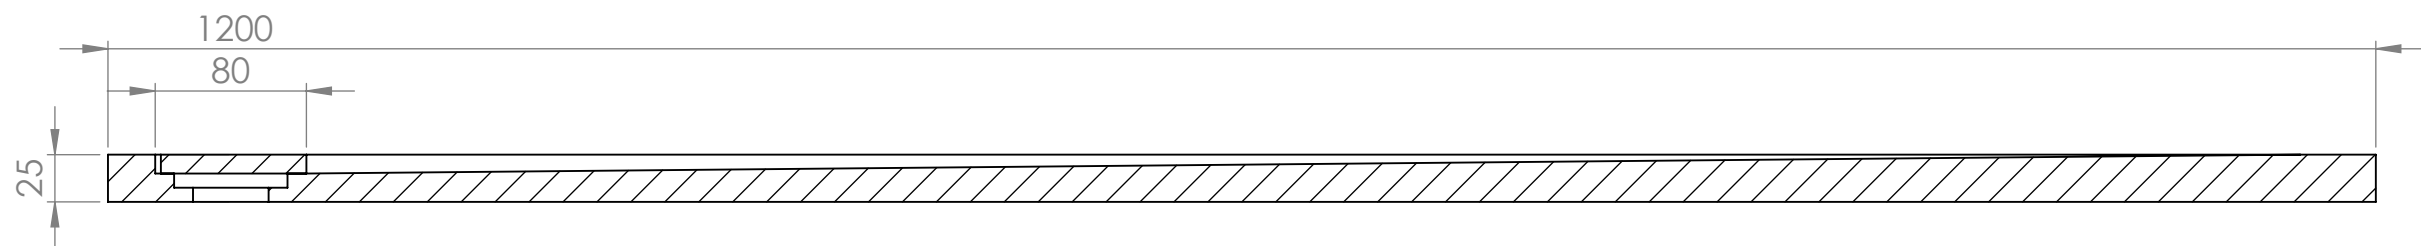

Top View

Side View - Section View

LUSSO
LUXURY LIVING

Product Name	Infinity Shower Tray
Material	Stone Resin
Size, mm	1200 x 900 x 25

All dimensions provided in mm.