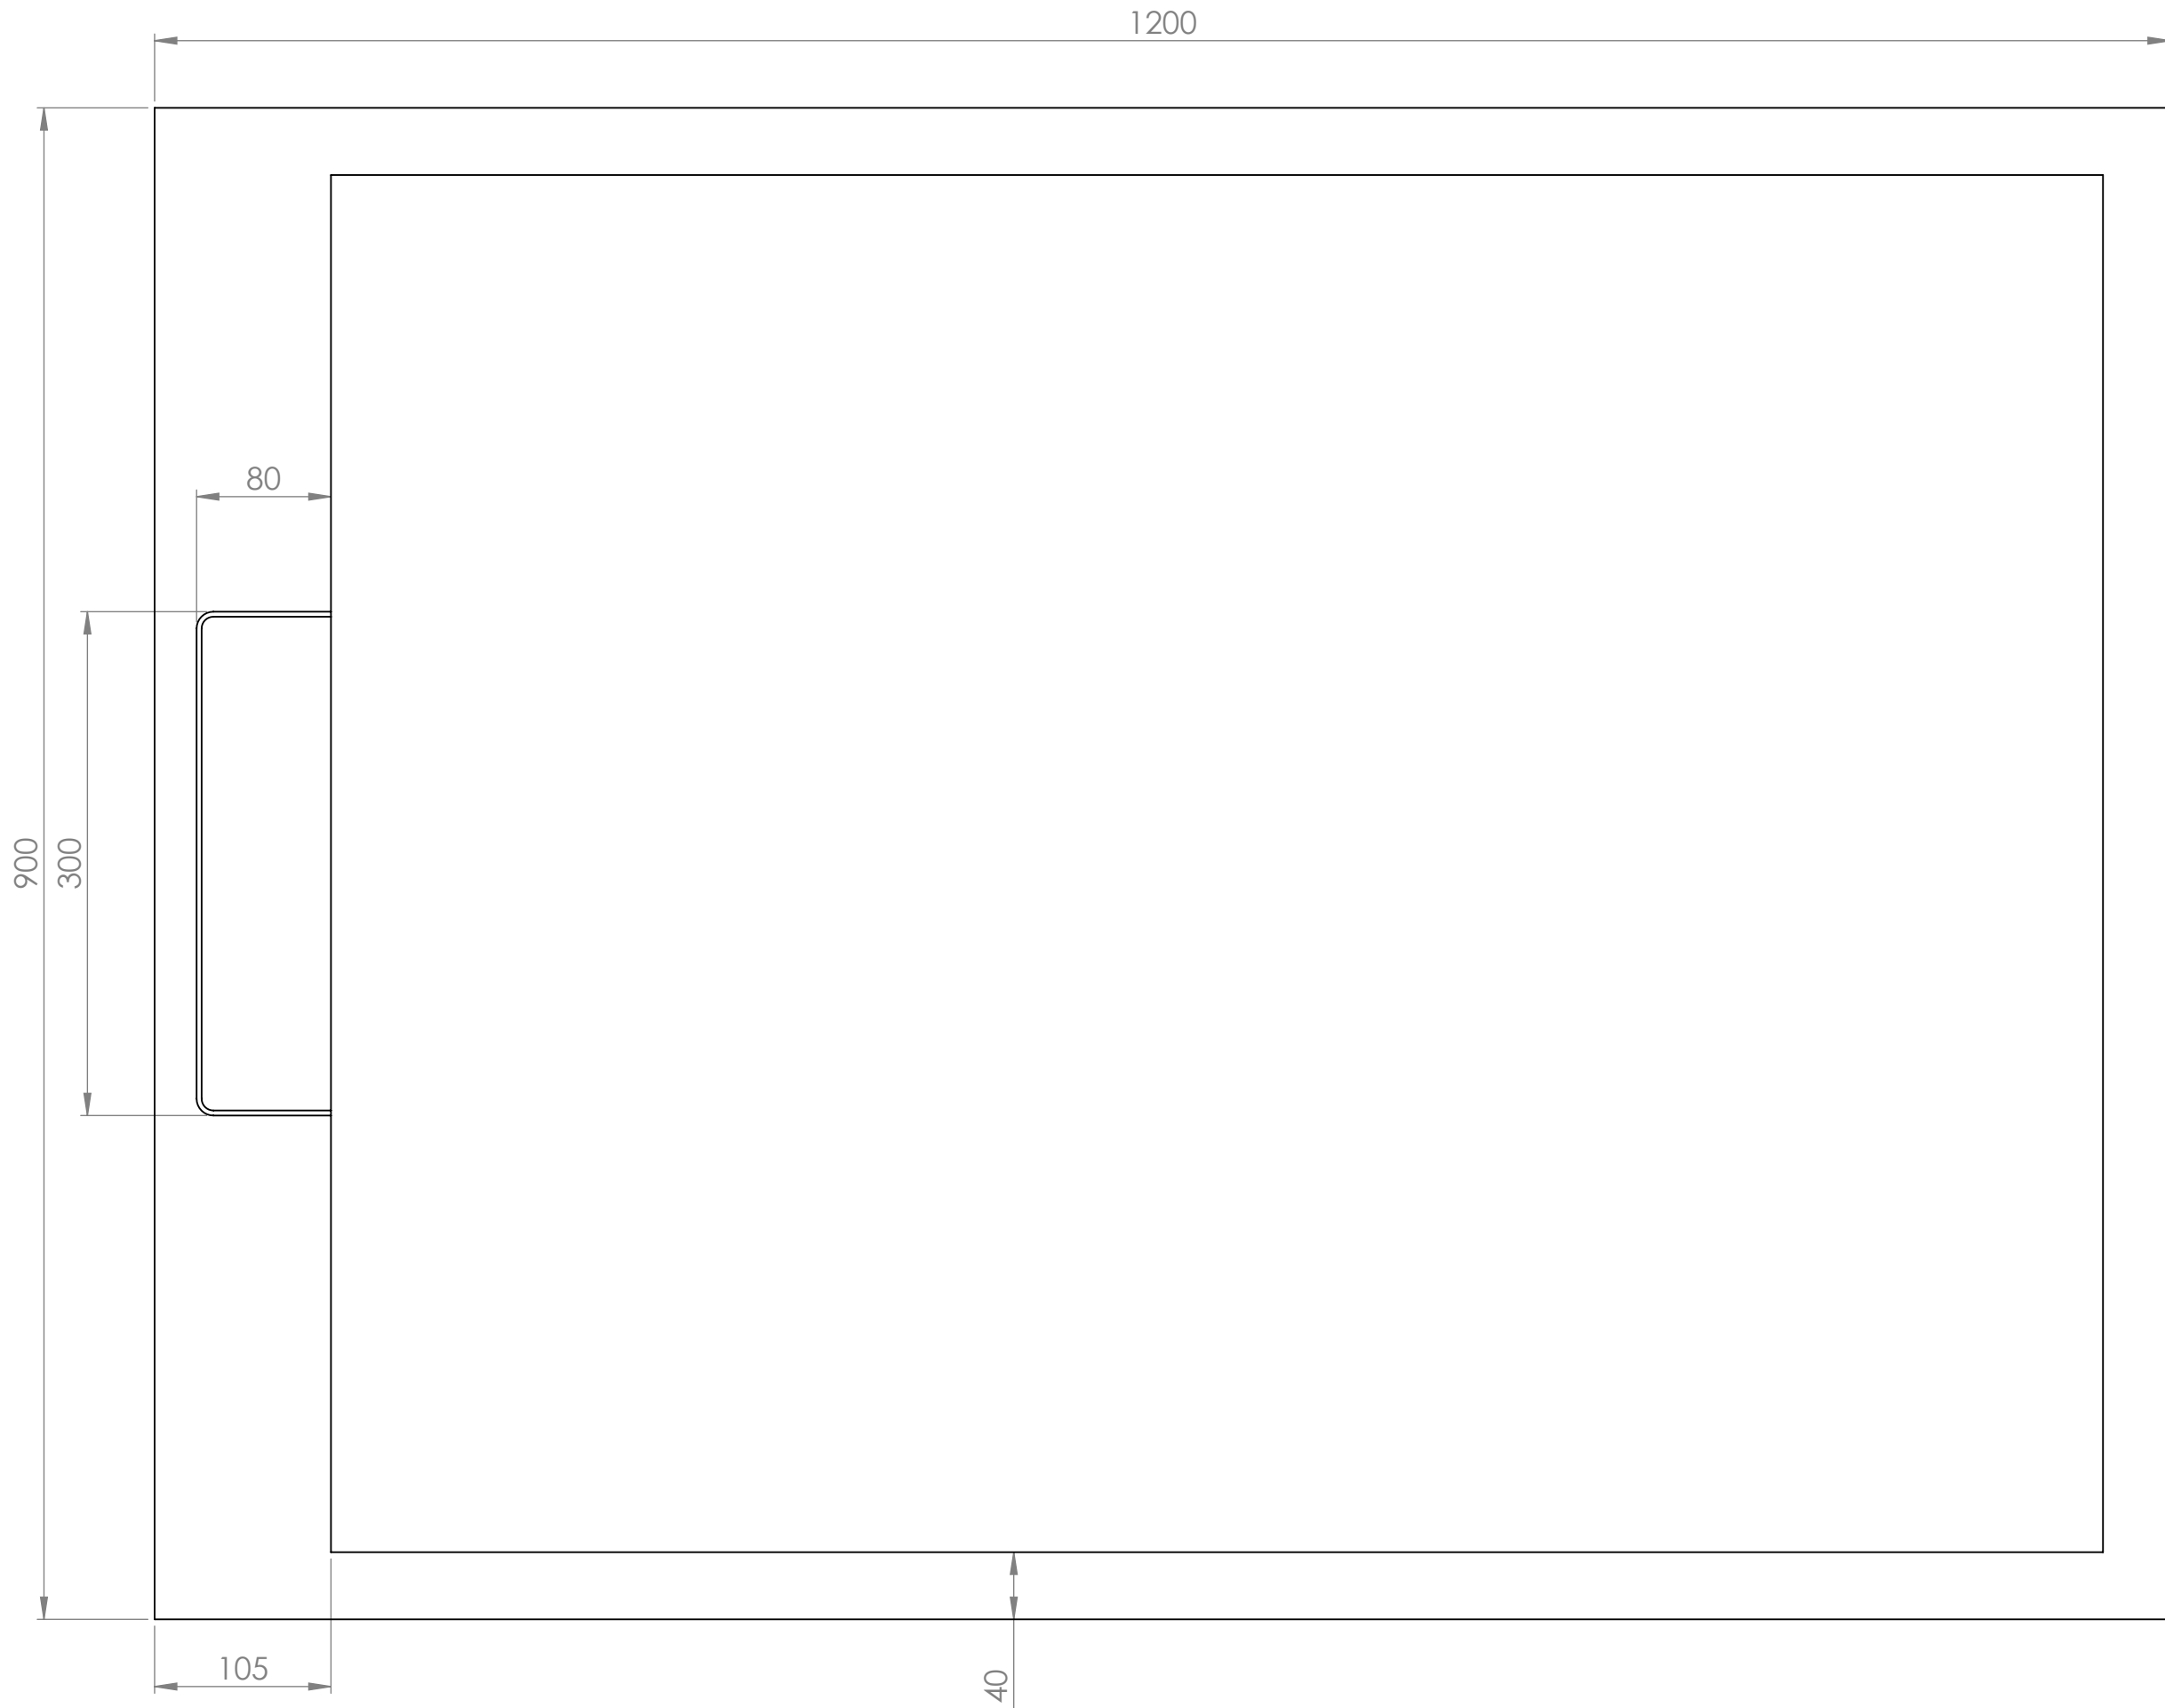

Top View

Side View - Section View

LUSSO
LUXURY LIVING

Product Name	Infinity Shower Tray
Material	Stone Resin
Size, mm	1200 x 900 x 25

All dimensions provided in mm.