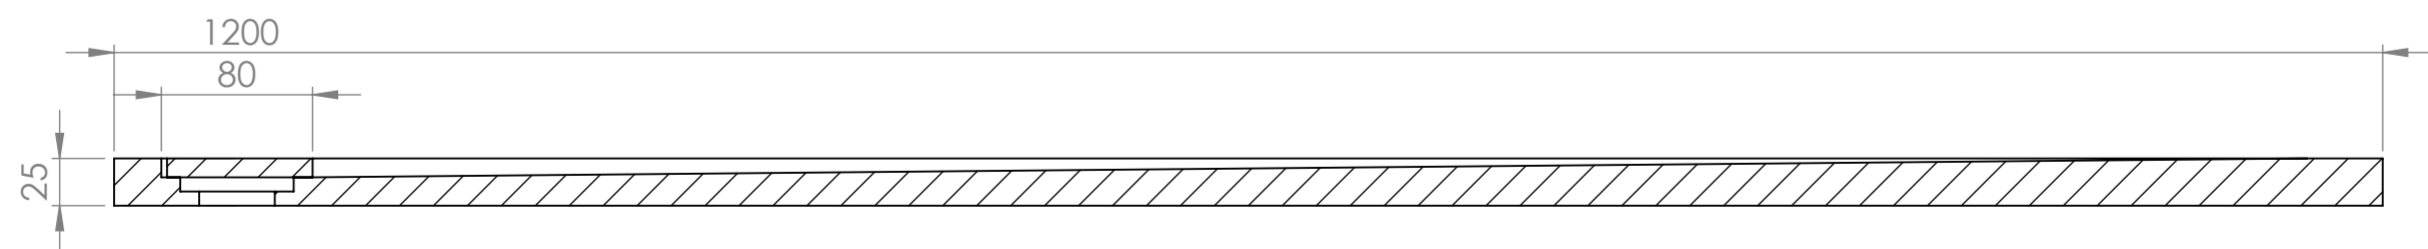

Top View

Side View - Section View

**LUSSO**  
LUXURY LIVING

Product Name	Infinity Shower Tray
Material	Stone Resin
Size, mm	1200 x 800 x 25

*All dimensions provided in mm.*