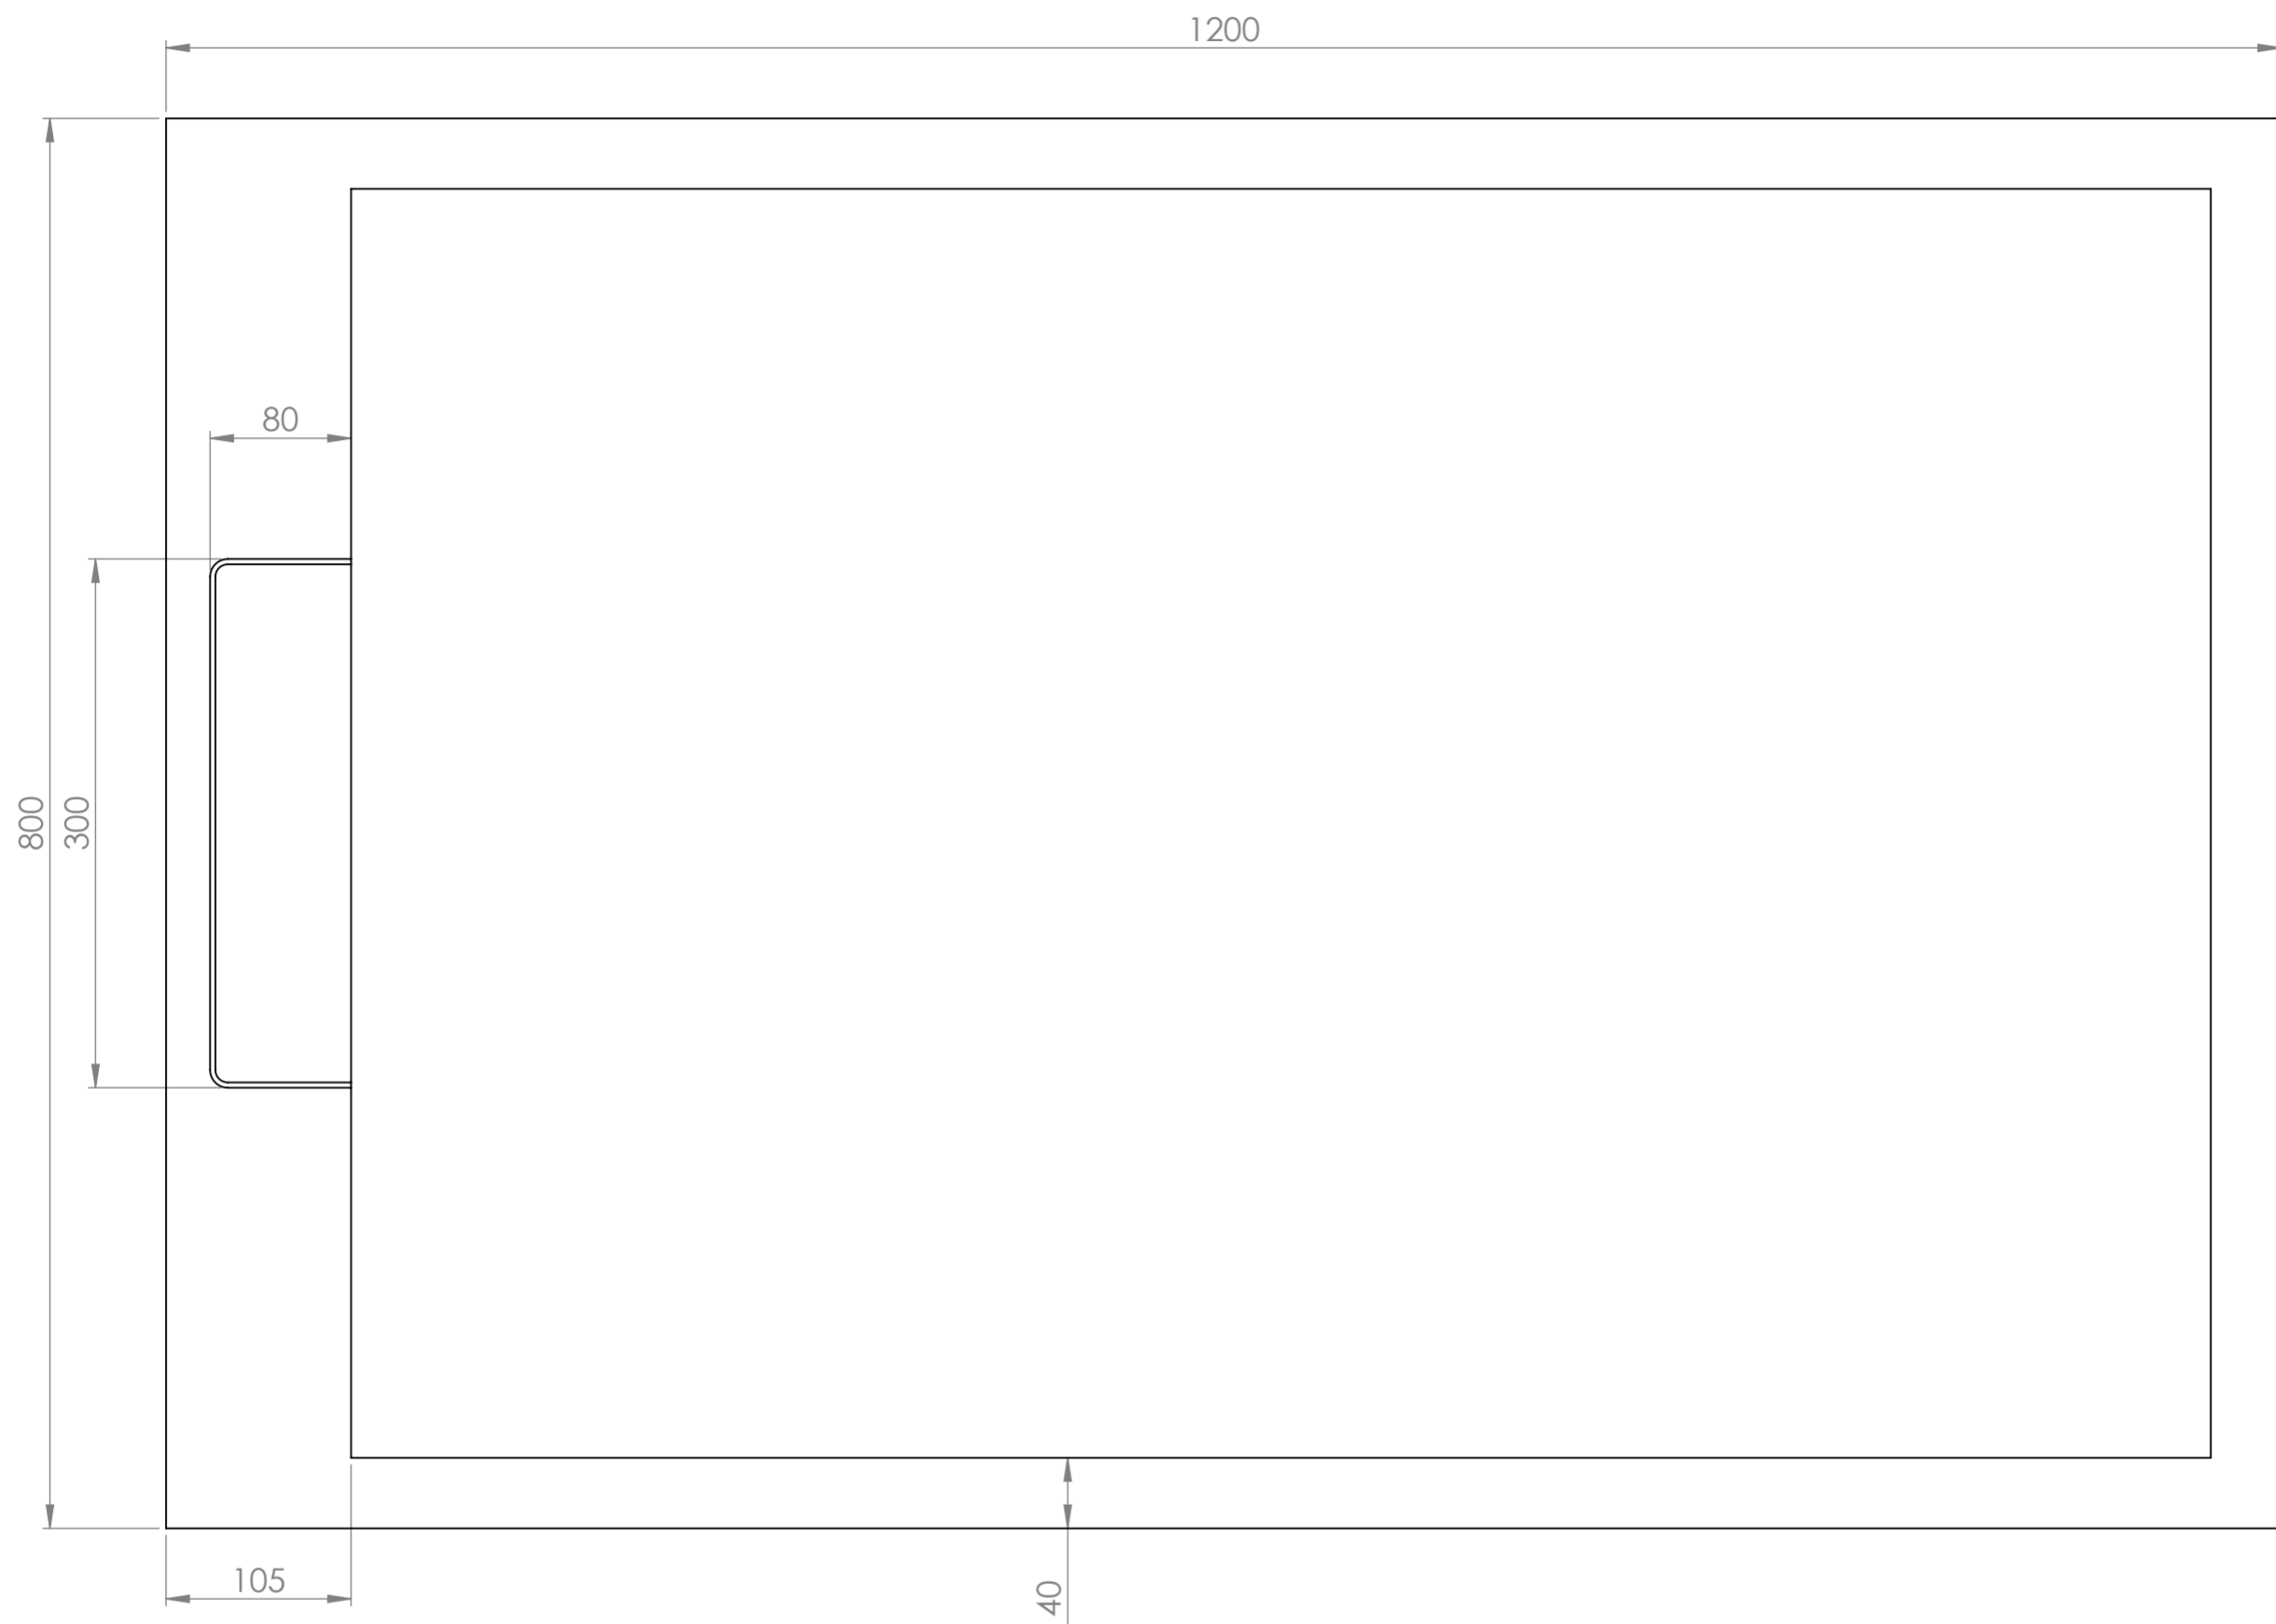

Top View

Side View - Section View

**LUSSO**  
LUXURY LIVING

Product Name	Infinity Shower Tray
Material	Stone Resin
Size, mm	1200 x 800 x 25

*All dimensions provided in mm.*