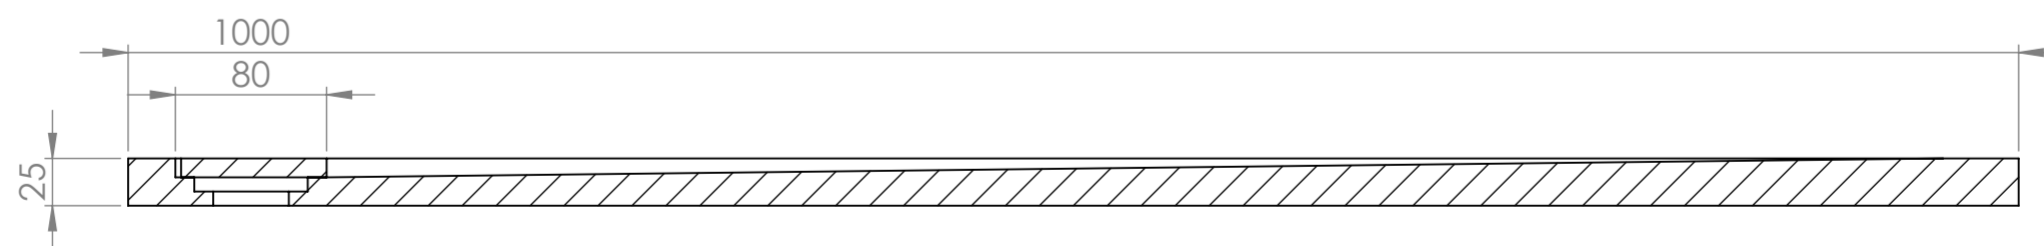

Top View

Side View - Section View

LUSO
LUXURY LIVING

Product Name	Infinity Shower Tray
Material	Stone Resin
Size, mm	1000 x 800 x 25

All dimensions provided in mm.