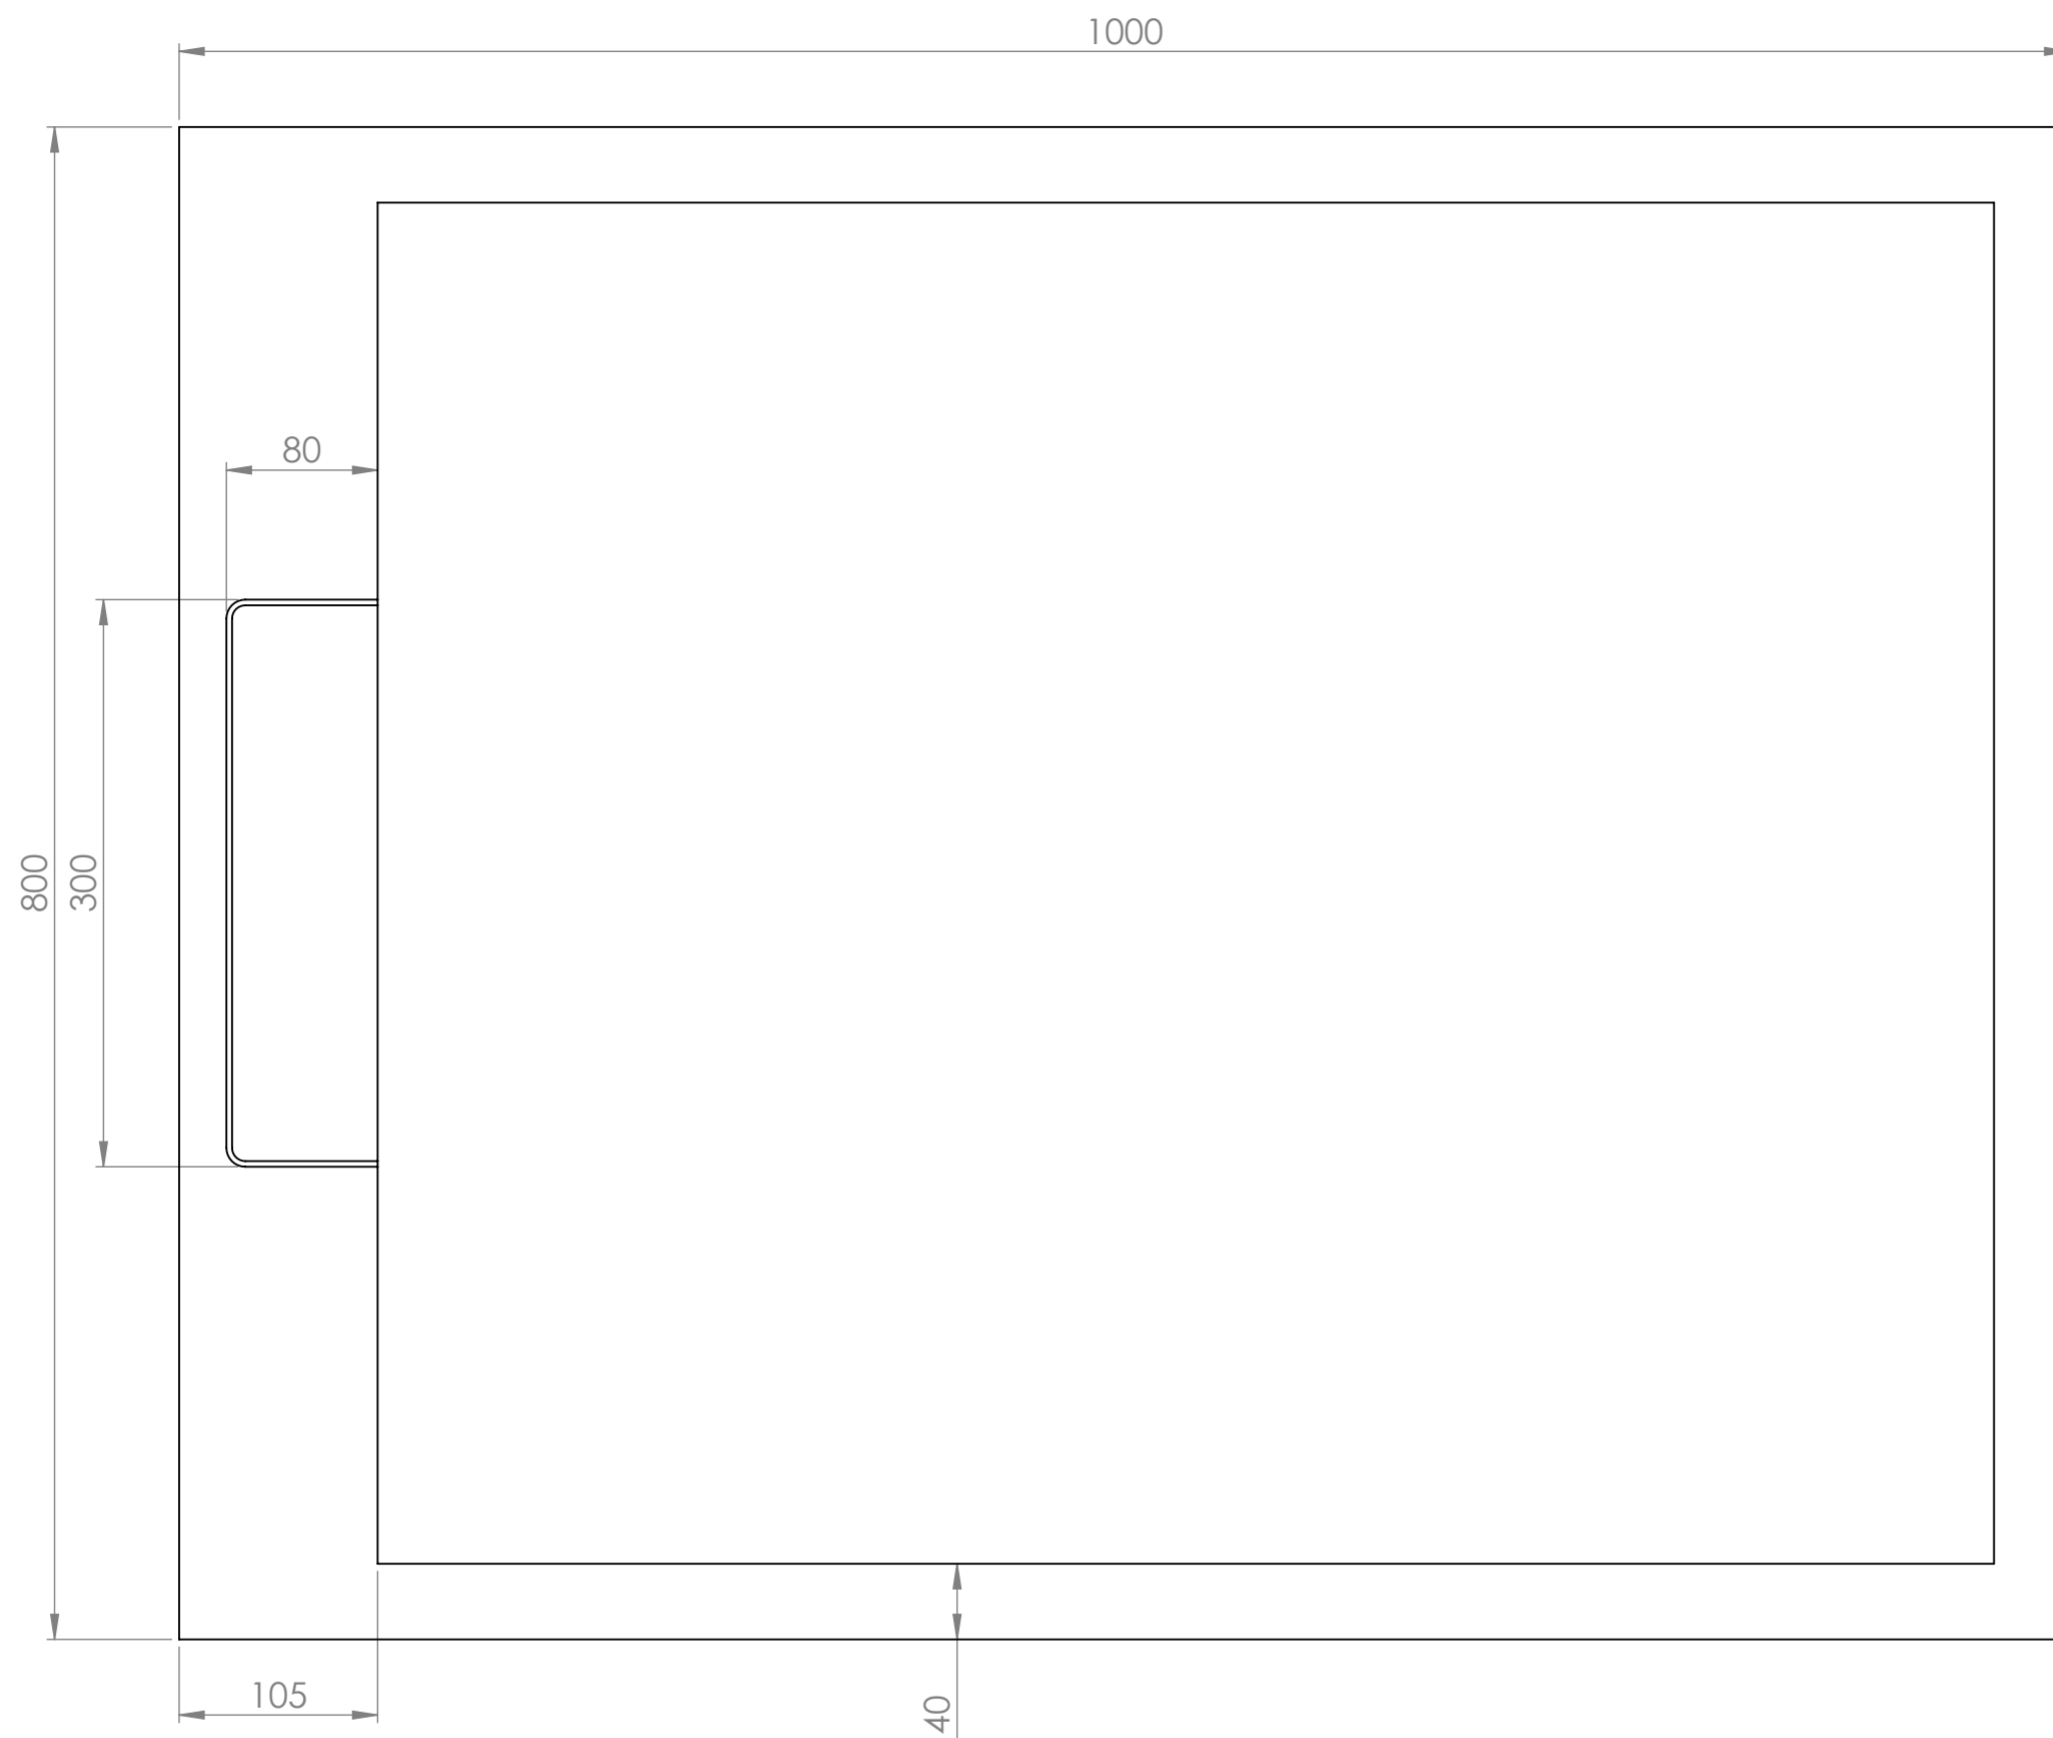

Top View

Side View - Section View

LUSO
LUXURY LIVING

Product Name	Infinity Shower Tray
Material	Stone Resin
Size, mm	1000 x 800 x 25

All dimensions provided in mm.