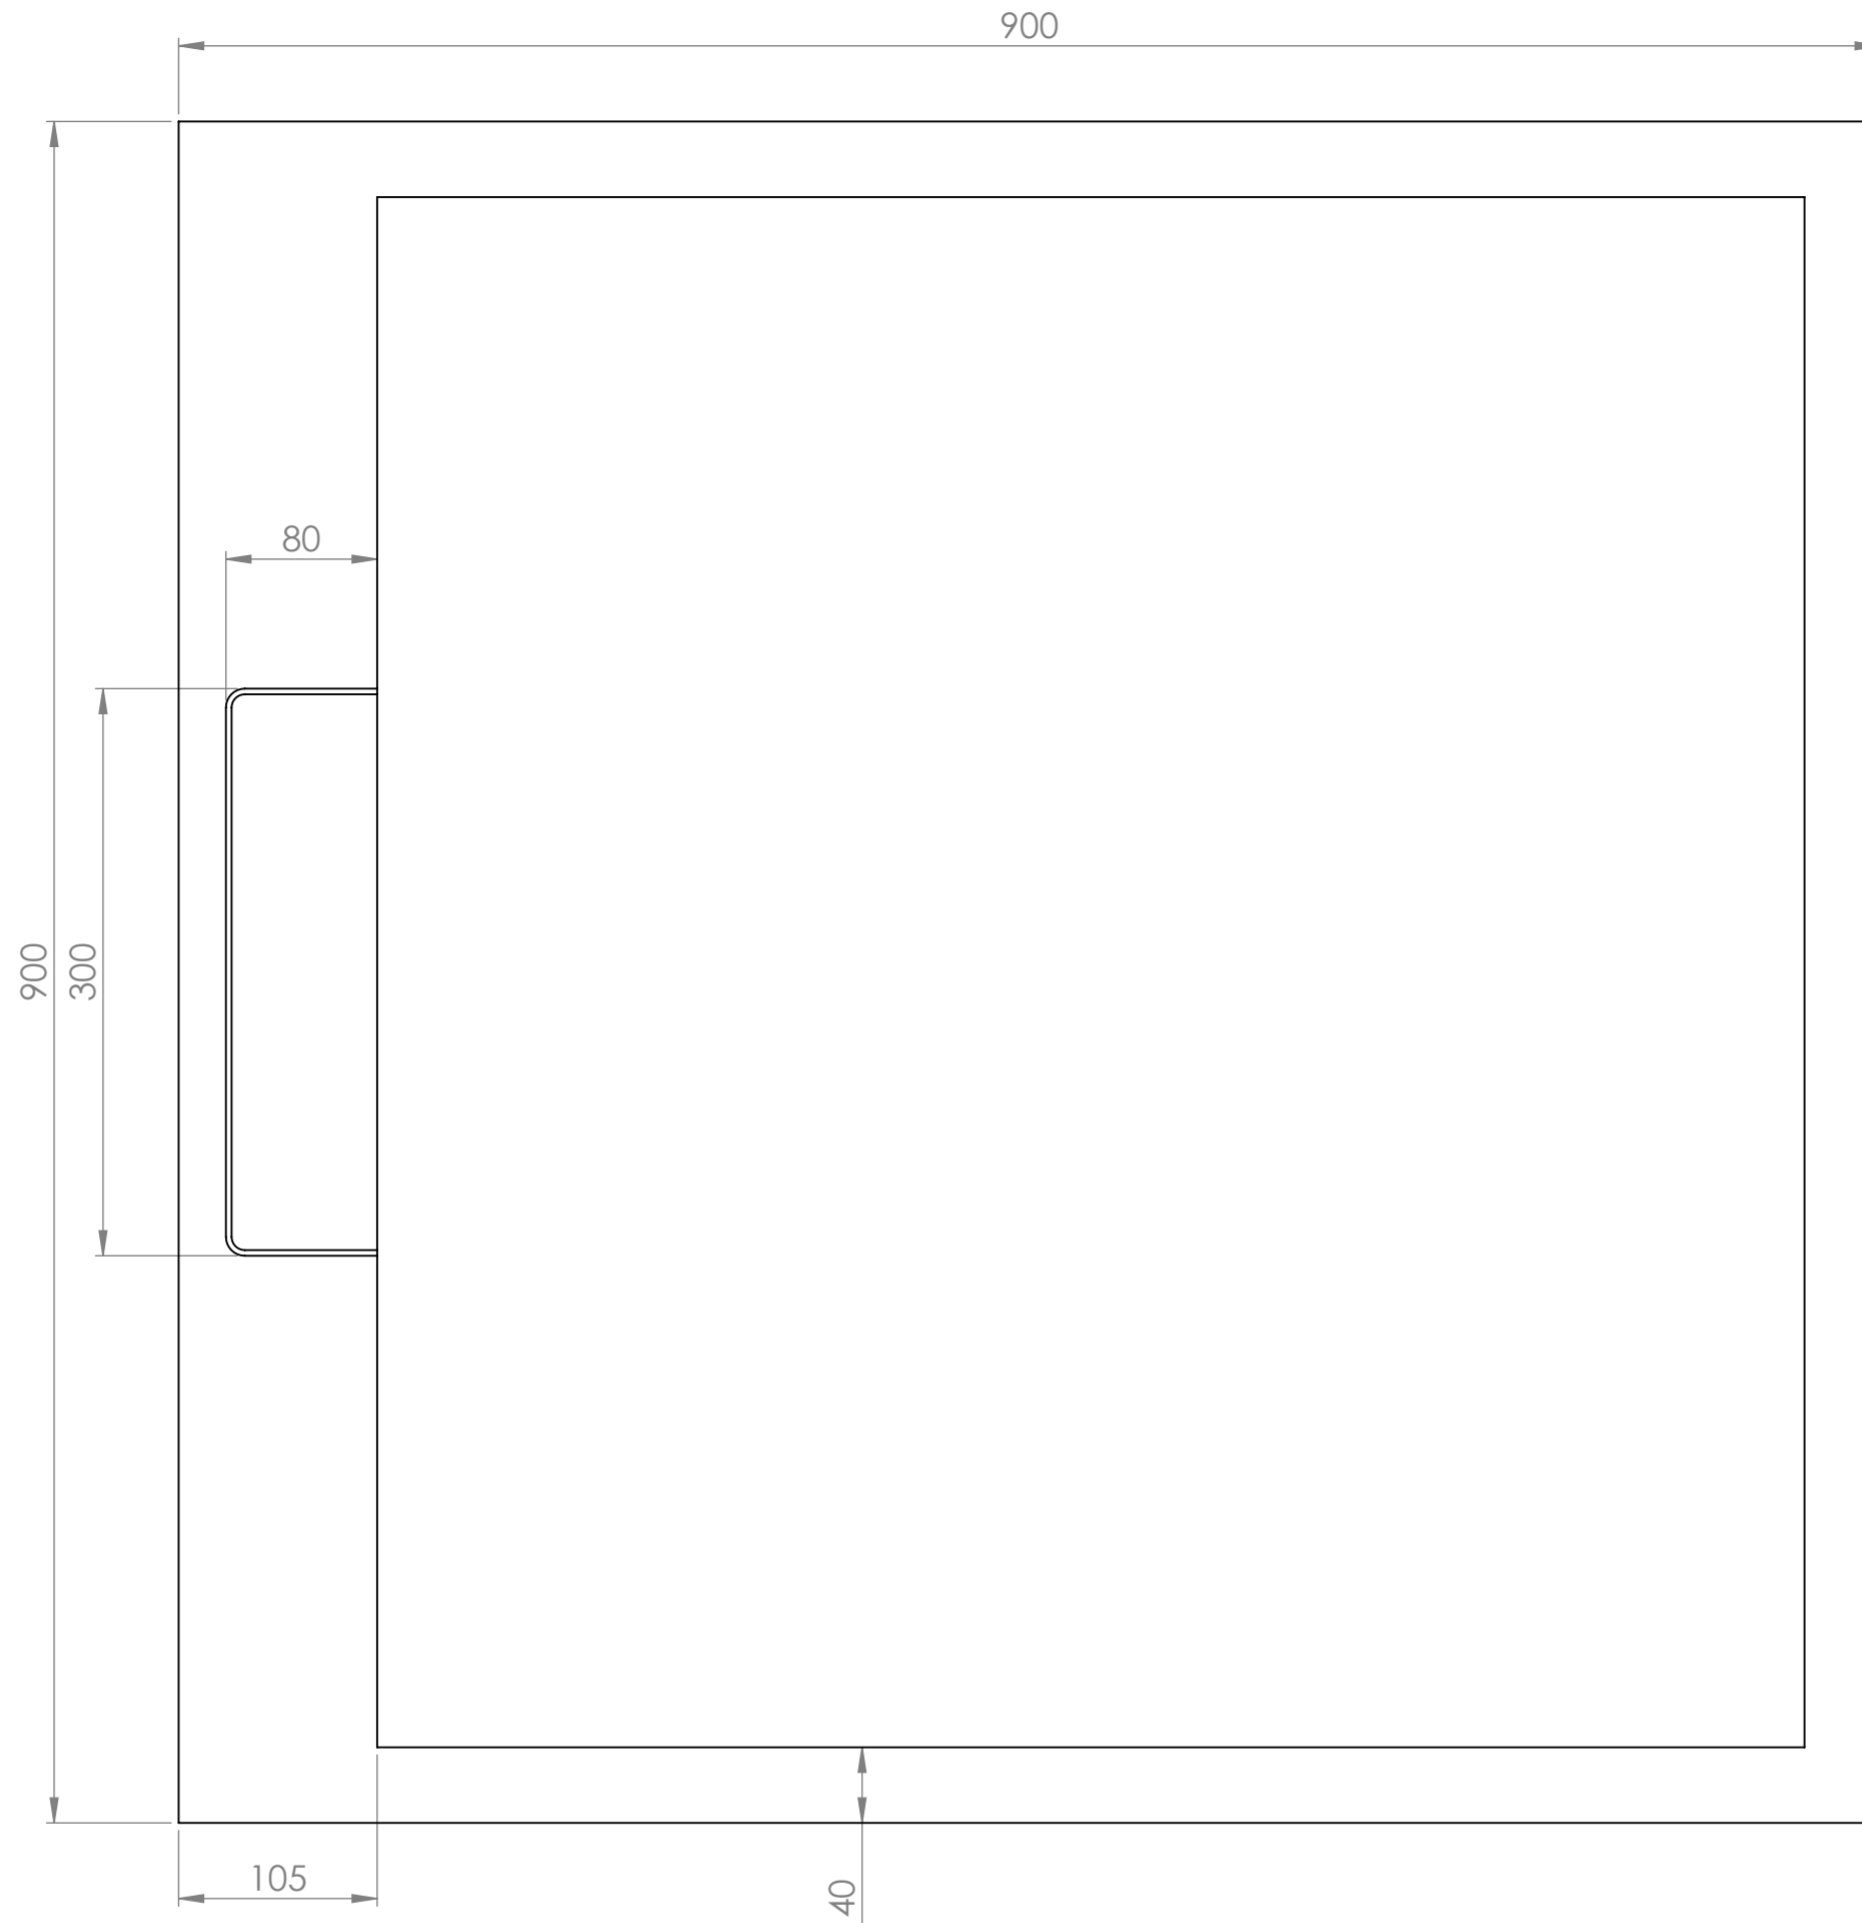

Top View

Side View - Section View

LUSO
LUXURY LIVING

Product Name	Infinity Shower Tray
Material	Stone Resin
Size, mm	900 x 900 x 25

All dimensions provided in mm.