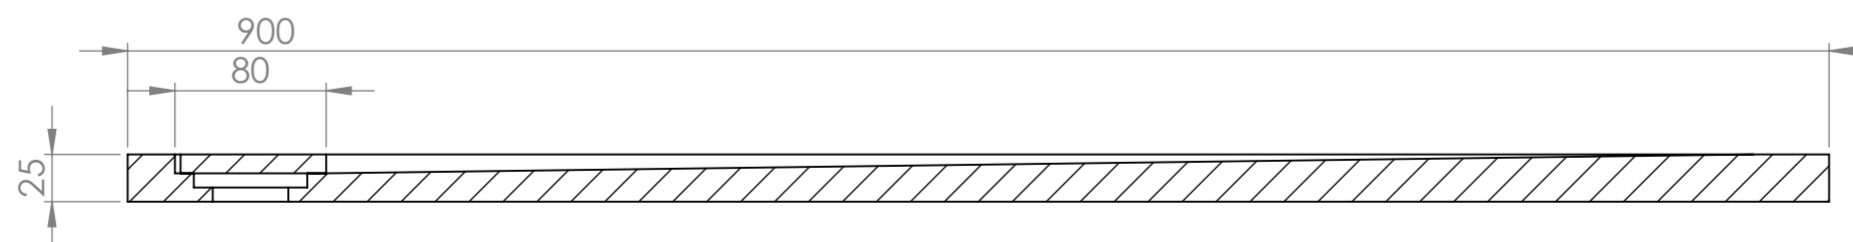

Top View

Side View - Section View

LUSO
LUXURY LIVING

Product Name	Infinity Shower Tray
Material	Stone Resin
Size, mm	900 x 900 x 25

All dimensions provided in mm.