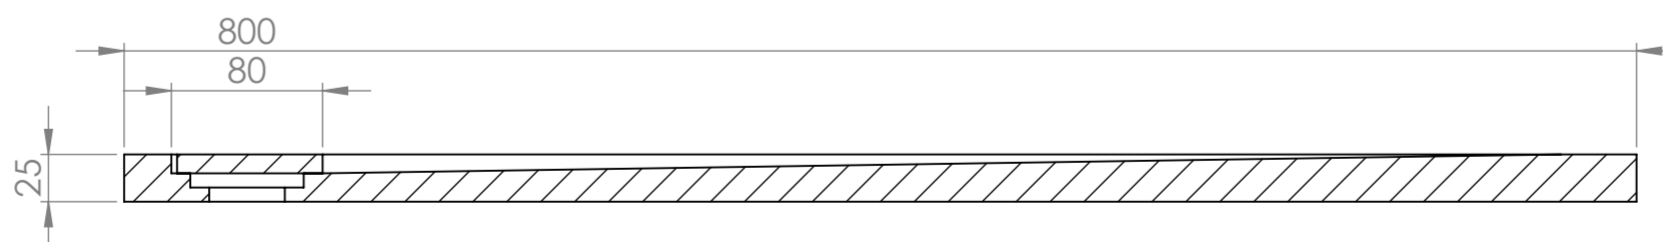

Top View

Side View - Section View

LUSO
STONE

Product Name	Infinity Shower Tray
Material	Stone Resin
Size, mm	800 x 800 x 25

All dimensions provided in mm.