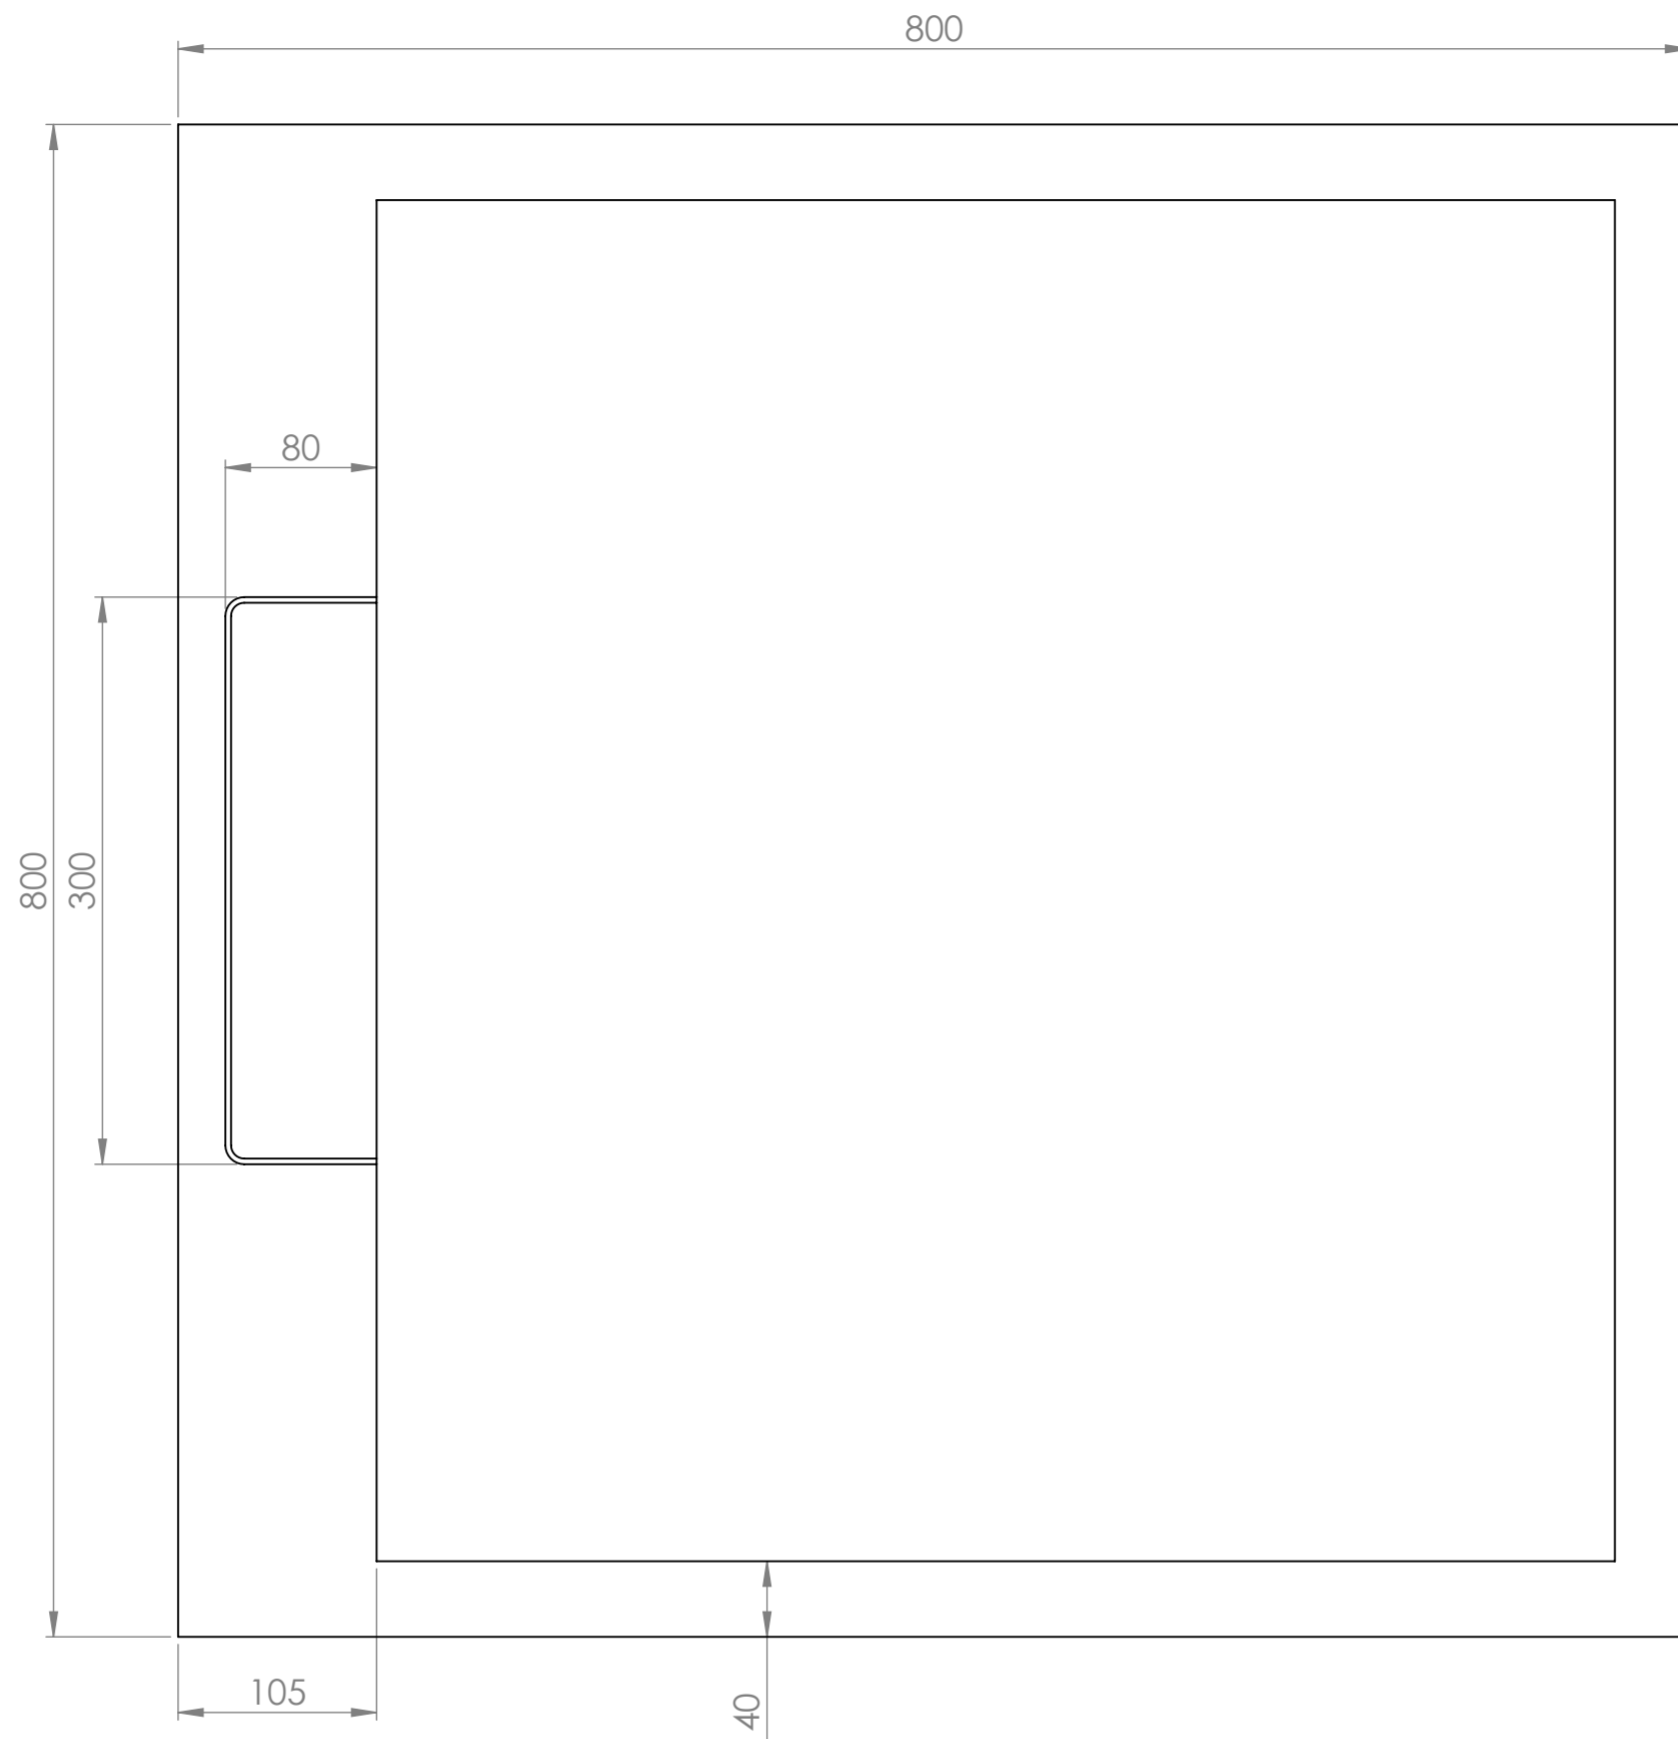

Top View

Side View - Section View

LUSO
STONE

Product Name	Infinity Shower Tray
Material	Stone Resin
Size, mm	800 x 800 x 25

All dimensions provided in mm.