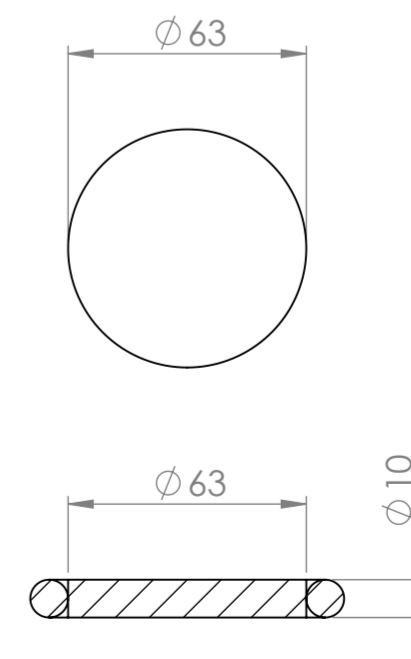

Front View

Top View

Waste Cover

<b>PIETRA</b>	Product Name	Belgravia
	Material	Steel & Marble
	Size, mm	800 x 400 x 850

All dimensions provided in millimeters.