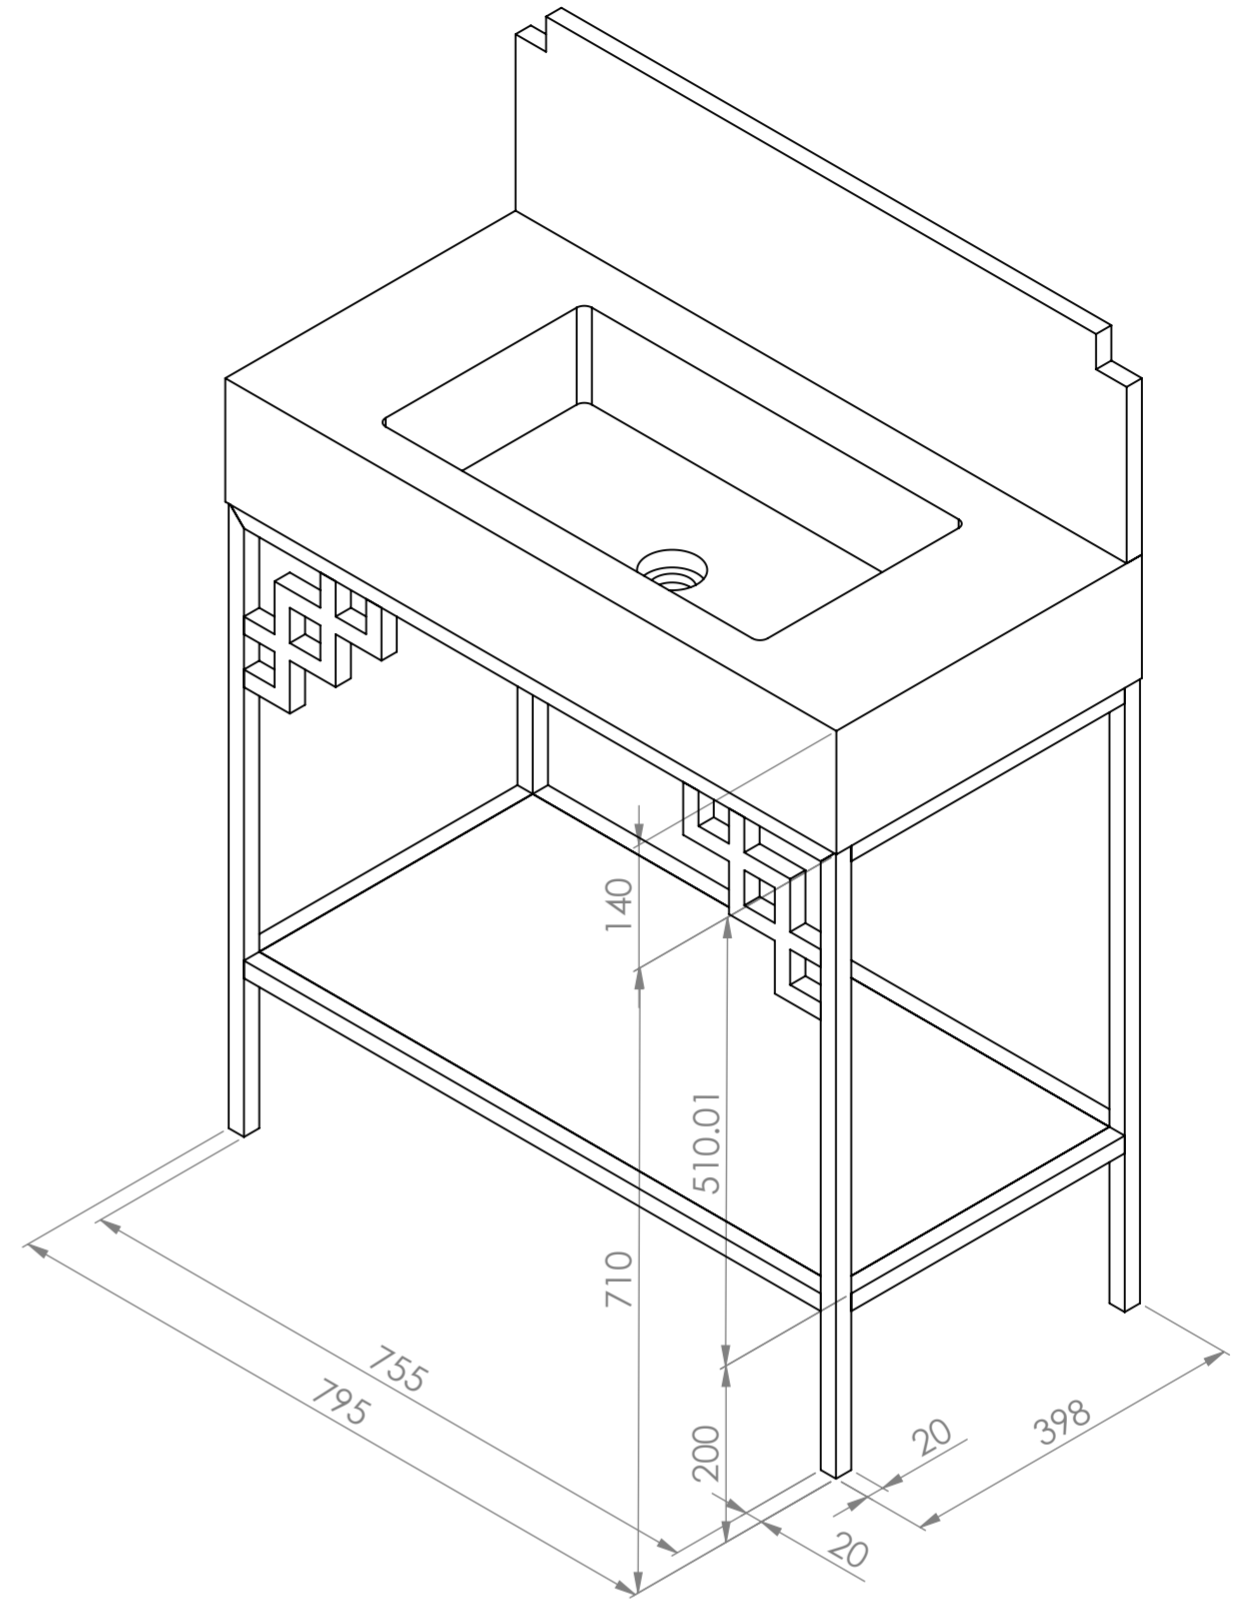

Front View

Top View

Waste Cover

<b>PIETRA</b>	Product Name	Belgravia
	Material	Steel & Marble
	Size, mm	800 x 400 x 850

All dimensions provided in millimeters.