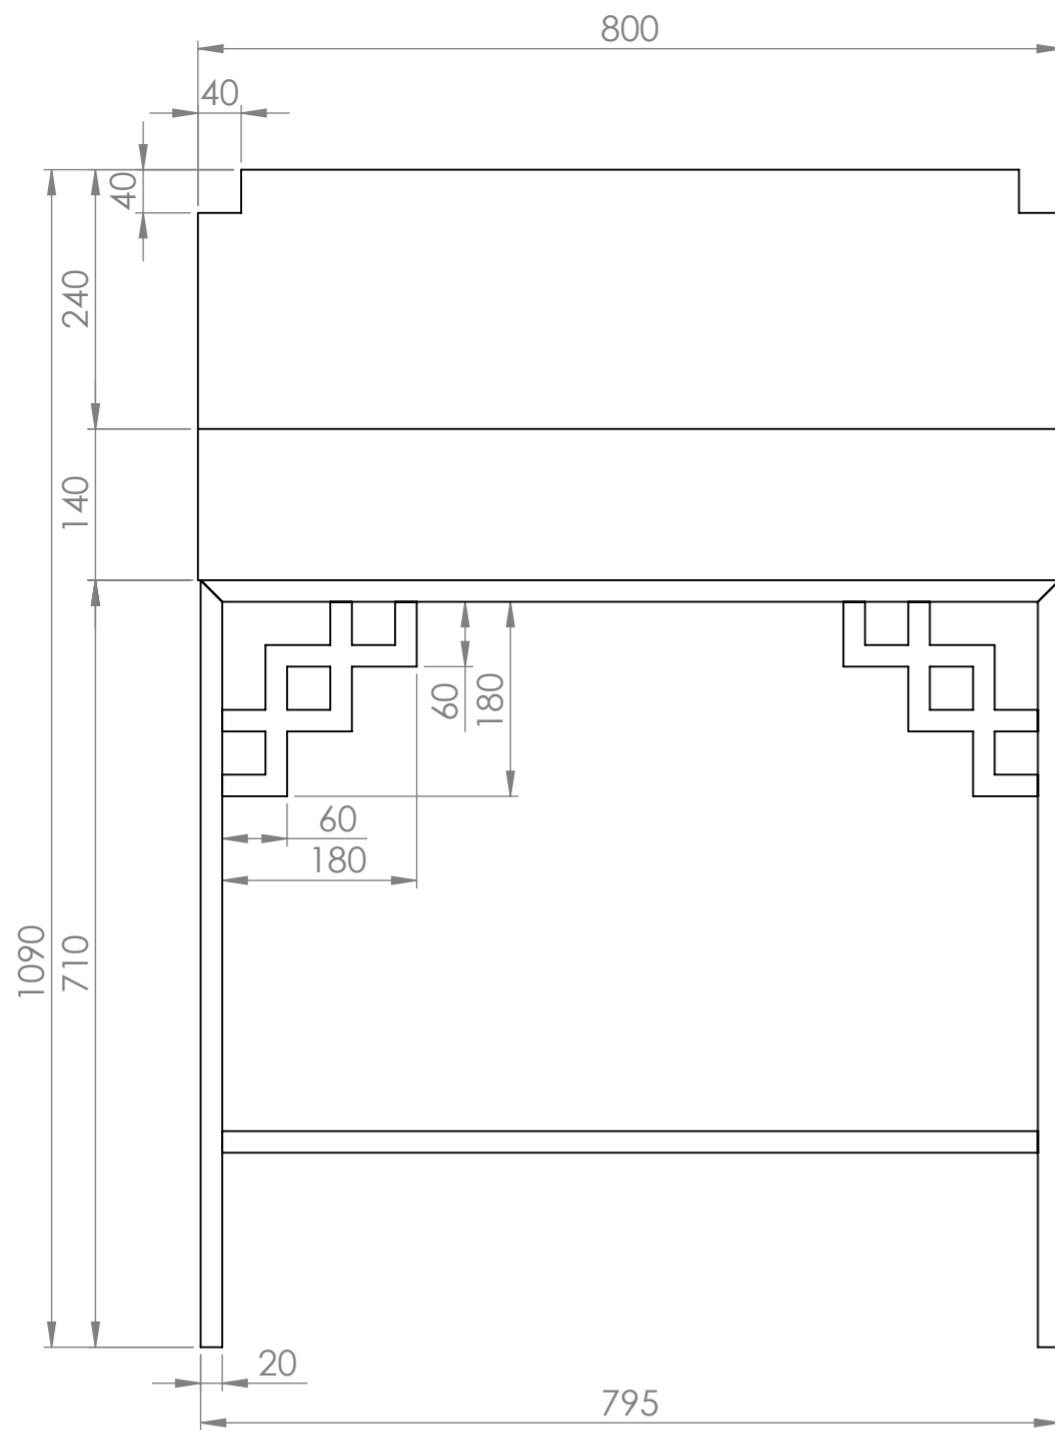

Front View

Top View

Waste Cover

<b>PIETRA</b>	Product Name	Belgravia
	Material	Steel & Marble
	Size, mm	800 x 400 x 850

All dimensions provided in millimeters.