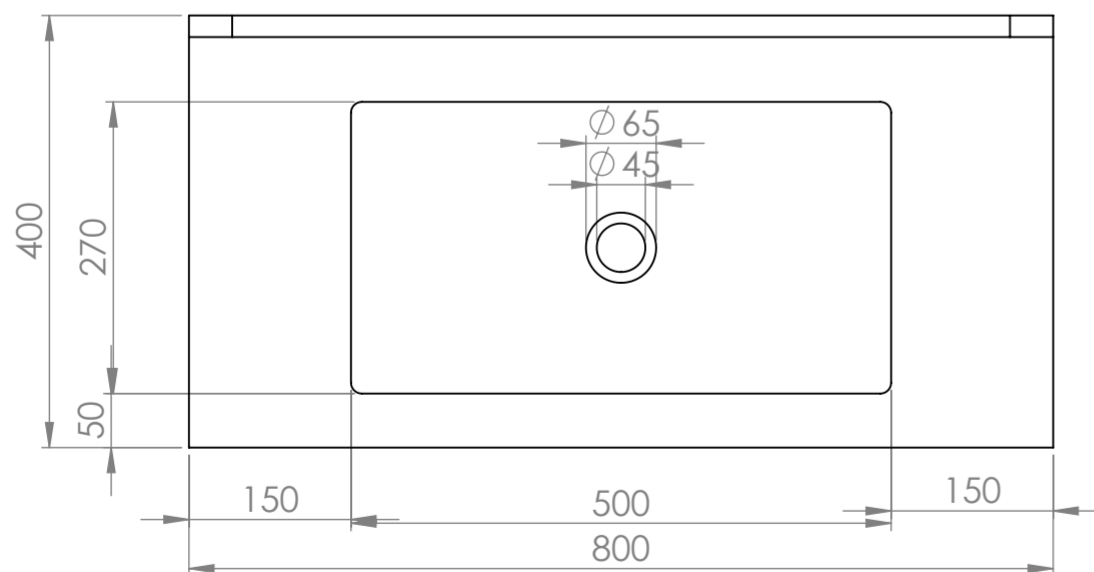

Front View

Top View

Waste Cover

<b>PIETRA</b>	Product Name	Belgravia
	Material	Steel & Marble
	Size, mm	800 x 400 x 850

All dimensions provided in millimeters.