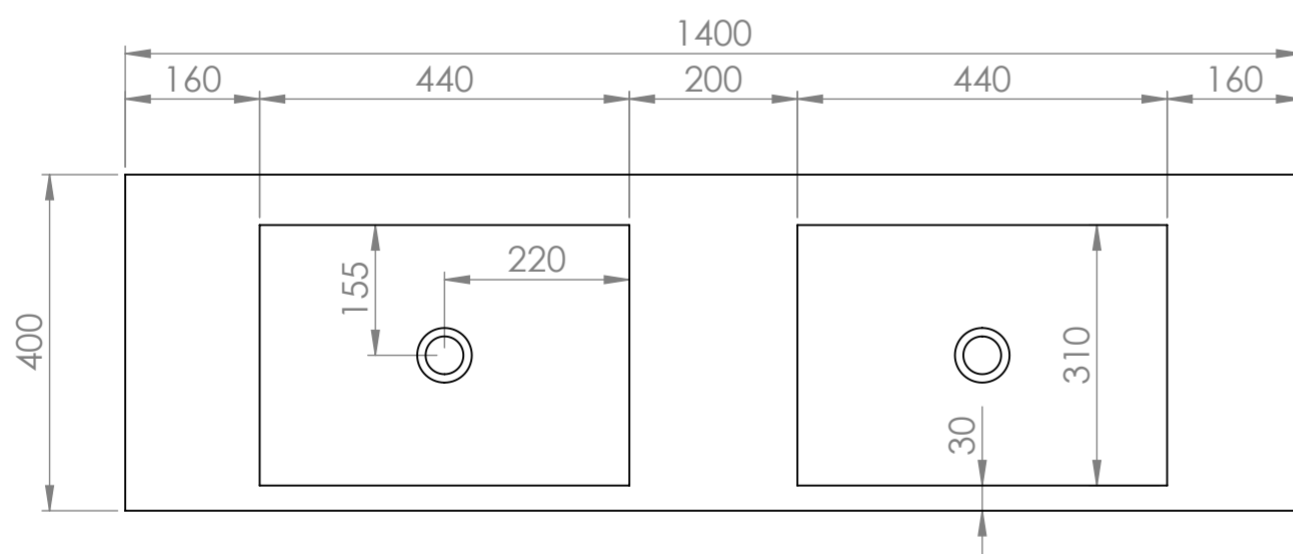

Front View - Section View

Side View

Top View

PIETRA

Product Name	Vernante 1400
Material	Marble & Stainless Steel
Size, mm	1400 x 400 x 840

All dimensions provided in millimeters.