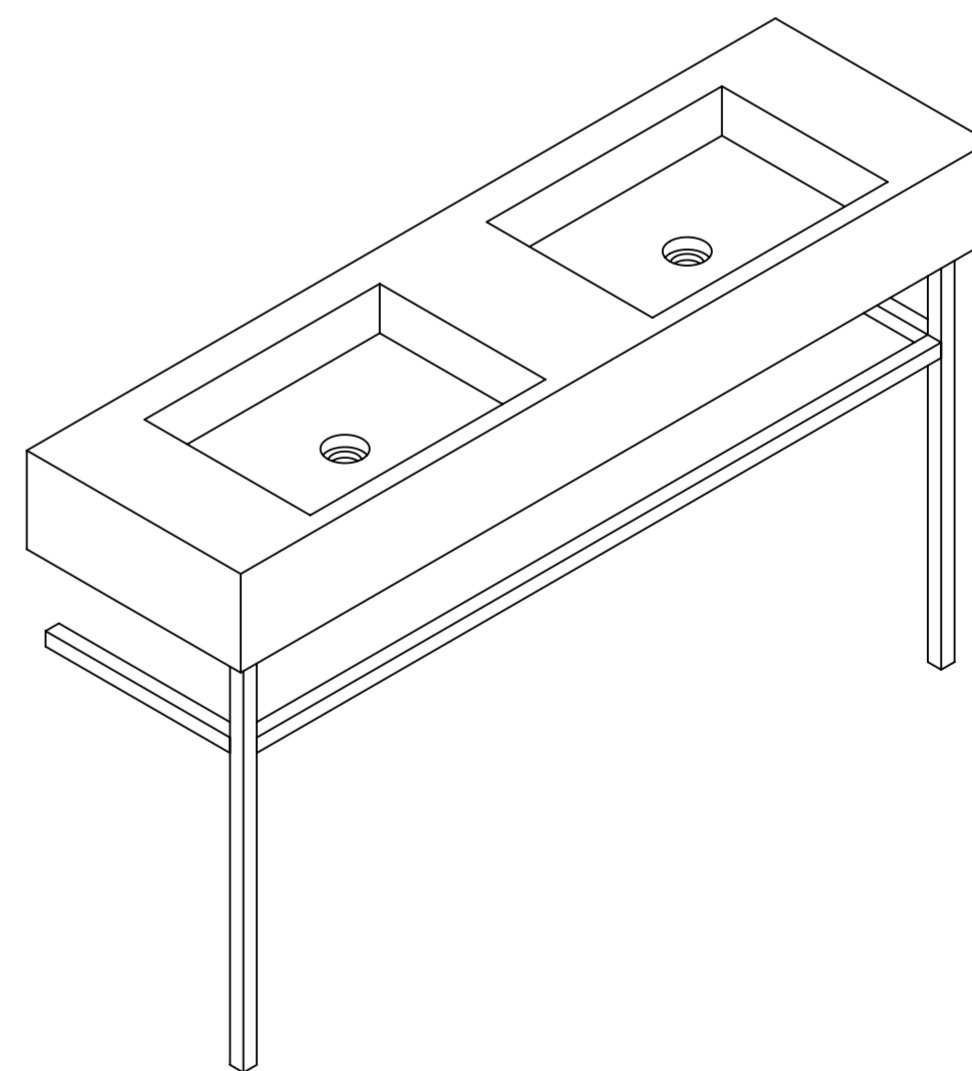

Front View - Section View

Side View

Top View

PIETRA

Product Name	Vernante 1400
Material	Marble & Stainless Steel
Size, mm	1400 x 400 x 840

All dimensions provided in millimeters.