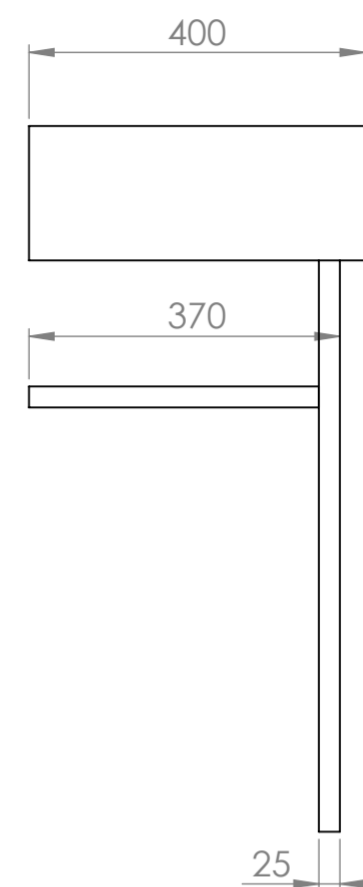

Front View - Section View

Side View

Top View

PIETRA

Product Name	Vernante 1400
Material	Marble & Stainless Steel
Size, mm	1400 x 400 x 840

All dimensions provided in millimeters.