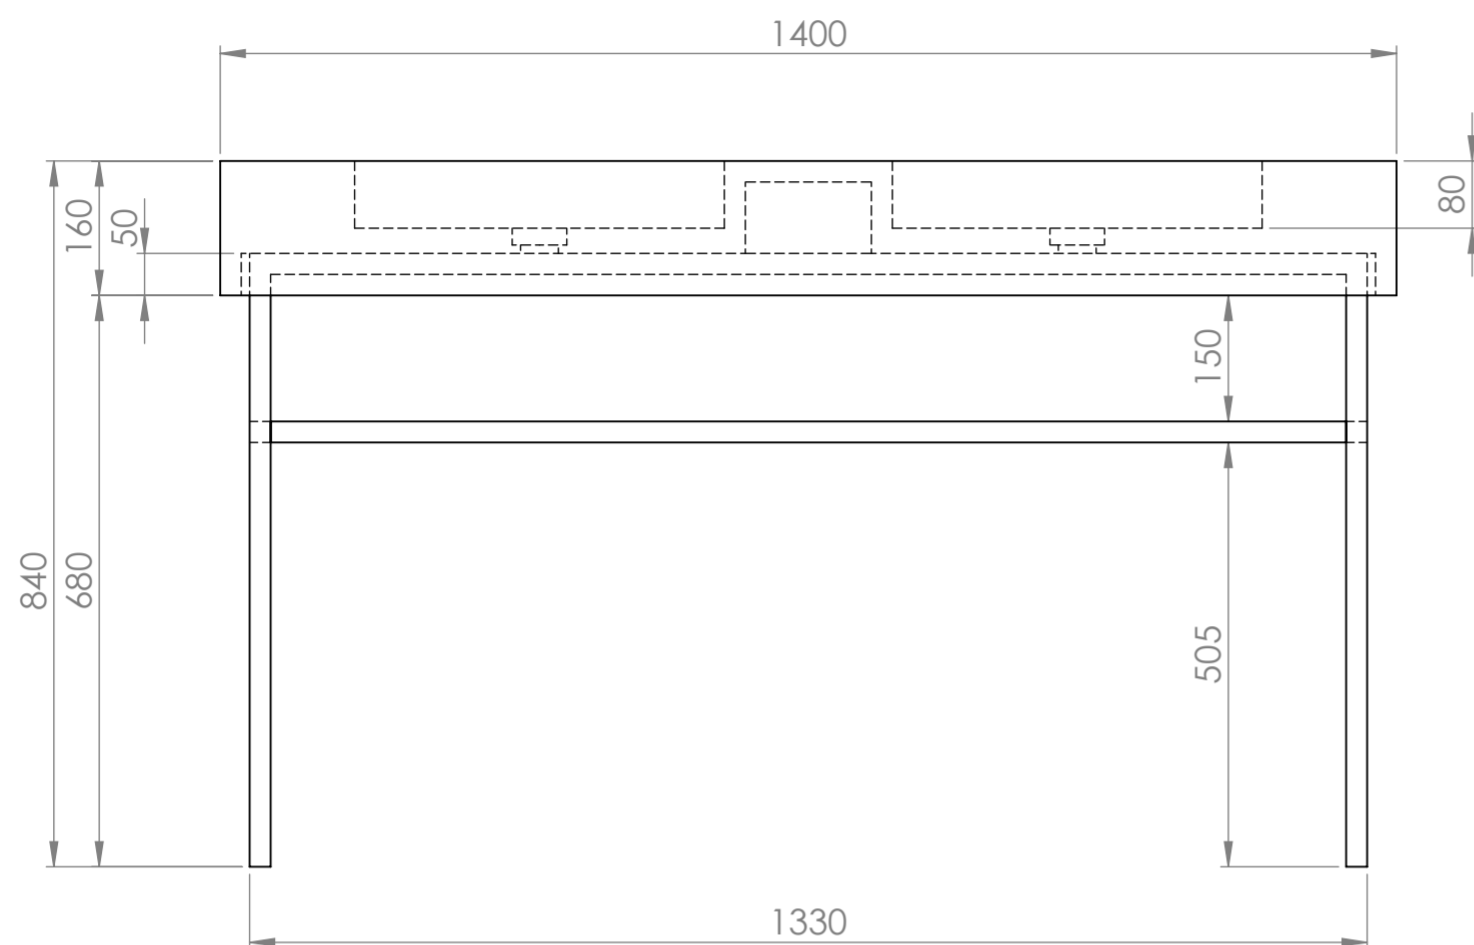

Front View - Section View

Side View

Top View

PIETRA

Product Name	Vernante 1400
Material	Marble & Stainless Steel
Size, mm	1400 x 400 x 840

All dimensions provided in millimeters.