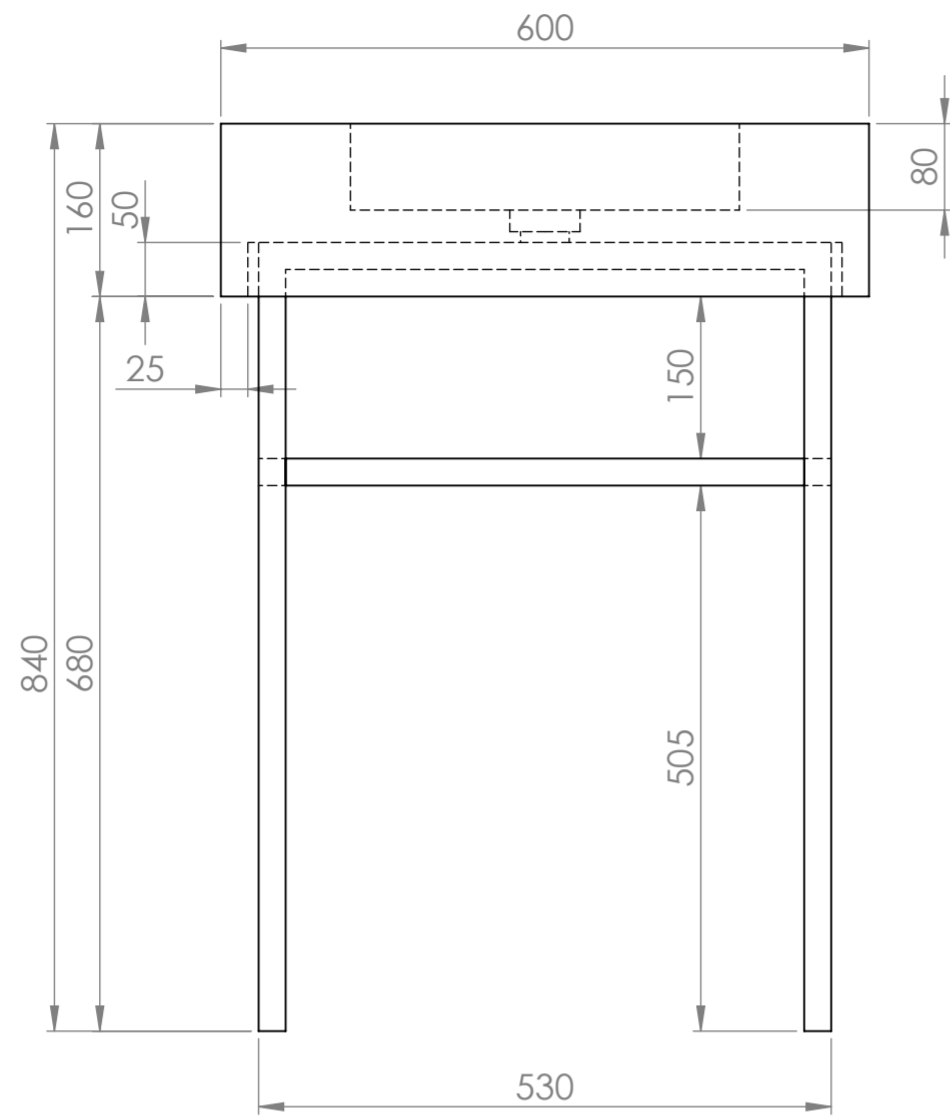

Front View - Section View

Side View

Top View

**PIETRA**

Product Name	Vernante 600
Material	Marble & Stainless Steel
Size, mm	600 x 400 x 840

*All dimensions provided in millimeters.*