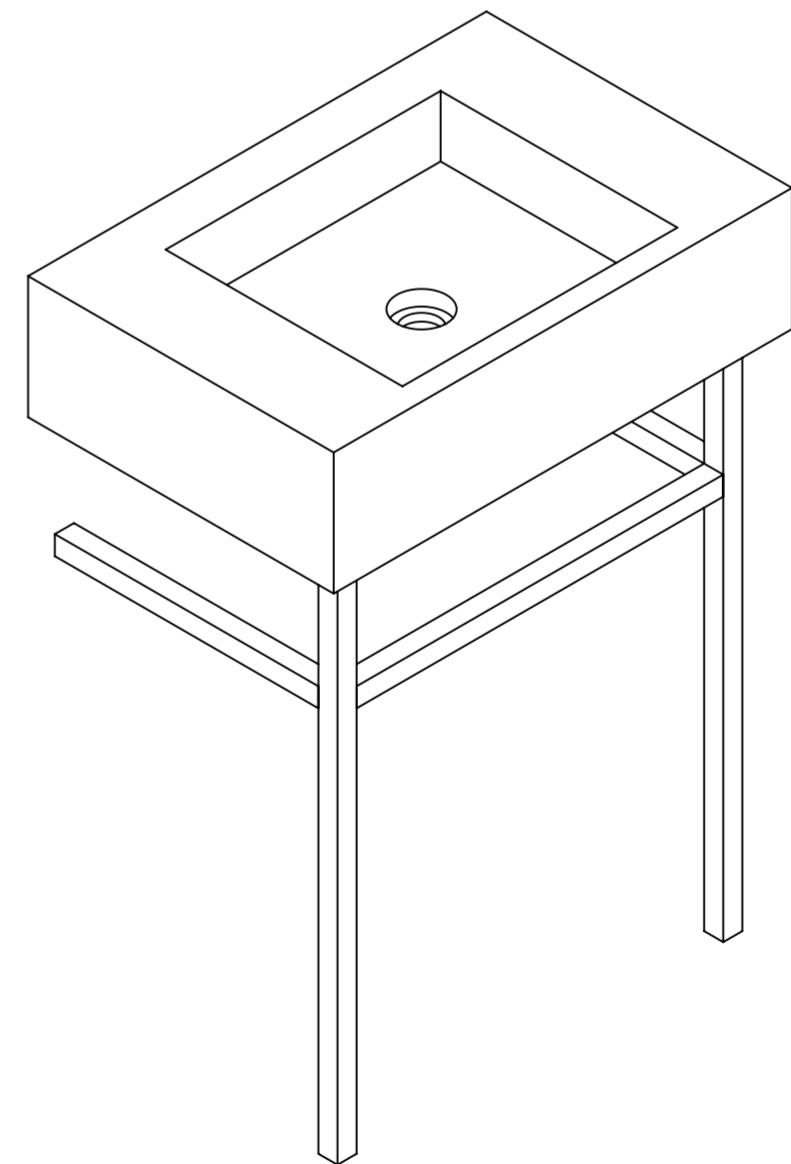

Front View - Section View

Side View

Top View

**PIETRA**

Product Name	Vernante 600
Material	Marble & Stainless Steel
Size, mm	600 x 400 x 840

*All dimensions provided in millimeters.*