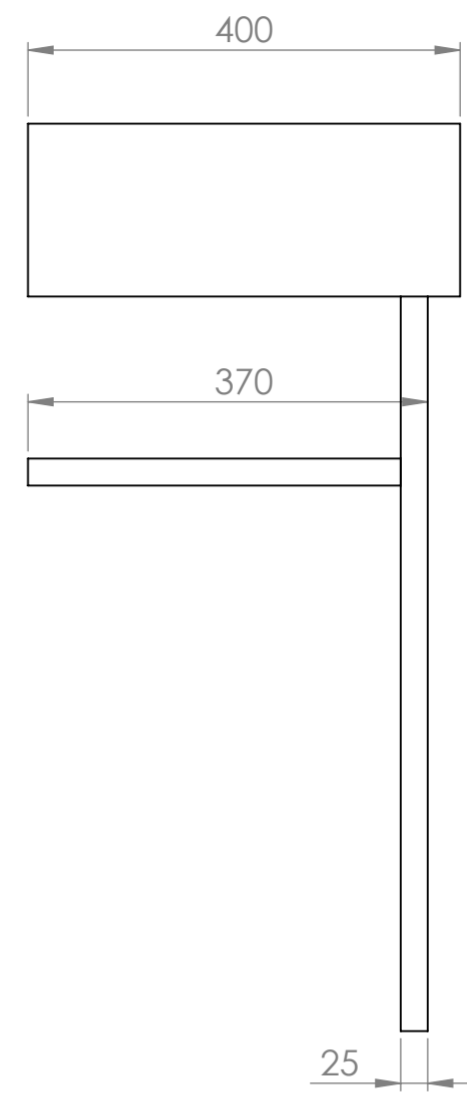

Front View - Section View

Side View

Top View

**PIETRA**

Product Name	Vernante 600
Material	Marble & Stainless Steel
Size, mm	600 x 400 x 840

*All dimensions provided in millimeters.*