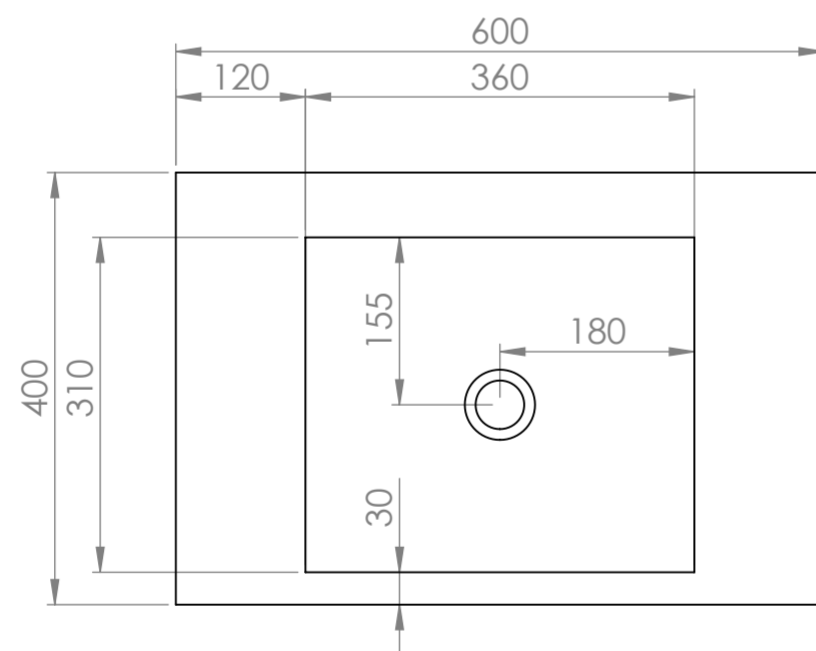

Front View - Section View

Side View

Top View

**PIETRA**

Product Name	Vernante 600
Material	Marble & Stainless Steel
Size, mm	600 x 400 x 840

*All dimensions provided in millimeters.*