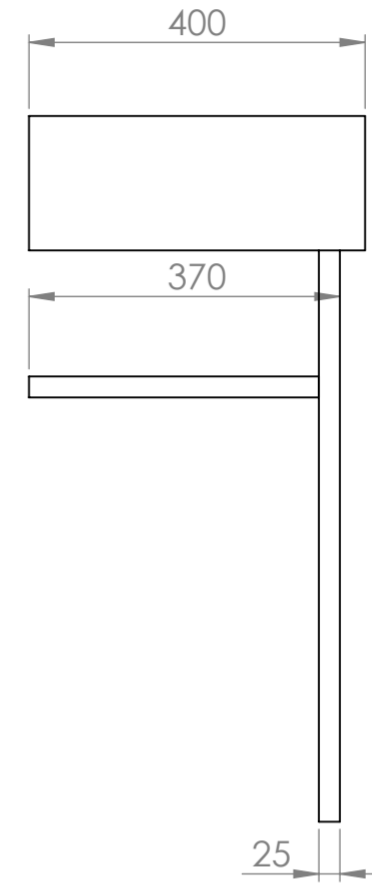

Front View - Section View

Side View

Top View

PIETRA

Product Name	Vernante 1200
Material	Marble & Stainless Steel
Size, mm	1200 x 400 x 840

All dimensions provided in millimeters.