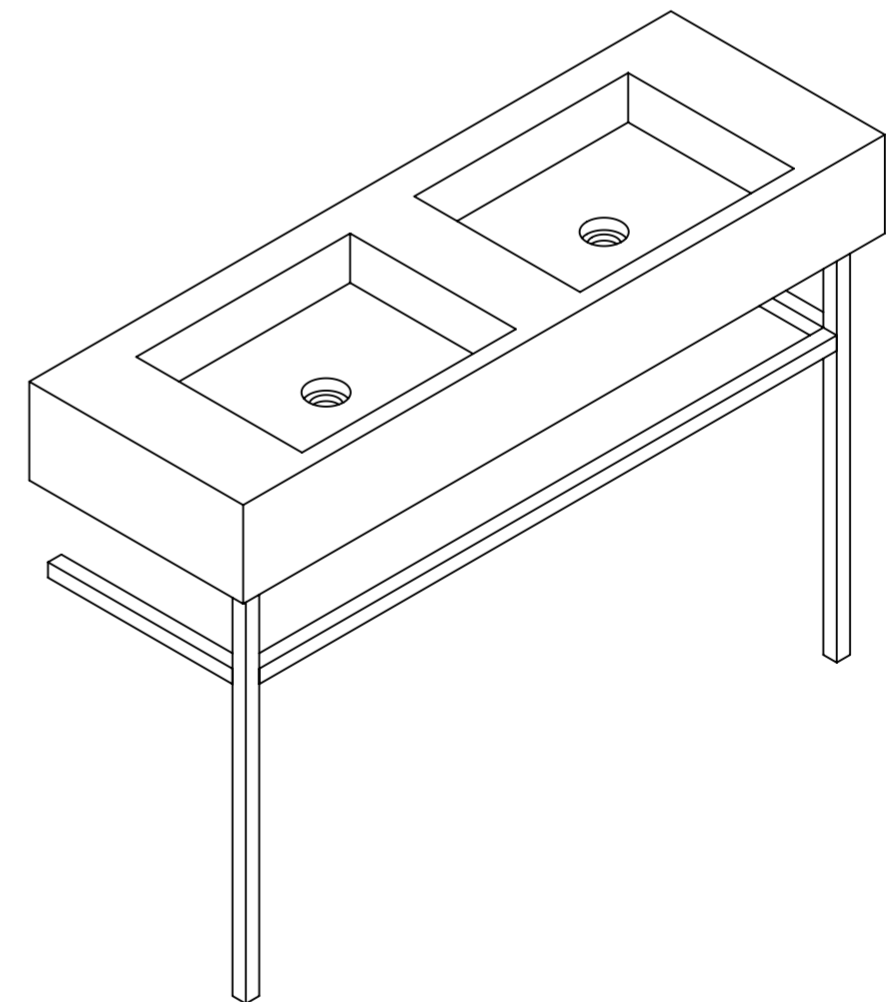

Front View - Section View

Side View

Top View

PIETRA

Product Name	Vernante 1200
Material	Marble & Stainless Steel
Size, mm	1200 x 400 x 840

All dimensions provided in millimeters.