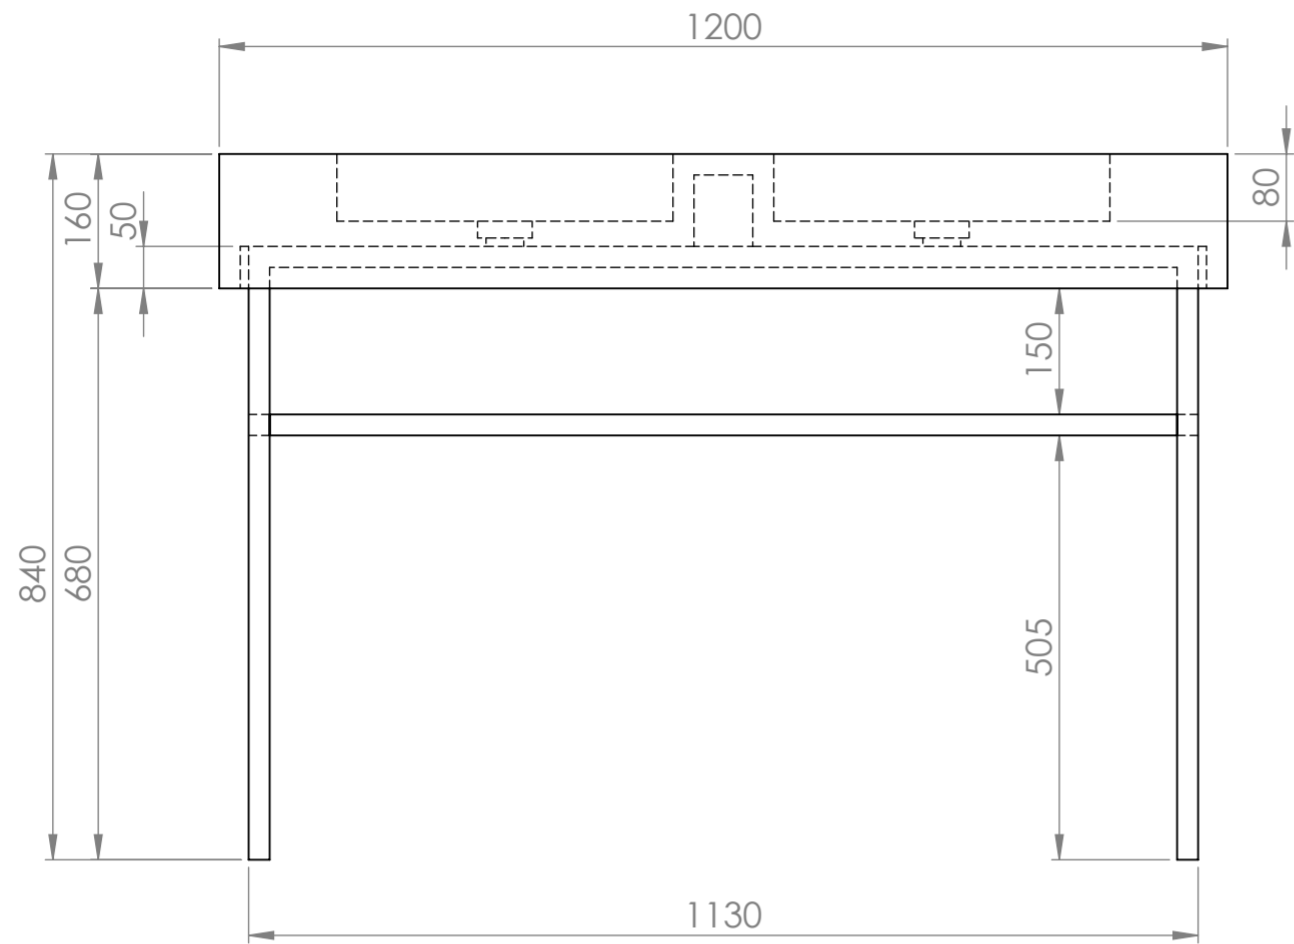

Front View - Section View

Side View

Top View

PIETRA

Product Name	Vernante 1200
Material	Marble & Stainless Steel
Size, mm	1200 x 400 x 840

All dimensions provided in millimeters.