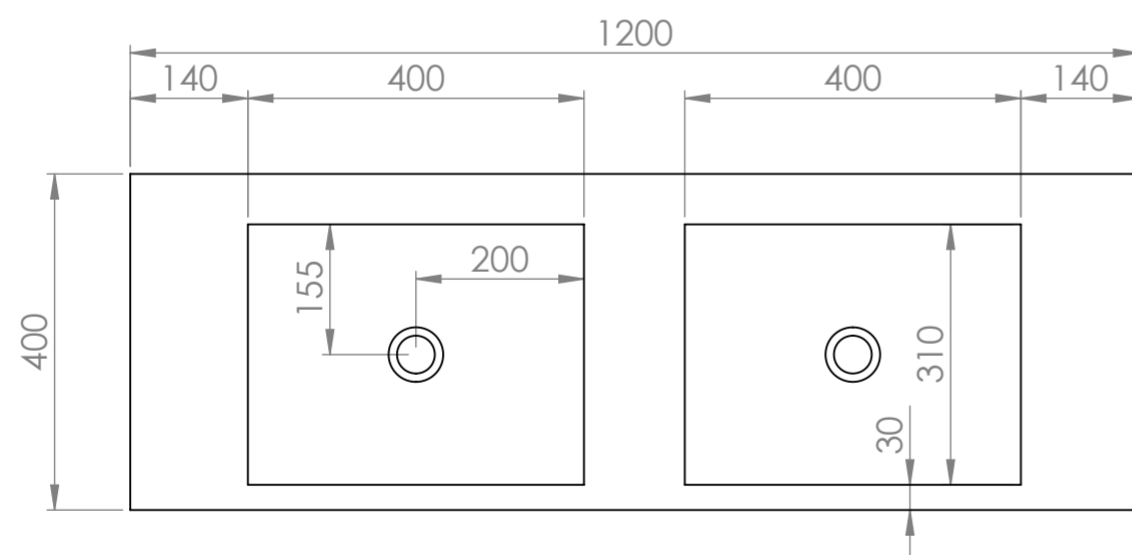

Front View - Section View

Side View

Top View

PIETRA

Product Name	Vernante 1200
Material	Marble & Stainless Steel
Size, mm	1200 x 400 x 840

All dimensions provided in millimeters.