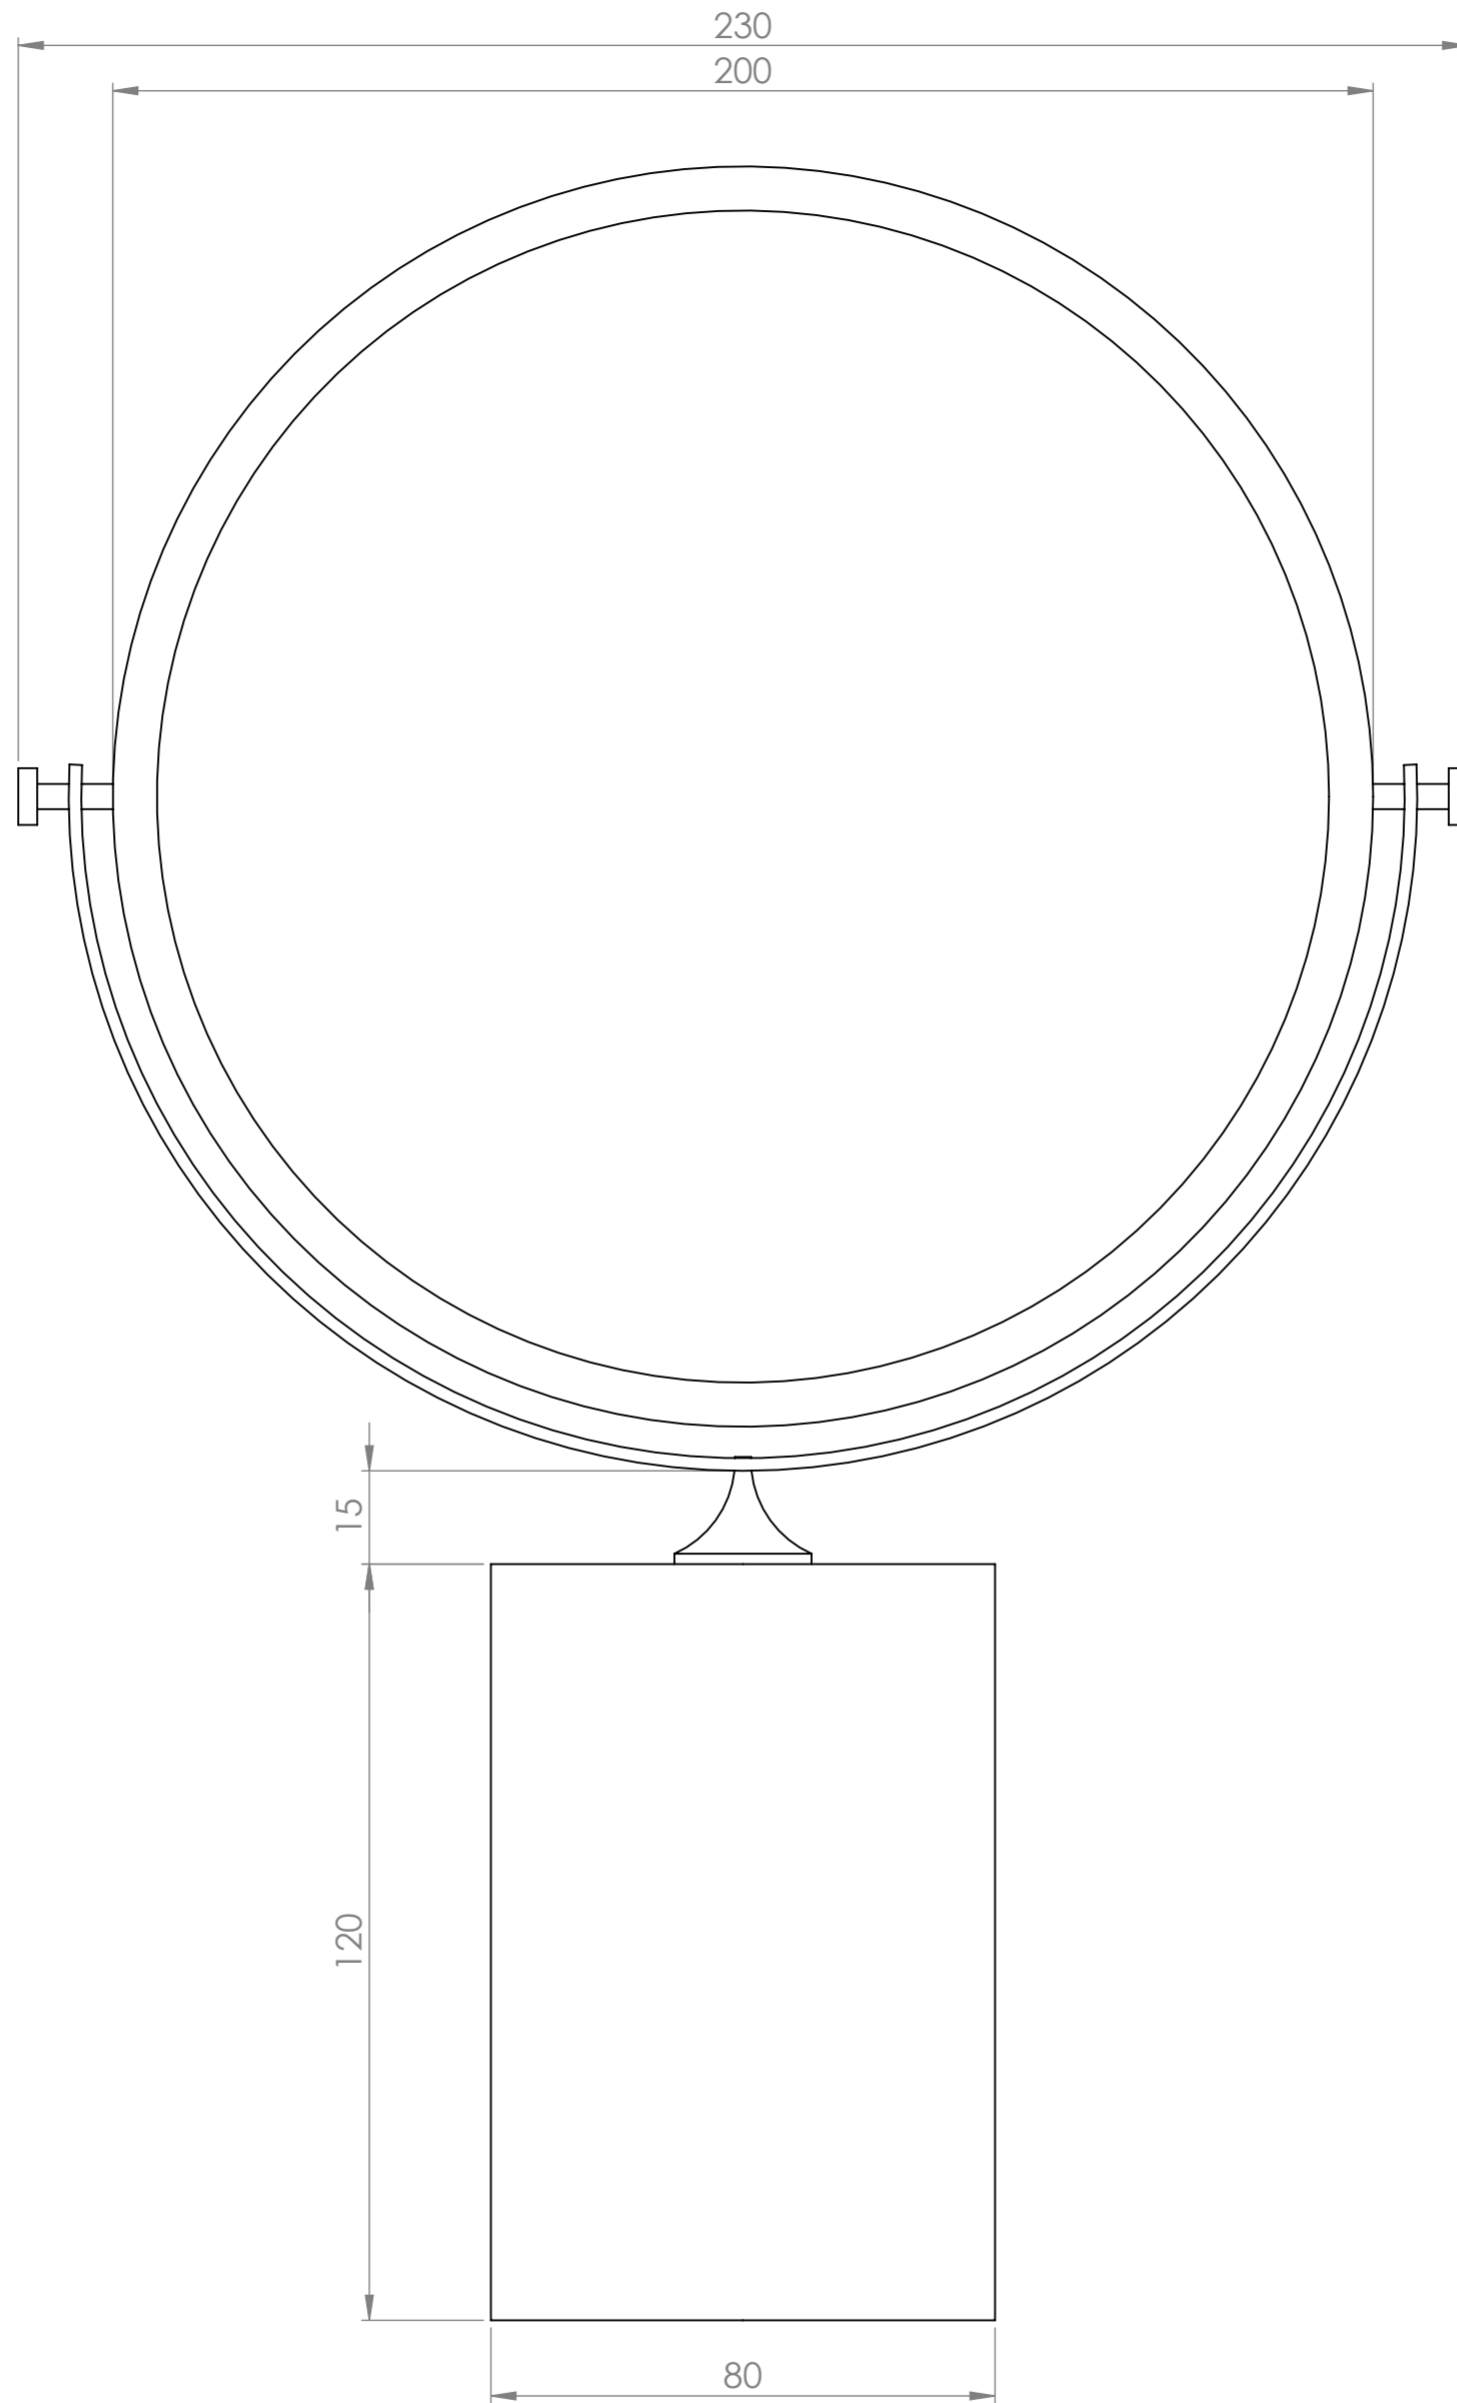

Front View

PIETRA

Product Name

Elera

Material

Marble & Steel

All dimensions provided in millimeters.